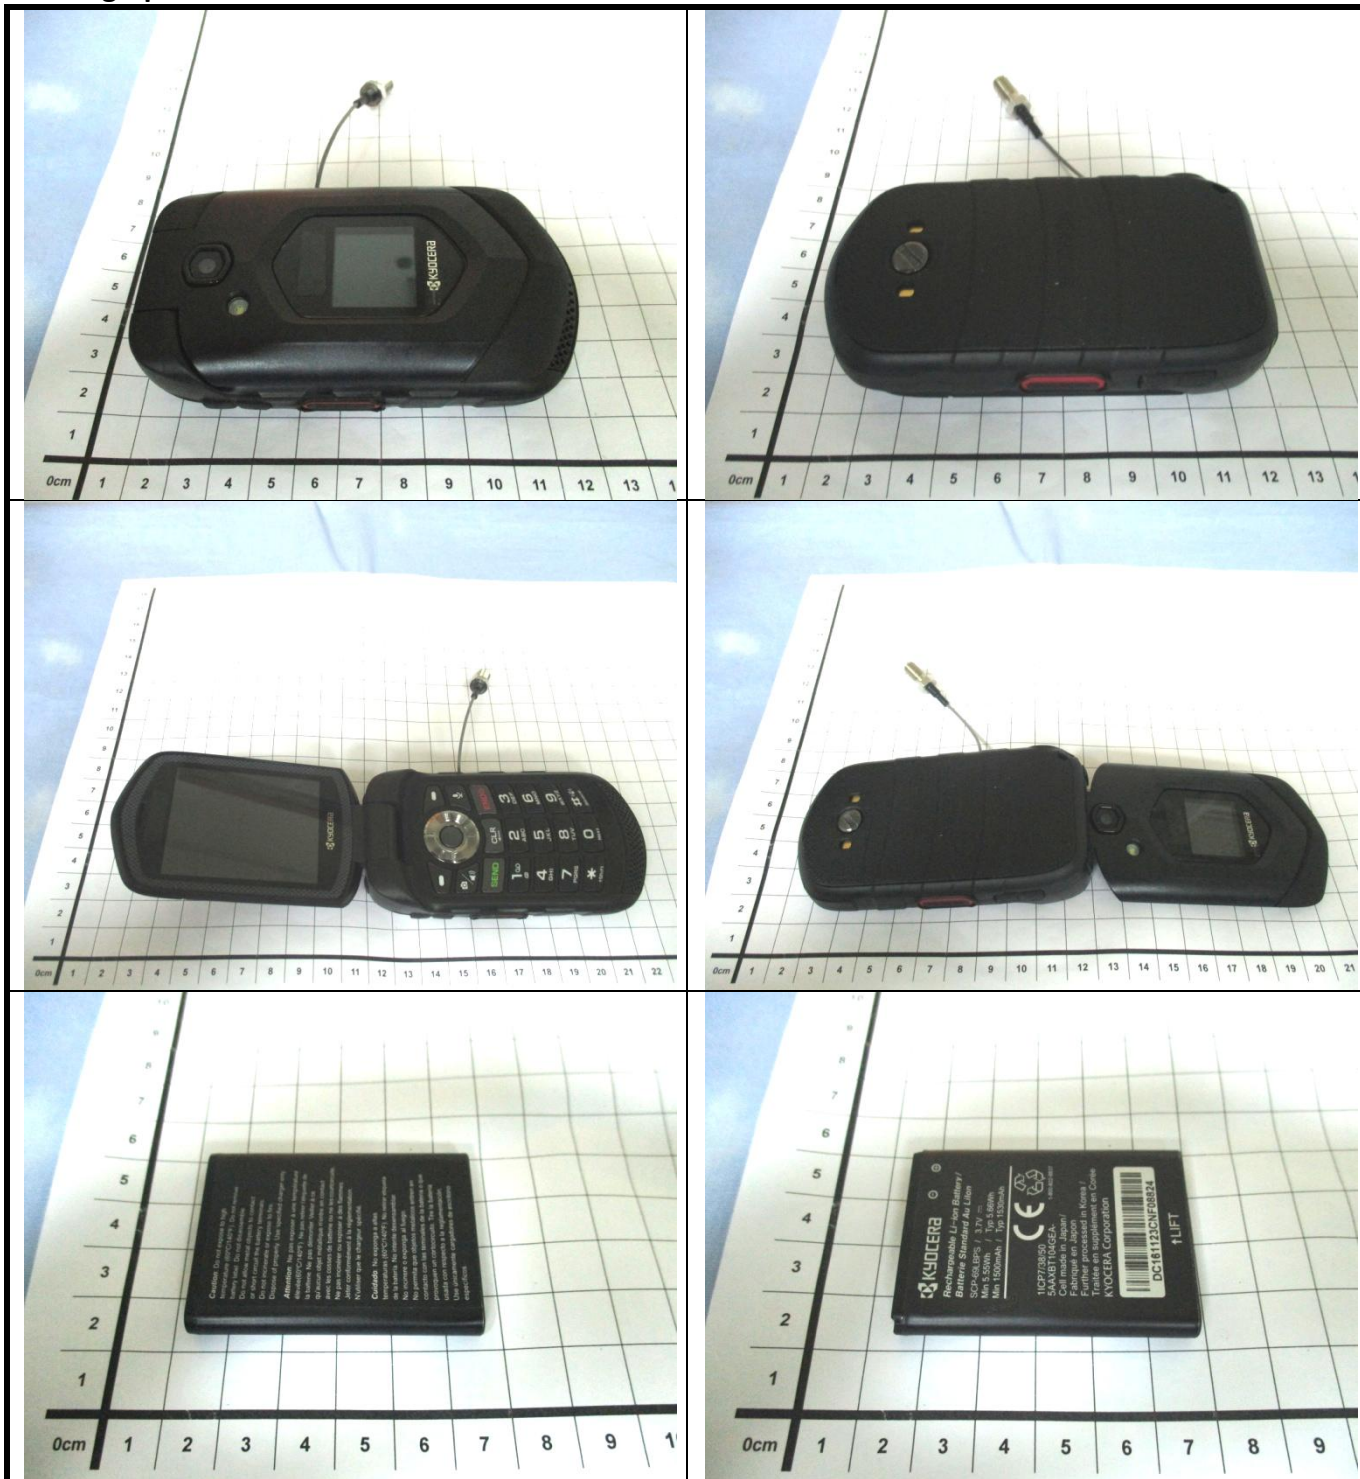

Appendix C. Photographs of EUT and Setup

FCC HAC (T-Coil) Test Report

<Photographs of EUT>

<Photographs of Setup>

Top View

Bottom View

Left Side View

Right Side View