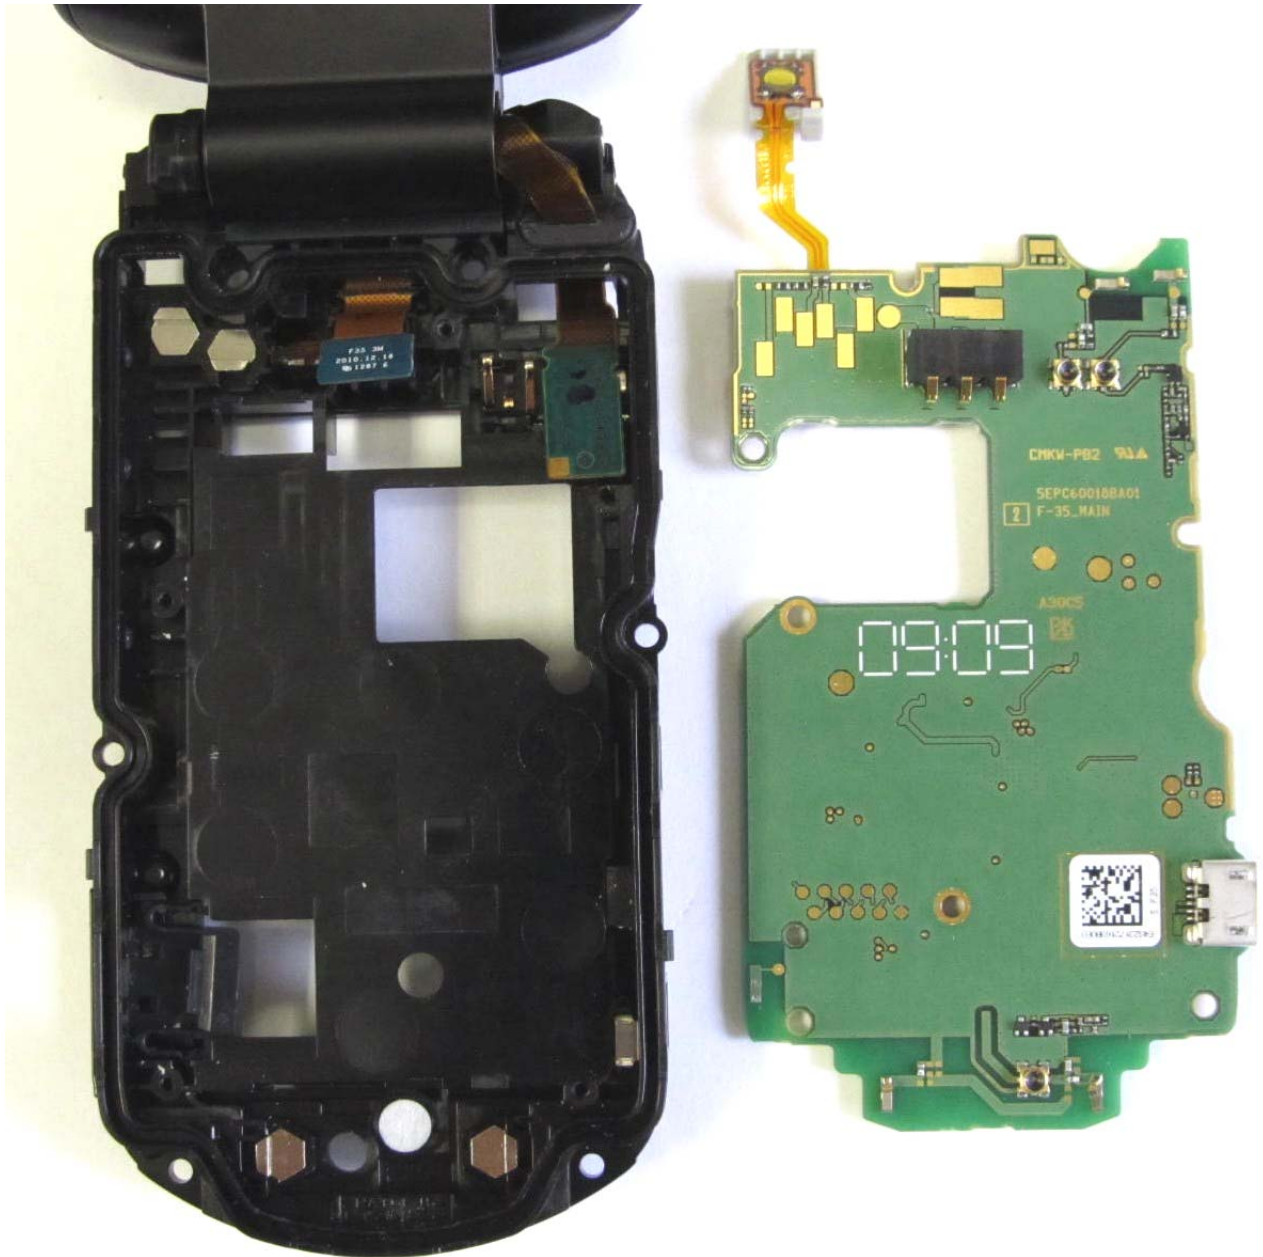

Applicant:	Kyocera
FCC ID:	V65E4255
Report #:	CT-E4277-8-0412-R0

1 EXHIBIT 8: INTERNAL PHOTOS

Applicant:	Kyocera
FCC ID:	V65E4255
Report #:	CT-E4277-8-0412-R0

Applicant:	Kyocera
FCC ID:	V65E4255
Report #:	CT-E4277-8-0412-R0

Applicant:	Kyocera
FCC ID:	V65E4255
Report #:	CT-E4277-8-0412-R0

Applicant:	Kyocera
FCC ID:	V65E4255
Report #:	CT-E4277-8-0412-R0

Applicant:	Kyocera
FCC ID:	V65E4255
Report #:	CT-E4277-8-0412-R0

Applicant:	Kyocera
FCC ID:	V65E4255
Report #:	CT-E4277-8-0412-R0