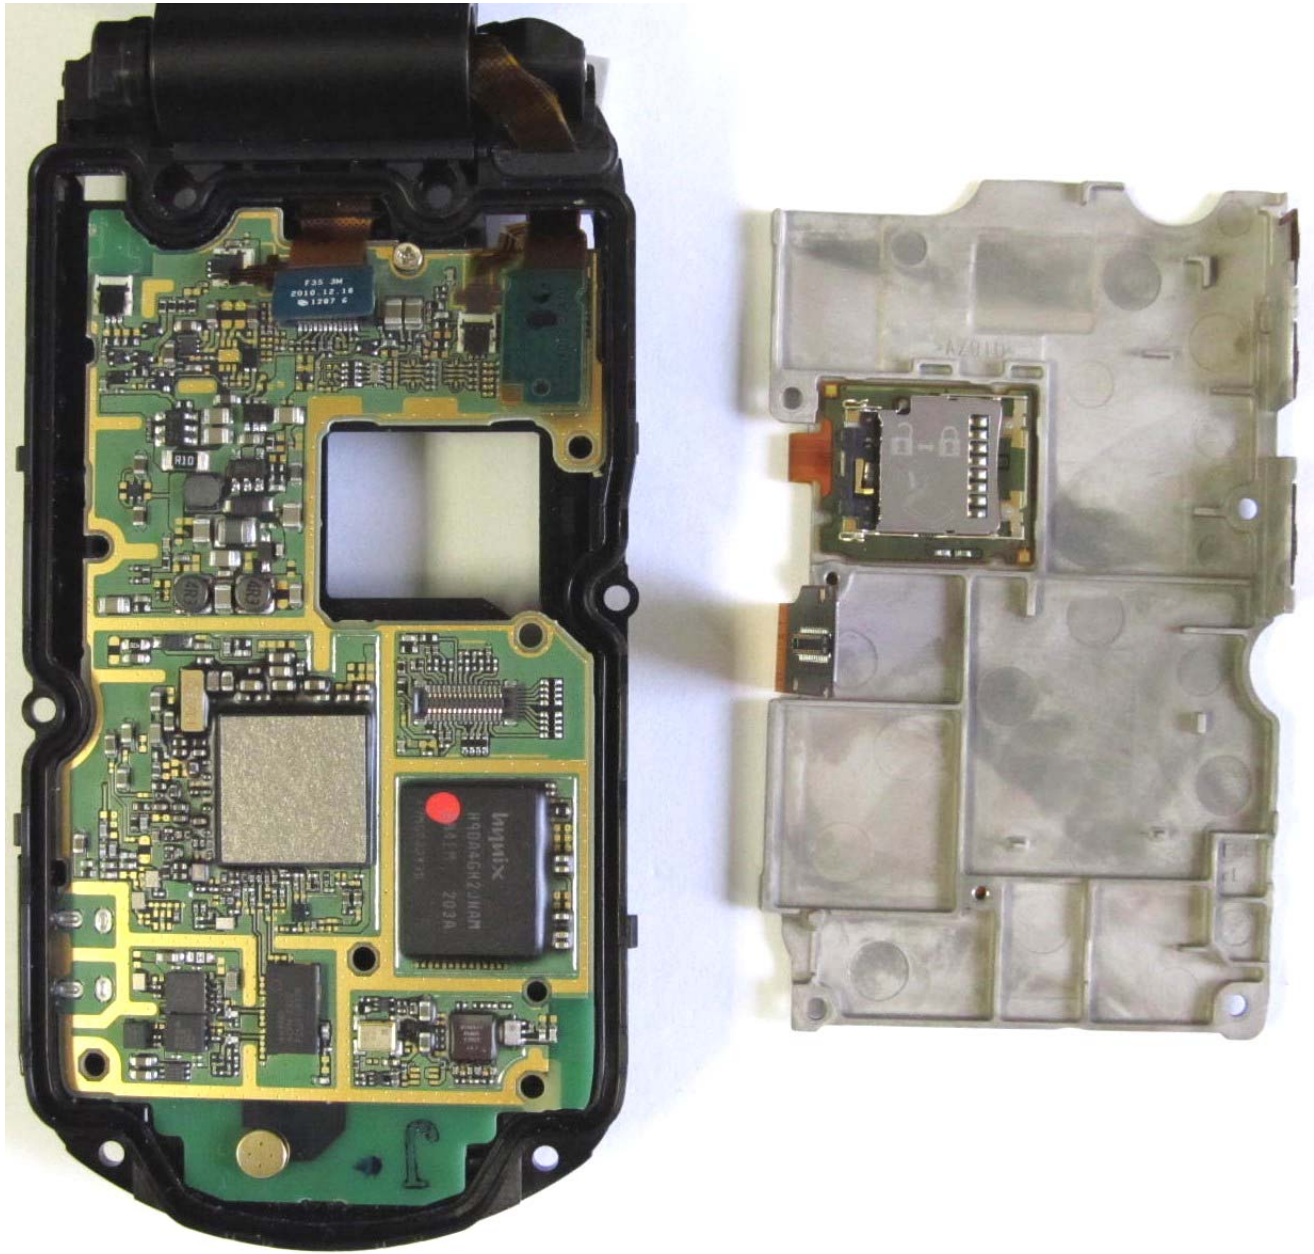

Applicant:	Kyocera
FCC ID:	V65E4255
Report #:	CT-E4277-8-0412-R0

1 EXHIBIT 8: INTERNAL PHOTOS

Applicant:	Kyocera
FCC ID:	V65E4255
Report #:	CT-E4277-8-0412-R0

Applicant:	Kyocera
FCC ID:	V65E4255
Report #:	CT-E4277-8-0412-R0

Applicant:	Kyocera
FCC ID:	V65E4255
Report #:	CT-E4277-8-0412-R0

Applicant:	Kyocera
FCC ID:	V65E4255
Report #:	CT-E4277-8-0412-R0

Applicant:	Kyocera
FCC ID:	V65E4255
Report #:	CT-E4277-8-0412-R0

Applicant:	Kyocera
FCC ID:	V65E4255
Report #:	CT-E4277-8-0412-R0