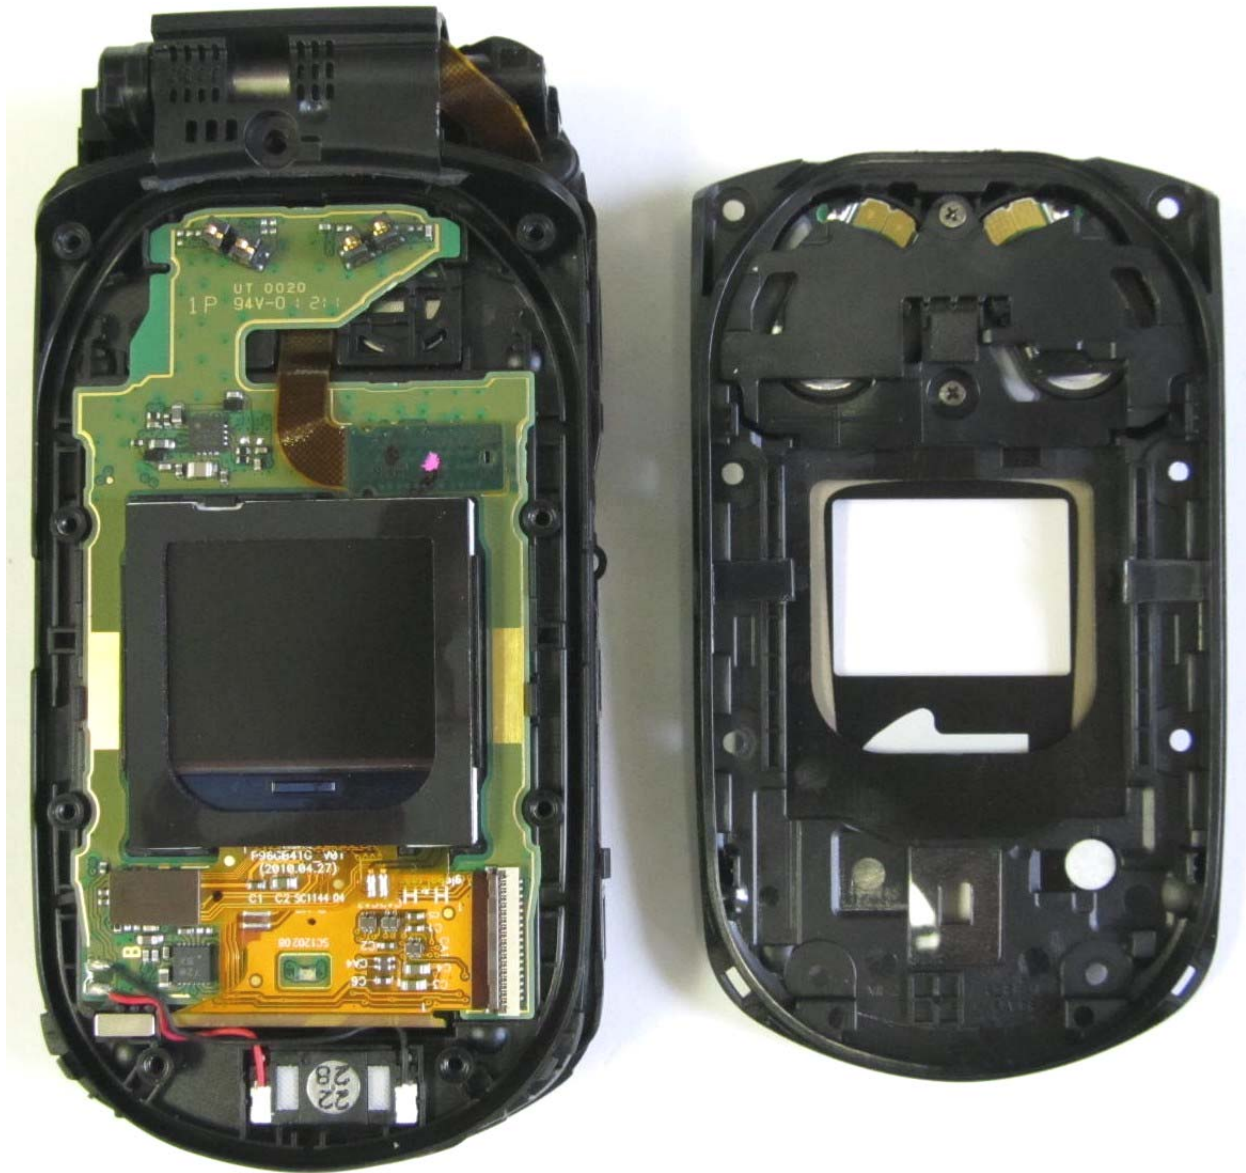

Applicant:	Kyocera
FCC ID:	V65E4255
Report #:	CT-E4277-8-0412-R0

1 EXHIBIT 8: INTERNAL PHOTOS

Applicant:	Kyocera
FCC ID:	V65E4255
Report #:	CT-E4277-8-0412-R0

Applicant:	Kyocera
FCC ID:	V65E4255
Report #:	CT-E4277-8-0412-R0

Applicant:	Kyocera
FCC ID:	V65E4255
Report #:	CT-E4277-8-0412-R0

Applicant:	Kyocera
FCC ID:	V65E4255
Report #:	CT-E4277-8-0412-R0

Applicant:	Kyocera
FCC ID:	V65E4255
Report #:	CT-E4277-8-0412-R0

Applicant:	Kyocera
FCC ID:	V65E4255
Report #:	CT-E4277-8-0412-R0