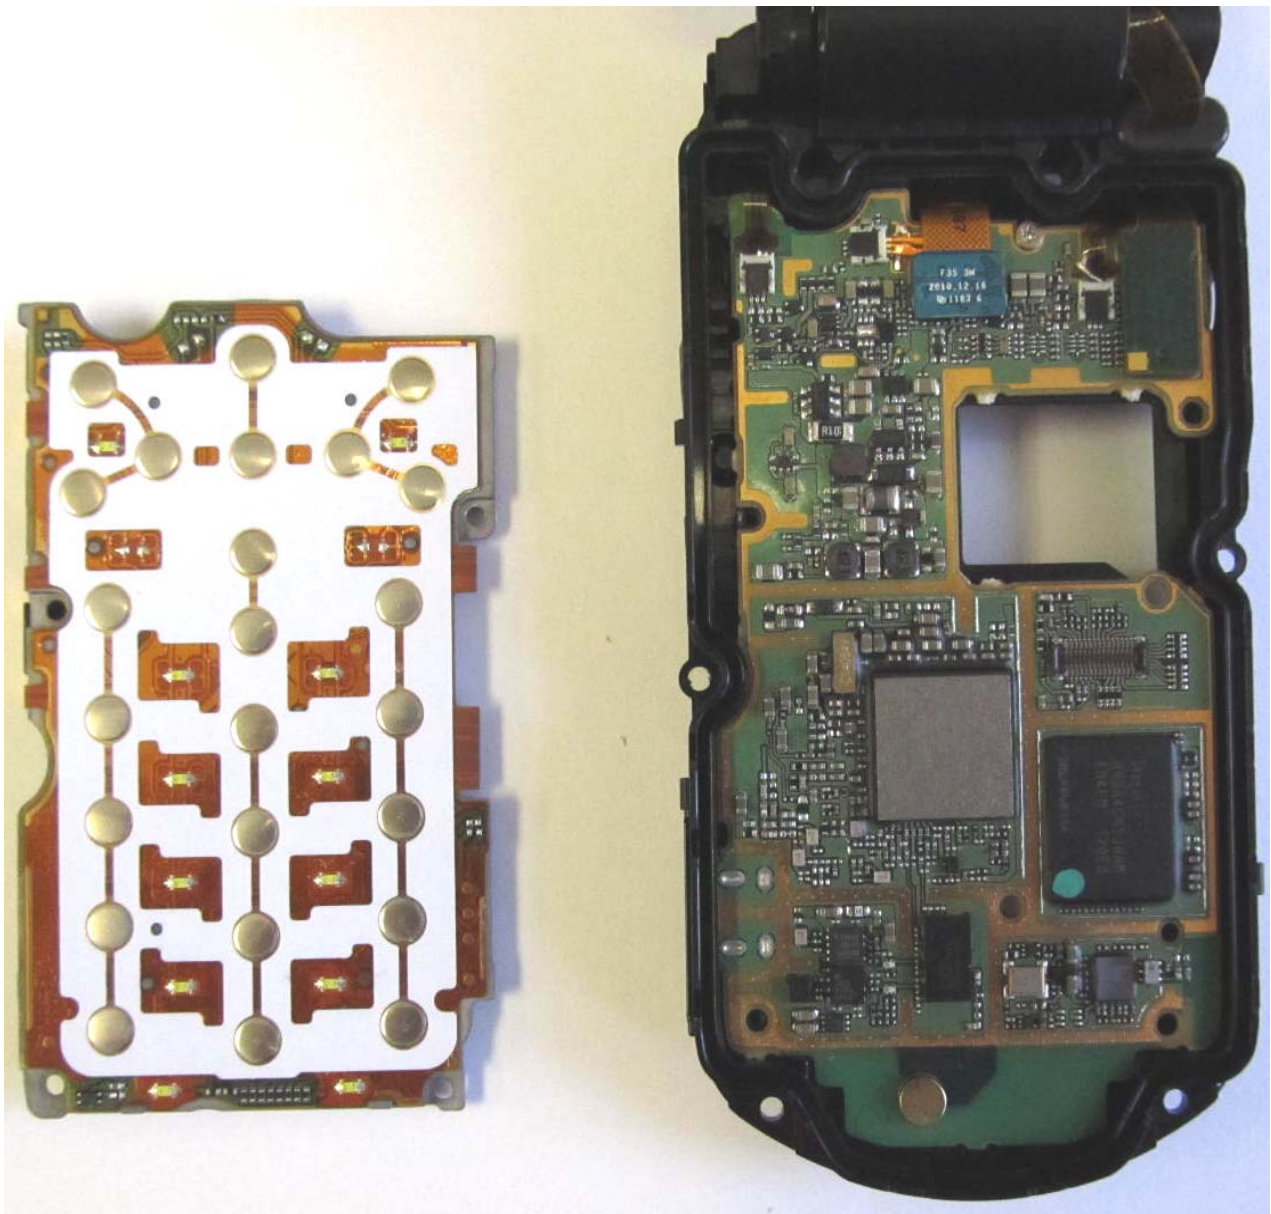

Applicant:	Kyocera
FCC ID:	V65E4255
Report #:	CT-E4255-8-0711-R0

1 EXHIBIT 8: INTERNAL PHOTOS

Applicant:	Kyocera
FCC ID:	V65E4255
Report #:	CT-E4255-8-0711-R0

Applicant:	Kyocera
FCC ID:	V65E4255
Report #:	CT-E4255-8-0711-R0

Applicant:	Kyocera
FCC ID:	V65E4255
Report #:	CT-E4255-8-0711-R0

Applicant:	Kyocera
FCC ID:	V65E4255
Report #:	CT-E4255-8-0711-R0