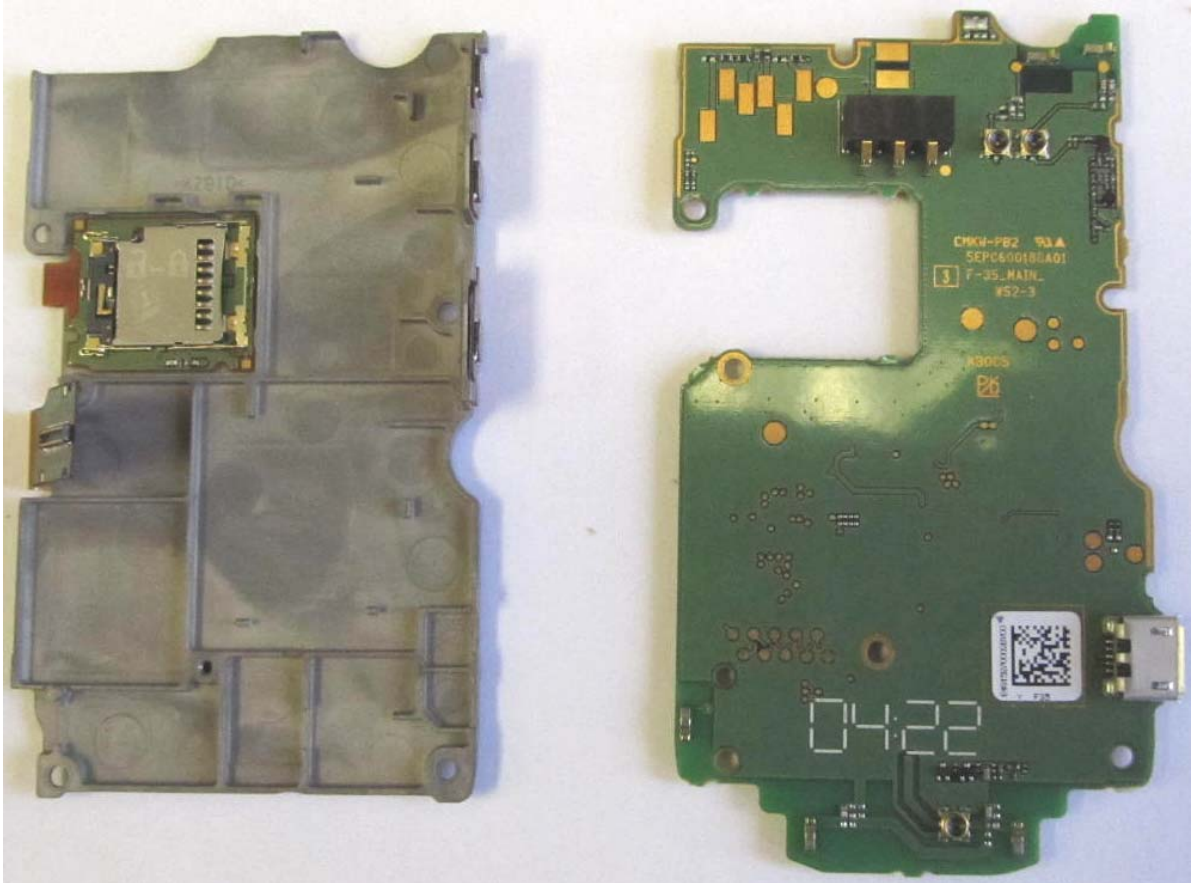

Applicant:	Kyocera
FCC ID:	V65E4255
Report #:	CT-E4255-8-0711-R0

1 EXHIBIT 8: INTERNAL PHOTOS

Applicant:	Kyocera
FCC ID:	V65E4255
Report #:	CT-E4255-8-0711-R0

Applicant:	Kyocera
FCC ID:	V65E4255
Report #:	CT-E4255-8-0711-R0

Applicant:	Kyocera
FCC ID:	V65E4255
Report #:	CT-E4255-8-0711-R0

Applicant:	Kyocera
FCC ID:	V65E4255
Report #:	CT-E4255-8-0711-R0