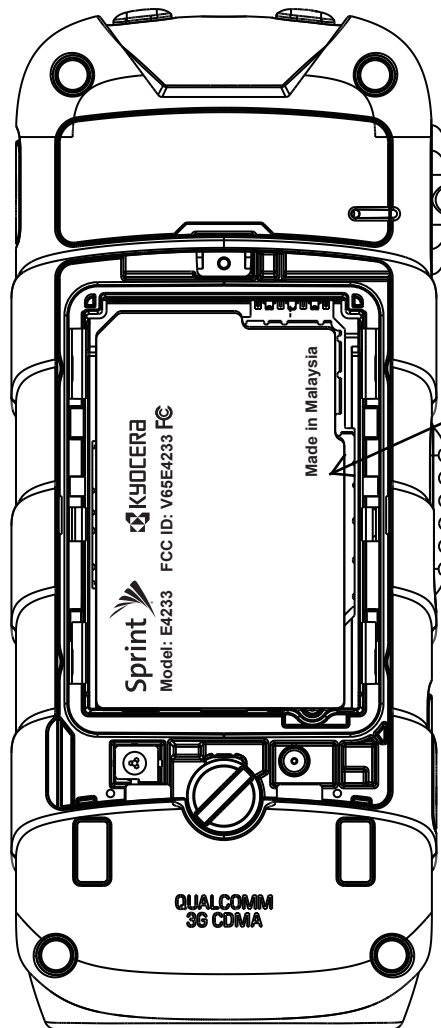

E4233 Rating Label

Battery Compartment

<Note on FCC ID>

The handset's FCC ID is printed on the outside of the box.

As the box contains the handset without battery/battery cover installed, the FCC ID Printed on the rating label affixed to the opening on the back of the handset will be easily visible.