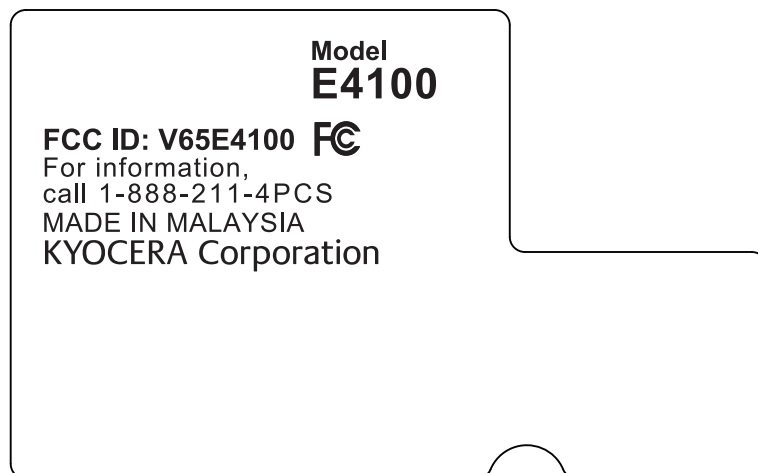

E4100 Rating Label

Label Location

Battery Compartment

scale 1:1

scale 2:1

<Note on FCC ID>

The handset's FCC ID is printed on the outside of the box.

As the box contains the handset without battery/battery cover installed, the FCC ID Printed on the rating label affixed to the opening on the back of the handset will be easily visible.