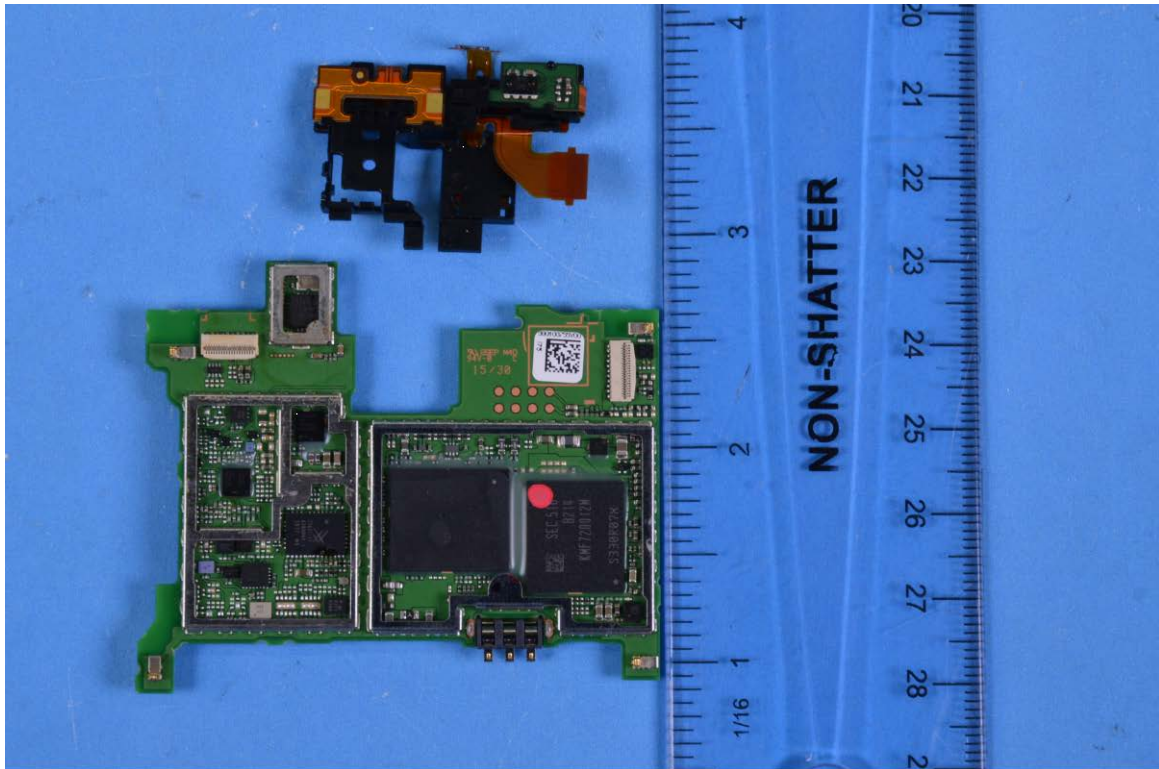

INTERNAL PHOTOGRAPHS

	Kyocera Corporation FCC ID: V65CD8100	Model: CD8100
Internal Photos	EUT Type: Portable Handset	Page 2 of 7

	Kyocera Corporation FCC ID: V65CD8100	Model: CD8100
Internal Photos	EUT Type: Portable Handset	Page 3 of 7

	Kyocera Corporation FCC ID: V65CD8100	Model: CD8100
Internal Photos	EUT Type: Portable Handset	Page 4 of 7

	Kyocera Corporation FCC ID: V65CD8100	Model: CD8100
Internal Photos	EUT Type: Portable Handset	Page 6 of 7

	Kyocera Corporation FCC ID: V65CD8100	Model: CD8100
Internal Photos	EUT Type: Portable Handset	Page 7 of 7