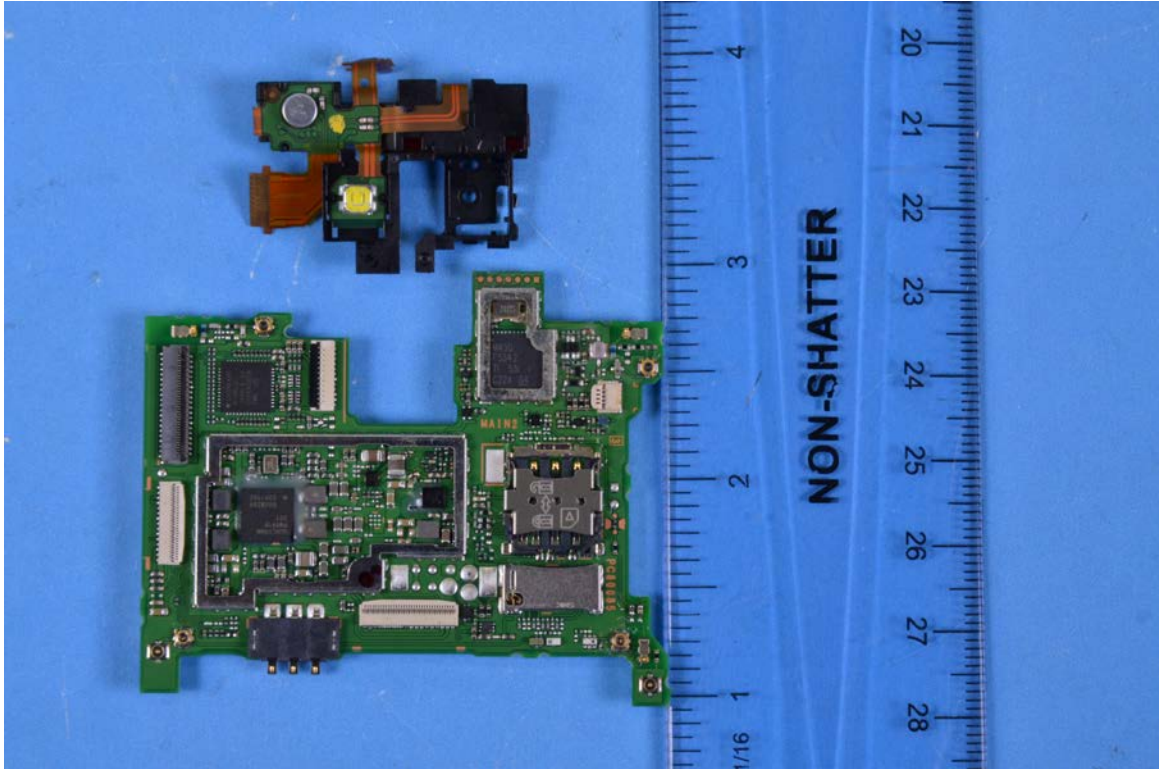

INTERNAL PHOTOGRAPHS

	Kyocera Corporation FCC ID: V65CD8100	Model: CD8100
Internal Photos	EUT Type: Portable Handset	Page 2 of 7

	Kyocera Corporation FCC ID: V65CD8100	Model: CD8100
Internal Photos	EUT Type: Portable Handset	Page 3 of 7

	Kyocera Corporation FCC ID: V65CD8100	Model: CD8100
Internal Photos	EUT Type: Portable Handset	Page 4 of 7

	Kyocera Corporation FCC ID: V65CD8100	Model: CD8100
Internal Photos	EUT Type: Portable Handset	Page 6 of 7

	Kyocera Corporation FCC ID: V65CD8100	Model: CD8100
Internal Photos	EUT Type: Portable Handset	Page 7 of 7