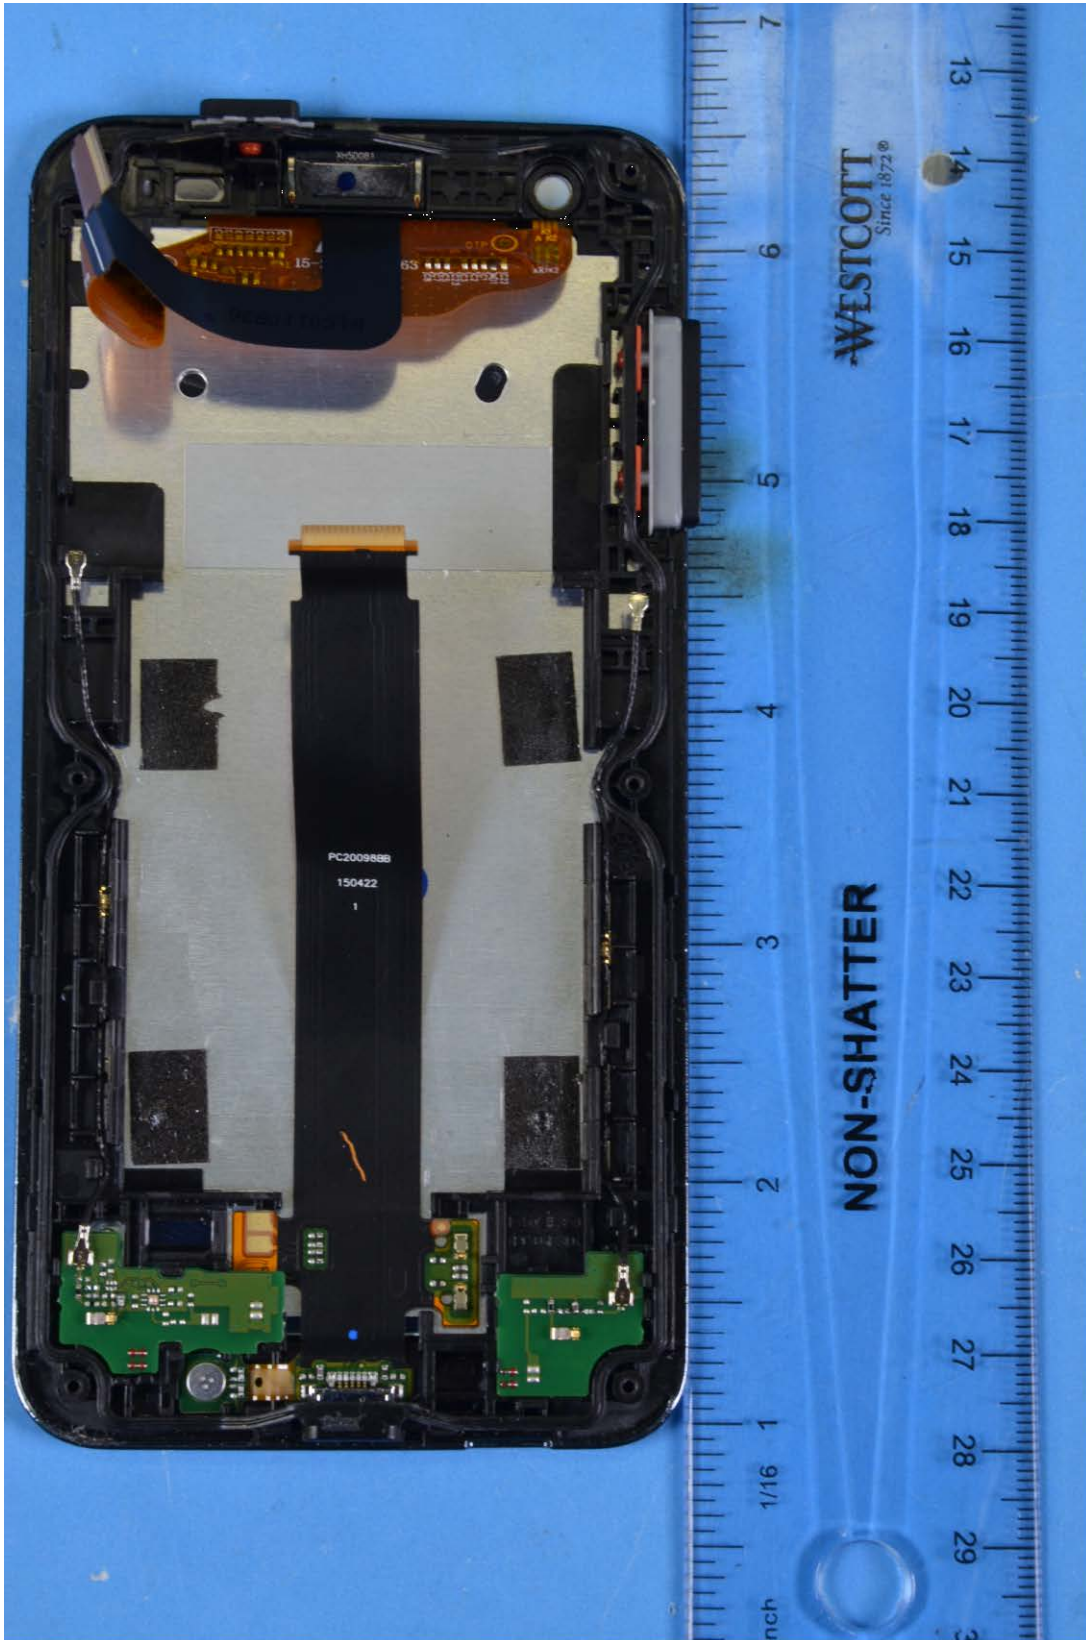

INTERNAL PHOTOGRAPHS

	Kyocera Corporation FCC ID: V65CD8100	Model: CD8100
Internal Photos	EUT Type: Portable Handset	Page 2 of 7

	Kyocera Corporation FCC ID: V65CD8100	Model: CD8100
Internal Photos	EUT Type: Portable Handset	Page 3 of 7

	Kyocera Corporation FCC ID: V65CD8100	Model: CD8100
Internal Photos	EUT Type: Portable Handset	Page 4 of 7

	Kyocera Corporation FCC ID: V65CD8100	Model: CD8100
Internal Photos	EUT Type: Portable Handset	Page 6 of 7

	Kyocera Corporation FCC ID: V65CD8100	Model: CD8100
Internal Photos	EUT Type: Portable Handset	Page 7 of 7