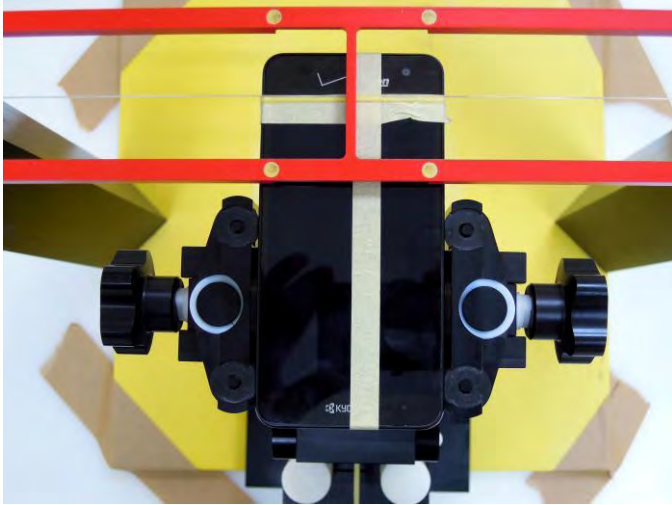

Appendix D. Photographs of EUT and Setup

FCC HAC (RF Emission) Test Report

<Photographs of EUT>

FCC HAC (RF Emission) Test Report

<Photographs of Setup>

Loudest Point - Top View

Loudest Point - Bottom View

Loudest Point - Left Side View

Loudest Point - Right Side View

FCC HAC (RF Emission) Test Report

T-Coil Element - Top View

T-Coil Element - Bottom View

T-Coil Element - Left Side View

T-Coil Element - Right Side View