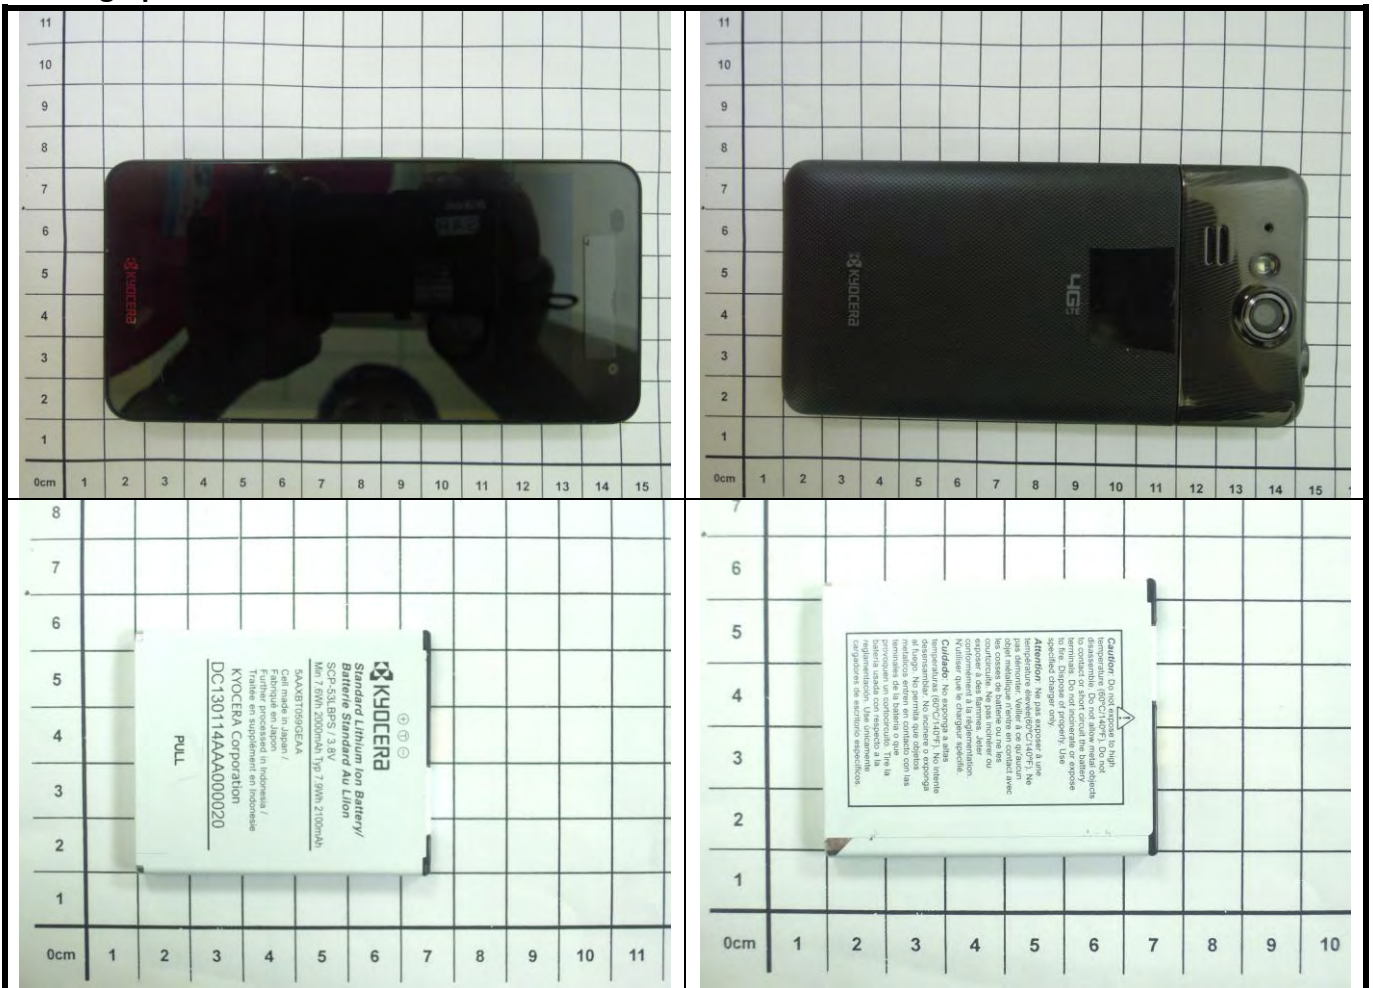

Appendix D. Photographs of EUT and Setup

FCC HAC (RF Emission) Test Report

<Photographs of EUT>

FCC HAC (RF Emission) Test Report

<Photographs of Setup>

Loudest Point - Top View

Loudest Point - Bottom View

Loudest Point - Left Side View

Loudest Point - Right Side View

FCC HAC (RF Emission) Test Report

T-Coil Element - Top View

T-Coil Element - Bottom View

T-Coil Element - Left Side View

T-Coil Element - Right Side View