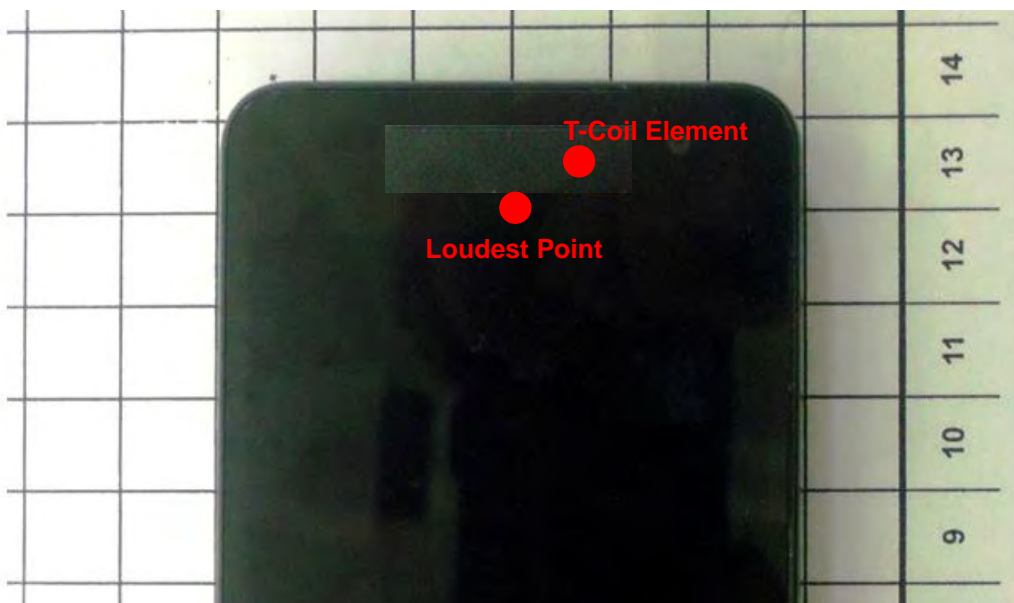

Appendix D. Photographs of EUT and Setup

FCC HAC (RF Emission) Test Report

<Photographs of EUT>

FCC HAC (RF Emission) Test Report

<Photographs of Setup>

Loudest Point - Top View

Loudest Point - Bottom View

Loudest Point - Left Side View

Loudest Point - Right Side View

FCC HAC (RF Emission) Test Report

T-Coil Element - Top View

T-Coil Element - Bottom View

T-Coil Element - Left Side View

T-Coil Element - Right Side View