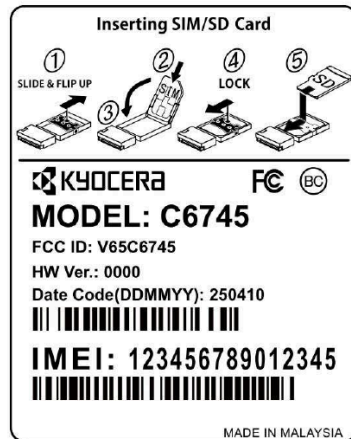

KYOCERA Communications, Inc

9520 Towne Centre Drive, Suite #200

San Diego, 92121

Phone: 858-882-1400

FAX: 858-450-0134

Label Declaration

We, Kyocera Corporation, state that the only space available to place the label on our device, FCC ID: V65C6745, is in a compartment under the back cover. The label information and instructions on how to find the label under the rear cover will be provided in the user manual per KDB 784748 D01.

Label Position
FCC ID: V65C6745

Rear View of Device with Rear Cover removed

Manual Information

FCC ID: V65C6745

FCC ID number: V65C6745.

The FCC ID number can be found printed on the label under the back cover. To find the FCC ID number, remove the back cover.