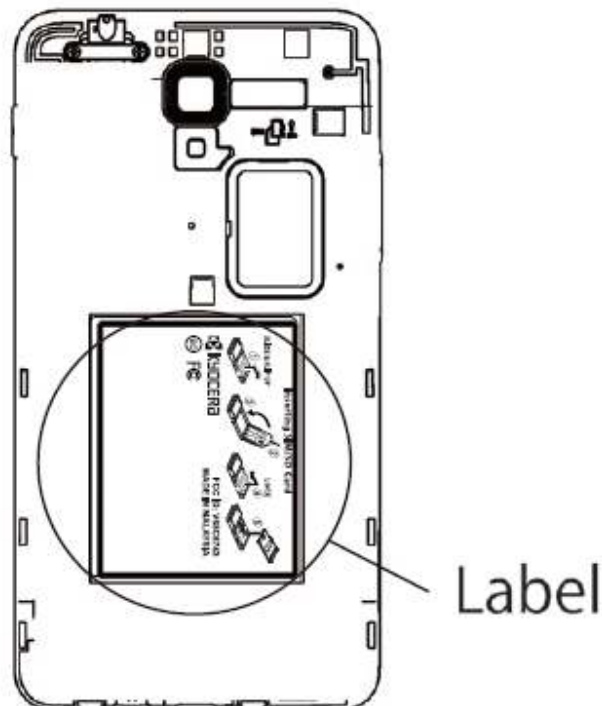

Label Information

We, Kyocera Corporation, state that the only space available to place the label on our device, FCC ID: V65C6743, is in a compartment under the back cover. The label information and instructions on how to find the label under the rear cover will be provided in the user manual per KDB 784748 D01.

Rear View of Device with Rear Cover removed

Manual Information

This phone meets the FCC Radio Frequency Emission Guidelines.

FCC ID number: V65C6743

The FCC ID number can be found printed on the label under the back cover. To find the FCC ID number, remove the back cover.

You can also find the FCC ID number through the Settings menu. From the Home screen, tap **Apps** > **Settings** > **About phone** > **Compliance information**. The FCC ID number is displayed on the screen.