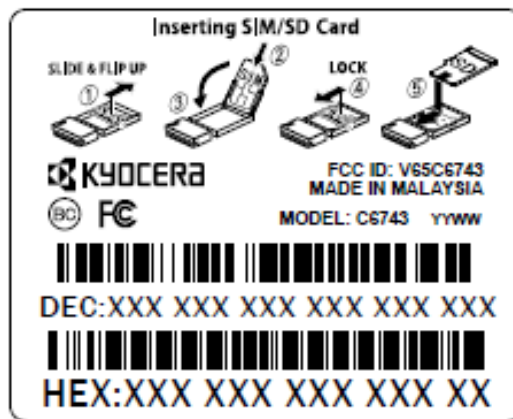

Label Information

We, Kyocera Corporation, state that the only space available to place the label on our device, FCC ID: V65C6743, is in a compartment under the back cover. The label information and instructions on how to find the label under the rear cover will be provided in the user manual per KDB 784748 D01.

Rear View of Device with Rear Cover removed

Manual Information

This phone meets the FCC Radio Frequency Emission Guidelines.

FCC ID number: V65C6743

The FCC ID number can be found printed on the label under the back cover. To find the FCC ID number, remove the back cover.