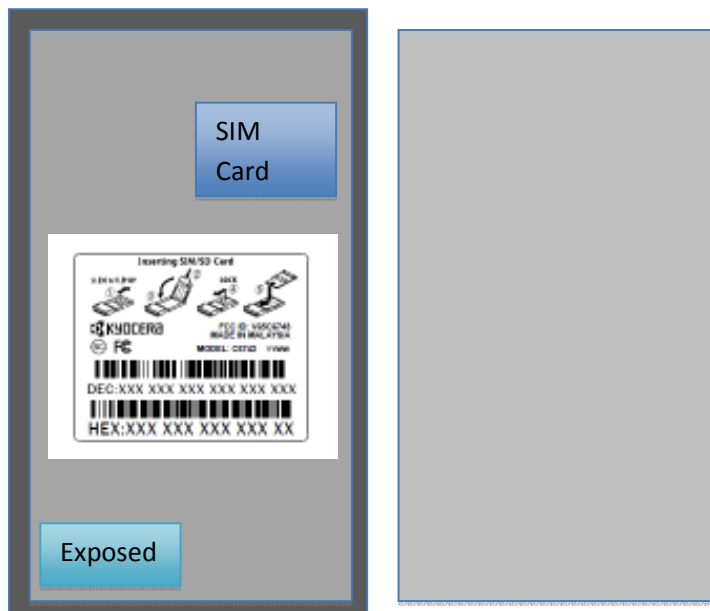

Label Information

We, Kyocera Corporation, state that the only space available to place the label on our device, FCC ID: V65C6743, is in a compartment under the back cover. The label information and instructions on how to find the label under the rear cover will be provided in the user manual per KDB 784748 D01.

Rear View of Device with Rear Cover removed

Manual Information

This phone meets the FCC Radio Frequency Emission Guidelines.

FCC ID number: V65C6743

The FCC ID number can be found printed on the label under the back cover. To find the FCC ID number, remove the back cover.

You can also find the FCC ID number through the Settings menu. From the Home screen, tap **Apps** > **Settings** > **About phone** > **Compliance information**. The FCC ID number is displayed on the screen.