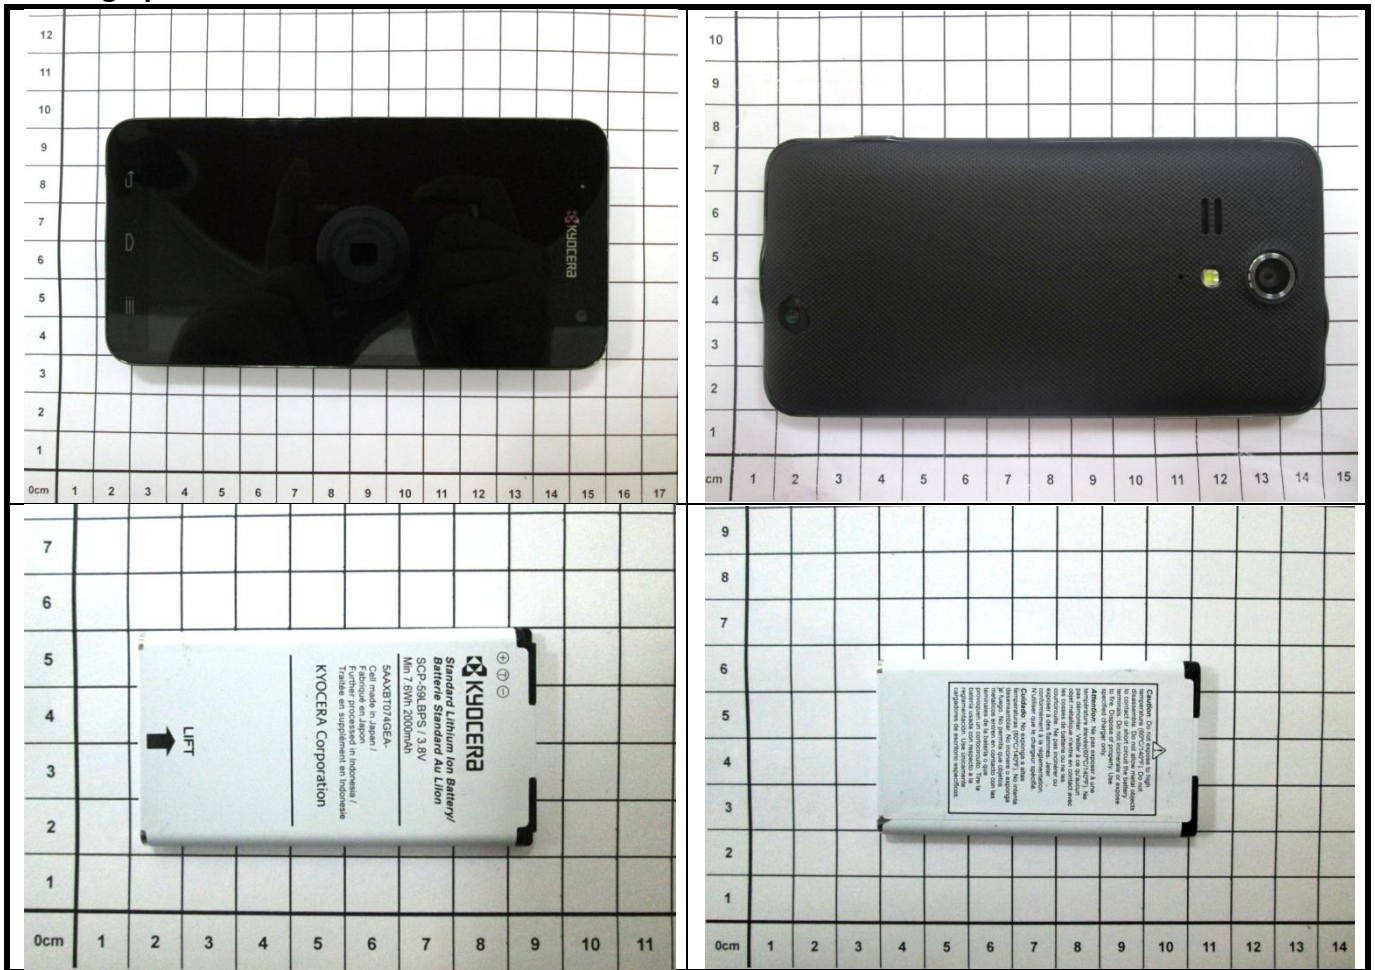

FCC HAC (T-Coil) Test Report

<Photographs of EUT>