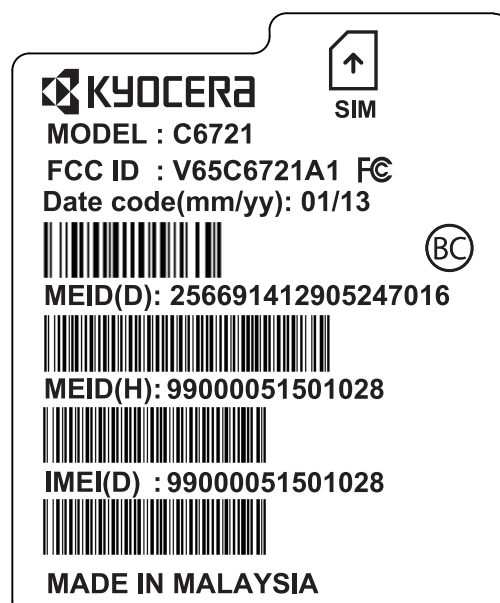

C6721 RATING LABEL

Battery Compartment

〈Note on FCC ID〉

The handset' s FCC ID is printed on the outside of the box.
As the box contains the handset without battery / battery cover installed,
the FCC ID printed on the rating label affixed to the opening on
the back of the hand set will be easily visible