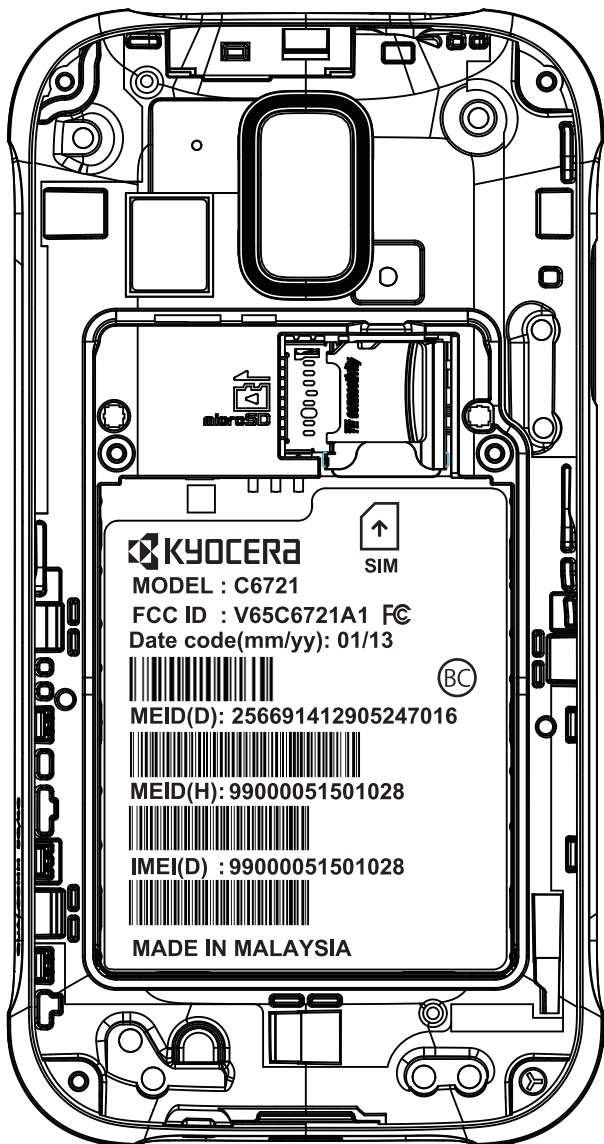

C6721 RATING LABEL

Battery Compartment

〈Note on FCC ID〉

The handset' s FCC ID is printed on the outside of the box.
As the box contains the handset without battery / battery cover installed,
the FCC ID printed on the rating label affixed to the opening on
the back of the hand set will be easily visible