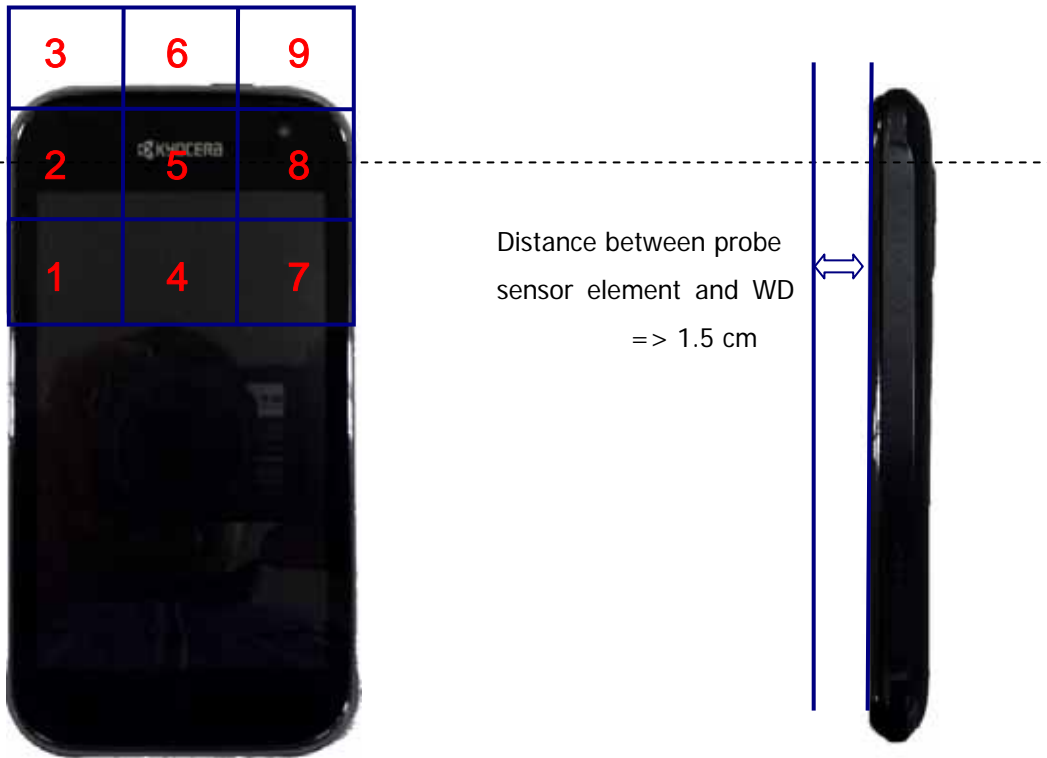

APPENDIX B (HAC TEST SET-UP PHOTO)

Test Setup Photo

5 X 5 Scan grid above WD

GSM

E-Field WD Scan overlay