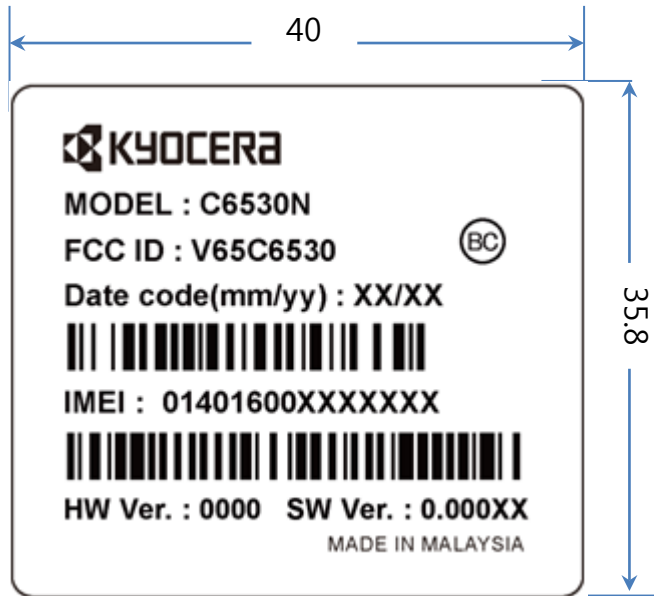

## Device Label for V65C6530

Note :

The FCC Label will be visible at the time of purchase.

Back Side