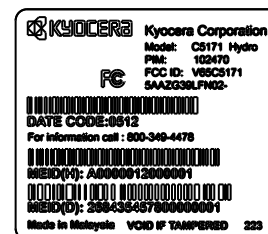

# C5171 RATING LABEL

## <Note on FCC ID>

The handset's FCC ID is printed on the outside of the box.

As the box contains the handset without battery/battery cover installed, the FCC ID Printed on the rating label affixed to the opening on the back of the handset will be easily visible.