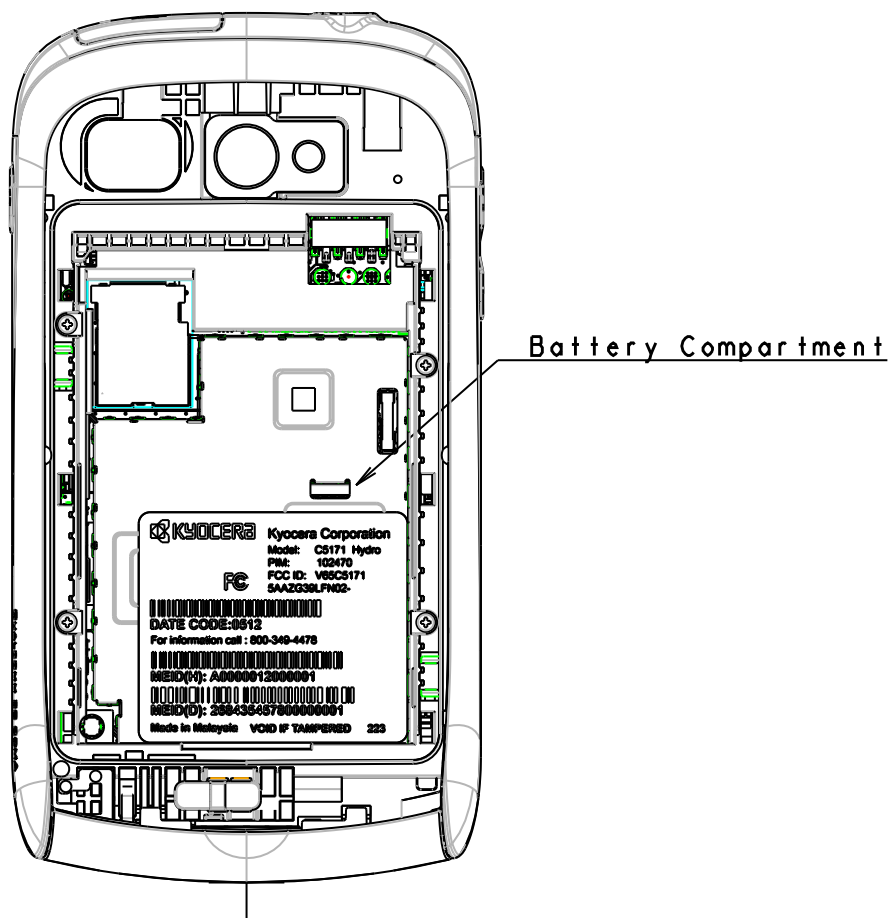

# C5171 RATING LABEL

## <Note on FCC ID>

The handset's FCC ID is printed on the outside of the box.

As the box contains the handset without battery/battery cover installed, the FCC ID Printed on the rating label affixed to the opening on the back of the handset will be easily visible.