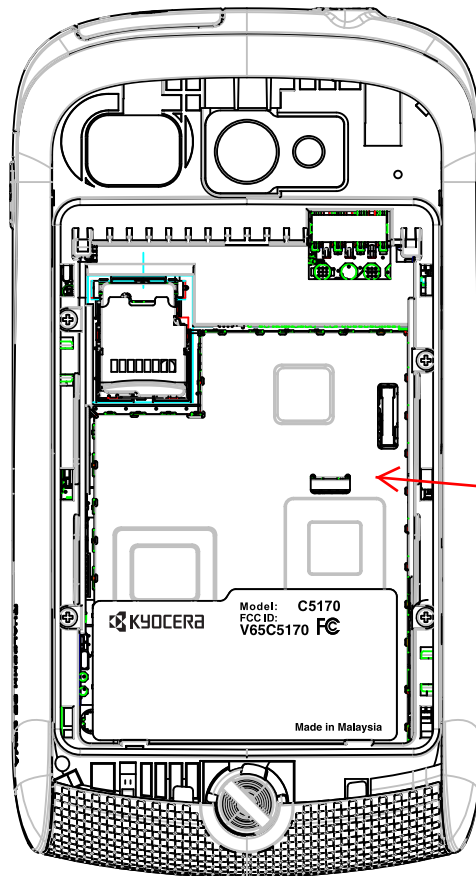

C5170 Rating Label

<Note on FCC ID>

The handset's FCC ID is printed on the outside of the box.

As the box contains the handset without battery/battery cover installed, the FCC ID Printed on the rating label affixed to the opening on the back of the handset will be easily visible.