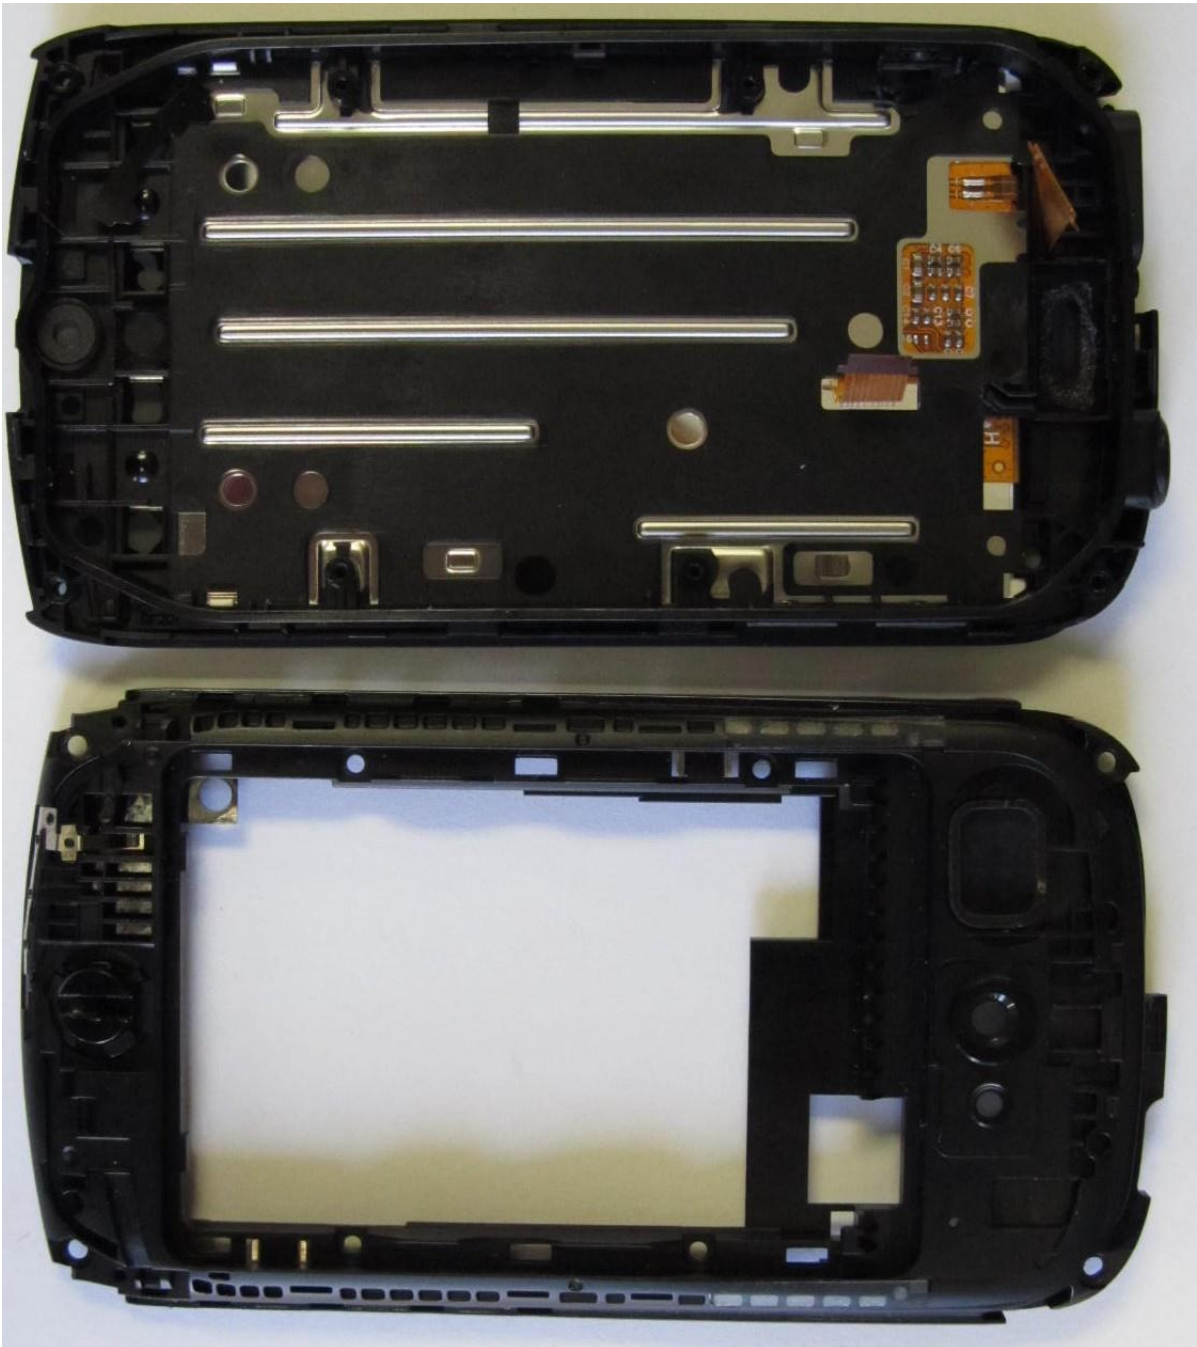

Applicant:	Kyocera
FCC ID:	V65C5170
Report #:	CT-C5170-8-0412-R0

1 EXHIBIT 8: INTERNAL PHOTOS

Applicant:	Kyocera
FCC ID:	V65C5170
Report #:	CT-C5170-8-0412-R0

Applicant:	Kyocera
FCC ID:	V65C5170
Report #:	CT-C5170-8-0412-R0

Applicant:	Kyocera
FCC ID:	V65C5170
Report #:	CT-C5170-8-0412-R0

Applicant:	Kyocera
FCC ID:	V65C5170
Report #:	CT-C5170-8-0412-R0