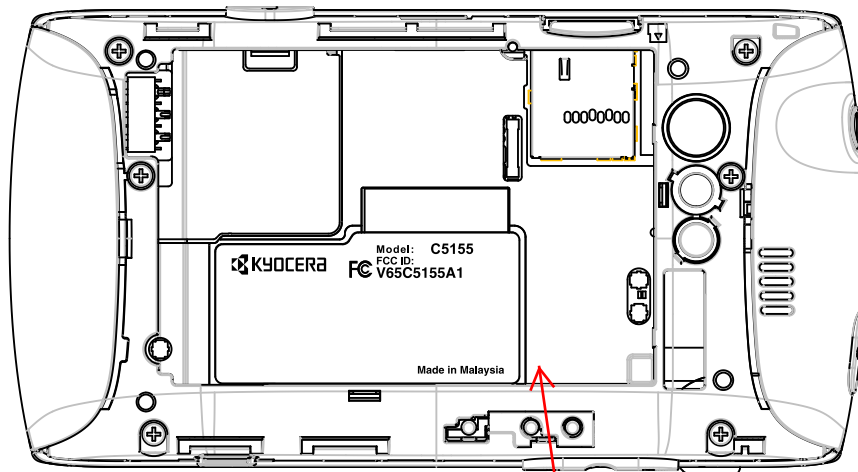

C5155A1 Rating Label

Battery Compartment

<Note on FCC ID>

The handset's FCC ID is printed on the outside of the box.

As the box contains the handset without battery/battery cover installed, the FCC ID Printed on the rating label affixed to the opening on the back of the handset will be easily visible.