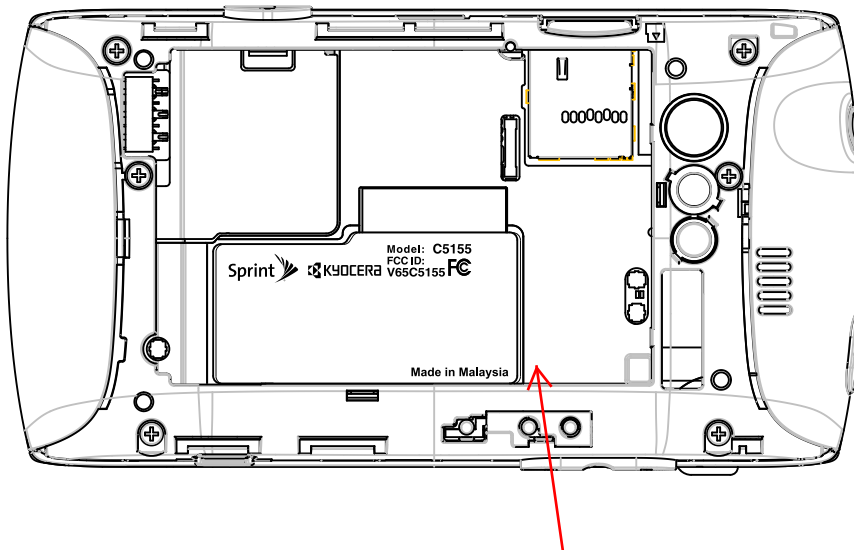

C5155 Rating Label

Battery Compartment

<Note on FCC ID>

The handset's FCC ID is printed on the outside of the box.

As the box contains the handset without battery/battery cover installed, the FCC ID Printed on the rating label affixed to the opening on the back of the handset will be easily visible.