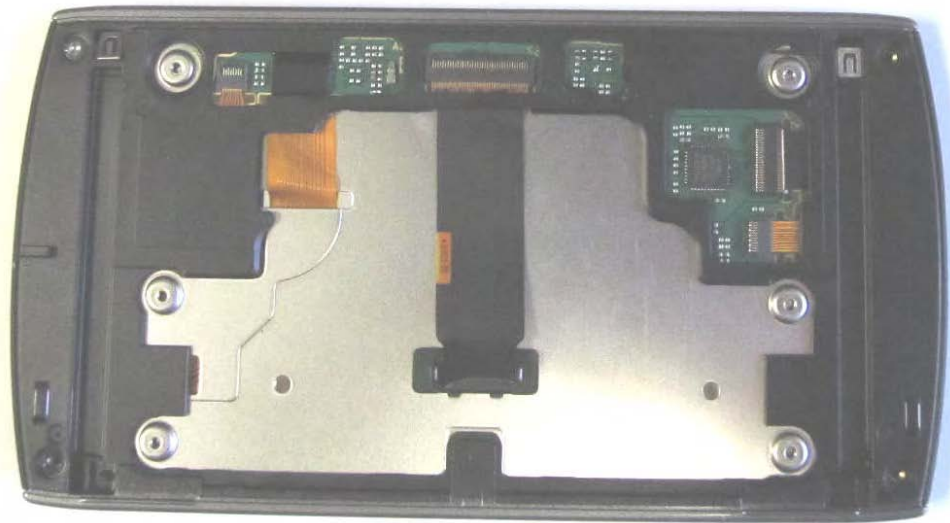

Applicant:	Kyocera
FCC ID:	V65C5155
Report #:	CT-C5155-8-0412-R0

1 EXHIBIT 8: INTERNAL PHOTOS

CDMA
Antenna

Applicant:	Kyocera
FCC ID:	V65C5155
Report #:	CT-C5155-8-0412-R0

WiFi/Bluetooth
Antenna

Applicant:	Kyocera
FCC ID:	V65C5155
Report #:	CT-C5155-8-0412-R0

Applicant:	Kyocera
FCC ID:	V65C5155
Report #:	CT-C5155-8-0412-R0

Applicant:	Kyocera
FCC ID:	V65C5155
Report #:	CT-C5155-8-0412-R0

Applicant:	Kyocera
FCC ID:	V65C5155
Report #:	CT-C5155-8-0412-R0

Applicant:	Kyocera
FCC ID:	V65C5155
Report #:	CT-C5155-8-0412-R0