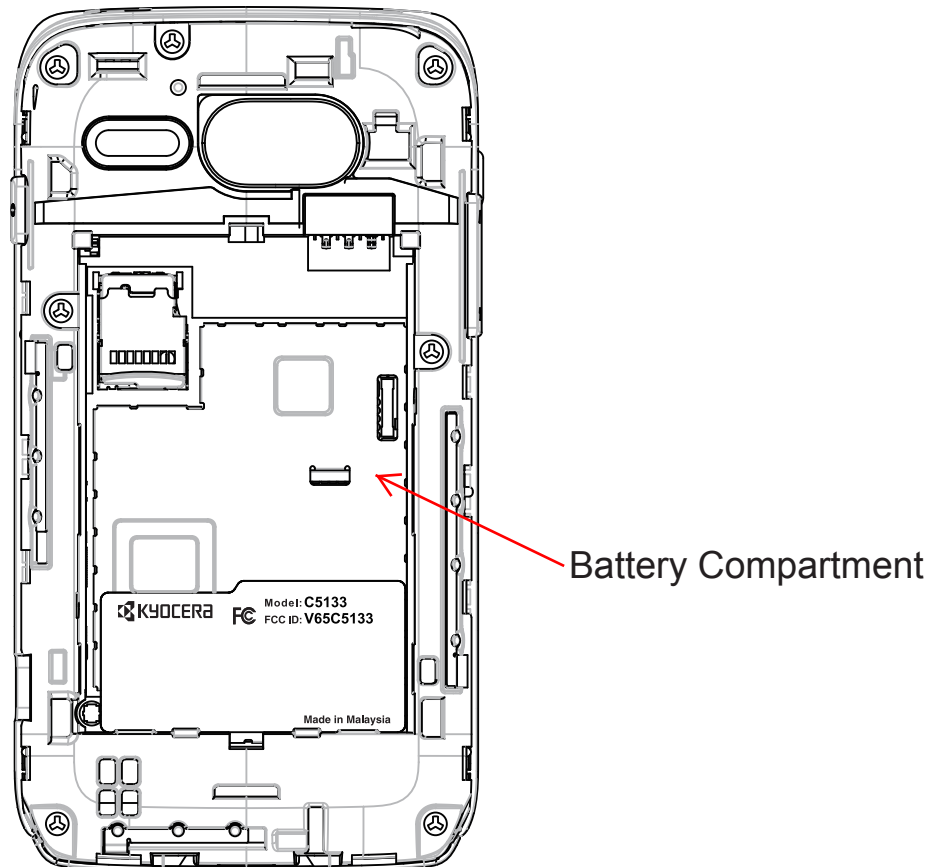

C5133 Rating Label

<Note on FCC ID>

The handset's FCC ID is printed on the outside of the box.

As the box contains the handset without battery/battery cover installed, the FCC ID Printed on the rating label affixed to the opening on the back of the handset will be easily visible.