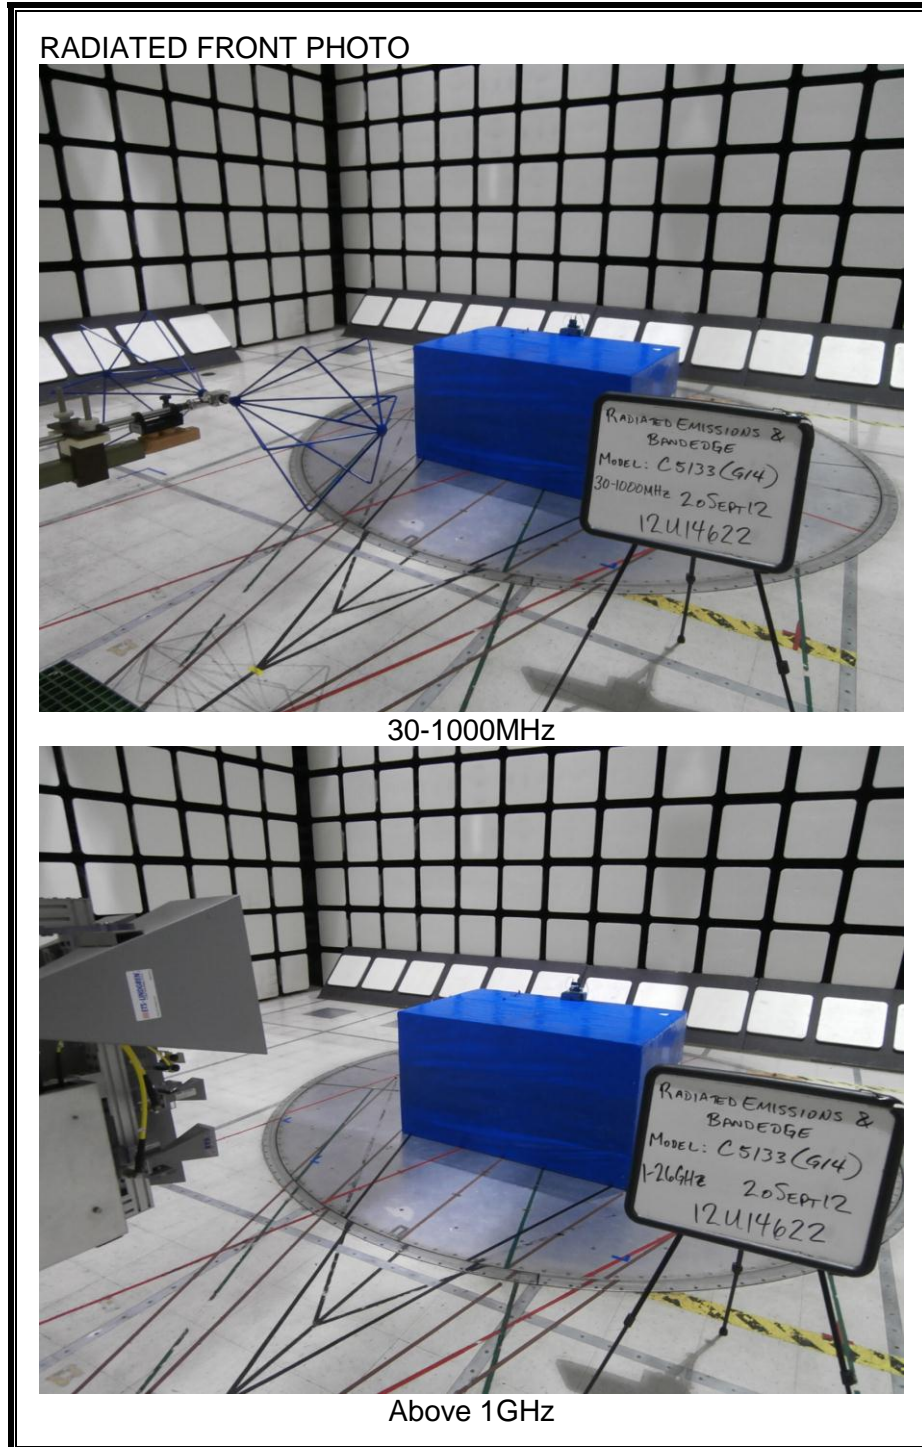

## 9. SETUP PHOTOS

### RADIATED RF MEASUREMENT SETUP

RADIATED BACK PHOTO

30-1000MHz

Above 1GHz

**RADIATED RF MEASUREMENT SETUP FOR PORTABLE CONFIGURATION**

**POWERLINE CONDUCTED EMISSIONS MEASUREMENT SETUP**

**END OF REPORT**