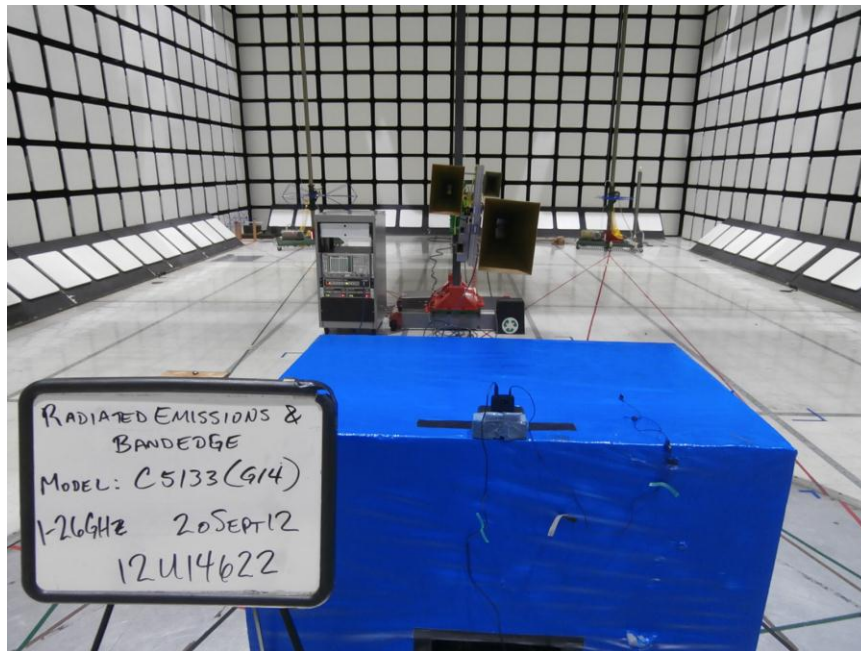

## 9. SETUP PHOTOS

### RADIATED RF MEASUREMENT SETUP

RADIATED BACK PHOTO

30-1000MHz

Above 1GHz

**RADIATED RF MEASUREMENT SETUP FOR PORTABLE CONFIGURATION**

**POWERLINE CONDUCTED EMISSIONS MEASUREMENT SETUP**

**END OF REPORT**