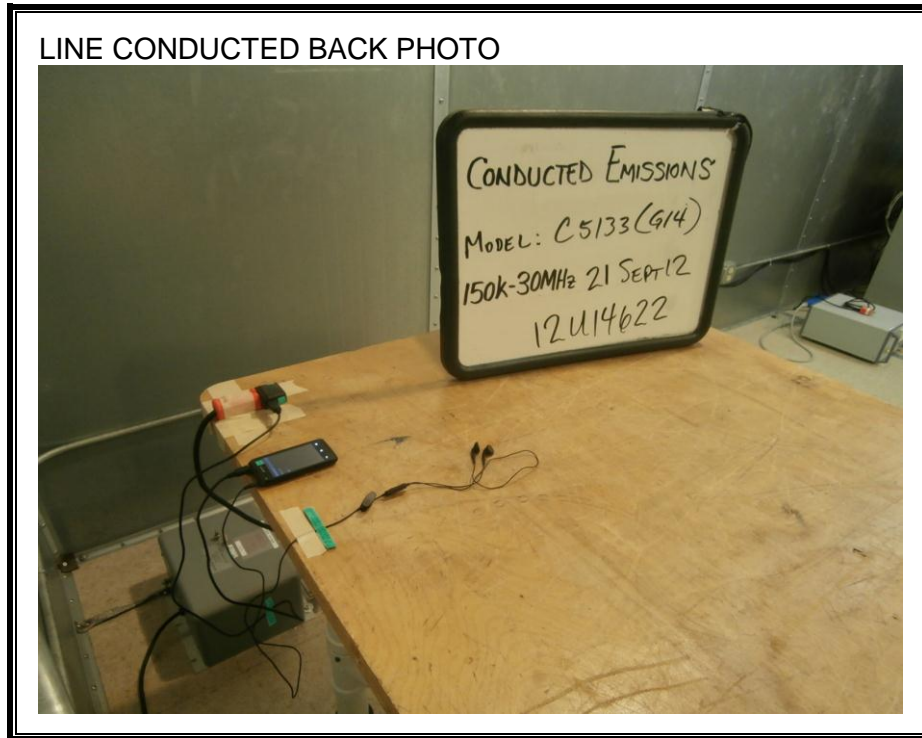

### RADIATED RF MEASUREMENT SETUP

RADIATED BACK PHOTO

30-1000MHz

Above 1GHz

**RADIATED RF MEASUREMENT SETUP FOR PORTABLE CONFIGURATION**

**POWERLINE CONDUCTED EMISSIONS MEASUREMENT SETUP**

**END OF REPORT**