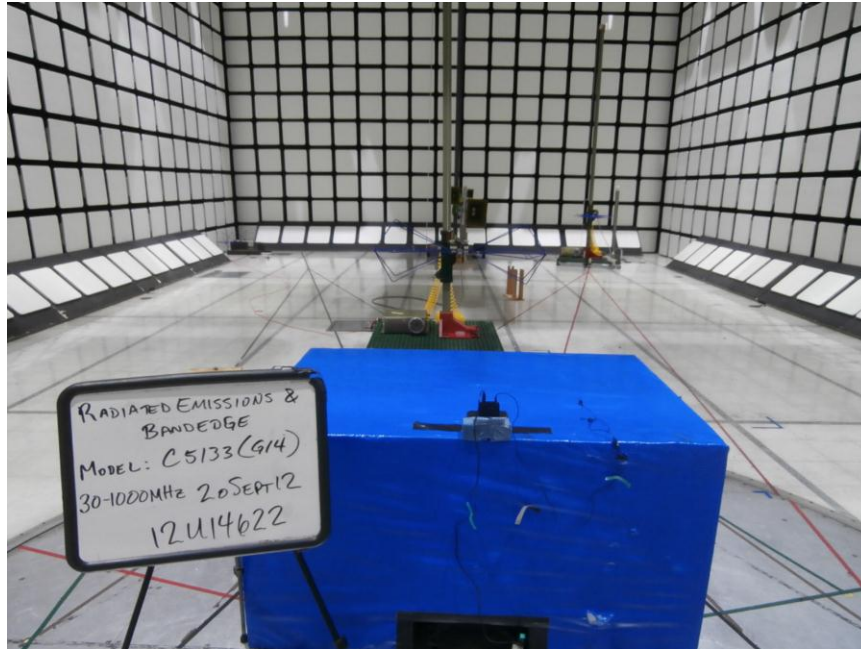

## 9. SETUP PHOTOS

### RADIATED RF MEASUREMENT SETUP

RADIATED BACK PHOTO

30-1000MHz

Above 1GHz

**RADIATED RF MEASUREMENT SETUP FOR PORTABLE CONFIGURATION**

**POWERLINE CONDUCTED EMISSIONS MEASUREMENT SETUP**

**END OF REPORT**