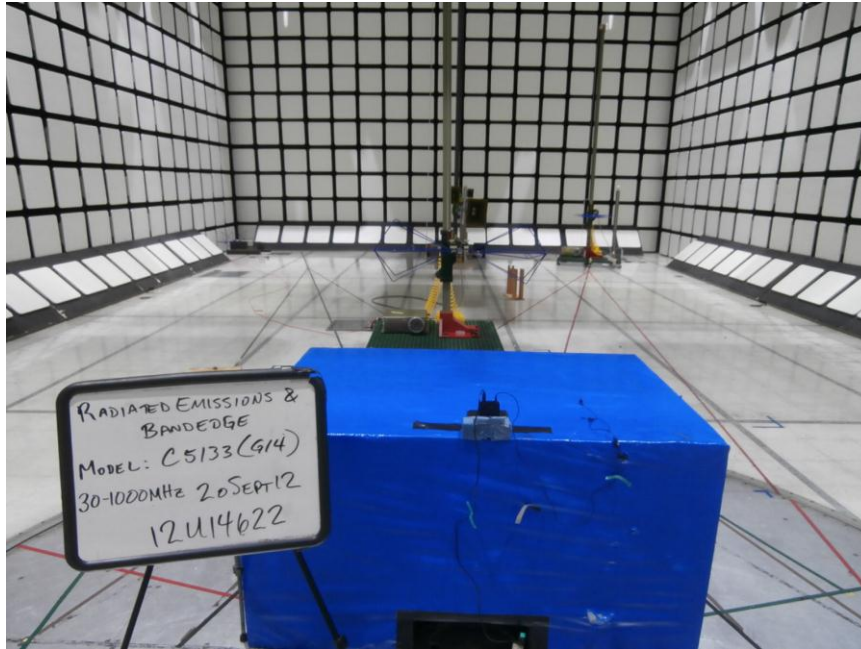

## 9. SETUP PHOTOS

### RADIATED RF MEASUREMENT SETUP

RADIATED BACK PHOTO

30-1000MHz

Above 1GHz

**RADIATED RF MEASUREMENT SETUP FOR PORTABLE CONFIGURATION**

**POWERLINE CONDUCTED EMISSIONS MEASUREMENT SETUP**

**END OF REPORT**