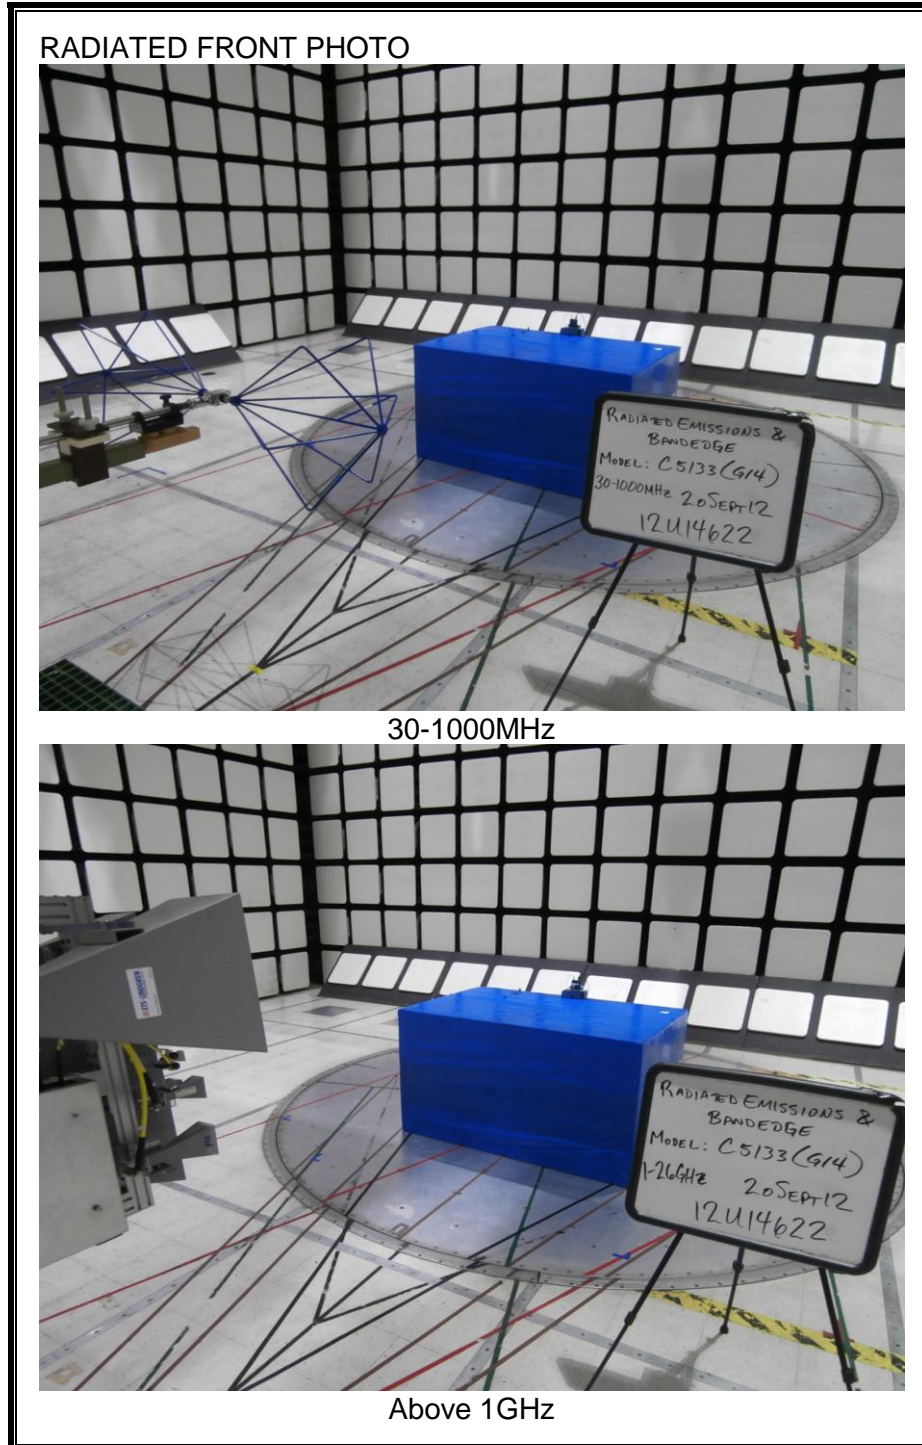

## 9. SETUP PHOTOS

### RADIATED RF MEASUREMENT SETUP

RADIATED BACK PHOTO

30-1000MHz

Above 1GHz

**RADIATED RF MEASUREMENT SETUP FOR PORTABLE CONFIGURATION**

**POWERLINE CONDUCTED EMISSIONS MEASUREMENT SETUP**

**END OF REPORT**