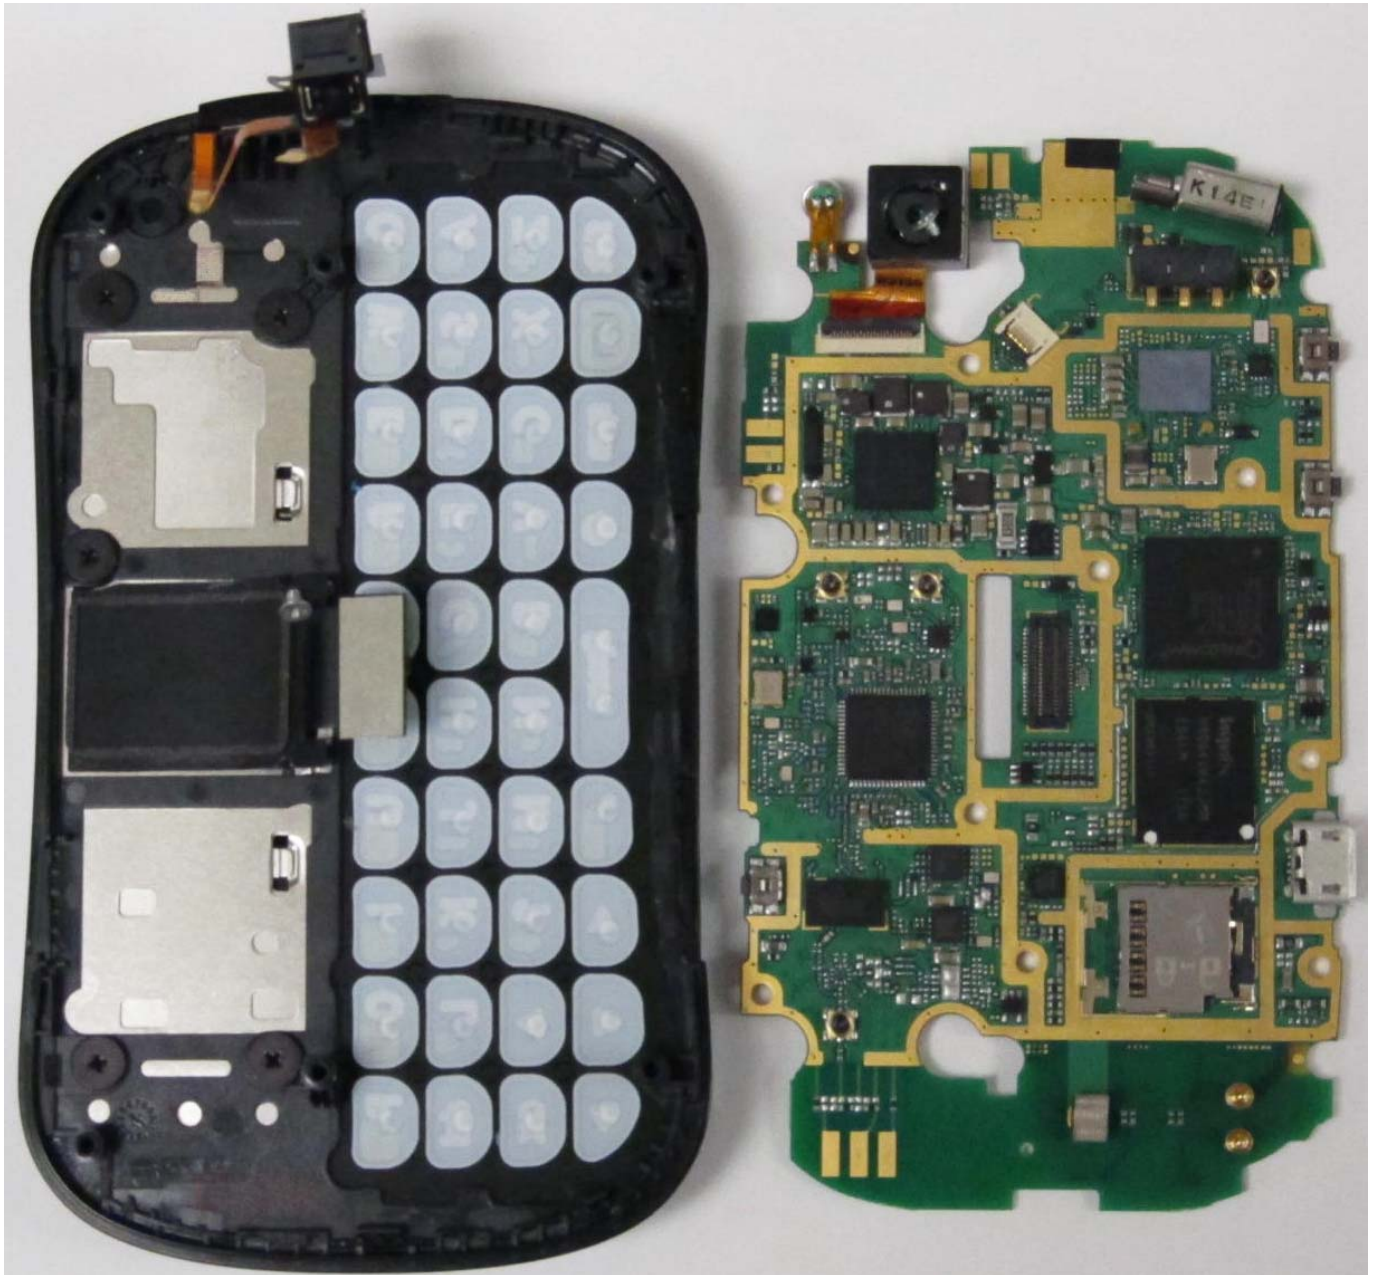

Applicant:	Kyocera
FCC ID:	V65C5120
Report #:	CT-C5120-8-0611-R0

1 EXHIBIT 8: INTERNAL PHOTOS

CDMA
Antenna

Applicant:	Kyocera
FCC ID:	V65C5120
Report #:	CT-C5120-8-0611-R0

WiFi/Bluetooth
Antenna

Applicant:	Kyocera
FCC ID:	V65C5120
Report #:	CT-C5120-8-0611-R0

Applicant:	Kyocera
FCC ID:	V65C5120
Report #:	CT-C5120-8-0611-R0

Applicant:	Kyocera
FCC ID:	V65C5120
Report #:	CT-C5120-8-0611-R0

Applicant:	Kyocera
FCC ID:	V65C5120
Report #:	CT-C5120-8-0611-R0

Applicant:	Kyocera
FCC ID:	V65C5120
Report #:	CT-C5120-8-0611-R0