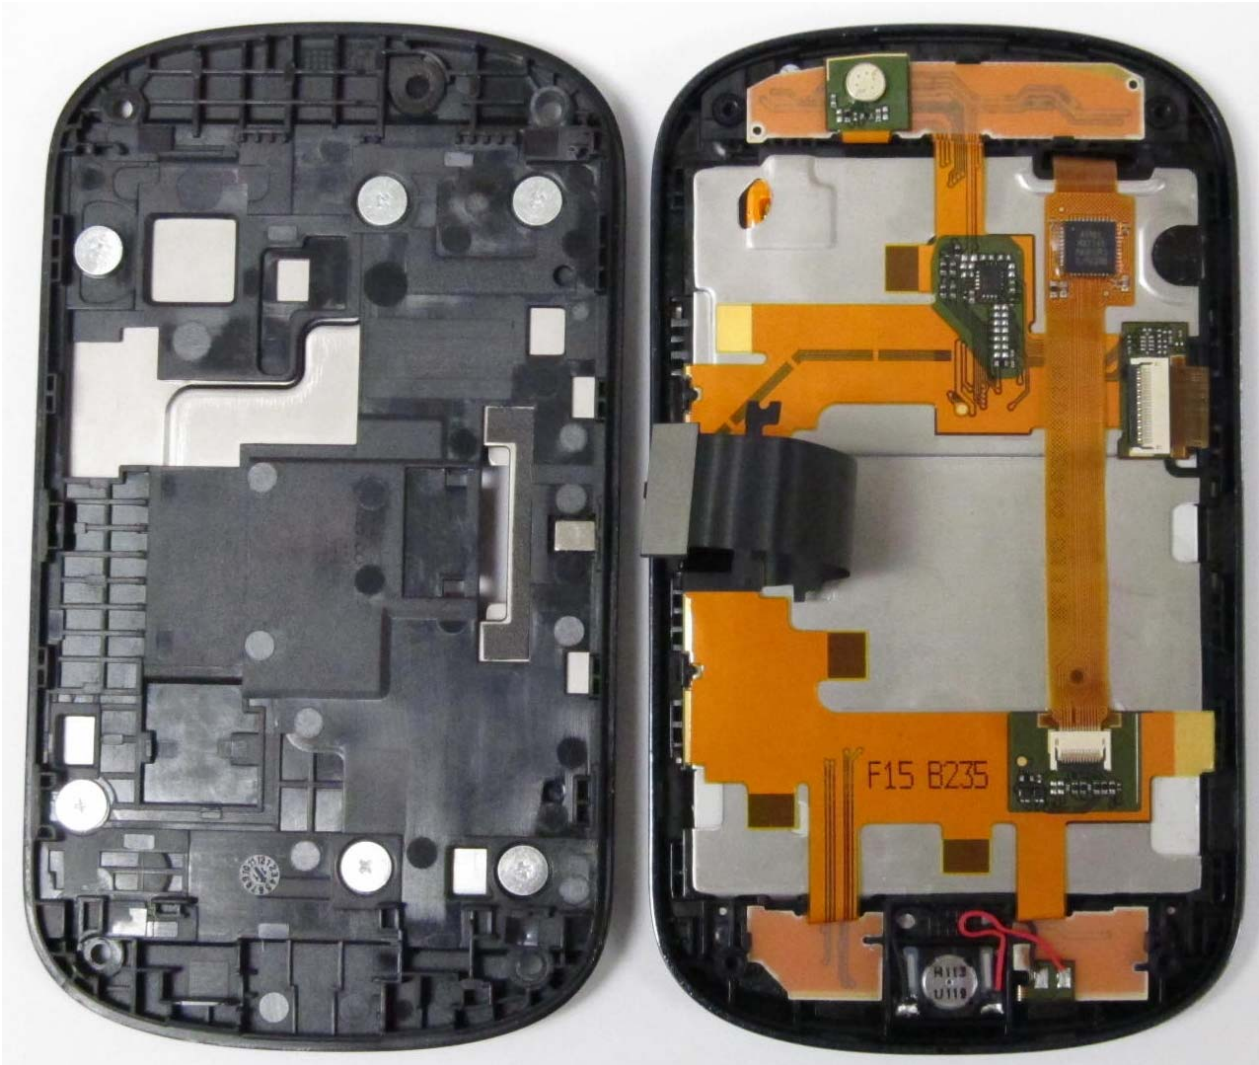

Applicant:	Kyocera
FCC ID:	V65C5120
Report #:	CT-C5120-8-0611-R0

1 EXHIBIT 8: INTERNAL PHOTOS

CDMA
Antenna

Applicant:	Kyocera
FCC ID:	V65C5120
Report #:	CT-C5120-8-0611-R0

WiFi/Bluetooth
Antenna

Applicant:	Kyocera
FCC ID:	V65C5120
Report #:	CT-C5120-8-0611-R0

Applicant:	Kyocera
FCC ID:	V65C5120
Report #:	CT-C5120-8-0611-R0

Applicant:	Kyocera
FCC ID:	V65C5120
Report #:	CT-C5120-8-0611-R0

Applicant:	Kyocera
FCC ID:	V65C5120
Report #:	CT-C5120-8-0611-R0

Applicant:	Kyocera
FCC ID:	V65C5120
Report #:	CT-C5120-8-0611-R0