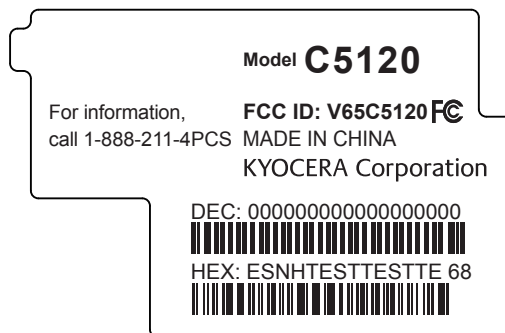

C5120 Rating Label

Label Location

<Note on FCC ID>

The handset's FCC ID is printed on the outside of the box.

As the box contains the handset without battery/battery cover installed, the FCC ID Printed on the rating label affixed to the opening on the back of the handset will be easily visible.