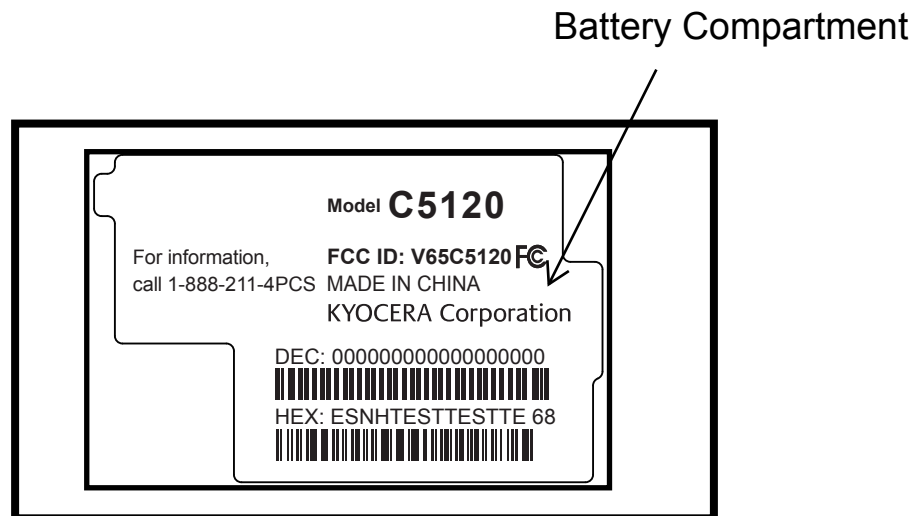

C5120 Rating Label

Label Location

<Note on FCC ID>

The handset's FCC ID is printed on the outside of the box.

As the box contains the handset without battery/battery cover installed, the FCC ID Printed on the rating label affixed to the opening on the back of the handset will be easily visible.