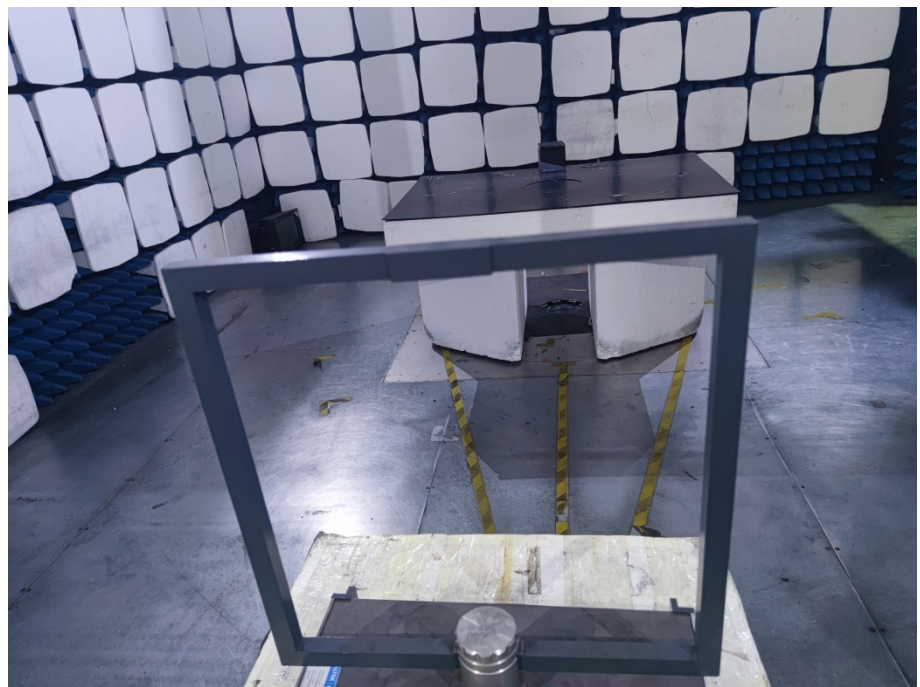

EXHIBIT 4 - TEST SETUP PHOTOGRAPHS

Conducted Emission Test Setup

Radiation Emission Test Setup (Below 30MHz)

Radiation Emission Test Setup (30MHz to 1GHz)

Radiation Emission Test Setup (1GHz to 18GHz)

**Radiation Emission Test
Setup (Above 18GHz)**