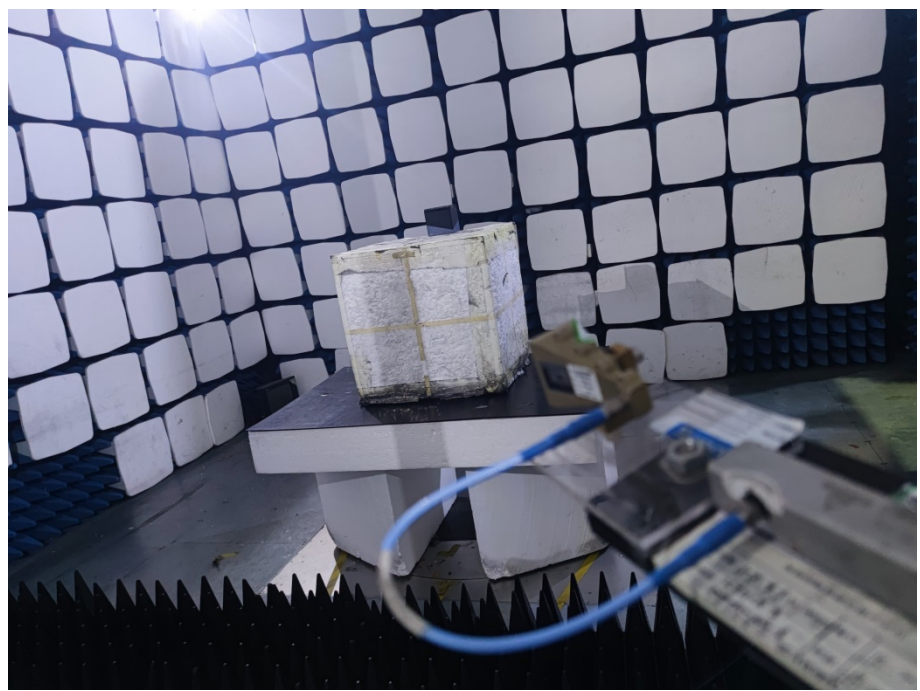

EXHIBIT 4 - TEST SETUP PHOTOGRAPHS

Conducted Emission Test Setup

Radiation Emission Test Setup (Below 30MHz)

Radiation Emission Test Setup (30MHz to 1GHz)

Radiation Emission Test Setup (1GHz to 18GHz)

**Radiation Emission Test
Setup (Above 18GHz)**