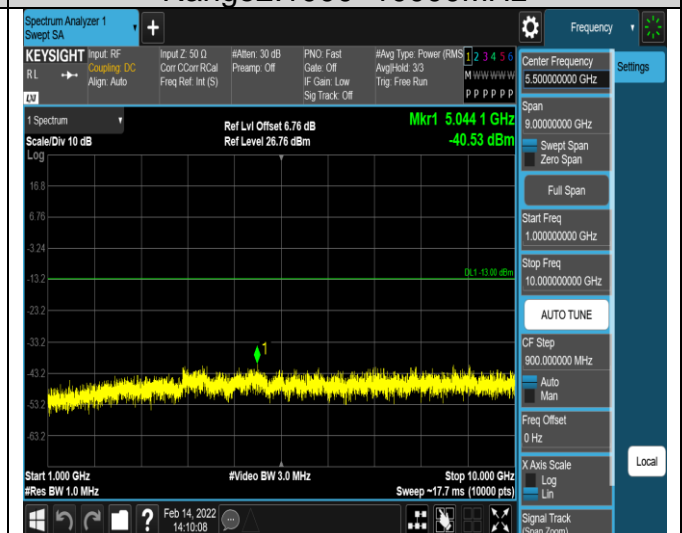

Band17-10MHz-QPSK-23800-1RB#0-
Range2:1000~10000MHz

Band17-10MHz-16QAM-23780-1RB#0-