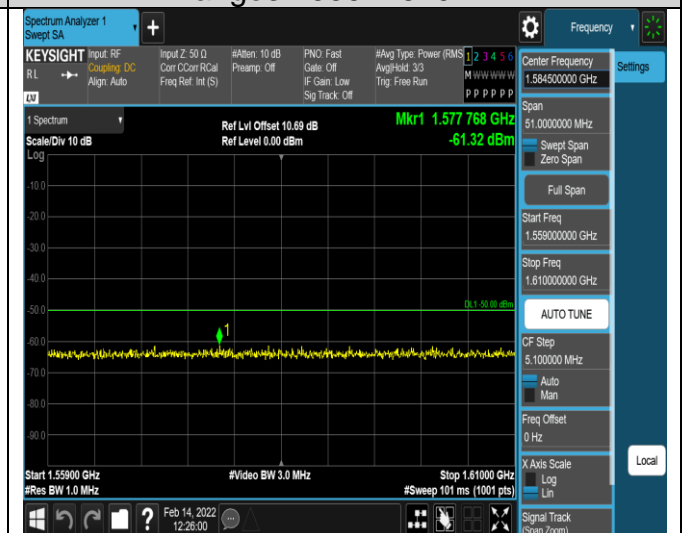

Band13-5MHz-16QAM-23205-1RB#0-

Band13-5MHz-16QAM-23205-1RB#0-

Band13-10MHz-16QAM-23230-1RB#0-
Range2:1000~10000MHz

Band13-10MHz-16QAM-23230-1RB#0-
Range3:1559~1610MHz

Band17-5MHz-QPSK-23755-1RB#0-
Range1:30~1000MHz

Band17-5MHz-QPSK-23755-1RB#0-
Range2:1000~10000MHz

Band17-5MHz-QPSK-23790-1RB#0-

Band17-5MHz-QPSK-23790-1RB#0-

Band17-5MHz-QPSK-23825-1RB#0-
Range1:30~1000MHz

Band17-5MHz-QPSK-23825-1RB#0-
Range2:1000~10000MHz