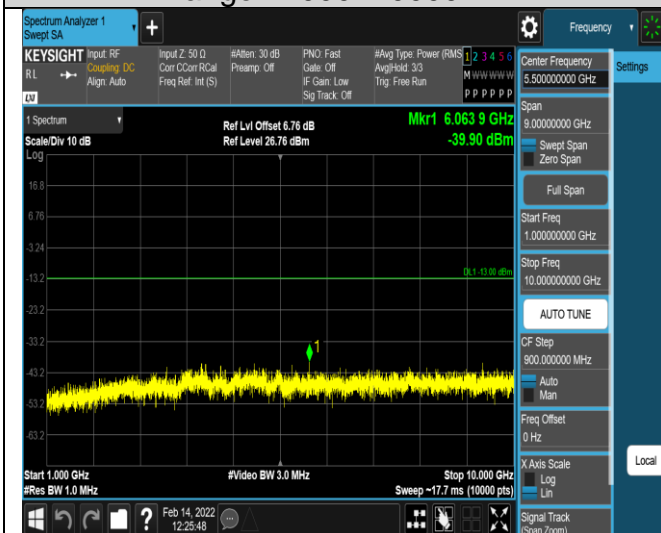

Band13-5MHz-16QAM-23205-1RB#0-

Band13-5MHz-16QAM-23205-1RB#0-

Band13-10MHz-16QAM-23230-1RB#0-
Range2:1000~10000MHz

Band13-10MHz-16QAM-23230-1RB#0-
Range3:1559~1610MHz

Band17-5MHz-QPSK-23755-1RB#0-
Range1:30~1000MHz