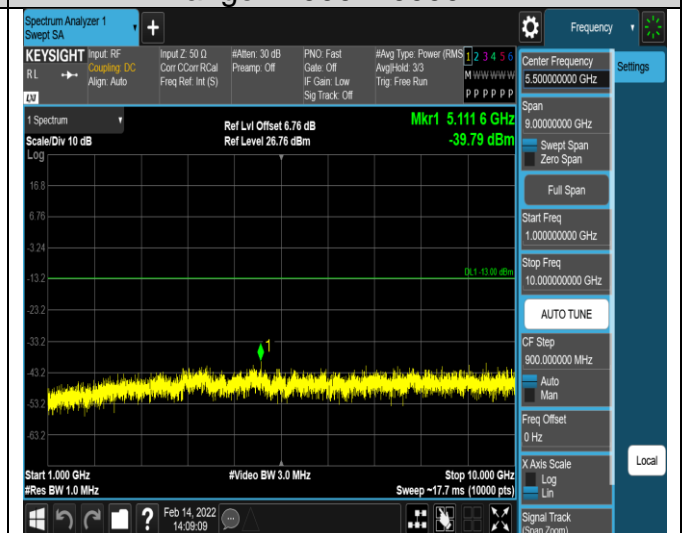

Band17-5MHz-16QAM-23755-1RB#0-
Range1:30~1000MHz

Band17-5MHz-16QAM-23755-1RB#0-
Range2:1000~10000MHz

Band17-10MHz-QPSK-23790-1RB#0-
Range1:30~1000MHz

Band17-10MHz-QPSK-23790-1RB#0-
Range2:1000~10000MHz

Band17-10MHz-QPSK-23800-1RB#0-
Range1:30~1000MHz