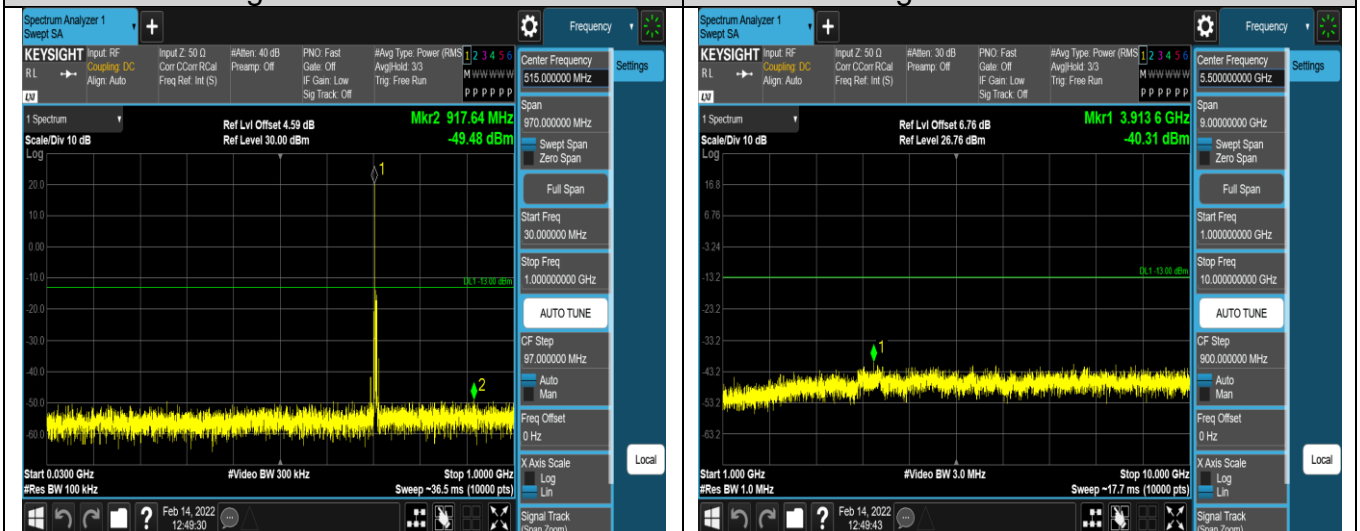

Band17-5MHz-QPSK-23755-1RB#0-
Range2:1000~10000MHz

Band17-5MHz-QPSK-23790-1RB#0-

Band17-5MHz-QPSK-23790-1RB#0-

Band17-5MHz-QPSK-23825-1RB#0-
Range1:30~1000MHz

Band17-5MHz-QPSK-23825-1RB#0-
Range2:1000~10000MHz