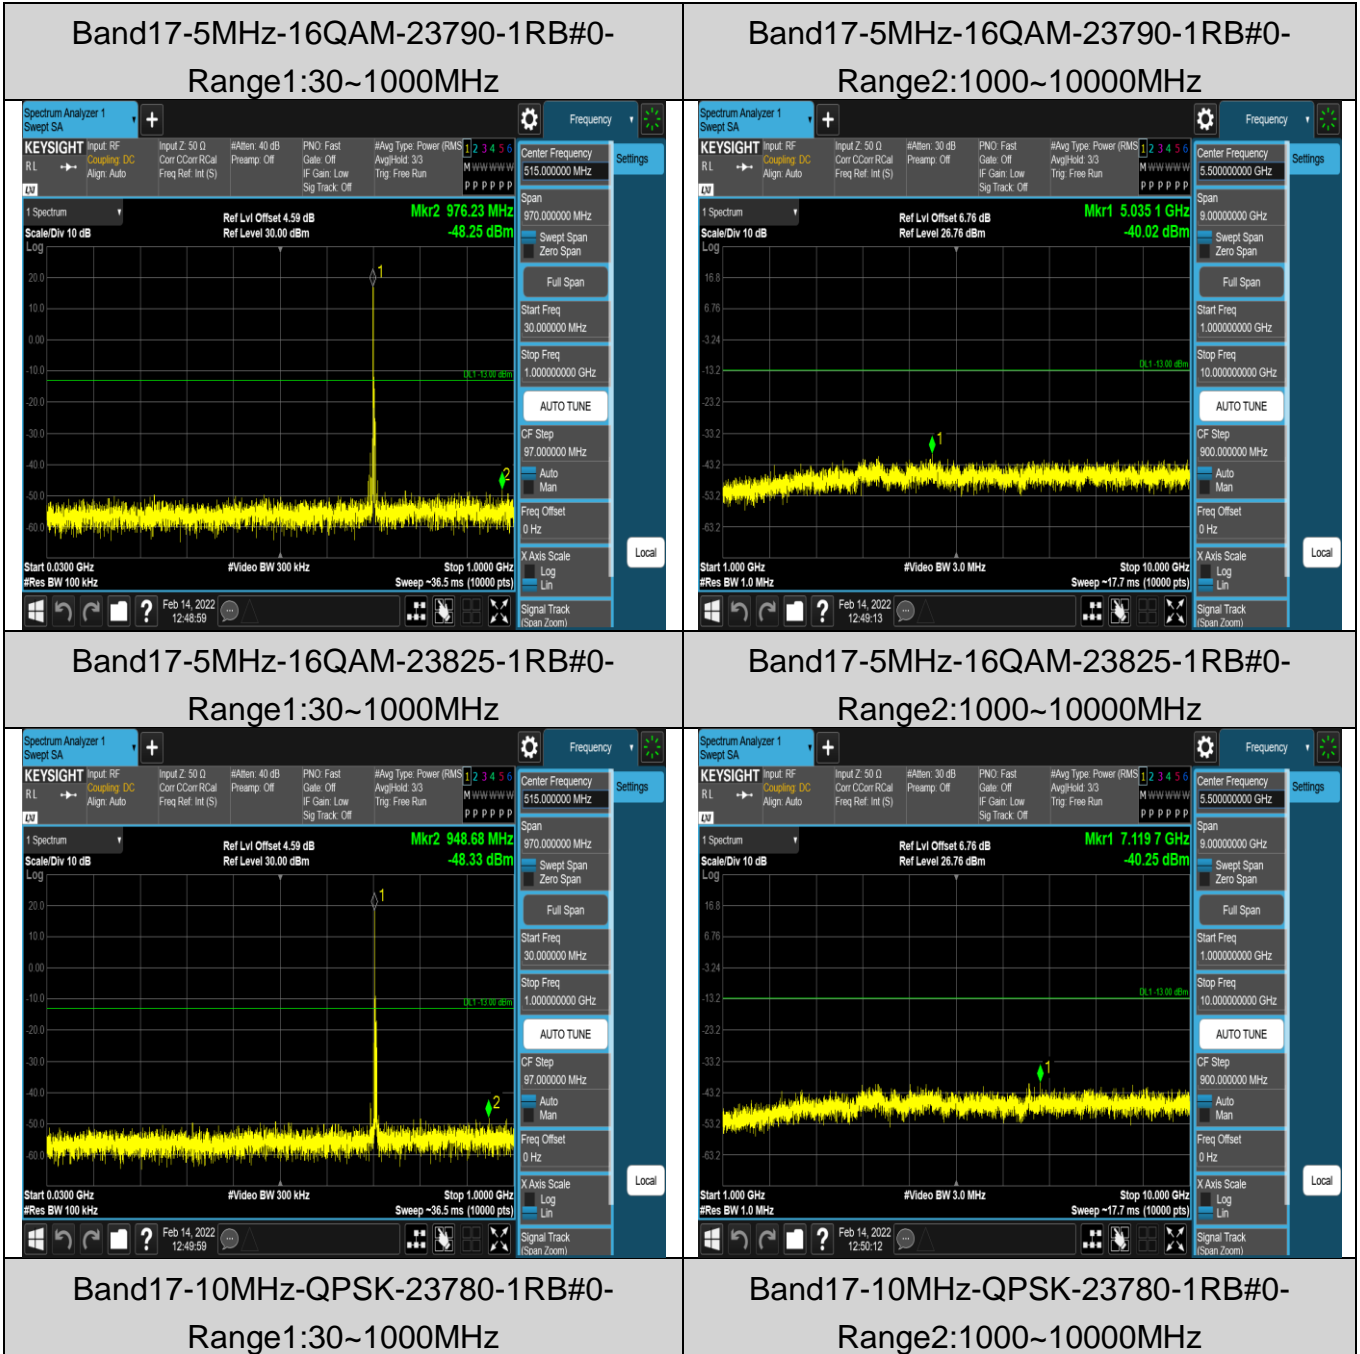

Band13-5MHz-16QAM-23205-1RB#0-

Band13-5MHz-16QAM-23205-1RB#0-

Band13-10MHz-16QAM-23230-1RB#0-
Range2:1000~10000MHz

Band13-10MHz-16QAM-23230-1RB#0-
Range3:1559~1610MHz

Band17-5MHz-QPSK-23755-1RB#0-
Range1:30~1000MHz

Band17-5MHz-QPSK-23755-1RB#0-
Range2:1000~10000MHz

Band17-5MHz-QPSK-23790-1RB#0-

Band17-5MHz-QPSK-23790-1RB#0-

Band17-5MHz-QPSK-23825-1RB#0-
Range1:30~1000MHz

Band17-5MHz-QPSK-23825-1RB#0-
Range2:1000~10000MHz

Band17-5MHz-16QAM-23755-1RB#0-
Range1:30~1000MHz

Band17-5MHz-16QAM-23755-1RB#0-
Range2:1000~10000MHz

Band17-10MHz-QPSK-23790-1RB#0-
Range1:30~1000MHz

Band17-10MHz-QPSK-23790-1RB#0-
Range2:1000~10000MHz

Band17-10MHz-QPSK-23800-1RB#0-
Range1:30~1000MHz