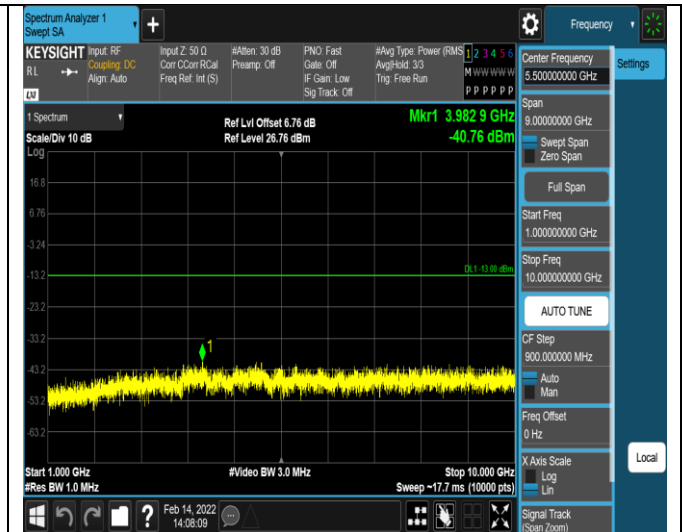

Band17-5MHz-16QAM-23755-1RB#0-
Range1:30~1000MHz

Band17-5MHz-16QAM-23755-1RB#0-
Range2:1000~10000MHz

Band17-10MHz-QPSK-23790-1RB#0-
Range1:30~1000MHz

Band17-10MHz-QPSK-23790-1RB#0-
Range2:1000~10000MHz

Band17-10MHz-QPSK-23800-1RB#0-
Range1:30~1000MHz