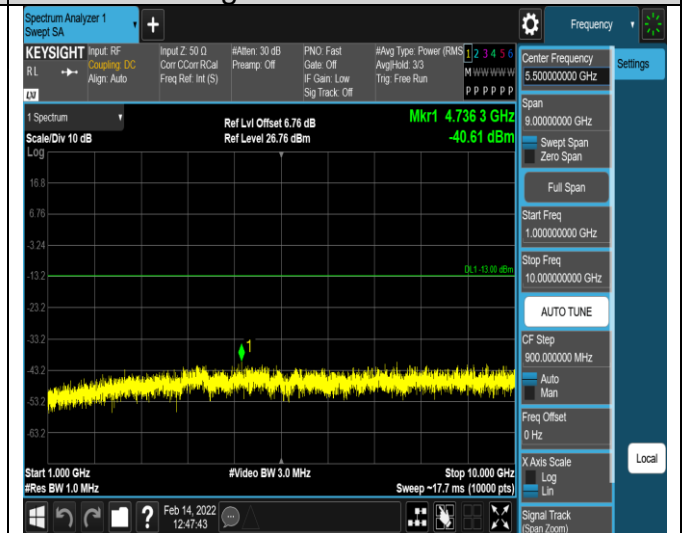

Band17-5MHz-QPSK-23755-1RB#0-
Range2:1000~10000MHz

Band17-5MHz-QPSK-23790-1RB#0-