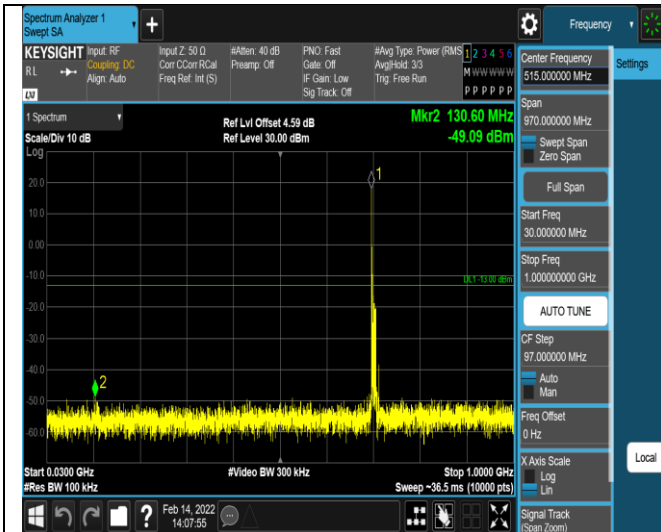

Band17-10MHz-QPSK-23790-1RB#0-
Range1:30~1000MHz