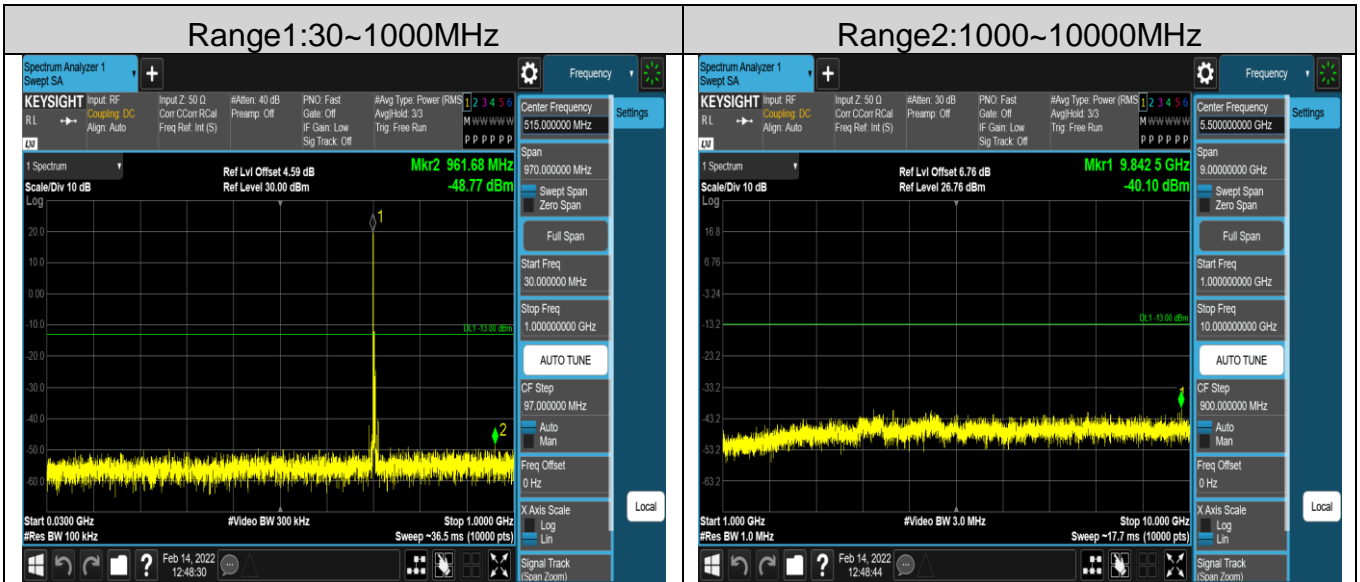

Band17-5MHz-QPSK-23790-1RB#0-

Band17-5MHz-QPSK-23790-1RB#0-

Band17-5MHz-QPSK-23825-1RB#0-
Range2:1000~10000MHz

Band17-5MHz-QPSK-23825-1RB#0-
Range1:30~1000MHz