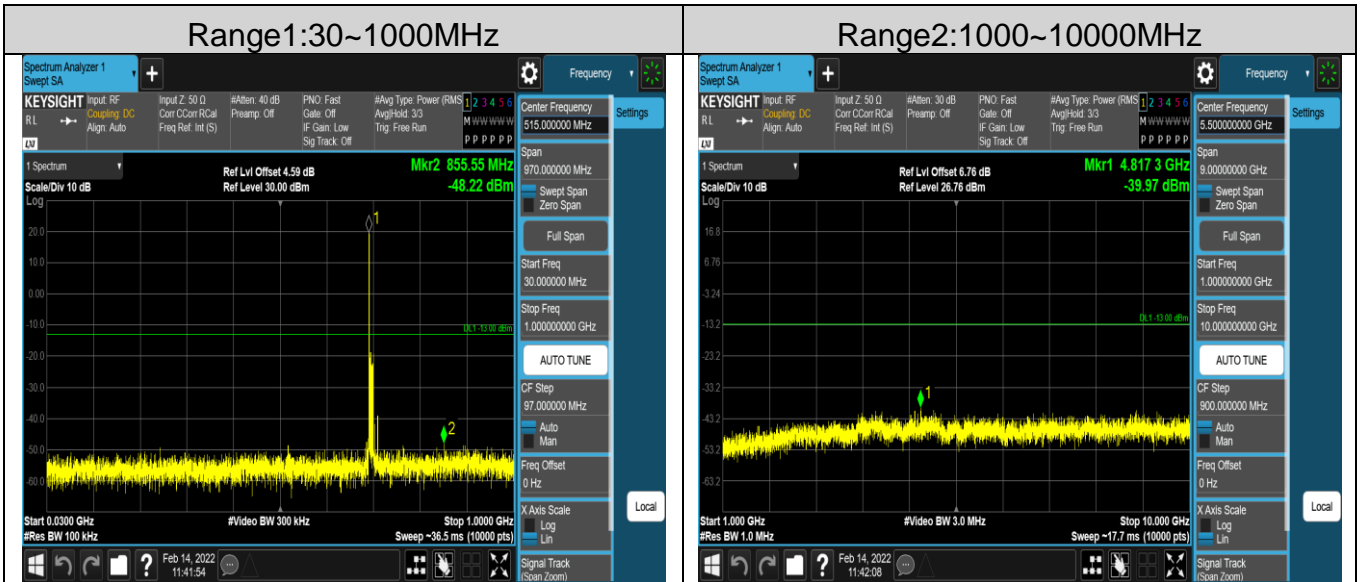

Band12-10MHz-16QAM-23060-1RB#0-

Band12-10MHz-16QAM-23060-1RB#0-