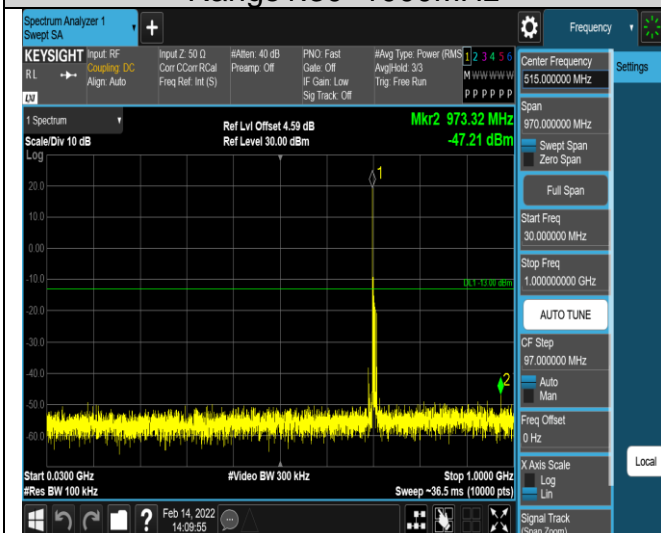

Band17-10MHz-QPSK-23800-1RB#0-
Range1:30~1000MHz

Band17-10MHz-16QAM-23780-1RB#0-