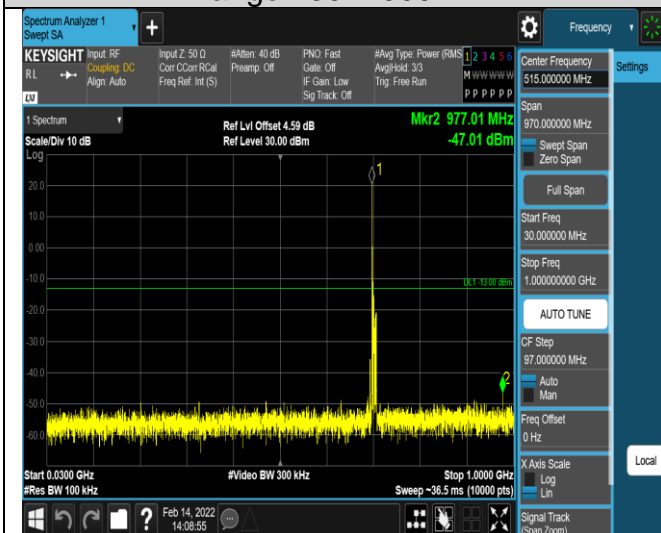

Band17-5MHz-16QAM-23755-1RB#0-
Range1:30~1000MHz

Band17-5MHz-16QAM-23755-1RB#0-
Range2:1000~10000MHz

Band17-10MHz-QPSK-23790-1RB#0-
Range1:30~1000MHz

Band17-10MHz-QPSK-23790-1RB#0-
Range2:1000~10000MHz

Band17-10MHz-QPSK-23800-1RB#0-
Range1:30~1000MHz