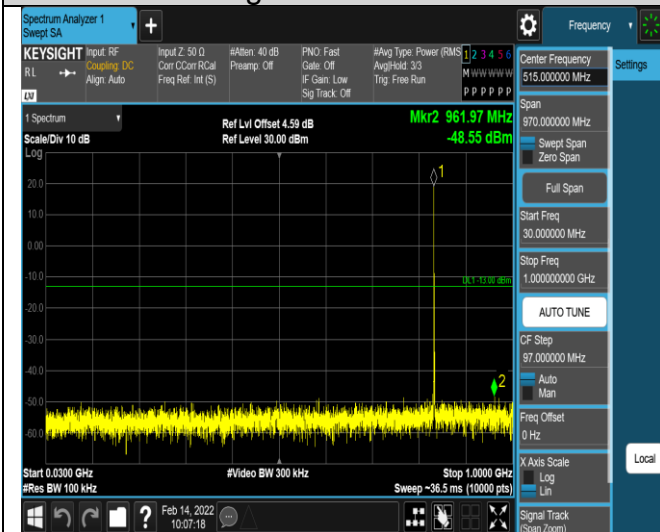

Band5-1.4MHz-QPSK-20643-1RB#0-
Range1:30~1000MHz

Band5-1.4MHz-QPSK-20525-1RB#0-
Range1:30~1000MHz