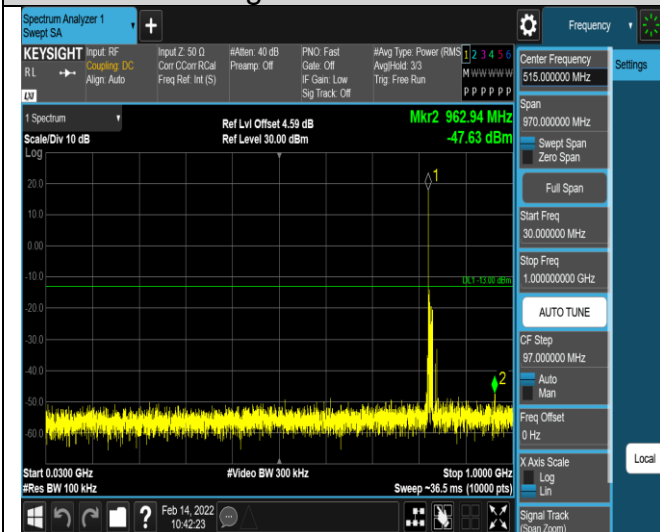

Band5-10MHz-16QAM-20525-1RB#0-
Range1:30~1000MHz

Band5-10MHz-16QAM-20450-1RB#0-
Range1:30~1000MHz