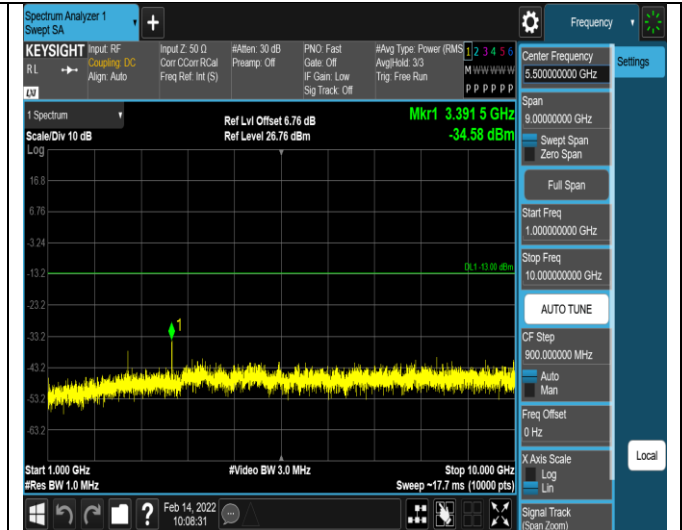

Band5-1.4MHz-QPSK-20525-1RB#0-
Range1:30~1000MHz

Band5-1.4MHz-QPSK-20525-1RB#0-
Range2:1000~10000MHz

Band5-1.4MHz-QPSK-20643-1RB#0-
Range1:30~1000MHz

Band5-1.4MHz-QPSK-20643-1RB#0-
Range2:1000~10000MHz

Band5-1.4MHz-16QAM-20407-1RB#0-
Range1:30~1000MHz

Band5-1.4MHz-16QAM-20407-1RB#0-
Range2:1000~10000MHz

Band5-1.4MHz-16QAM-20525-1RB#0-
Range1:30~1000MHz

Band5-1.4MHz-16QAM-20525-1RB#0-
Range2:1000~10000MHz

Band5-1.4MHz-16QAM-20643-1RB#0-

Band5-1.4MHz-16QAM-20643-1RB#0-