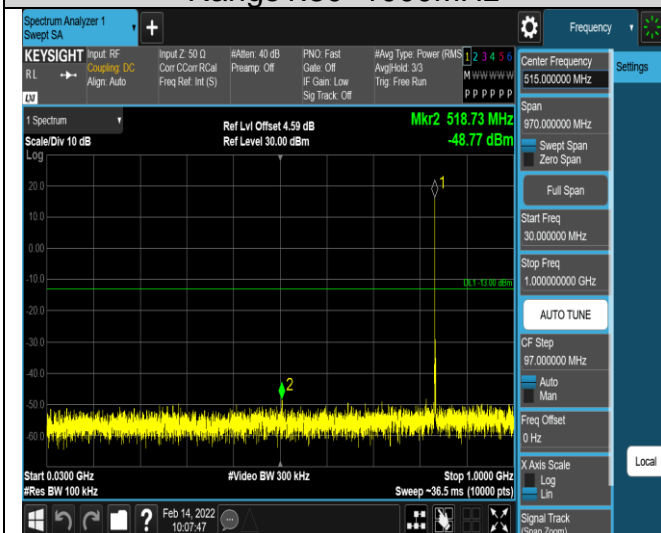

Band5-1.4MHz-QPSK-20525-1RB#0-
Range1:30~1000MHz

Band5-1.4MHz-QPSK-20525-1RB#0-
Range2:1000~10000MHz

Band5-1.4MHz-QPSK-20643-1RB#0-
Range1:30~1000MHz

Band5-1.4MHz-QPSK-20643-1RB#0-
Range2:1000~10000MHz

Band5-1.4MHz-16QAM-20407-1RB#0-
Range1:30~1000MHz

Band5-1.4MHz-16QAM-20407-1RB#0-
Range2:1000~10000MHz

Band5-1.4MHz-16QAM-20525-1RB#0-
Range1:30~1000MHz

Band5-1.4MHz-16QAM-20525-1RB#0-
Range2:1000~10000MHz

Band5-1.4MHz-16QAM-20643-1RB#0-

Band5-1.4MHz-16QAM-20643-1RB#0-