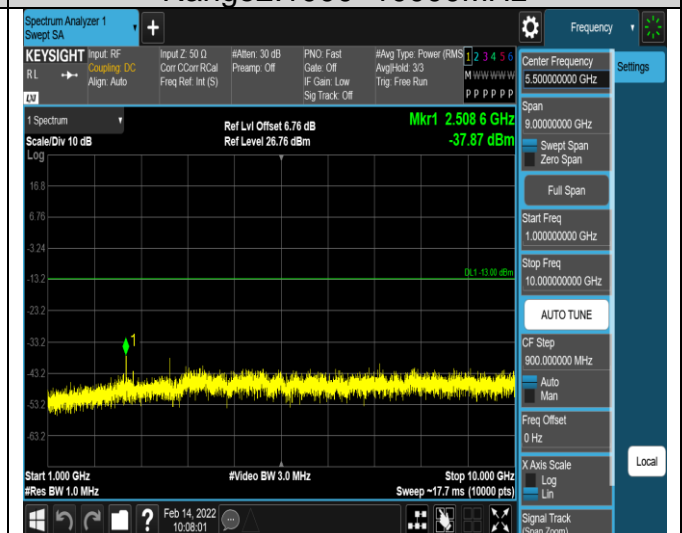

Band5-1.4MHz-16QAM-20407-1RB#0-
Range2:1000~10000MHz

Band5-1.4MHz-16QAM-20525-1RB#0-
Range1:30~1000MHz

Band5-1.4MHz-16QAM-20525-1RB#0-
Range2:1000~10000MHz

Band5-1.4MHz-16QAM-20643-1RB#0-

Band5-1.4MHz-16QAM-20643-1RB#0-