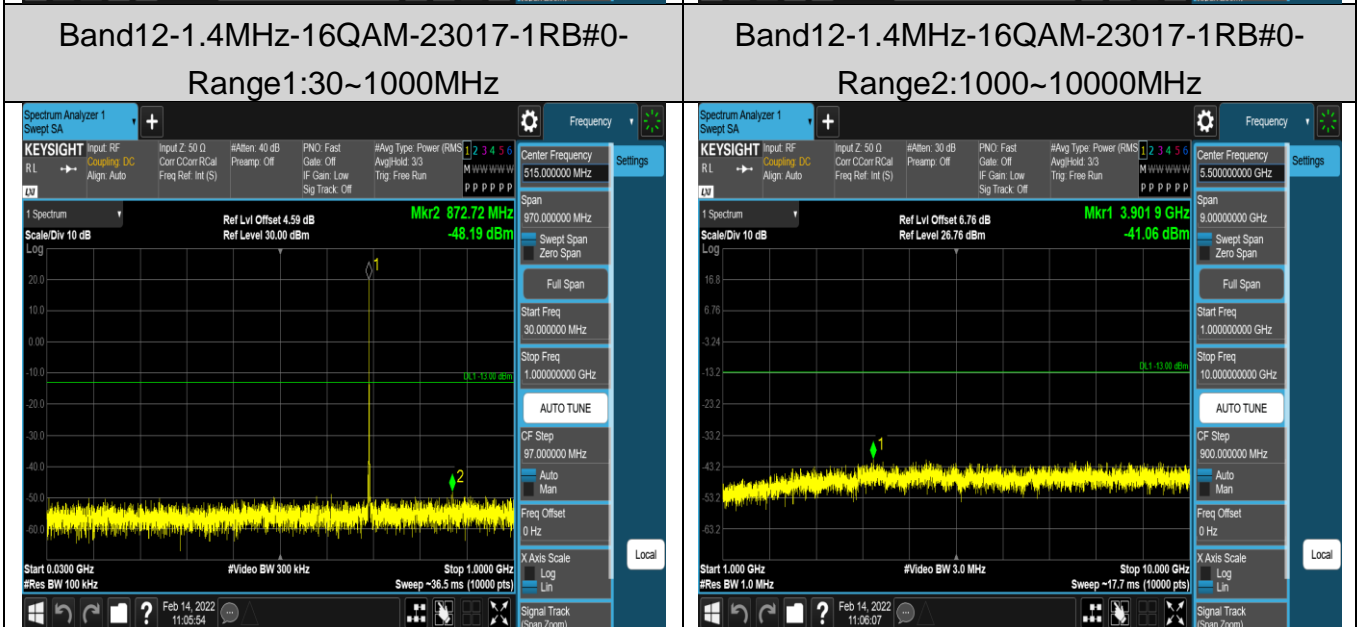

Band12-1.4MHz-16QAM-23095-1RB#0-
Range1:30~1000MHz

Band12-1.4MHz-16QAM-23095-1RB#0-
Range2:1000~10000MHz