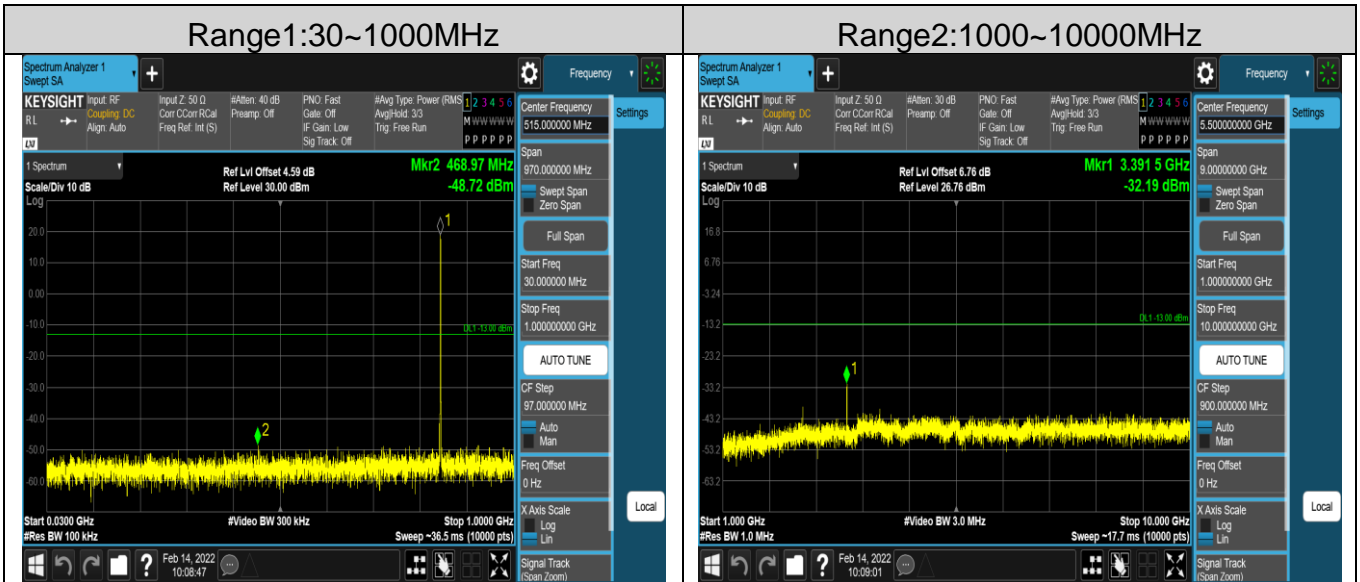

Band5-1.4MHz-16QAM-20407-1RB#0-
Range2:1000~10000MHz

Band5-1.4MHz-16QAM-20525-1RB#0-
Range1:30~1000MHz

Band5-1.4MHz-16QAM-20525-1RB#0-
Range2:1000~10000MHz

Band5-1.4MHz-16QAM-20643-1RB#0-

Band5-1.4MHz-16QAM-20643-1RB#0-