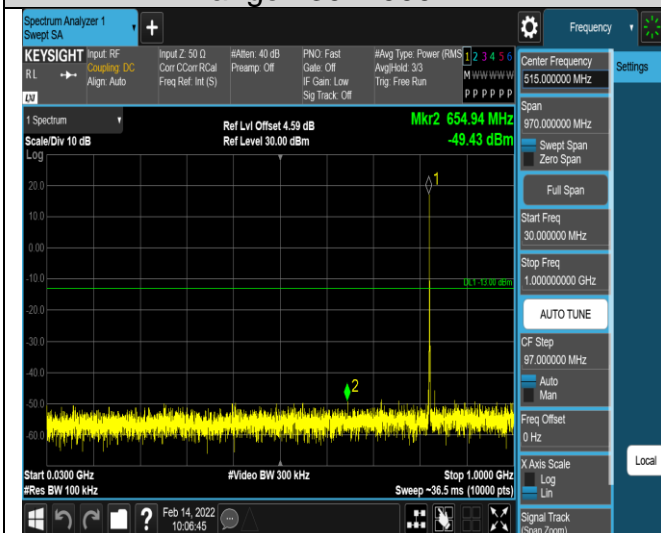

Band5-1.4MHz-QPSK-20525-1RB#0-
Range1:30~1000MHz

Band5-1.4MHz-QPSK-20525-1RB#0-
Range2:1000~10000MHz

Band5-1.4MHz-QPSK-20643-1RB#0-
Range1:30~1000MHz

Band5-1.4MHz-QPSK-20643-1RB#0-
Range2:1000~10000MHz

Band5-1.4MHz-16QAM-20407-1RB#0-
Range1:30~1000MHz

Band5-1.4MHz-16QAM-20407-1RB#0-
Range2:1000~10000MHz

Band5-1.4MHz-16QAM-20525-1RB#0-
Range1:30~1000MHz

Band5-1.4MHz-16QAM-20525-1RB#0-
Range2:1000~10000MHz

Band5-1.4MHz-16QAM-20643-1RB#0-

Band5-1.4MHz-16QAM-20643-1RB#0-