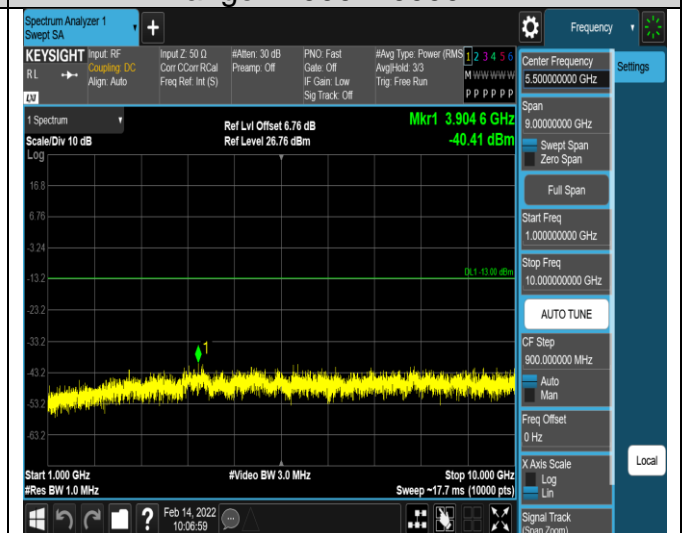

Band5-1.4MHz-QPSK-20525-1RB#0-
Range1:30~1000MHz

Band5-1.4MHz-QPSK-20525-1RB#0-
Range2:1000~10000MHz

Band5-1.4MHz-QPSK-20643-1RB#0-
Range1:30~1000MHz

Band5-1.4MHz-QPSK-20643-1RB#0-
Range2:1000~10000MHz

Band5-1.4MHz-16QAM-20407-1RB#0-
Range1:30~1000MHz

Band5-1.4MHz-16QAM-20407-1RB#0-
Range2:1000~10000MHz

Band5-1.4MHz-16QAM-20525-1RB#0-
Range1:30~1000MHz

Band5-1.4MHz-16QAM-20525-1RB#0-
Range2:1000~10000MHz

Band5-1.4MHz-16QAM-20643-1RB#0-

Band5-1.4MHz-16QAM-20643-1RB#0-