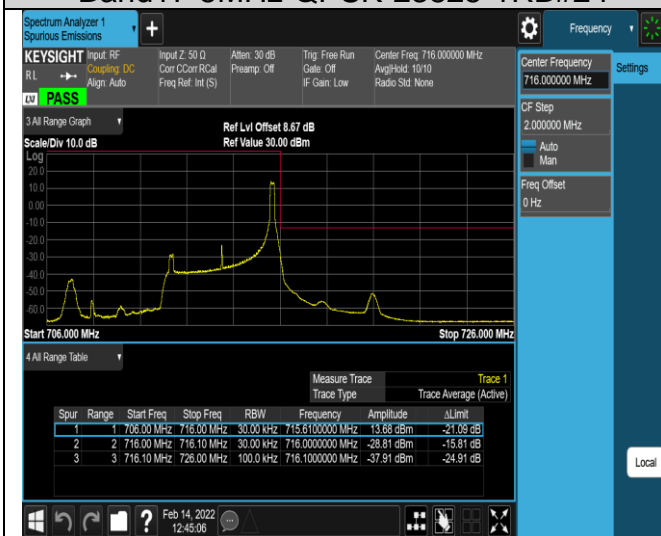

Band17-5MHz-QPSK-23825-1RB#24

Band17-5MHz-16QAM-23755-1RB#0