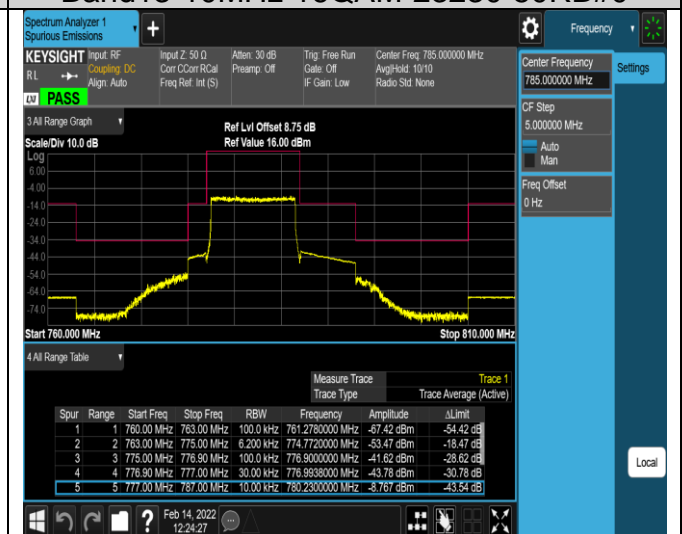

Band13-10MHz-16QAM-23230-1RB#0

Band 13-10MHz-16QAM-23230-1RB#49

Band13-10MHz-16QAM-23230-50RB#0

Band17-5MHz-QPSK-23755-1RB#0

Band17-5MHz-QPSK-23755-1RB#24

Band17-5MHz-QPSK-23755-25RB#0

Band17-5MHz-QPSK-23825-1RB#0