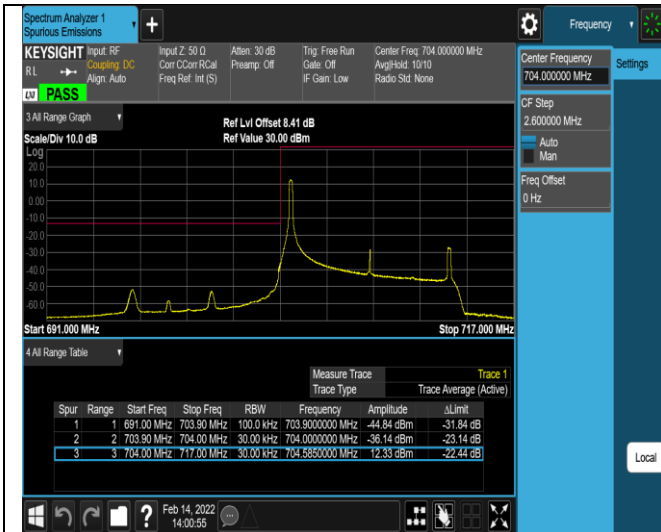

Band17-10MHz-16QAM-23780-1RB#0

Band17-10MHz-16QAM-23780-1RB#49

Band17-10MHz-16QAM-23780-50RB#0

Band17-10MHz-16QAM-23800-1RB#0

Band17-10MHz-16QAM-23800-1RB#49

Band17-10MHz-16QAM-23800-50RB#0

Appendix E: Conducted Spurious Emission
Test Result (worst case)