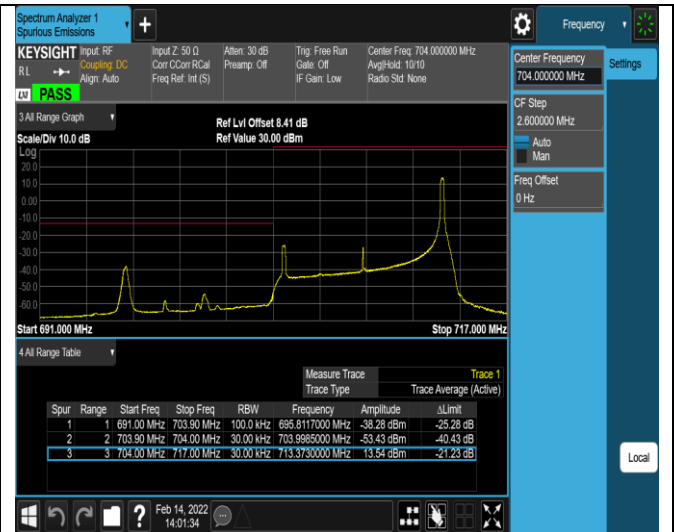

Band17-5MHz-16QAM-23825-25RB#0

Band17-10MHz-QPSK-23780-1RB#0

Band17-10MHz-QPSK-23780-1RB#49

Band17-10MHz-QPSK-23780-50RB#0

Band17-10MHz-QPSK-23800-1RB#0

Band17-10MHz-QPSK-23800-1RB#49

Band17-10MHz-QPSK-23800-50RB#0

Band17-10MHz-16QAM-23780-1RB#0

Band17-10MHz-16QAM-23780-1RB#49

Band17-10MHz-16QAM-23780-50RB#0

Band17-10MHz-16QAM-23800-1RB#0

Band17-10MHz-16QAM-23800-1RB#49

Band17-10MHz-16QAM-23800-50RB#0

Appendix E: Conducted Spurious Emission
Test Result (worst case)