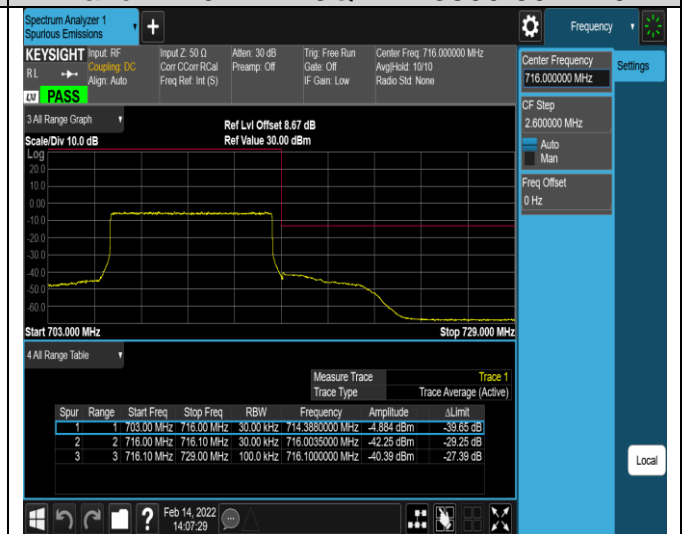

Band17-10MHz-16QAM-23780-1RB#0

Band17-10MHz-16QAM-23780-1RB#49

Band17-10MHz-16QAM-23780-50RB#0

Band17-10MHz-16QAM-23800-1RB#0

Band17-10MHz-16QAM-23800-1RB#49

Band17-10MHz-16QAM-23800-50RB#0

Appendix E: Conducted Spurious Emission
Test Result (worst case)