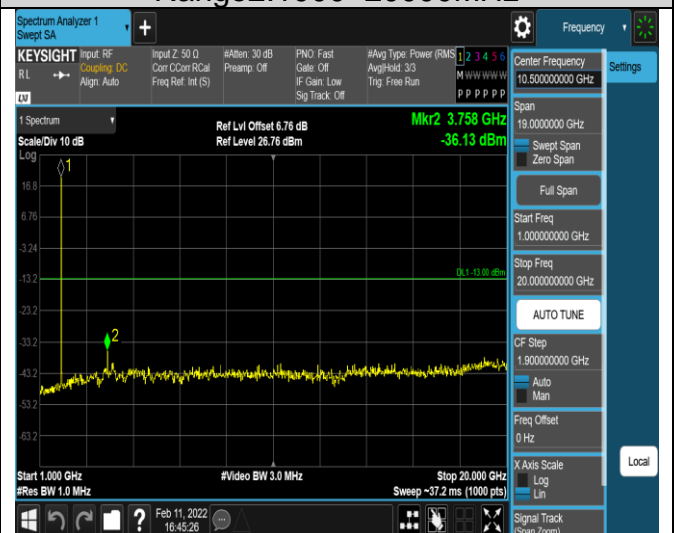

Band2-1.4MHz-16QAM-18900-1RB#0-
Range2:1000~20000MHz

Band2-1.4MHz-16QAM-19193-1RB#0-