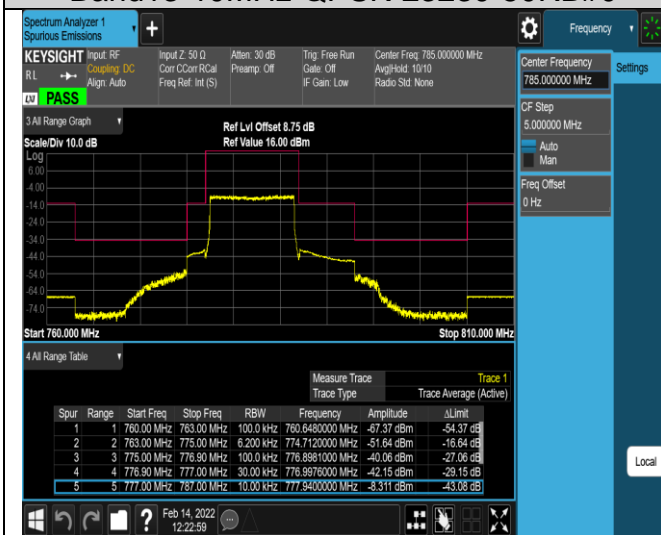

Band13-5MHz-16QAM-23205-25RB#0

Band13-5MHz-16QAM-23255-1RB#0

Band13-5MHz-16QAM-23255-1RB#24

Band13-5MHz-16QAM-23255-25RB#0

Band13-10MHz-QPSK-23230-1RB#0

Band13-10MHz-QPSK-23230-1RB#49

Band13-10MHz-QPSK-23230-50RB#0

Band13-10MHz-16QAM-23230-1RB#0

Band 13-10MHz-16QAM-23230-1RB#49

Band13-10MHz-16QAM-23230-50RB#0

Band17-5MHz-QPSK-23755-1RB#0

Band17-5MHz-QPSK-23755-1RB#24

Band17-5MHz-QPSK-23755-25RB#0

Band17-5MHz-QPSK-23825-1RB#0