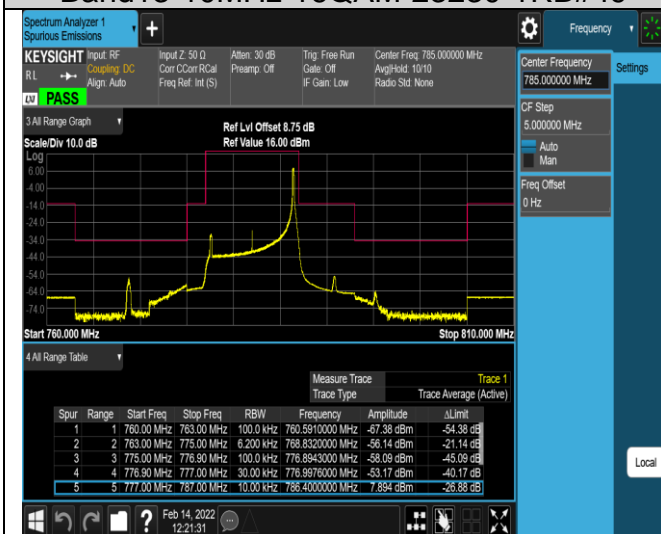

Band 13-10MHz-16QAM-23230-1RB#49

Band17-5MHz-QPSK-23755-1RB#0