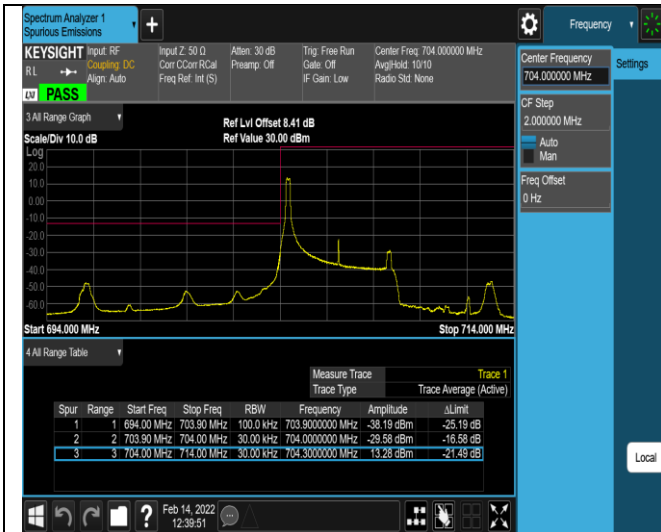

Band13-10MHz-16QAM-23230-1RB#0

Band 13-10MHz-16QAM-23230-1RB#49

Band13-10MHz-16QAM-23230-50RB#0

Band17-5MHz-QPSK-23755-1RB#0

Band17-5MHz-QPSK-23755-1RB#24

Band17-5MHz-QPSK-23755-25RB#0

Band17-5MHz-QPSK-23825-1RB#0