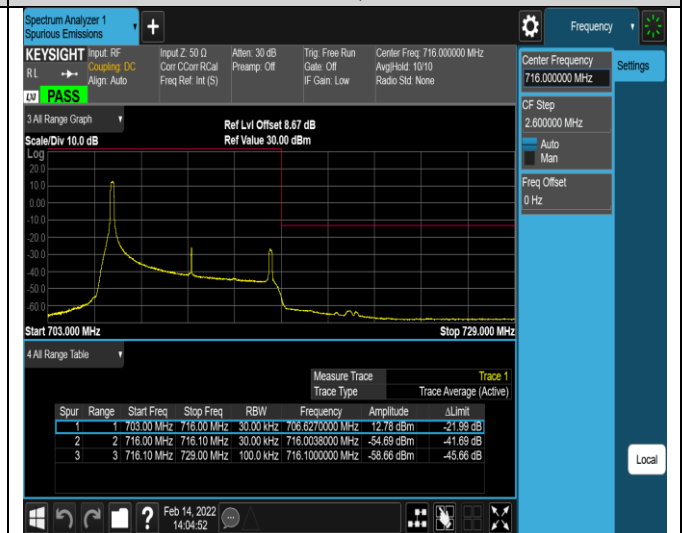

Band17-10MHz-16QAM-23780-1RB#0

Band17-10MHz-16QAM-23780-1RB#49

Band17-10MHz-16QAM-23780-50RB#0

Band17-10MHz-16QAM-23800-1RB#0

Band17-10MHz-16QAM-23800-1RB#49

Band17-10MHz-16QAM-23800-50RB#0

Appendix E: Conducted Spurious Emission
Test Result (worst case)