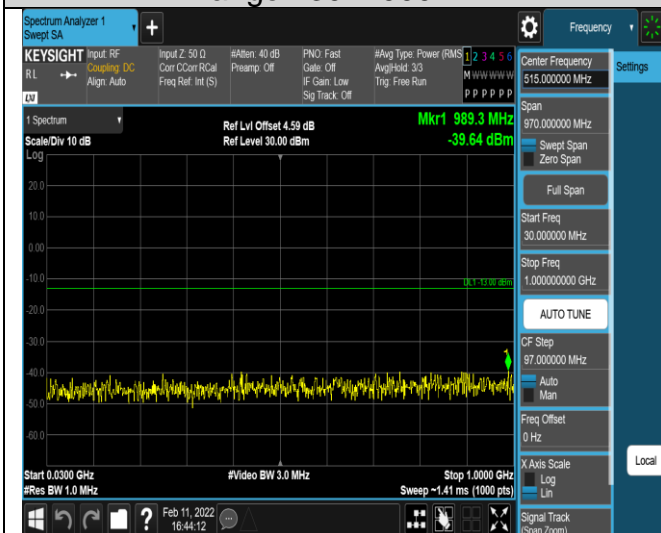

Remark: All bandwidth and all modulation had been tested, but only the worst case data displayed in this report.

Test Graphs

Band2-1.4MHz-16QAM-18607-1RB#0-
Range1:30~1000MHz

Band2-1.4MHz-16QAM-18607-1RB#0-
Range2:1000~20000MHz

Band2-1.4MHz-16QAM-18900-1RB#0-
Range1:30~1000MHz

Band2-1.4MHz-16QAM-18900-1RB#0-
Range2:1000~20000MHz

Band2-1.4MHz-16QAM-19193-1RB#0-

Band2-1.4MHz-16QAM-19193-1RB#0-

Band2-20MHz-QPSK-19100-1RB#0-
Range1:30~1000MHz