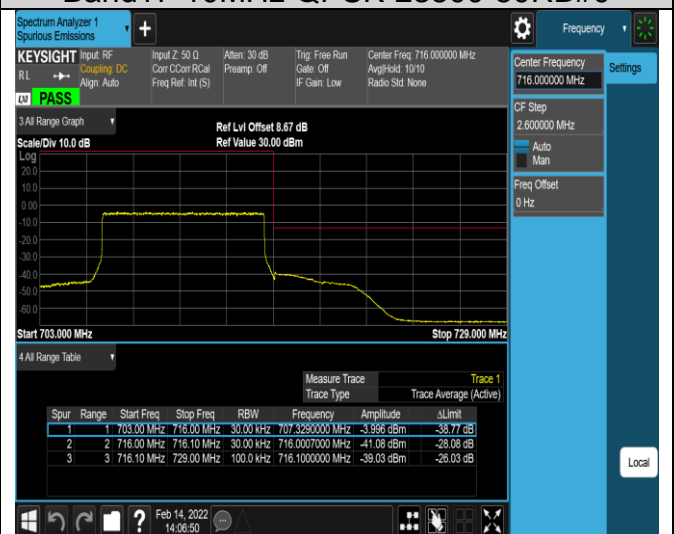

Band17-5MHz-16QAM-23825-25RB#0

Band17-10MHz-QPSK-23780-1RB#0

Band17-10MHz-QPSK-23780-1RB#49

Band17-10MHz-QPSK-23780-50RB#0

Band17-10MHz-QPSK-23800-1RB#0

Band17-10MHz-QPSK-23800-1RB#49

Band17-10MHz-QPSK-23800-50RB#0

Band17-10MHz-16QAM-23780-1RB#0

Band17-10MHz-16QAM-23780-1RB#49

Band17-10MHz-16QAM-23780-50RB#0

Band17-10MHz-16QAM-23800-1RB#0

Band17-10MHz-16QAM-23800-1RB#49

Band17-10MHz-16QAM-23800-50RB#0

Appendix E: Conducted Spurious Emission
Test Result (worst case)