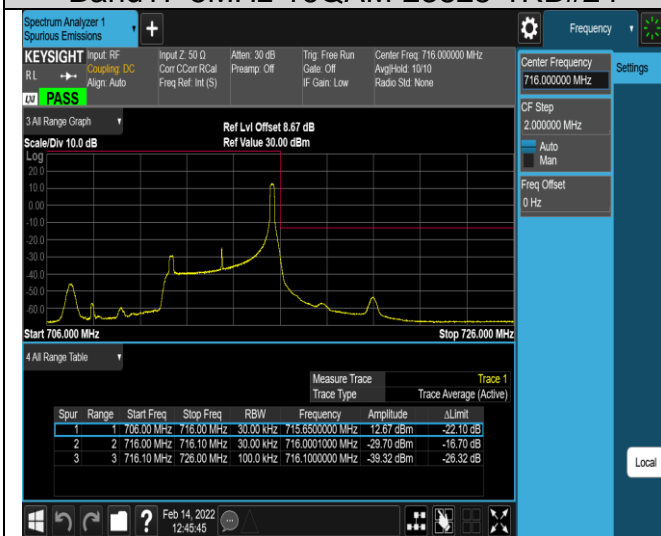

Band17-5MHz-16QAM-23825-1RB#24

Band17-10MHz-QPSK-23780-1RB#0