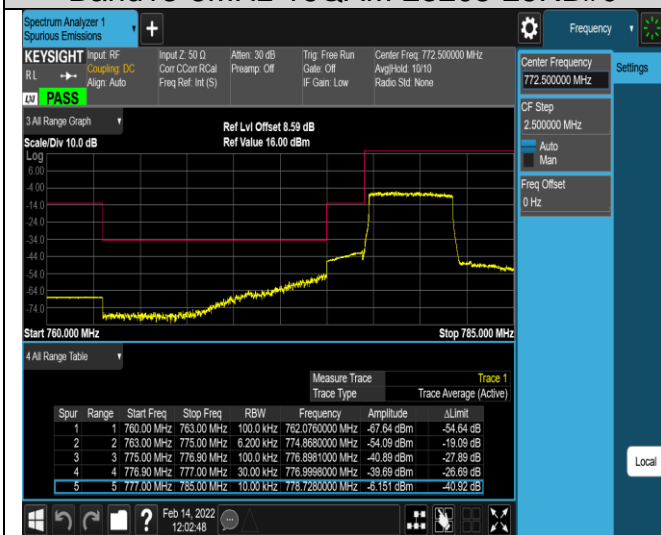

Band13-5MHz-16QAM-23205-25RB#0

Band13-5MHz-16QAM-23255-1RB#0

Band13-5MHz-16QAM-23255-1RB#24

Band13-5MHz-16QAM-23255-25RB#0

Band13-10MHz-QPSK-23230-1RB#0

Band13-10MHz-QPSK-23230-1RB#49

Band13-10MHz-QPSK-23230-50RB#0

Band13-10MHz-16QAM-23230-1RB#0

Band 13-10MHz-16QAM-23230-1RB#49

Band13-10MHz-16QAM-23230-50RB#0

Band17-5MHz-QPSK-23755-1RB#0

Band17-5MHz-QPSK-23755-1RB#24

Band17-5MHz-QPSK-23755-25RB#0

Band17-5MHz-QPSK-23825-1RB#0