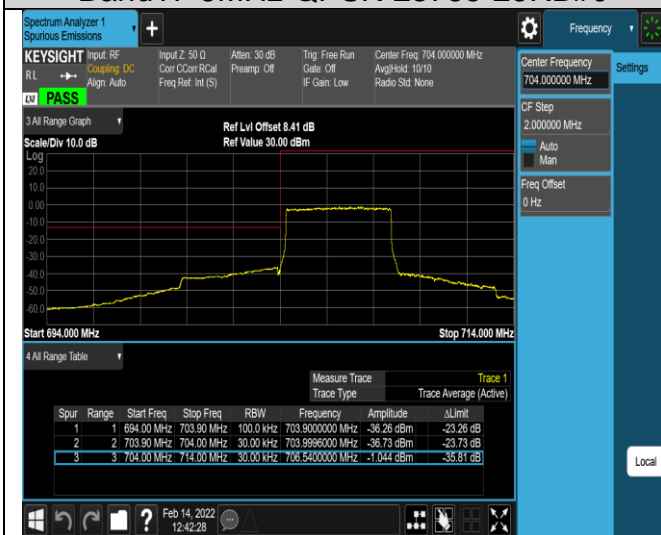

Band13-10MHz-16QAM-23230-1RB#0

Band 13-10MHz-16QAM-23230-1RB#49

Band13-10MHz-16QAM-23230-50RB#0

Band17-5MHz-QPSK-23755-1RB#0

Band17-5MHz-QPSK-23755-1RB#24

Band17-5MHz-QPSK-23755-25RB#0

Band17-5MHz-QPSK-23825-1RB#0