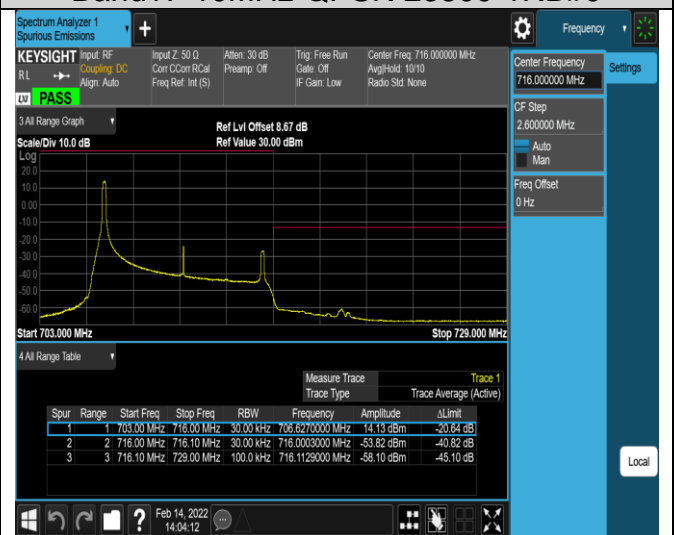

Band17-5MHz-16QAM-23825-25RB#0

Band17-10MHz-QPSK-23780-1RB#0

Band17-10MHz-QPSK-23780-1RB#49

Band17-10MHz-QPSK-23780-50RB#0

Band17-10MHz-QPSK-23800-1RB#0

Band17-10MHz-QPSK-23800-1RB#49

Band17-10MHz-QPSK-23800-50RB#0

Band17-10MHz-16QAM-23780-1RB#0

Band17-10MHz-16QAM-23780-1RB#49

Band17-10MHz-16QAM-23780-50RB#0

Band17-10MHz-16QAM-23800-1RB#0

Band17-10MHz-16QAM-23800-1RB#49

Band17-10MHz-16QAM-23800-50RB#0

Appendix E: Conducted Spurious Emission
Test Result (worst case)