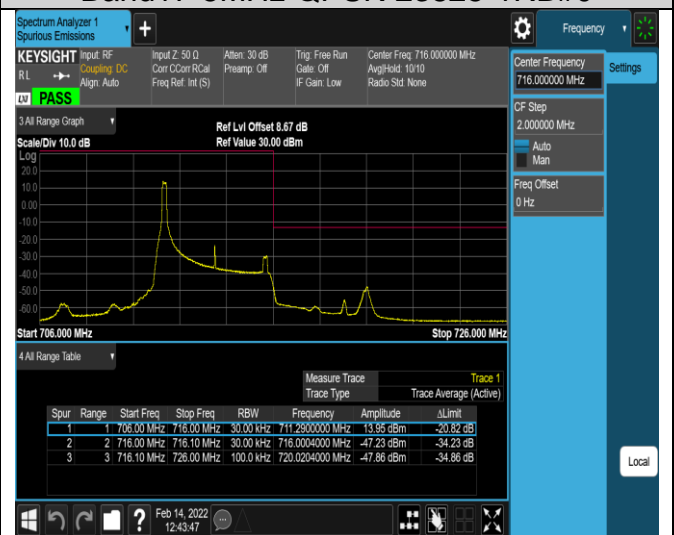

Band17-5MHz-QPSK-23825-1RB#0

Band17-5MHz-QPSK-23825-25RB#0