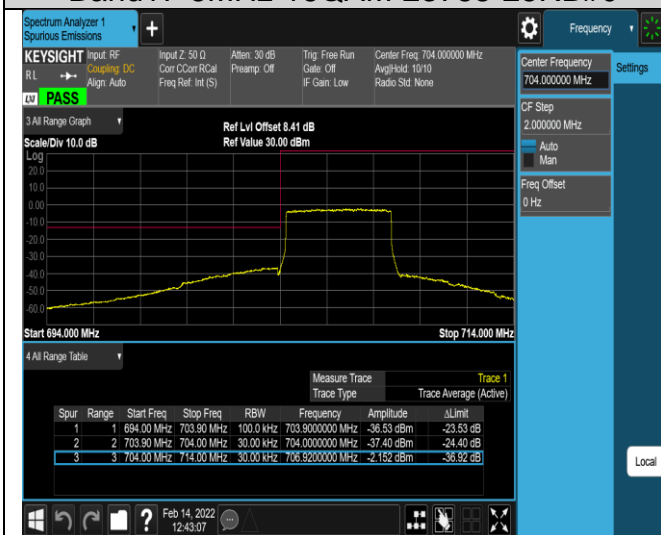

Band17-5MHz-QPSK-23825-1RB#24

Band17-5MHz-QPSK-23825-25RB#0

Band17-5MHz-16QAM-23755-1RB#0

Band17-5MHz-16QAM-23755-1RB#24

Band17-5MHz-16QAM-23755-25RB#0

Band17-5MHz-16QAM-23825-1RB#0

Band17-5MHz-16QAM-23825-1RB#24