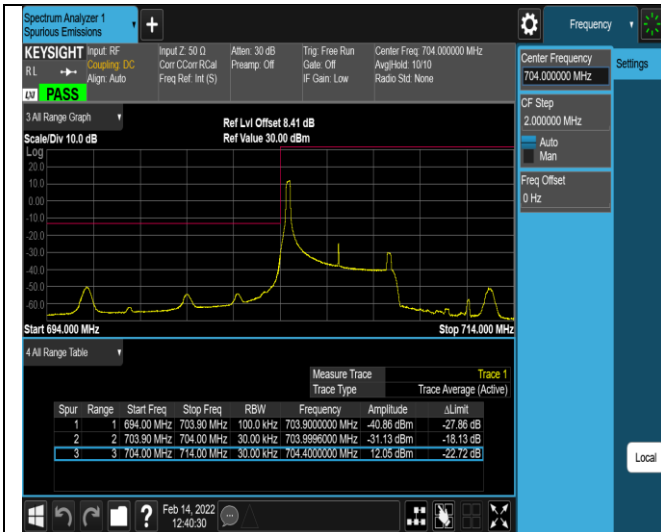

Band17-5MHz-QPSK-23825-1RB#24

Band17-5MHz-QPSK-23825-25RB#0

Band17-5MHz-16QAM-23755-1RB#0

Band17-5MHz-16QAM-23755-1RB#24

Band17-5MHz-16QAM-23755-25RB#0

Band17-5MHz-16QAM-23825-1RB#0

Band17-5MHz-16QAM-23825-1RB#24