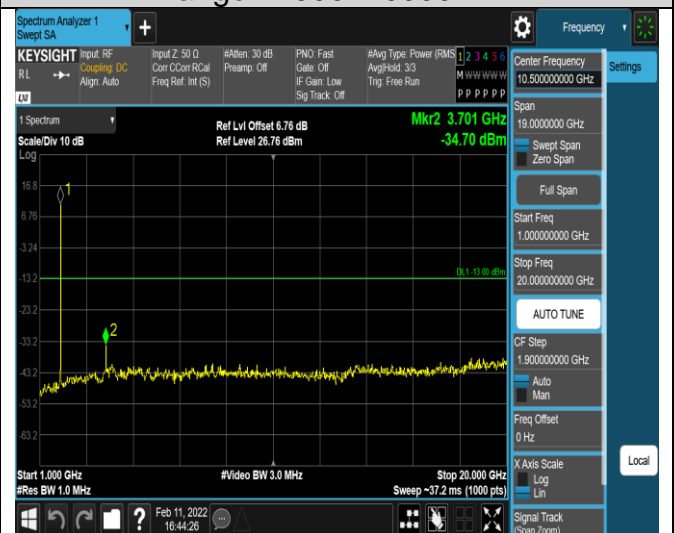

Remark: All bandwidth and all modulation had been tested, but only the worst case data displayed in this report.

Test Graphs

Band2-1.4MHz-16QAM-18607-1RB#0-
Range1:30~1000MHz

Band2-1.4MHz-16QAM-18607-1RB#0-
Range2:1000~20000MHz

Band2-1.4MHz-16QAM-18900-1RB#0-
Range1:30~1000MHz

Band2-1.4MHz-16QAM-18900-1RB#0-
Range2:1000~20000MHz

Band2-1.4MHz-16QAM-19193-1RB#0-

Band2-1.4MHz-16QAM-19193-1RB#0-

Band2-20MHz-QPSK-19100-1RB#0-
Range1:30~1000MHz