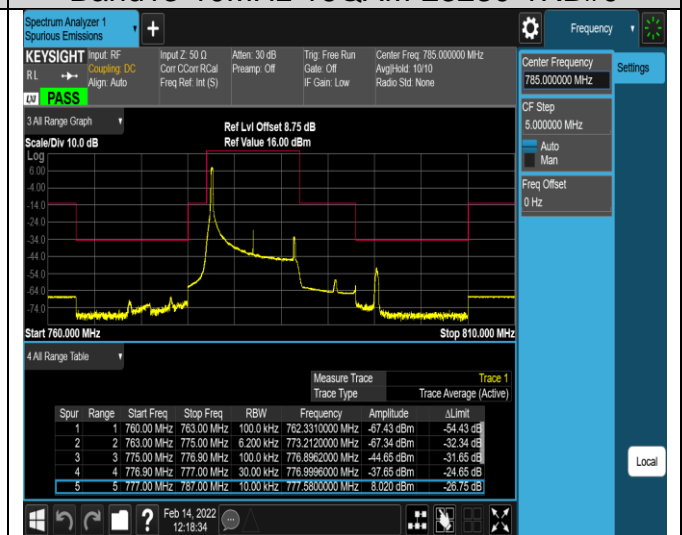

Band13-10MHz-16QAM-23230-1RB#0

Band13-10MHz-16QAM-23230-50RB#0