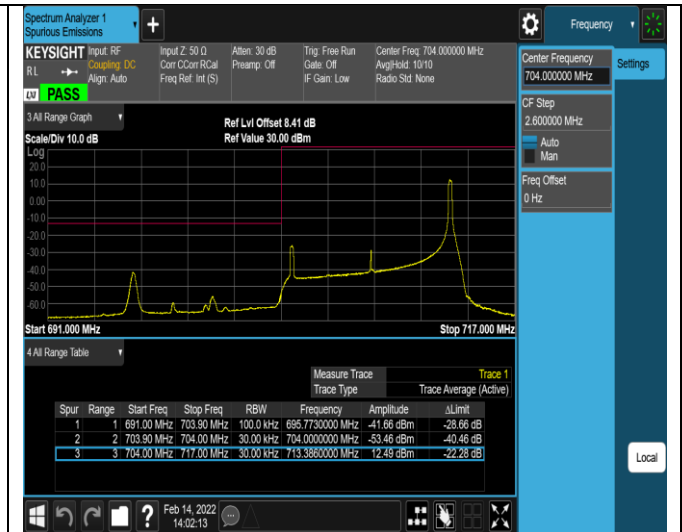

Band17-5MHz-16QAM-23825-25RB#0

Band17-10MHz-QPSK-23780-1RB#0

Band17-10MHz-QPSK-23780-1RB#49

Band17-10MHz-QPSK-23780-50RB#0

Band17-10MHz-QPSK-23800-1RB#0

Band17-10MHz-QPSK-23800-1RB#49

Band17-10MHz-QPSK-23800-50RB#0

Band17-10MHz-16QAM-23780-1RB#0

Band17-10MHz-16QAM-23780-1RB#49

Band17-10MHz-16QAM-23780-50RB#0

Band17-10MHz-16QAM-23800-1RB#0

Band17-10MHz-16QAM-23800-1RB#49

Band17-10MHz-16QAM-23800-50RB#0

Appendix E: Conducted Spurious Emission
Test Result (worst case)