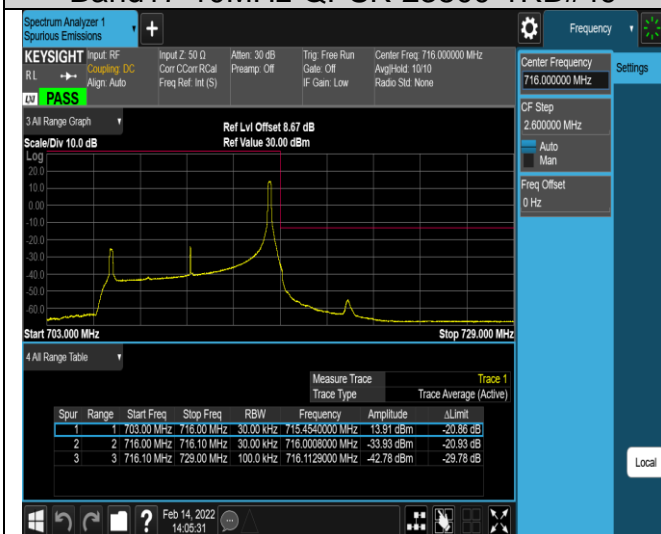

Band17-5MHz-16QAM-23825-25RB#0

Band17-10MHz-QPSK-23780-1RB#0

Band17-10MHz-QPSK-23780-1RB#49

Band17-10MHz-QPSK-23780-50RB#0

Band17-10MHz-QPSK-23800-1RB#0

Band17-10MHz-QPSK-23800-1RB#49

Band17-10MHz-QPSK-23800-50RB#0

Band17-10MHz-16QAM-23780-1RB#0

Band17-10MHz-16QAM-23780-1RB#49

Band17-10MHz-16QAM-23780-50RB#0

Band17-10MHz-16QAM-23800-1RB#0

Band17-10MHz-16QAM-23800-1RB#49

Band17-10MHz-16QAM-23800-50RB#0

Appendix E: Conducted Spurious Emission
Test Result (worst case)