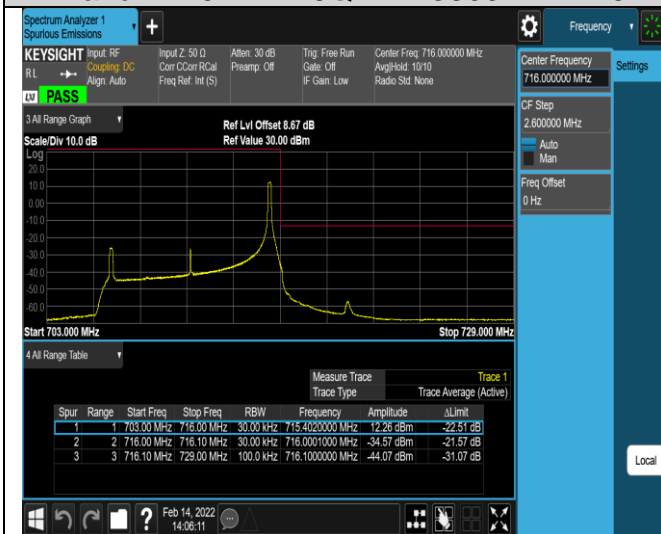

Band17-10MHz-16QAM-23780-1RB#0

Band17-10MHz-16QAM-23780-1RB#49

Band17-10MHz-16QAM-23780-50RB#0

Band17-10MHz-16QAM-23800-1RB#0

Band17-10MHz-16QAM-23800-1RB#49

Band17-10MHz-16QAM-23800-50RB#0

Appendix E: Conducted Spurious Emission
Test Result (worst case)