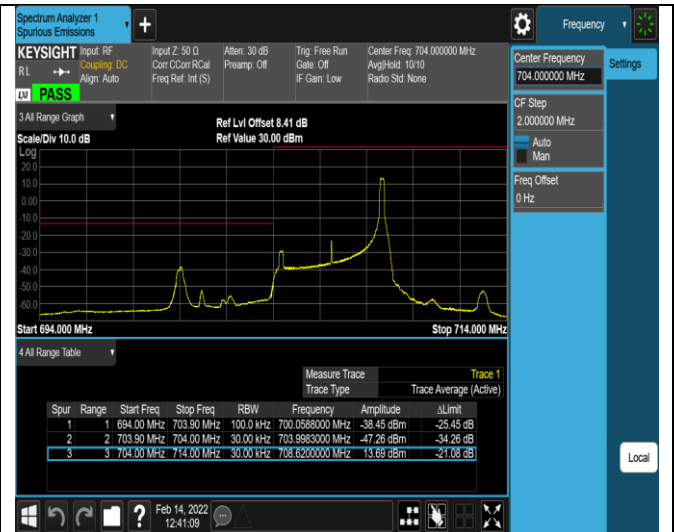

Band13-10MHz-16QAM-23230-1RB#0

Band 13-10MHz-16QAM-23230-1RB#49

Band13-10MHz-16QAM-23230-50RB#0

Band17-5MHz-QPSK-23755-1RB#0

Band17-5MHz-QPSK-23755-1RB#24

Band17-5MHz-QPSK-23755-25RB#0

Band17-5MHz-QPSK-23825-1RB#0