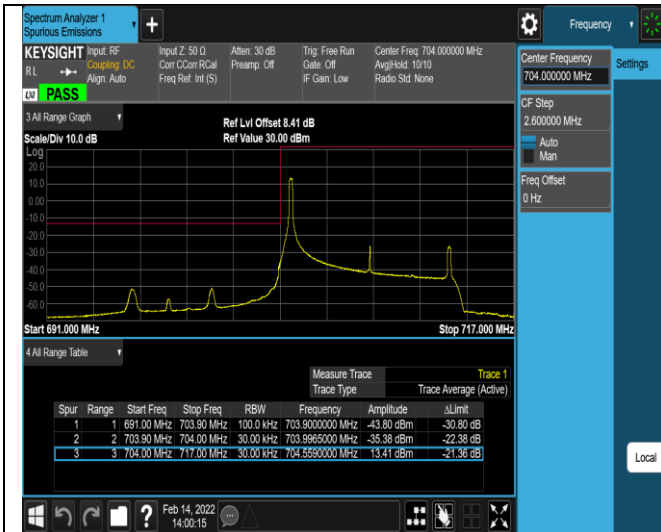

Band17-10MHz-QPSK-23780-1RB#0

Band17-10MHz-QPSK-23780-50RB#0