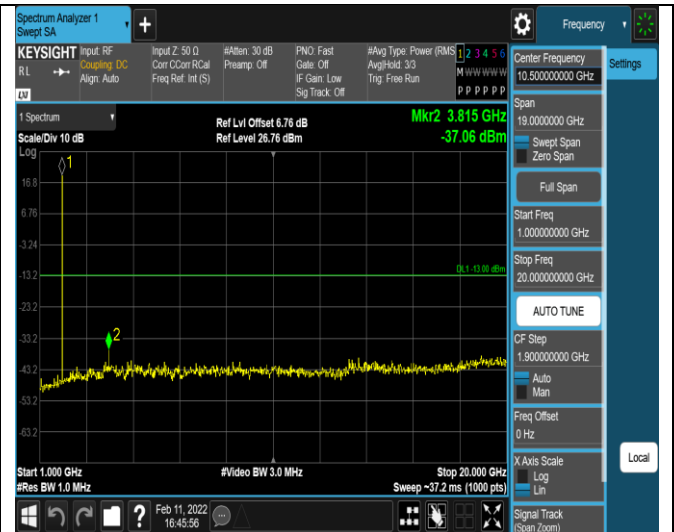

Remark: All bandwidth and all modulation had been tested, but only the worst case data displayed in this report.

Test Graphs

Band2-1.4MHz-16QAM-18607-1RB#0-
Range1:30~1000MHz

Band2-1.4MHz-16QAM-18607-1RB#0-
Range2:1000~20000MHz