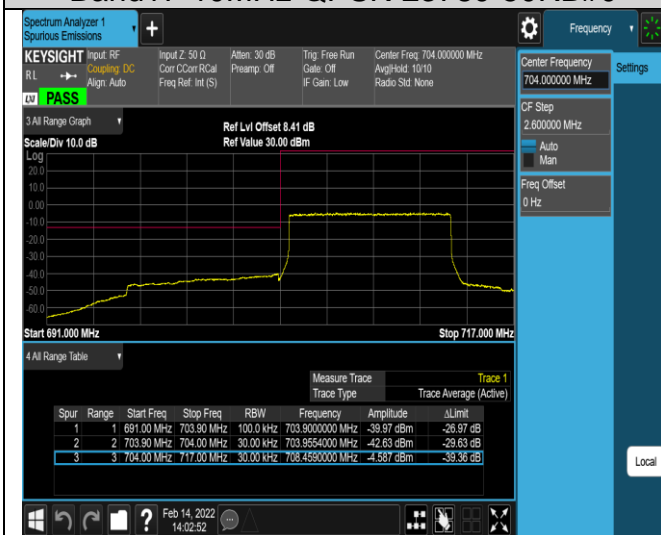

Band17-5MHz-16QAM-23825-25RB#0

Band17-10MHz-QPSK-23780-1RB#0

Band17-10MHz-QPSK-23780-1RB#49

Band17-10MHz-QPSK-23780-50RB#0

Band17-10MHz-QPSK-23800-1RB#0

Band17-10MHz-QPSK-23800-1RB#49

Band17-10MHz-QPSK-23800-50RB#0

Band17-10MHz-16QAM-23780-1RB#0

Band17-10MHz-16QAM-23780-1RB#49

Band17-10MHz-16QAM-23780-50RB#0

Band17-10MHz-16QAM-23800-1RB#0

Band17-10MHz-16QAM-23800-1RB#49

Band17-10MHz-16QAM-23800-50RB#0

Appendix E: Conducted Spurious Emission
Test Result (worst case)