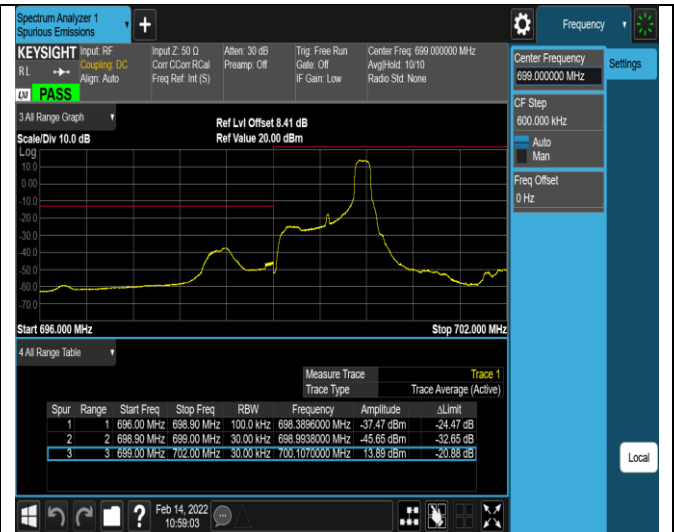

Band12-1.4MHz-QPSK-23017-1RB#5

Band12-1.4MHz-QPSK-23173-1RB#0