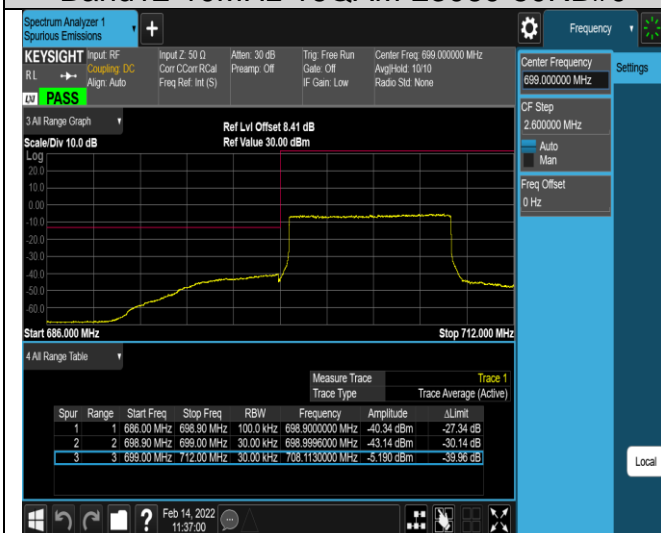

Band12-10MHz-QPSK-23130-1RB#0

Band12-10MHz-QPSK-23130-1RB#49

Band12-10MHz-QPSK-23130-50RB#0

Band12-10MHz-16QAM-23060-1RB#0

Band12-10MHz-16QAM-23060-1RB#49

Band12-10MHz-16QAM-23060-50RB#0

Band12-10MHz-16QAM-23130-1RB#0