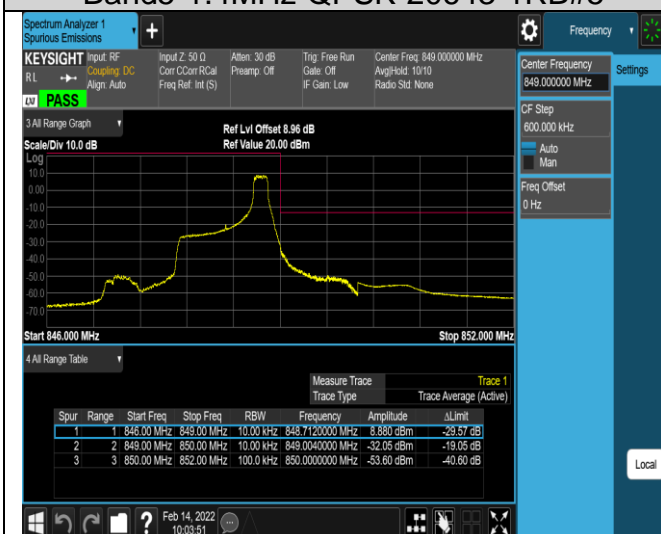

Band4-20MHz-QPSK-20050-100RB#0

Band4-20MHz-QPSK-20300-1RB#0

Band4-20MHz-QPSK-20300-1RB#99

Band4-20MHz-QPSK-20300-100RB#0

Band4-20MHz-16QAM-20050-1RB#0

Band4-20MHz-16QAM-20050-1RB#99

Band4-20MHz-16QAM-20050-100RB#0

Band4-20MHz-16QAM-20300-1RB#0

Band4-20MHz-16QAM-20300-1RB#99

Band4-20MHz-16QAM-20300-100RB#0

Band5-1.4MHz-QPSK-20407-1RB#0

Band5-1.4MHz-QPSK-20407-1RB#5

Band5-1.4MHz-QPSK-20407-6RB#0

Band5-1.4MHz-QPSK-20643-1RB#0

Band5-1.4MHz-QPSK-20643-1RB#5

Band5-1.4MHz-QPSK-20643-6RB#0

Band5-1.4MHz-16QAM-20407-1RB#0

Band5-1.4MHz-16QAM-20407-1RB#5

Band5-1.4MHz-16QAM-20407-6RB#0

Band5-1.4MHz-16QAM-20643-1RB#0

Band5-1.4MHz-16QAM-20643-1RB#5