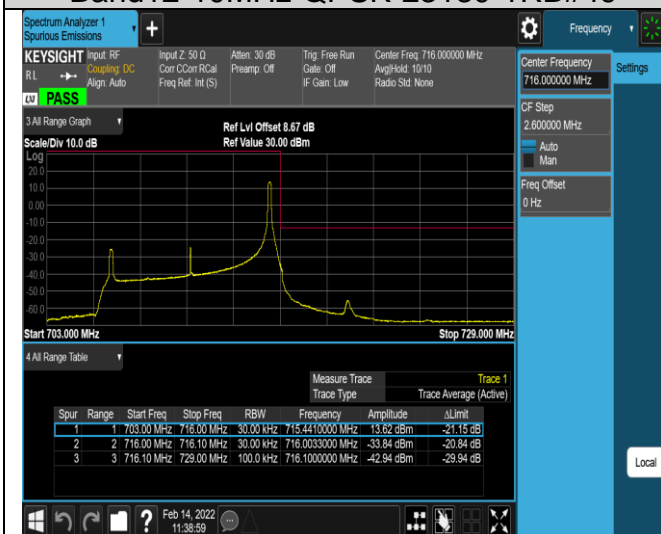

Band12-10MHz-QPSK-23130-1RB#49

Band12-10MHz-16QAM-23060-1RB#0