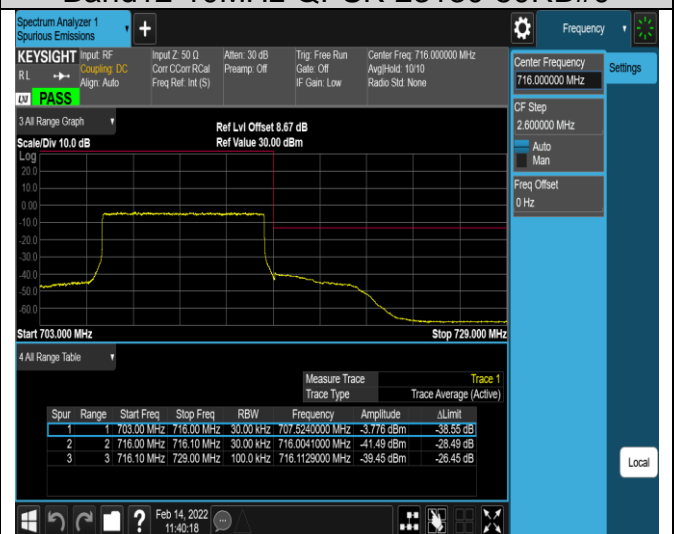

Band12-10MHz-QPSK-23130-1RB#0

Band12-10MHz-QPSK-23130-1RB#49

Band12-10MHz-QPSK-23130-50RB#0

Band12-10MHz-16QAM-23060-1RB#0

Band12-10MHz-16QAM-23060-1RB#49

Band12-10MHz-16QAM-23060-50RB#0

Band12-10MHz-16QAM-23130-1RB#0