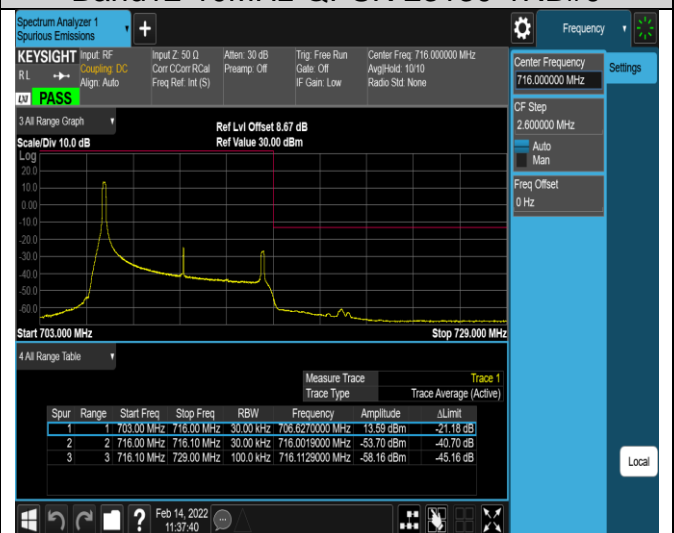

Band12-10MHz-QPSK-23130-1RB#0

Band12-10MHz-QPSK-23130-50RB#0