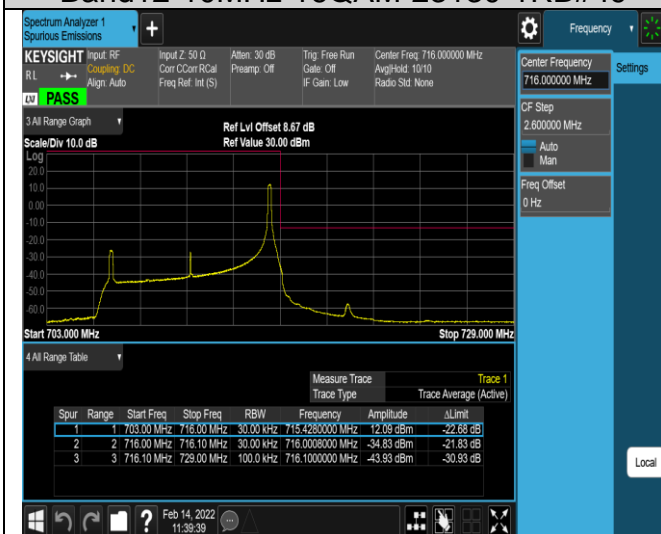

Band12-10MHz-16QAM-23130-1RB#49

Band12-5MHz-QPSK-23205-1RB#0