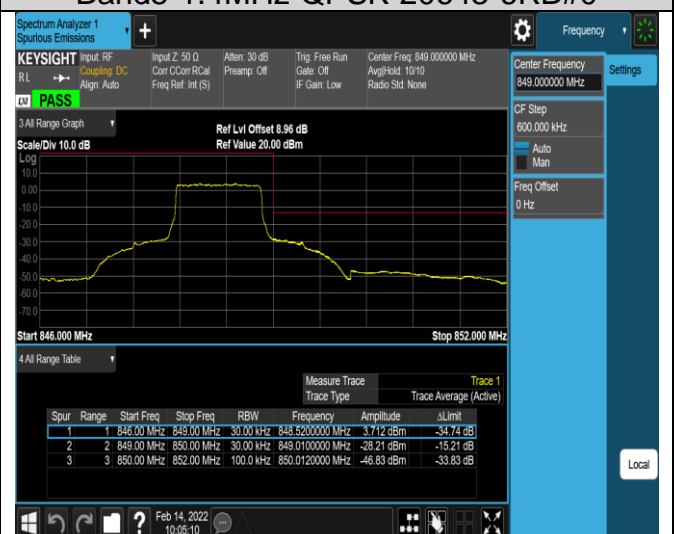

Band4-20MHz-QPSK-20050-100RB#0

Band4-20MHz-QPSK-20300-1RB#0

Band4-20MHz-QPSK-20300-1RB#99

Band4-20MHz-QPSK-20300-100RB#0

Band4-20MHz-16QAM-20050-1RB#0

Band4-20MHz-16QAM-20050-1RB#99

Band4-20MHz-16QAM-20050-100RB#0

Band4-20MHz-16QAM-20300-1RB#0

Band4-20MHz-16QAM-20300-1RB#99

Band4-20MHz-16QAM-20300-100RB#0

Band5-1.4MHz-QPSK-20407-1RB#0

Band5-1.4MHz-QPSK-20407-1RB#5

Band5-1.4MHz-QPSK-20407-6RB#0

Band5-1.4MHz-QPSK-20643-1RB#0

Band5-1.4MHz-QPSK-20643-1RB#5

Band5-1.4MHz-QPSK-20643-6RB#0

Band5-1.4MHz-16QAM-20407-1RB#0

Band5-1.4MHz-16QAM-20407-1RB#5

Band5-1.4MHz-16QAM-20407-6RB#0

Band5-1.4MHz-16QAM-20643-1RB#0

Band5-1.4MHz-16QAM-20643-1RB#5