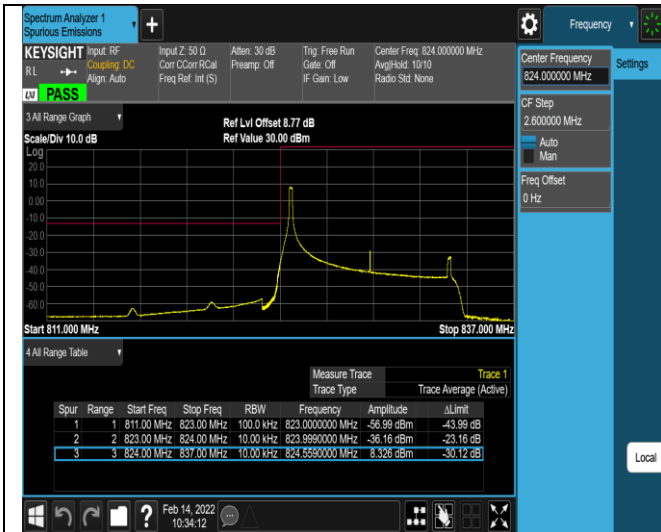

Band5-10MHz-QPSK-20450-1RB#0

Band5-10MHz-QPSK-20450-50RB#0