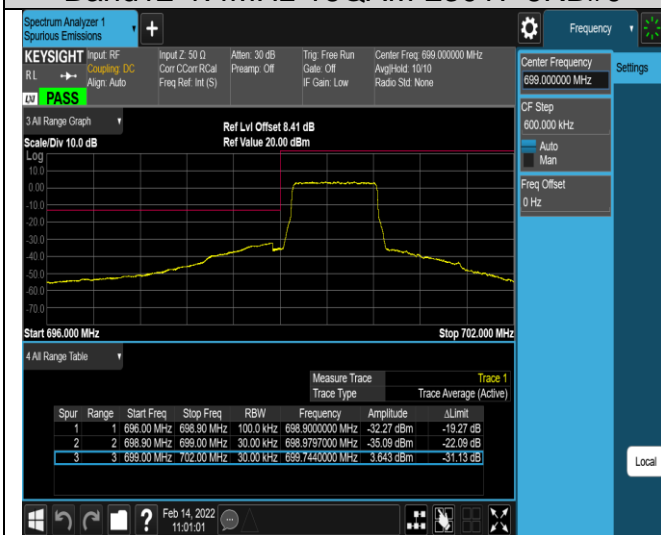

Band12-1.4MHz-16QAM-23017-6RB#0

Band12-1.4MHz-16QAM-23173-1RB#5