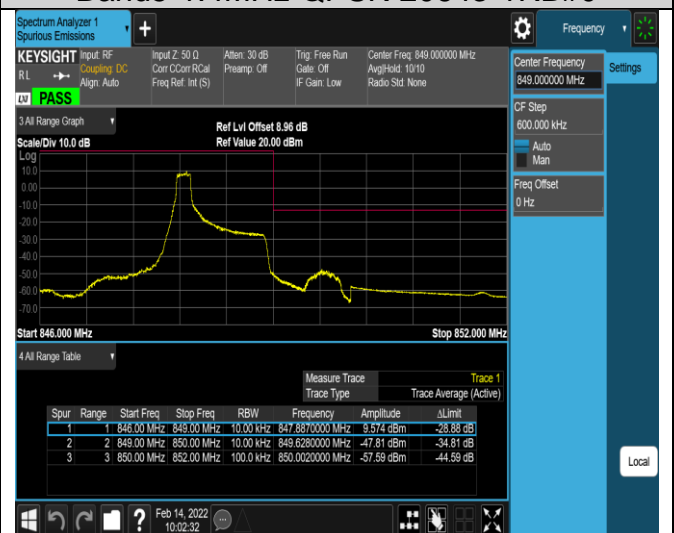

Band4-20MHz-16QAM-20300-1RB#0

Band4-20MHz-16QAM-20300-1RB#99

Band4-20MHz-16QAM-20300-100RB#0

Band5-1.4MHz-QPSK-20407-1RB#0

Band5-1.4MHz-QPSK-20407-1RB#5

Band5-1.4MHz-QPSK-20407-6RB#0

Band5-1.4MHz-QPSK-20643-1RB#0

Band5-1.4MHz-QPSK-20643-1RB#5

Band5-1.4MHz-QPSK-20643-6RB#0

Band5-1.4MHz-16QAM-20407-1RB#0

Band5-1.4MHz-16QAM-20407-1RB#5

Band5-1.4MHz-16QAM-20407-6RB#0

Band5-1.4MHz-16QAM-20643-1RB#0

Band5-1.4MHz-16QAM-20643-1RB#5