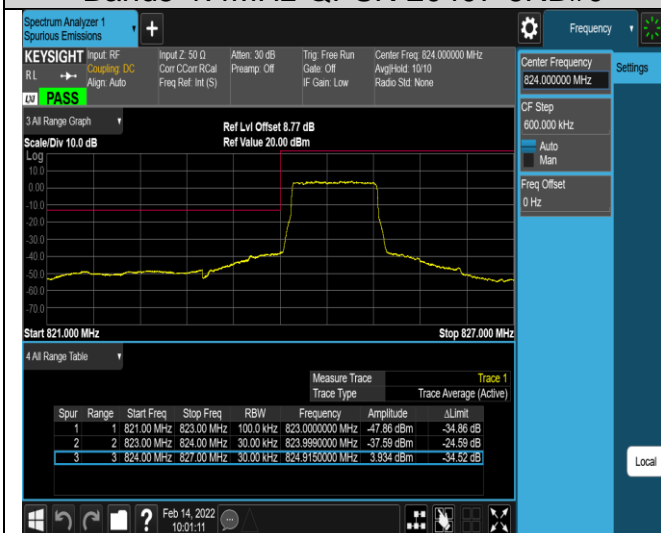

Band4-20MHz-16QAM-20300-1RB#0

Band4-20MHz-16QAM-20300-1RB#99

Band4-20MHz-16QAM-20300-100RB#0

Band5-1.4MHz-QPSK-20407-1RB#0

Band5-1.4MHz-QPSK-20407-1RB#5

Band5-1.4MHz-QPSK-20407-6RB#0

Band5-1.4MHz-QPSK-20643-1RB#0