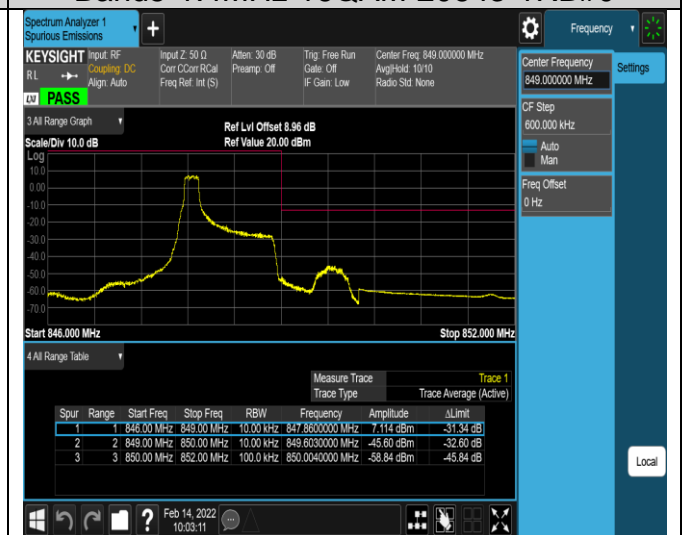

Band5-1.4MHz-QPSK-20643-1RB#5

Band5-1.4MHz-QPSK-20643-6RB#0

Band5-1.4MHz-16QAM-20407-1RB#0

Band5-1.4MHz-16QAM-20407-1RB#5

Band5-1.4MHz-16QAM-20407-6RB#0

Band5-1.4MHz-16QAM-20643-1RB#0

Band5-1.4MHz-16QAM-20643-1RB#5