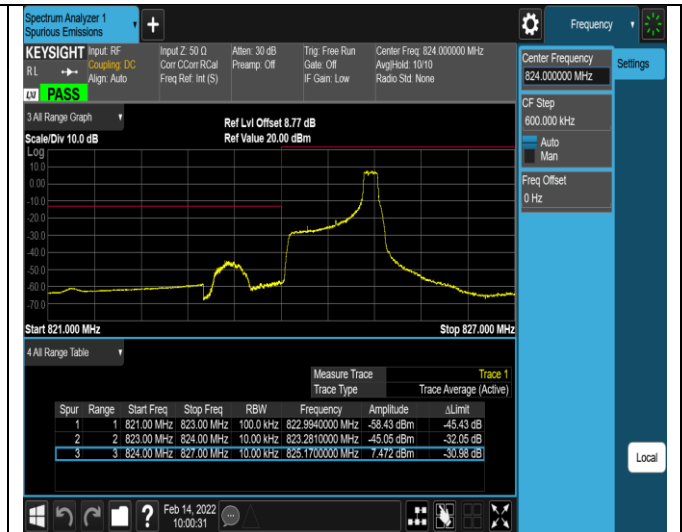

Band5-1.4MHz-QPSK-20643-1RB#5

Band5-1.4MHz-QPSK-20643-6RB#0

Band5-1.4MHz-16QAM-20407-1RB#0

Band5-1.4MHz-16QAM-20407-1RB#5

Band5-1.4MHz-16QAM-20407-6RB#0

Band5-1.4MHz-16QAM-20643-1RB#0

Band5-1.4MHz-16QAM-20643-1RB#5