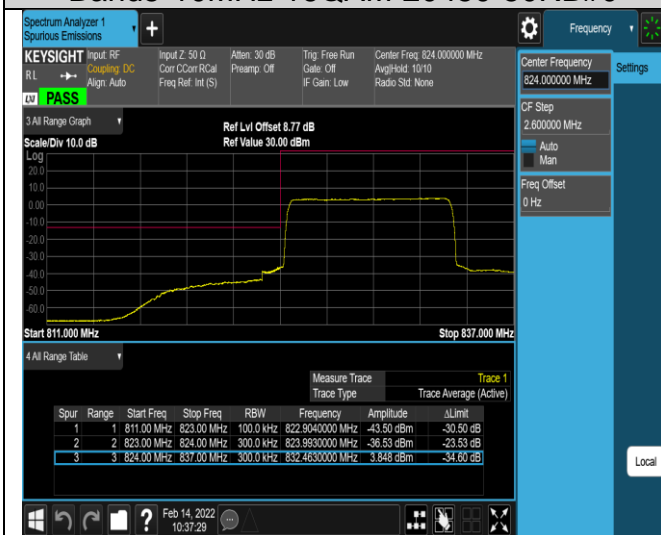

Band5-10MHz-16QAM-20450-1RB#0

Band5-10MHz-16QAM-20450-1RB#49

Band5-10MHz-16QAM-20450-50RB#0

Band5-10MHz-16QAM-20600-1RB#0

Band5-10MHz-16QAM-20600-1RB#49

Band5-10MHz-16QAM-20600-50RB#0

Band12-1.4MHz-QPSK-23017-1RB#0