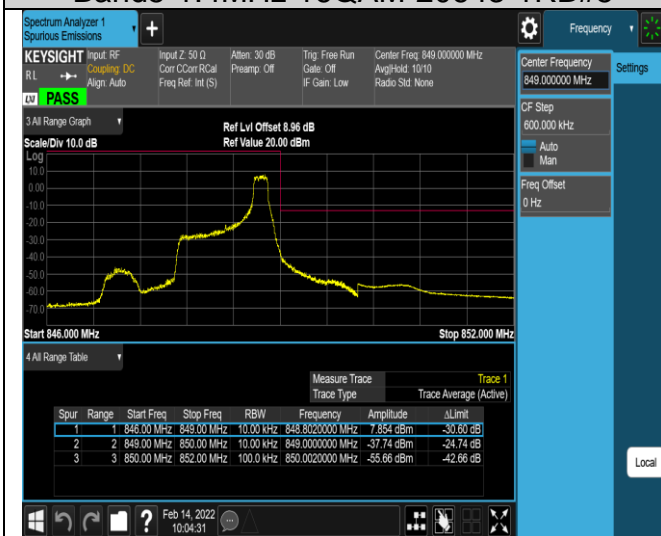

Band4-20MHz-16QAM-20300-1RB#0

Band4-20MHz-16QAM-20300-1RB#99

Band4-20MHz-16QAM-20300-100RB#0

Band5-1.4MHz-QPSK-20407-1RB#0

Band5-1.4MHz-QPSK-20407-1RB#5

Band5-1.4MHz-QPSK-20407-6RB#0

Band5-1.4MHz-QPSK-20643-1RB#0

Band5-1.4MHz-QPSK-20643-1RB#5

Band5-1.4MHz-QPSK-20643-6RB#0

Band5-1.4MHz-16QAM-20407-1RB#0

Band5-1.4MHz-16QAM-20407-1RB#5

Band5-1.4MHz-16QAM-20407-6RB#0

Band5-1.4MHz-16QAM-20643-1RB#0

Band5-1.4MHz-16QAM-20643-1RB#5

Band5-1.4MHz-16QAM-20643-6RB#0

Band5-10MHz-QPSK-20450-1RB#0

Band5-10MHz-QPSK-20450-1RB#49

Band5-10MHz-QPSK-20450-50RB#0

Band5-10MHz-QPSK-20600-1RB#0

Band5-10MHz-QPSK-20600-1RB#49

Band5-10MHz-QPSK-20600-50RB#0