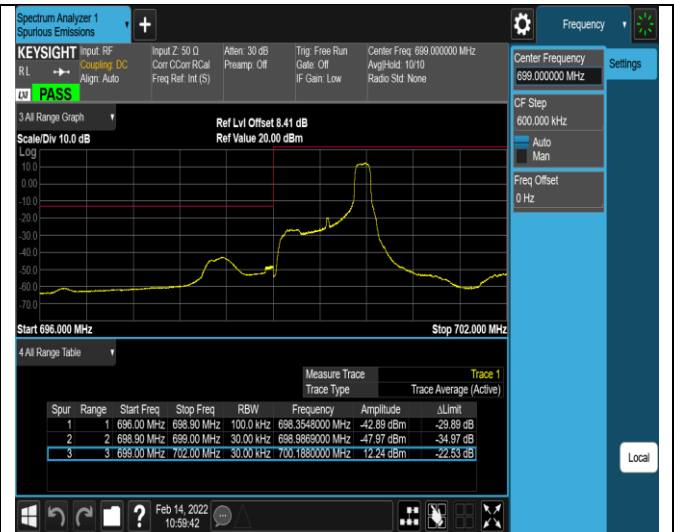

Band12-1.4MHz-16QAM-23017-1RB#5

Band12-1.4MHz-16QAM-23173-1RB#0