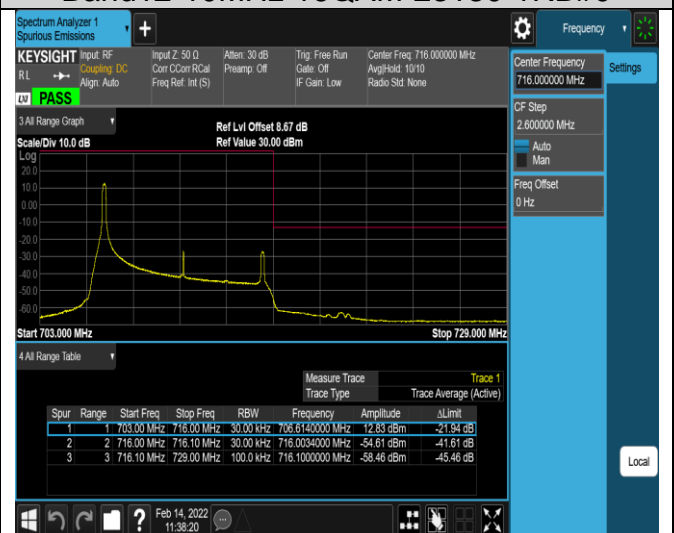

Band12-10MHz-16QAM-23130-1RB#0

Band12-10MHz-16QAM-23130-50RB#0