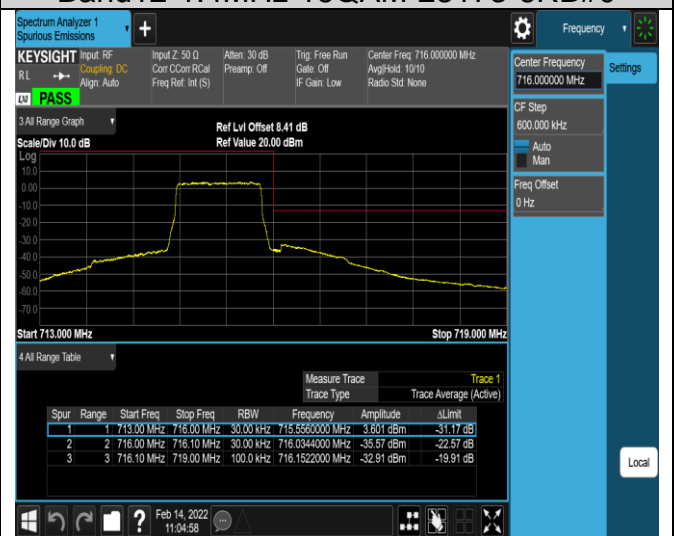

Band12-1.4MHz-16QAM-23017-6RB#0

Band12-1.4MHz-16QAM-23173-1RB#0

Band12-1.4MHz-16QAM-23173-1RB#5

Band12-1.4MHz-16QAM-23173-6RB#0

Band12-10MHz-QPSK-23060-1RB#0

Band12-10MHz-QPSK-23060-1RB#49

Band12-10MHz-QPSK-23060-50RB#0