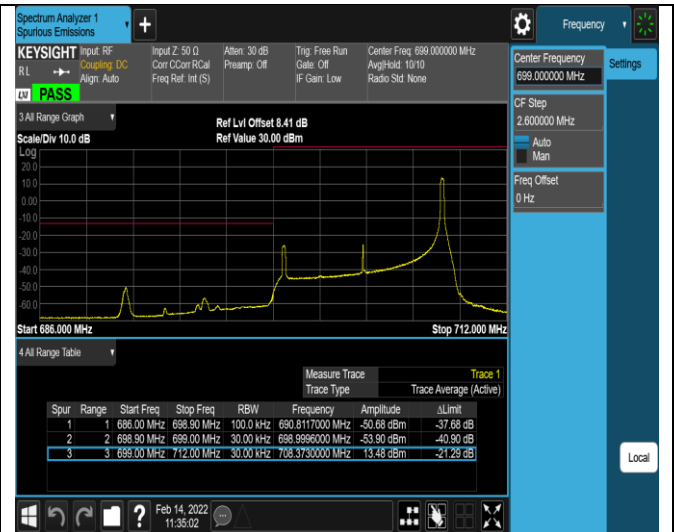

Band12-1.4MHz-16QAM-23017-6RB#0

Band12-1.4MHz-16QAM-23173-1RB#0

Band12-1.4MHz-16QAM-23173-1RB#5

Band12-1.4MHz-16QAM-23173-6RB#0

Band12-10MHz-QPSK-23060-1RB#0

Band12-10MHz-QPSK-23060-1RB#49

Band12-10MHz-QPSK-23060-50RB#0