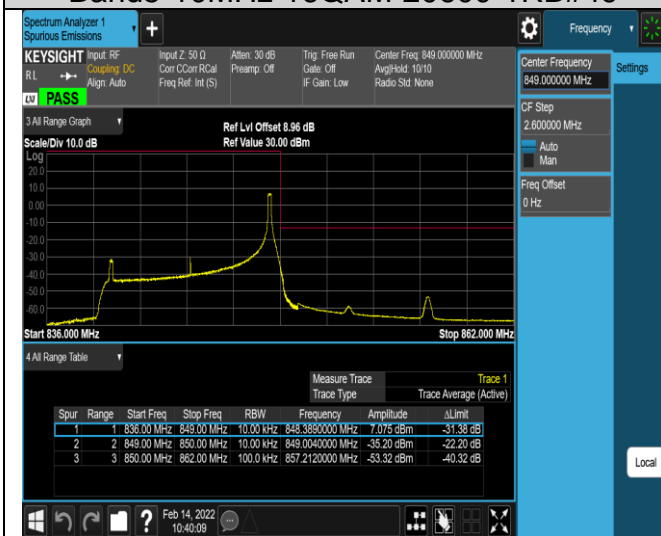

Band5-10MHz-16QAM-20450-1RB#0

Band5-10MHz-16QAM-20450-1RB#49

Band5-10MHz-16QAM-20450-50RB#0

Band5-10MHz-16QAM-20600-1RB#0

Band5-10MHz-16QAM-20600-1RB#49

Band5-10MHz-16QAM-20600-50RB#0

Band12-1.4MHz-QPSK-23017-1RB#0