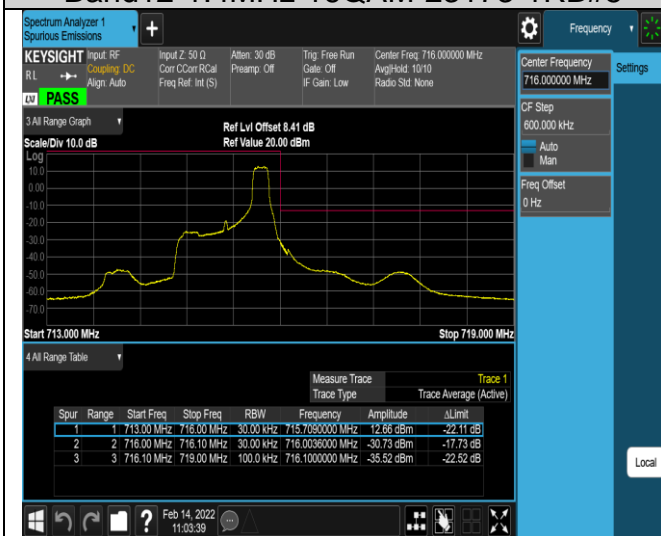

Band12-1.4MHz-16QAM-23017-6RB#0

Band12-1.4MHz-16QAM-23173-1RB#0

Band12-1.4MHz-16QAM-23173-1RB#5

Band12-1.4MHz-16QAM-23173-6RB#0

Band12-10MHz-QPSK-23060-1RB#0

Band12-10MHz-QPSK-23060-1RB#49

Band12-10MHz-QPSK-23060-50RB#0