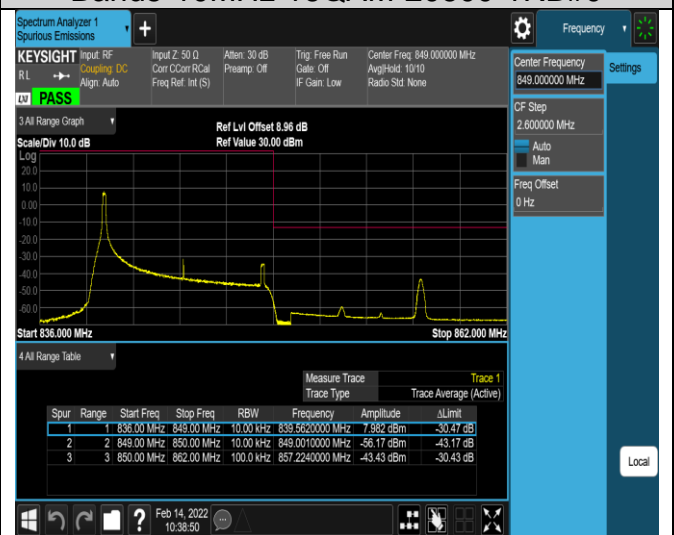

Band5-10MHz-16QAM-20450-1RB#0

Band5-10MHz-16QAM-20450-1RB#49

Band5-10MHz-16QAM-20450-50RB#0

Band5-10MHz-16QAM-20600-1RB#0

Band5-10MHz-16QAM-20600-1RB#49

Band5-10MHz-16QAM-20600-50RB#0

Band12-1.4MHz-QPSK-23017-1RB#0