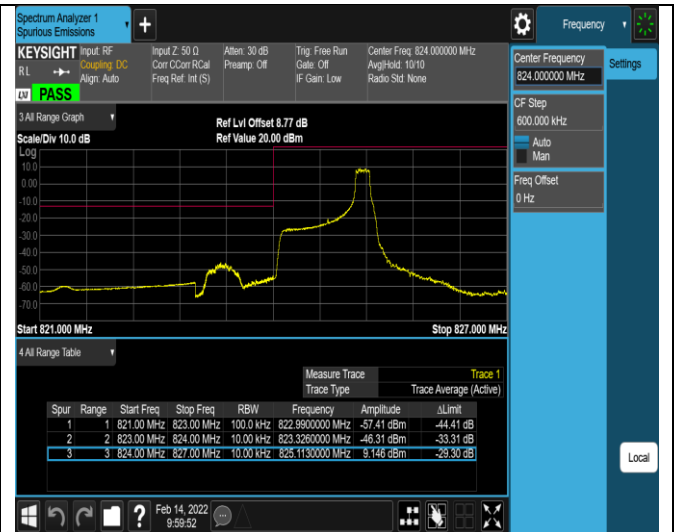

Band4-20MHz-16QAM-20300-1RB#0

Band4-20MHz-16QAM-20300-1RB#99

Band4-20MHz-16QAM-20300-100RB#0

Band5-1.4MHz-QPSK-20407-1RB#0

Band5-1.4MHz-QPSK-20407-1RB#5

Band5-1.4MHz-QPSK-20407-6RB#0

Band5-1.4MHz-QPSK-20643-1RB#0