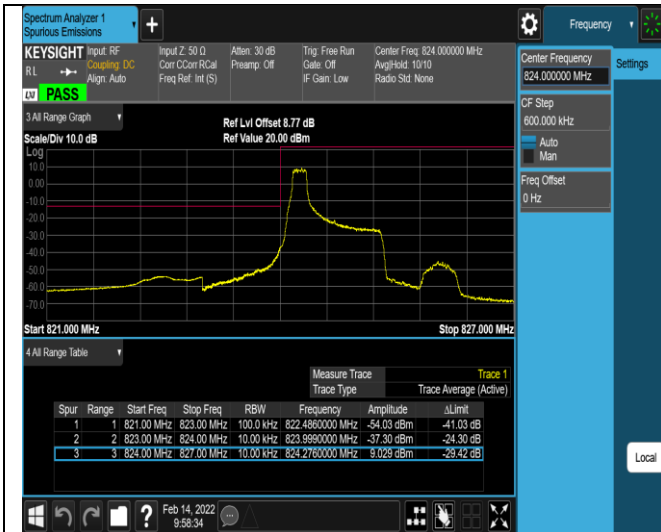

Band4-20MHz-16QAM-20300-1RB#0

Band4-20MHz-16QAM-20300-1RB#99

Band4-20MHz-16QAM-20300-100RB#0

Band5-1.4MHz-QPSK-20407-1RB#0

Band5-1.4MHz-QPSK-20407-1RB#5

Band5-1.4MHz-QPSK-20407-6RB#0

Band5-1.4MHz-QPSK-20643-1RB#0