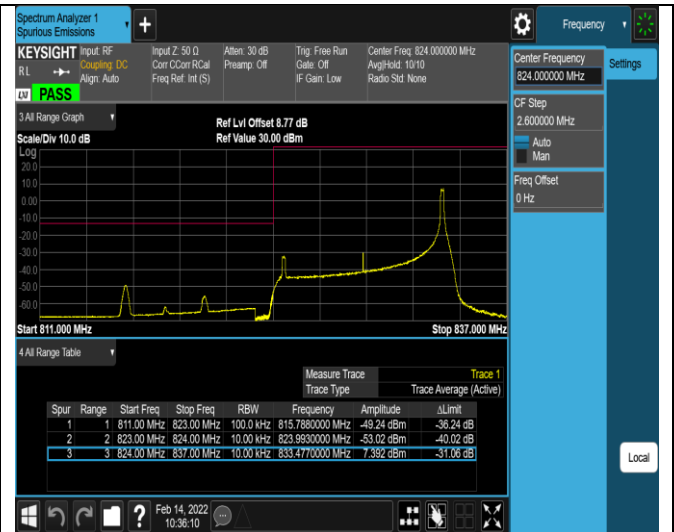

Band5-10MHz-16QAM-20450-1RB#49

Band5-10MHz-16QAM-20600-1RB#0