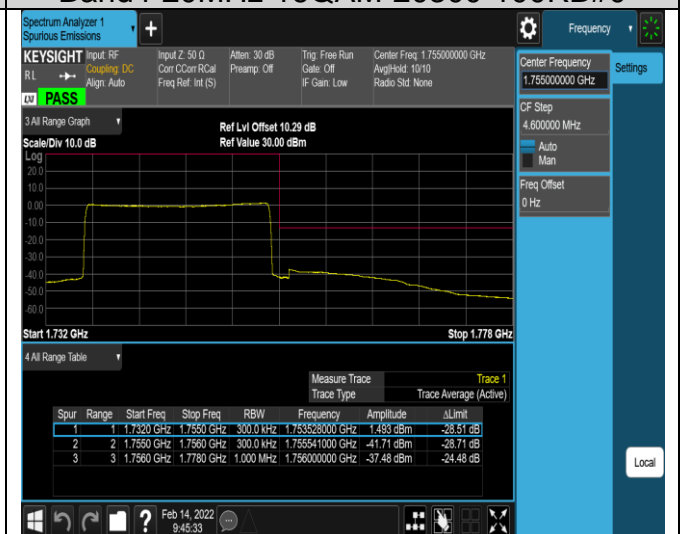

Band4-20MHz-QPSK-20050-100RB#0

Band4-20MHz-QPSK-20300-1RB#0

Band4-20MHz-QPSK-20300-1RB#99

Band4-20MHz-QPSK-20300-100RB#0

Band4-20MHz-16QAM-20050-1RB#0

Band4-20MHz-16QAM-20050-1RB#99

Band4-20MHz-16QAM-20050-100RB#0

Band4-20MHz-16QAM-20300-1RB#0

Band4-20MHz-16QAM-20300-1RB#99

Band4-20MHz-16QAM-20300-100RB#0

Band5-1.4MHz-QPSK-20407-1RB#0

Band5-1.4MHz-QPSK-20407-1RB#5

Band5-1.4MHz-QPSK-20407-6RB#0

Band5-1.4MHz-QPSK-20643-1RB#0

Band5-1.4MHz-QPSK-20643-1RB#5

Band5-1.4MHz-QPSK-20643-6RB#0

Band5-1.4MHz-16QAM-20407-1RB#0

Band5-1.4MHz-16QAM-20407-1RB#5

Band5-1.4MHz-16QAM-20407-6RB#0

Band5-1.4MHz-16QAM-20643-1RB#0

Band5-1.4MHz-16QAM-20643-1RB#5