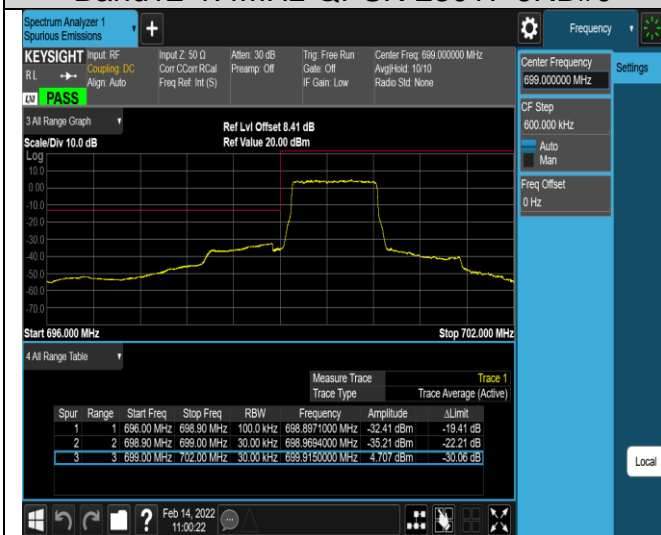

Band12-1.4MHz-QPSK-23017-6RB#0

Band12-1.4MHz-QPSK-23173-1RB#5