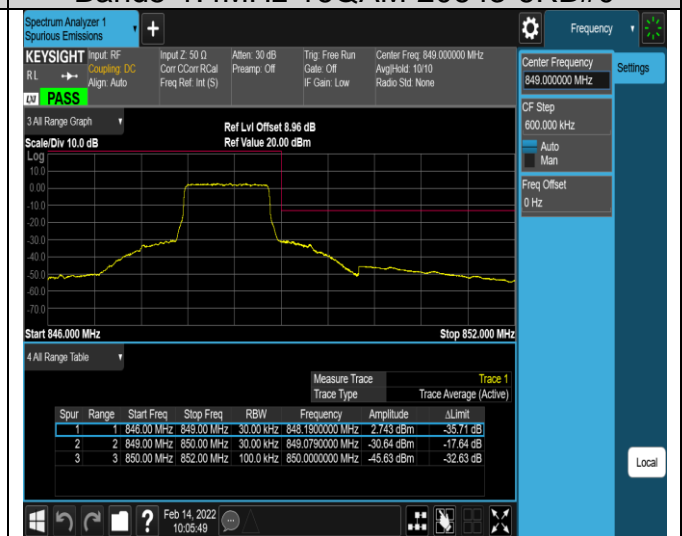

Band5-1.4MHz-QPSK-20643-1RB#5

Band5-1.4MHz-QPSK-20643-6RB#0

Band5-1.4MHz-16QAM-20407-1RB#0

Band5-1.4MHz-16QAM-20407-1RB#5

Band5-1.4MHz-16QAM-20407-6RB#0

Band5-1.4MHz-16QAM-20643-1RB#0

Band5-1.4MHz-16QAM-20643-1RB#5

Band5-1.4MHz-16QAM-20643-6RB#0

Band5-10MHz-QPSK-20450-1RB#0

Band5-10MHz-QPSK-20450-1RB#49

Band5-10MHz-QPSK-20450-50RB#0

Band5-10MHz-QPSK-20600-1RB#0

Band5-10MHz-QPSK-20600-1RB#49

Band5-10MHz-QPSK-20600-50RB#0