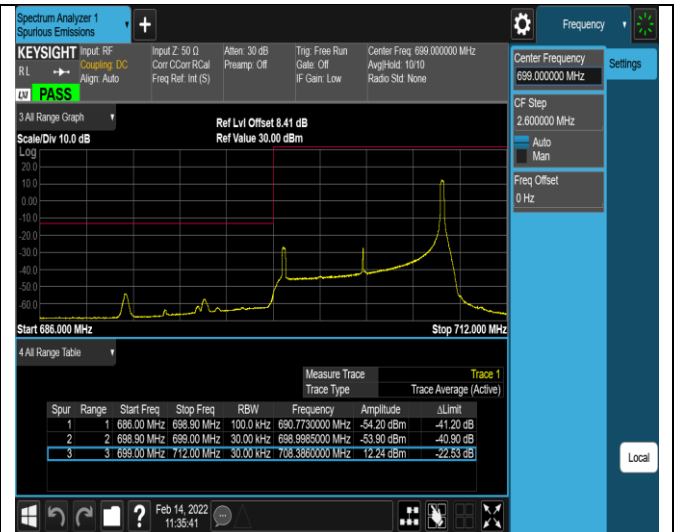

Band12-10MHz-QPSK-23130-1RB#0

Band12-10MHz-QPSK-23130-1RB#49

Band12-10MHz-QPSK-23130-50RB#0

Band12-10MHz-16QAM-23060-1RB#0

Band12-10MHz-16QAM-23060-1RB#49

Band12-10MHz-16QAM-23060-50RB#0

Band12-10MHz-16QAM-23130-1RB#0