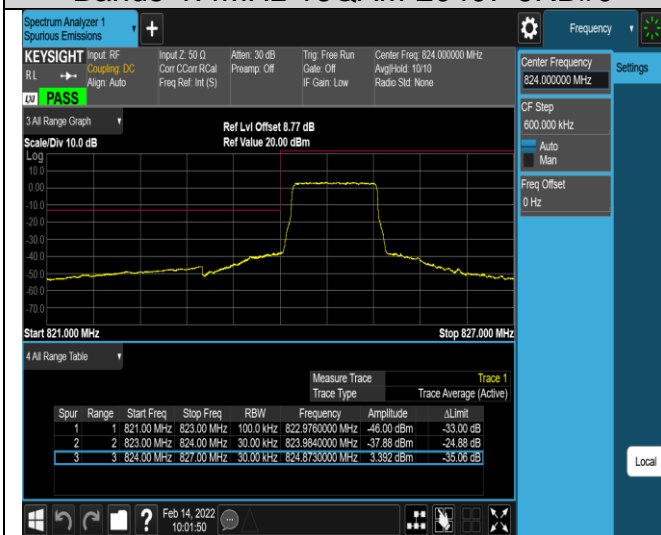

Band5-1.4MHz-QPSK-20643-1RB#5

Band5-1.4MHz-QPSK-20643-6RB#0

Band5-1.4MHz-16QAM-20407-1RB#0

Band5-1.4MHz-16QAM-20407-1RB#5

Band5-1.4MHz-16QAM-20407-6RB#0

Band5-1.4MHz-16QAM-20643-1RB#0

Band5-1.4MHz-16QAM-20643-1RB#5