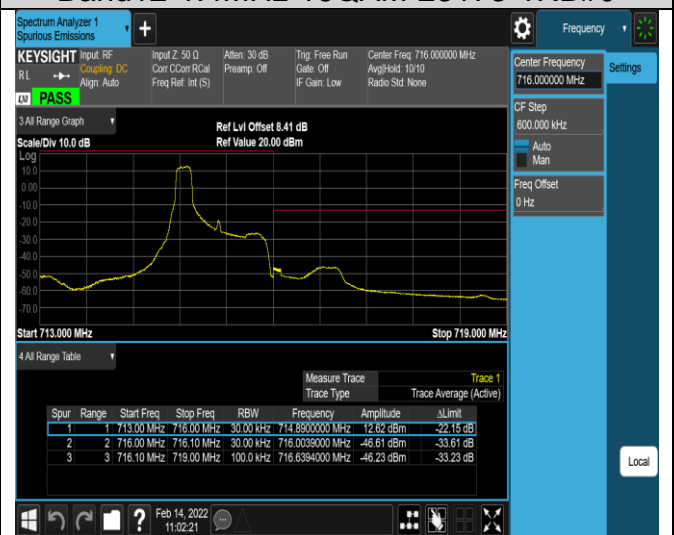

Band12-1.4MHz-16QAM-23173-1RB#0

Band12-1.4MHz-16QAM-23173-6RB#0