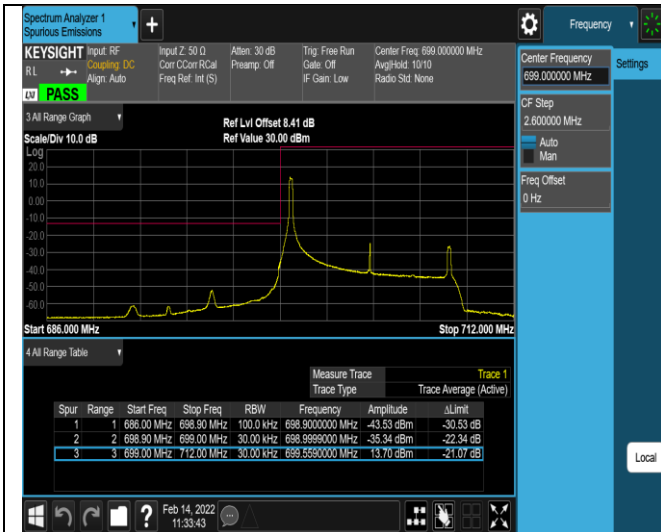

Band12-1.4MHz-16QAM-23017-6RB#0

Band12-1.4MHz-16QAM-23173-1RB#0

Band12-1.4MHz-16QAM-23173-1RB#5

Band12-1.4MHz-16QAM-23173-6RB#0

Band12-10MHz-QPSK-23060-1RB#0

Band12-10MHz-QPSK-23060-1RB#49

Band12-10MHz-QPSK-23060-50RB#0