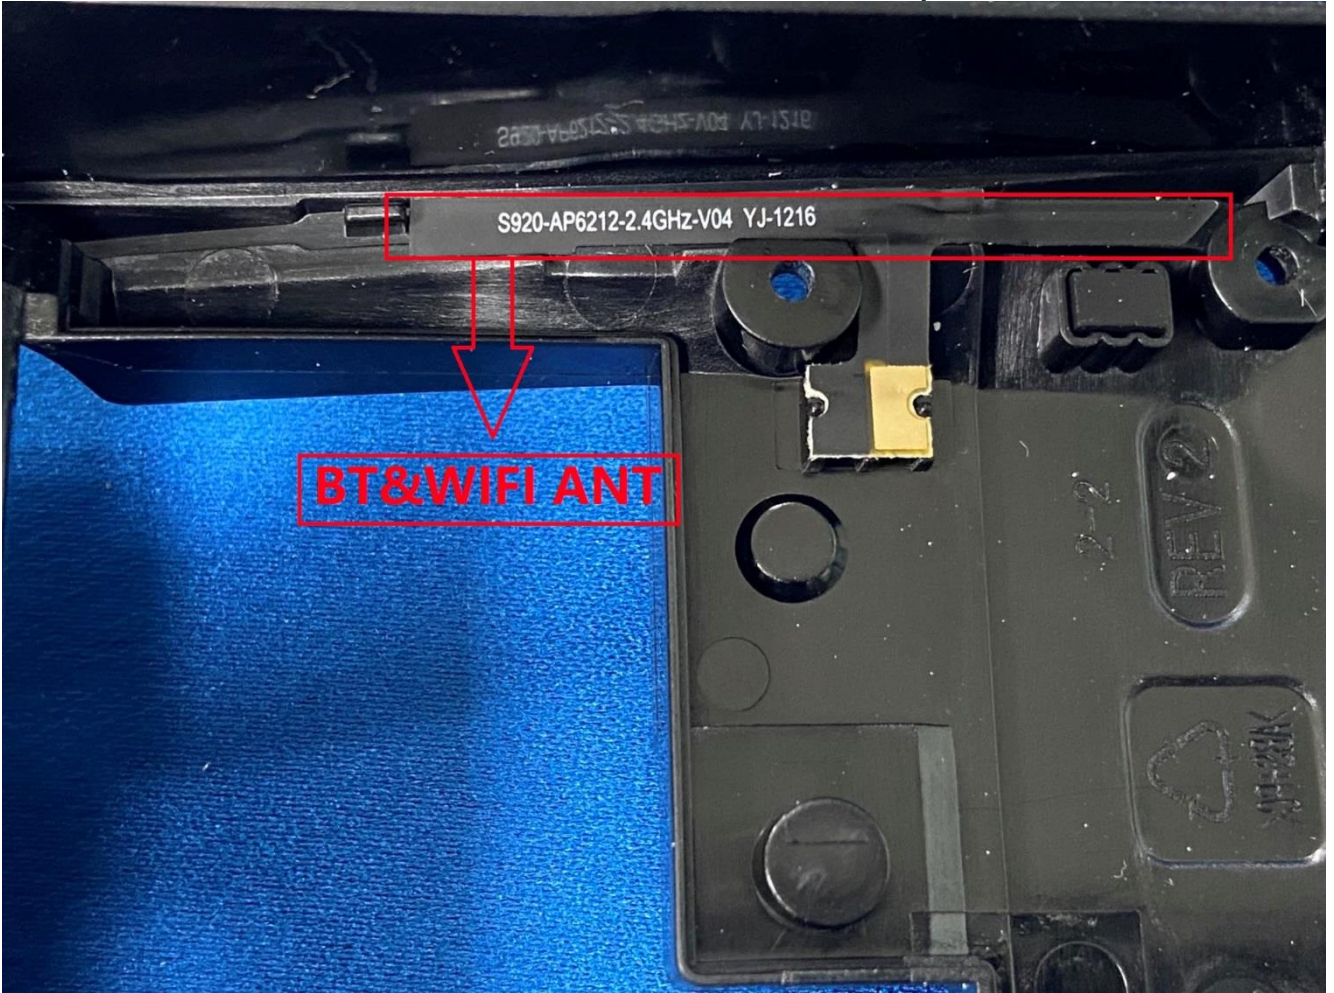

EUT Photos (Model: S920)

EUT Antenna Locations

SAR Test Setup Photos

Extremity

Front side (0mm)

Back side(0mm)

Left side(0mm)

Right side(0mm)

Top side(0mm)