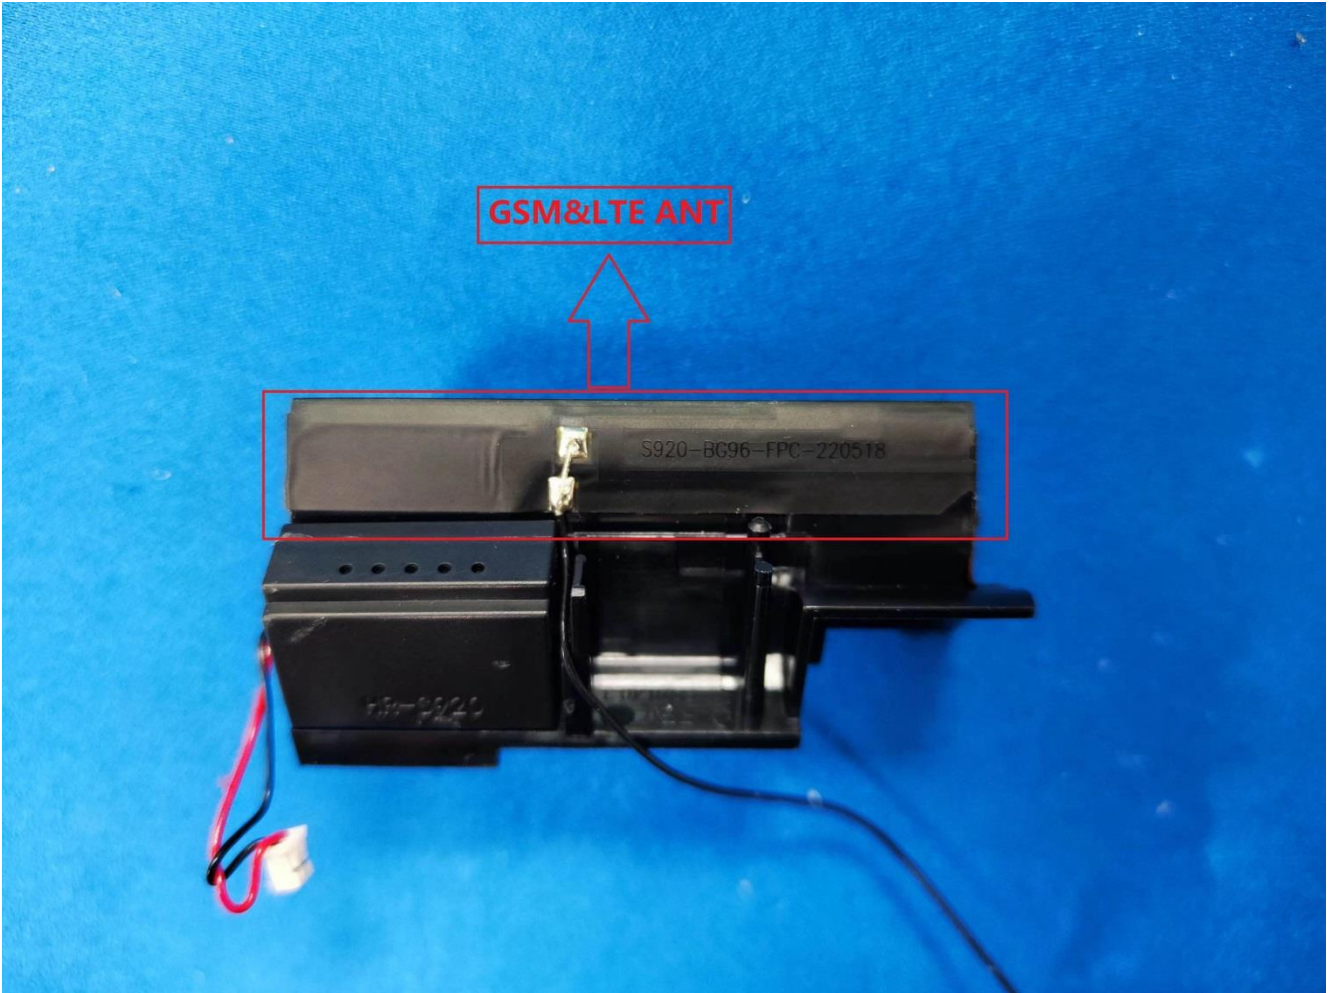

EUT Photos (Model: S920)

EUT Antenna Locations

SAR Test Setup Photos

Extremity

Front side (0mm)

Back side(0mm)

Left side(0mm)

Right side(0mm)

Top side(0mm)