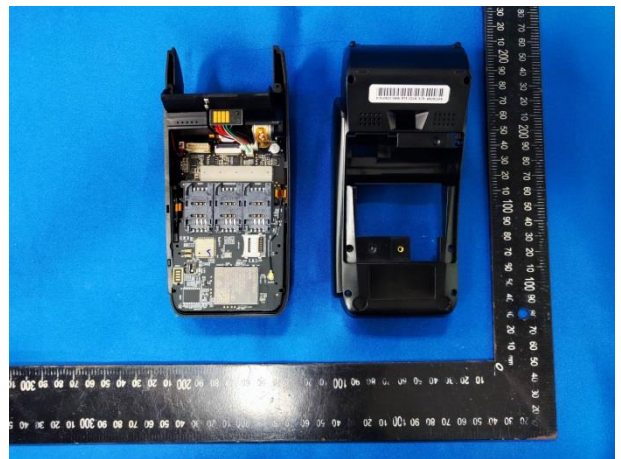

EUT Photos (Model: S920)

EUT Antenna Locations

SAR Test Setup Photos

Extremity

Front side (0mm)

Back side(0mm)

Left side(0mm)

Right side(0mm)

Top side(0mm)