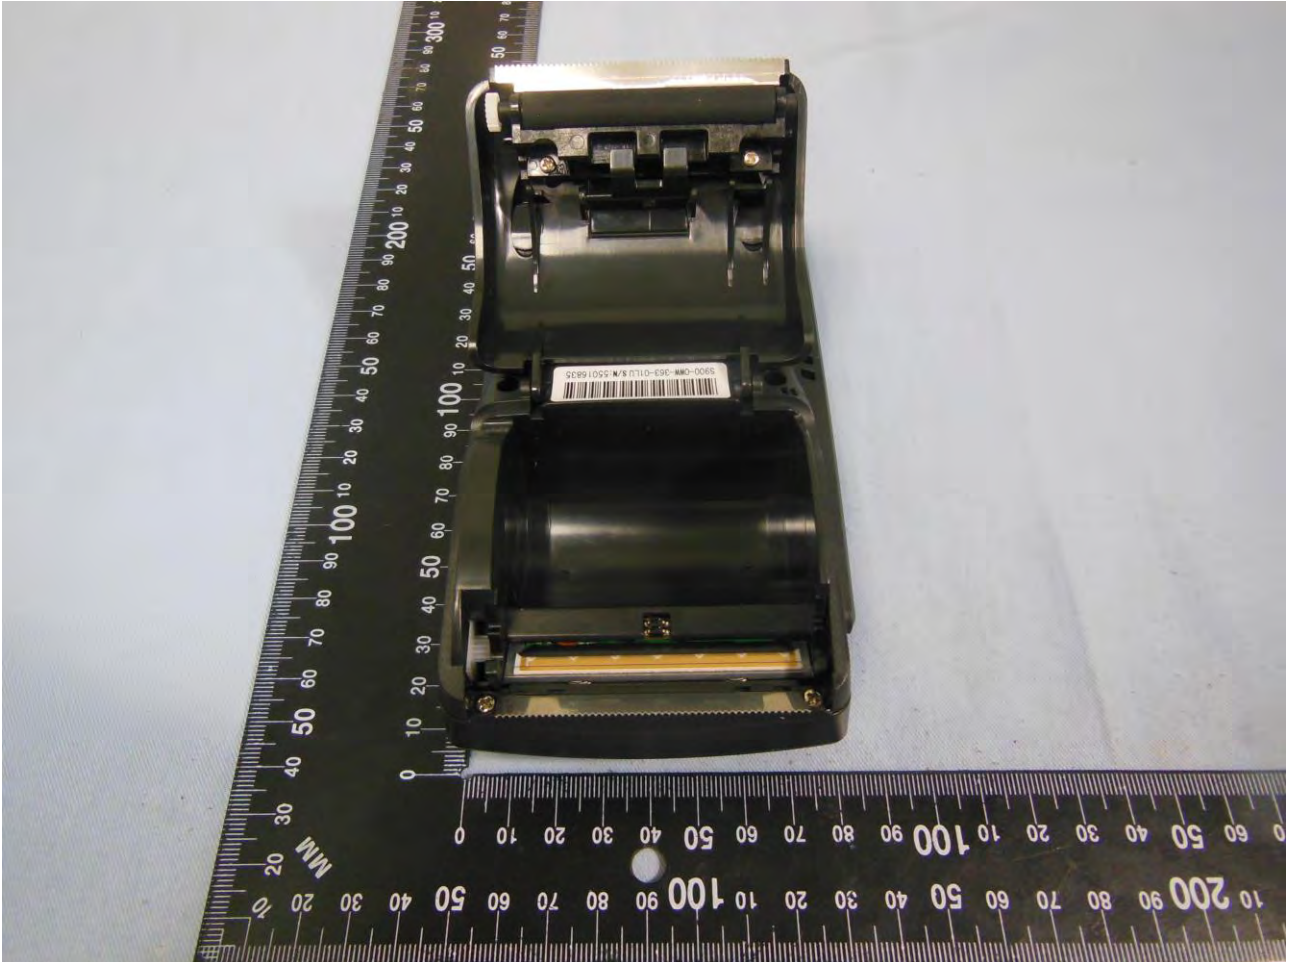

1. External Photograph of EUT

Brand Name: PAX; Model Name: S900

Brand Name: PAX; Model Name: S900

Brand Name: PAX; Model Name: S900

Brand Name: PAX; Model Name: S900

Brand Name: PAX; Model Name: S900

Brand Name: PAX; Model Name: S900

Brand Name: PAX; Model Name: S900

Brand Name: PAX; Model Name: S900

2. Photograph of Accessory

Brand Name: PAX; Model Name: S900

List of Accessory:

Specification of Accessory		
AC Adapter	Brand Name	HuntKey
	Model Name	HKA00909010-8F
Battery	Brand Name	PAX
	Model Name	IS135
AC Cable	Signal Line Type	1.8m, shielded cable, without core

Remark: For accessories equipped with this EUT, please refer to the following photos.

Brand Name: PAX; Model Name: S900

Brand Name: PAX; Model Name: S900

AC Adapter

Brand Name: PAX; Model Name: S900

Brand Name: PAX; Model Name: S900