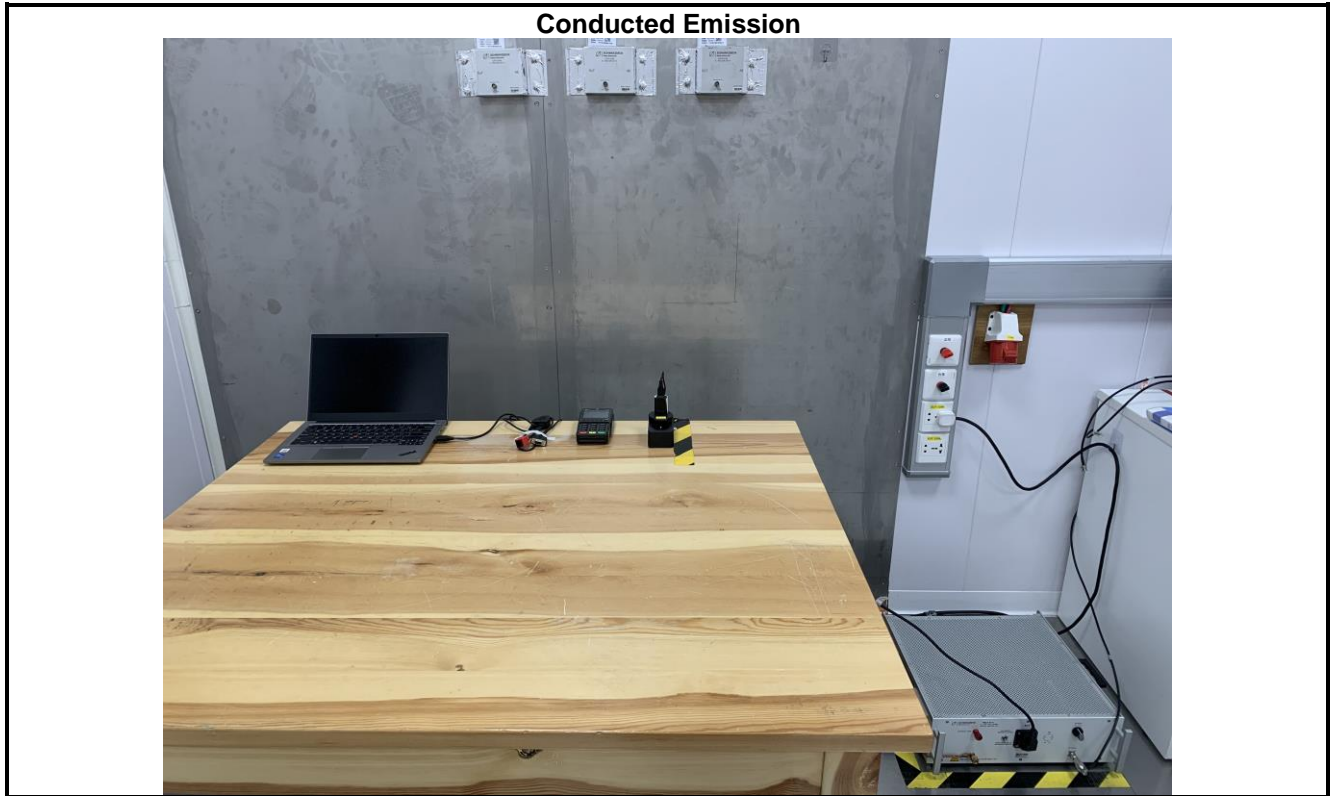

## NFC Setup Photos

Radiated Spurious Emission  
9KHz ~ 30MHz

30MHz ~ 1GHz

-----End-----