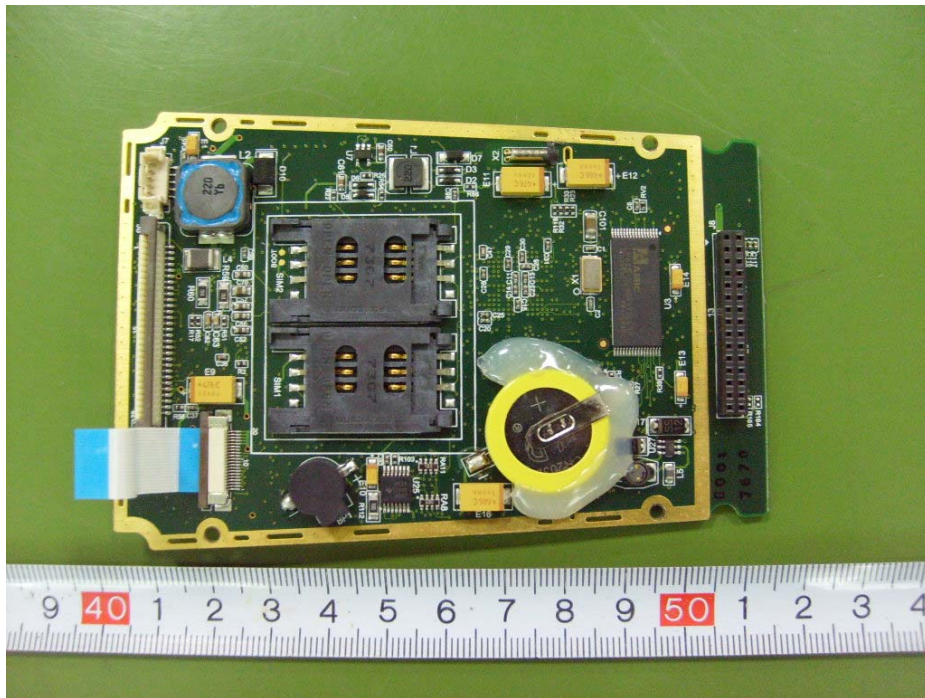

EXHIBIT C - EUT INTERNAL PHOTOGRAPHS

EUT – Cover off View

EUT – Main Board Top View

EUT – Main Board Bottom View

EUT – Key Board Top View

EUT – G24 Data Module Top View

EUT – G24 Data Module Bottom View

EUT – Key Board Top Uncovered View

EUT – Key Board Bottom View

EUT – Board P90-port-Vo8 Top View

EUT – Board P90-port-Vo8 Bottom View

EUT – Board P90-G24-V07 Top View

EUT – Board P90-G24-V07 Bottom View

EUT – Board P78-magb-V03 Top View

EUT – Board P78-magb-V03 Bottom View

Battery Top View

Battery Bottom View