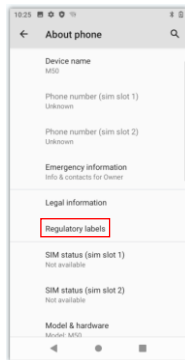

Access to E-Label

This device has E-Label, Steps to access the e-label is setting—about phone---Regulatory labels.

1、Click--Setting

2、Click--About phone

3、Click--Regulatory labels

4、Content