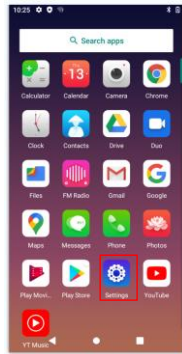

Access to E-Label

This device has E-Label, Steps to access the e-label is setting—about phone---Regulatory labels.

1、Click--Setting

2、Click--About phone

3、Click--Regulatory labels

4、Content