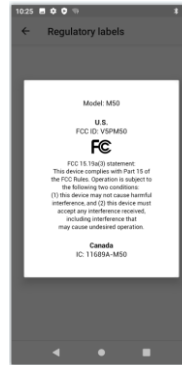

Access to E-Label

This device has E-Label, Steps to access the e-label is setting—about phone---Regulatory labels.

1、Click--Setting

2、Click--About phone

3、Click--Regulatory labels

4、Content