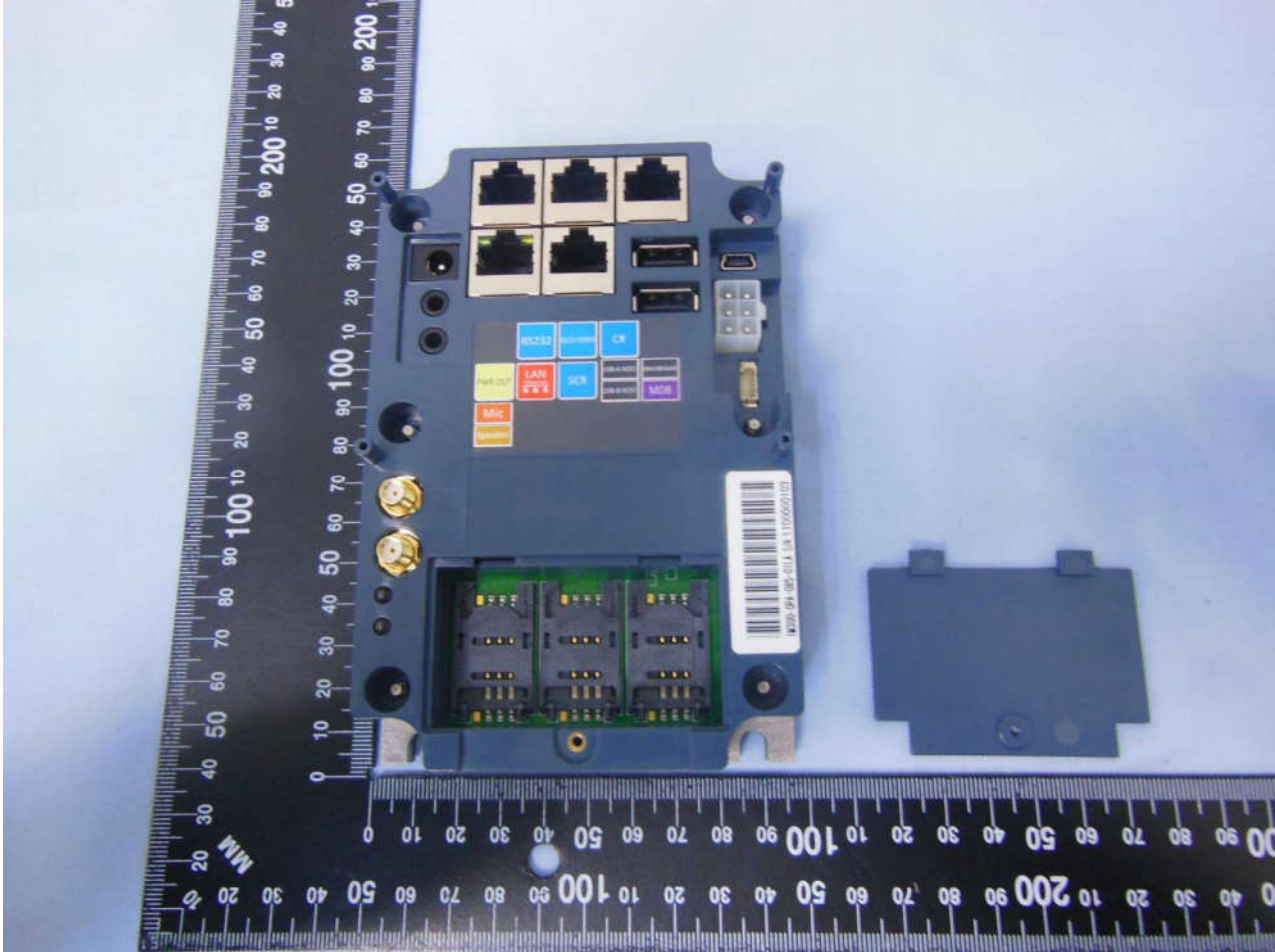

2. Internal Photograph of EUT

Brand Name: PAX / Model Name: IM300 / Marketing Name: IM300

Brand Name: PAX / Model Name: IM300 / Marketing Name: IM300

AC Adapter

Brand Name: PAX / Model Name: IM300 / Marketing Name: IM300

Bluetooth & WLAN Antenna connector <Tx/Rx>

Brand Name: PAX / Model Name: IM300 / Marketing Name: IM300

Brand Name: PAX / Model Name: IM300 / Marketing Name: IM300

Brand Name: PAX / Model Name: IM300 / Marketing Name: IM300