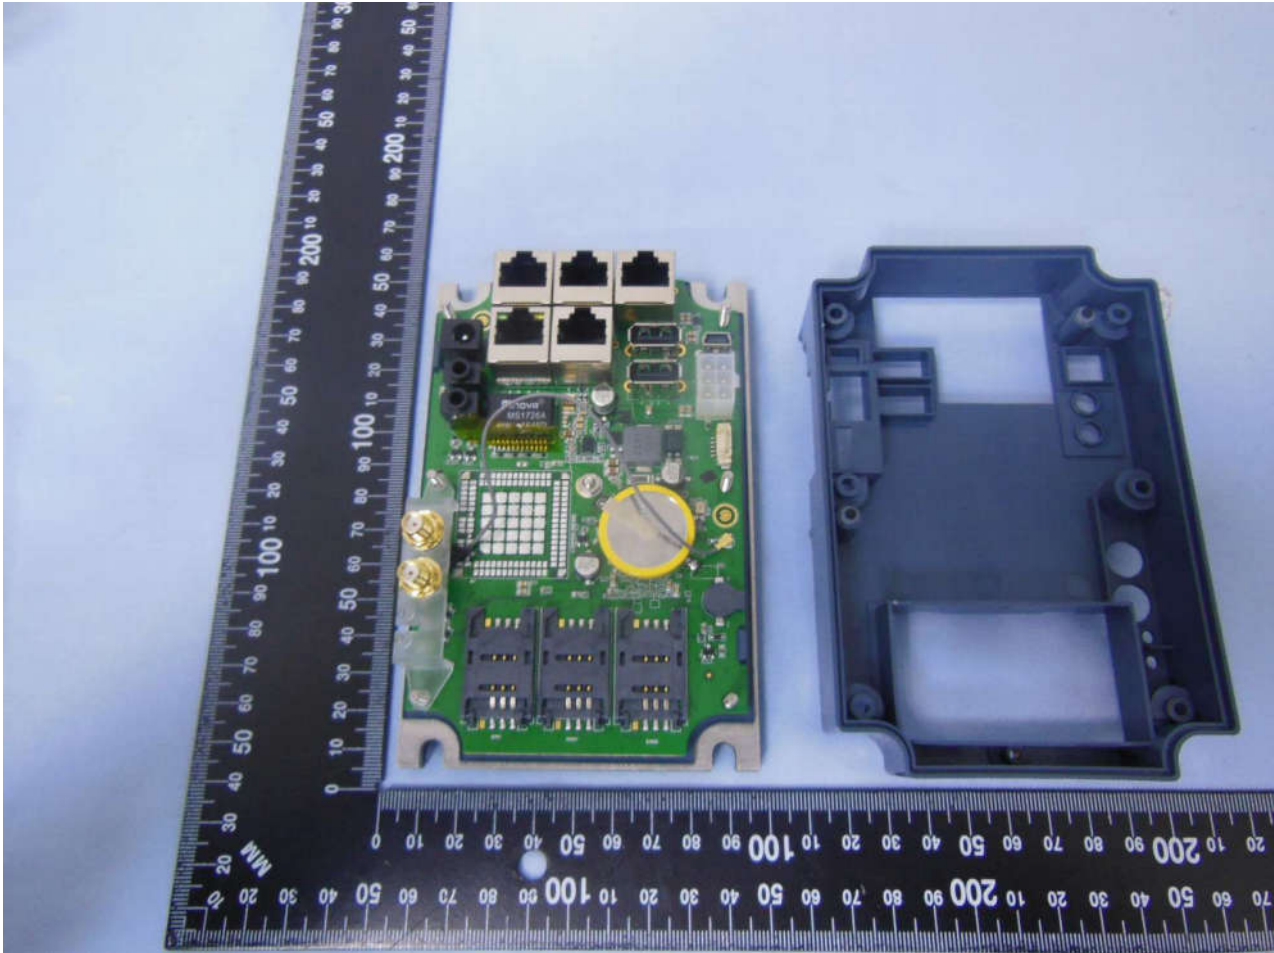

2. Internal Photograph of EUT

Brand Name: PAX / Model Name: IM300 / Marketing Name: IM300

Brand Name: PAX / Model Name: IM300 / Marketing Name: IM300

AC Adapter

Brand Name: PAX / Model Name: IM300 / Marketing Name: IM300

Bluetooth & WLAN Antenna connector <Tx/Rx>

Brand Name: PAX / Model Name: IM300 / Marketing Name: IM300

Brand Name: PAX / Model Name: IM300 / Marketing Name: IM300

Brand Name: PAX / Model Name: IM300 / Marketing Name: IM300