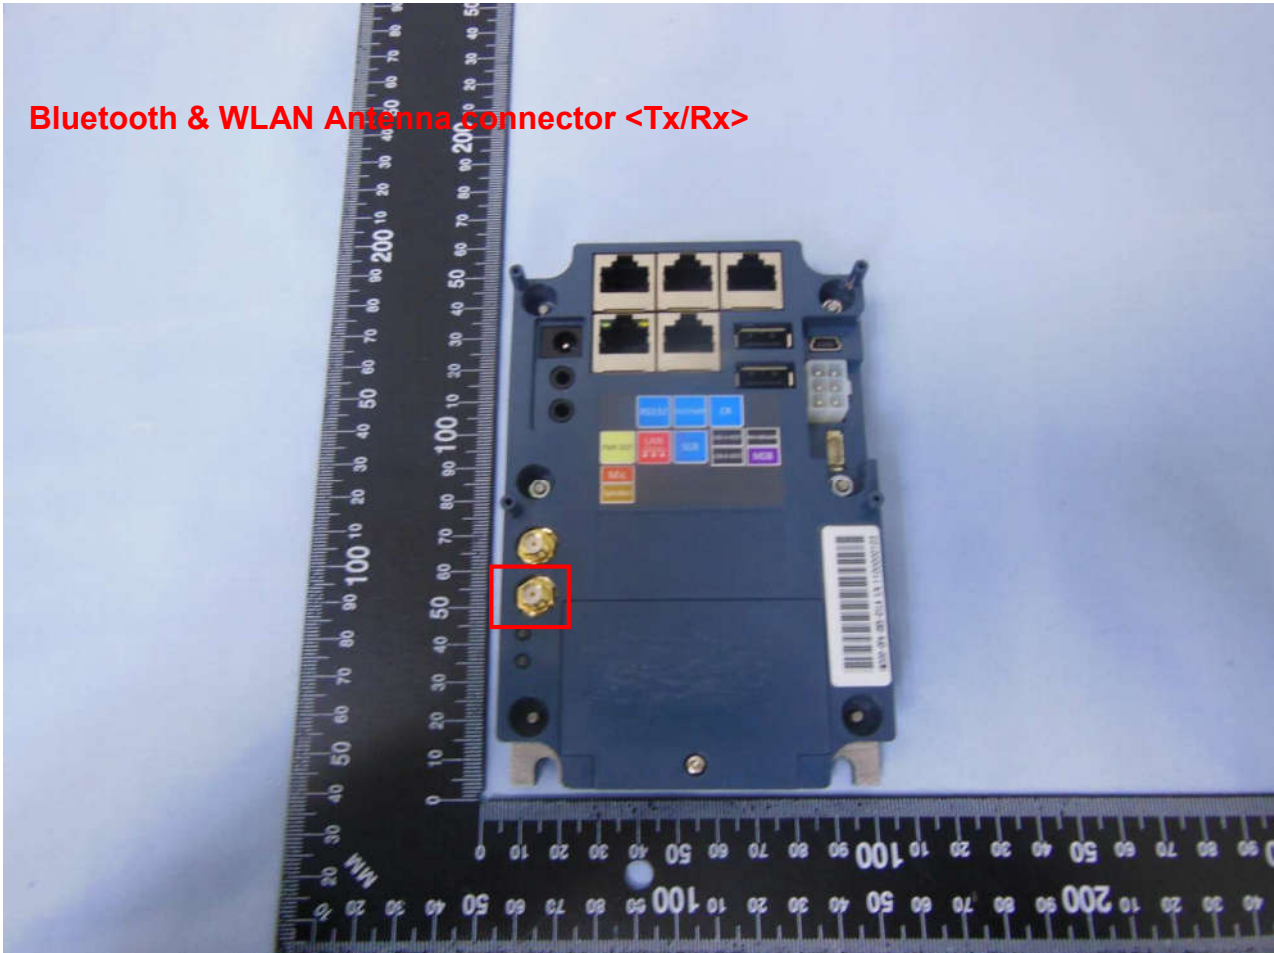

2. Internal Photograph of EUT

Brand Name: PAX / Model Name: IM300 / Marketing Name: IM300

Brand Name: PAX / Model Name: IM300 / Marketing Name: IM300

AC Adapter

Brand Name: PAX / Model Name: IM300 / Marketing Name: IM300

Bluetooth & WLAN Antenna connector <Tx/Rx>

Brand Name: PAX / Model Name: IM300 / Marketing Name: IM300

Brand Name: PAX / Model Name: IM300 / Marketing Name: IM300

Brand Name: PAX / Model Name: IM300 / Marketing Name: IM300