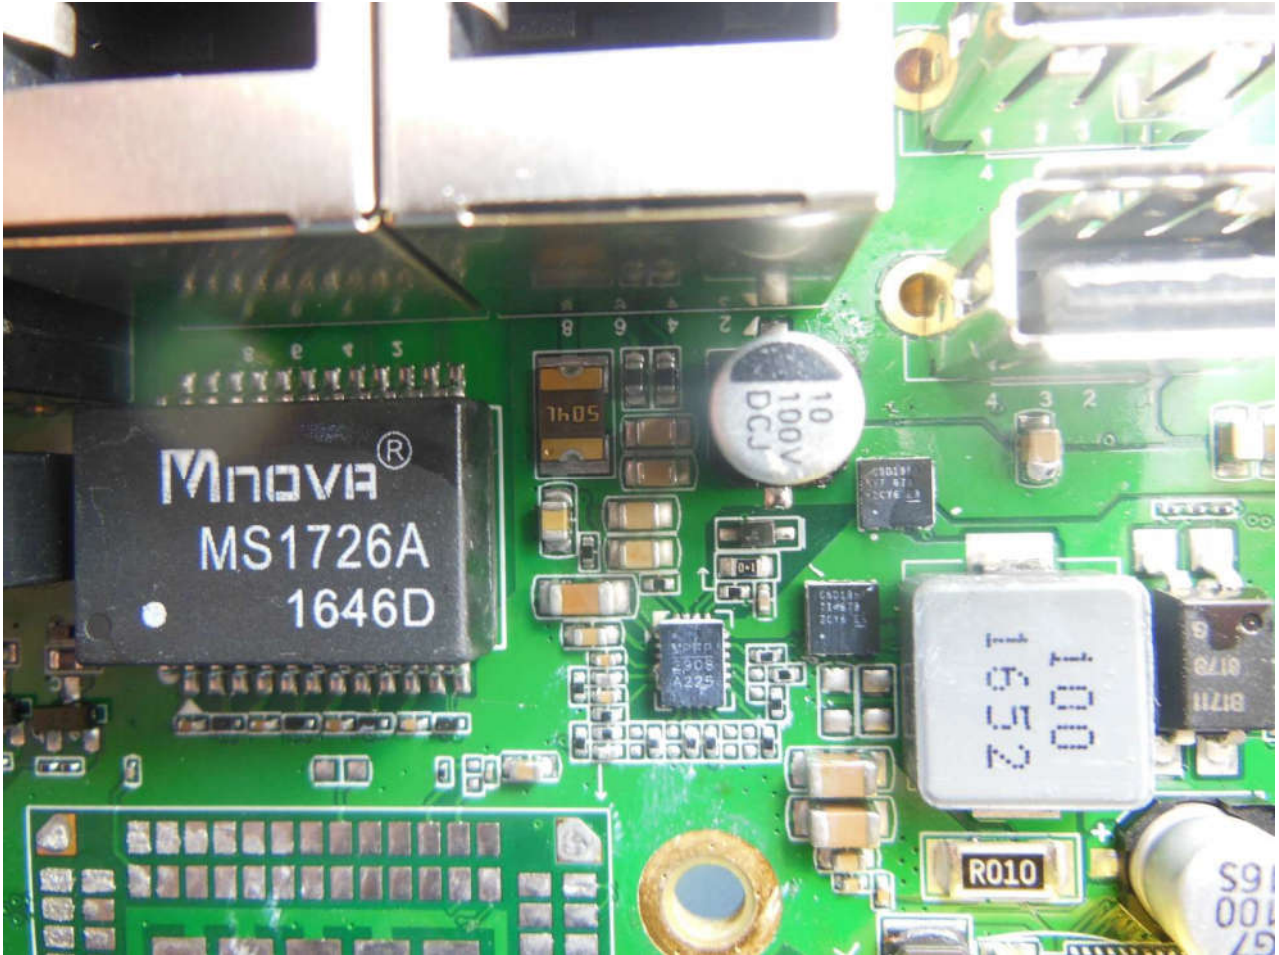

Brand Name: PAX / Model Name: IM300 / Marketing Name: IM300