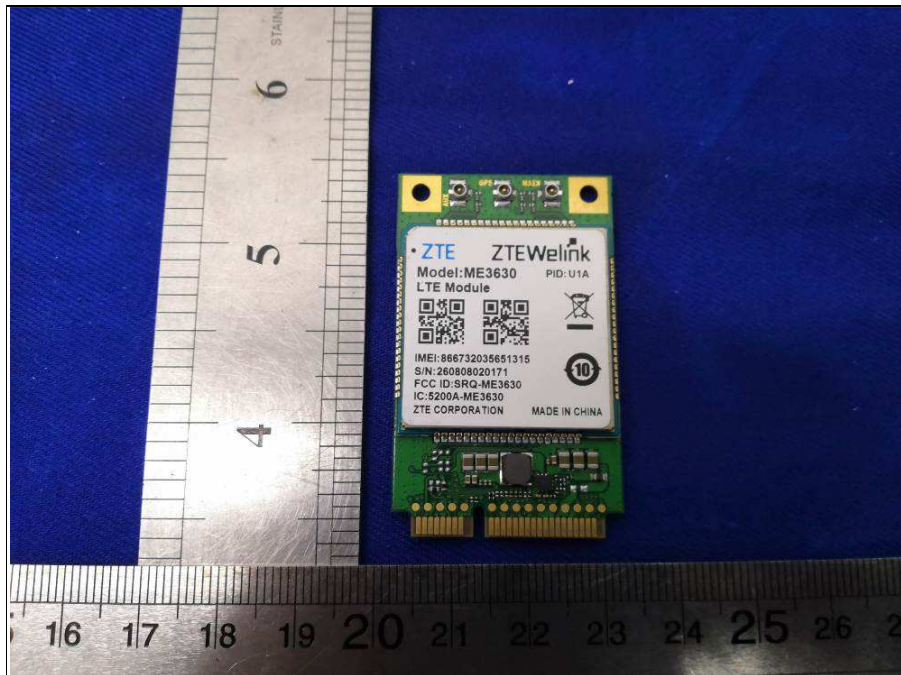

**BUREAU
VERITAS**

Reference No.: 180522W005

PHOTOGRAPHS OF THE EUT

NFC Antenna

WWAN Antenna

Reference No.: 180522W005

Dirversity Antenna

WIFI Antenna

Reference No.: 180522W005

BT/WIFI Antenna