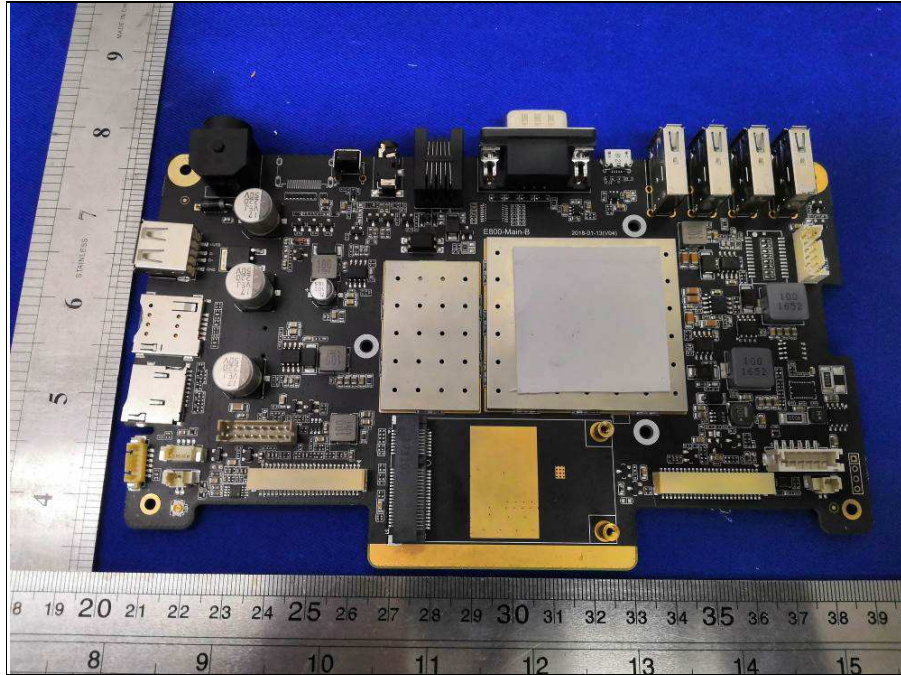

**BUREAU
VERITAS**

Reference No.: 180522W005

PHOTOGRAPHS OF THE EUT

NFC Antenna

WWAN Antenna

Reference No.: 180522W005

Dirversity Antenna

WIFI Antenna

Reference No.: 180522W005

BT/WIFI Antenna