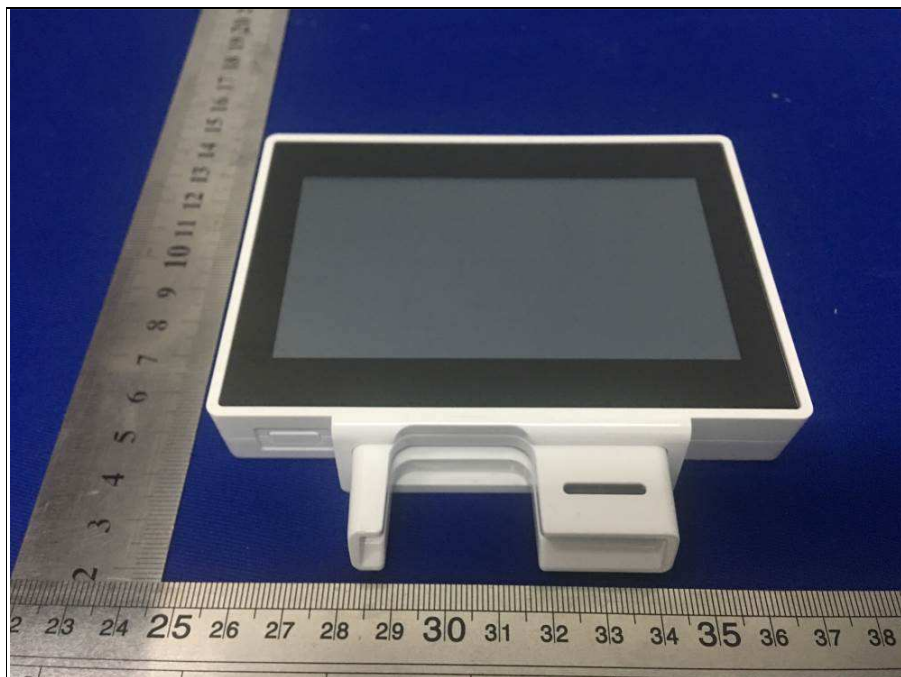

**BUREAU
VERITAS**

Reference No.: 180522W005

PHOTOGRAPHS OF THE EUT

NFC Antenna

WWAN Antenna

Reference No.: 180522W005

Dirversity Antenna

WIFI Antenna