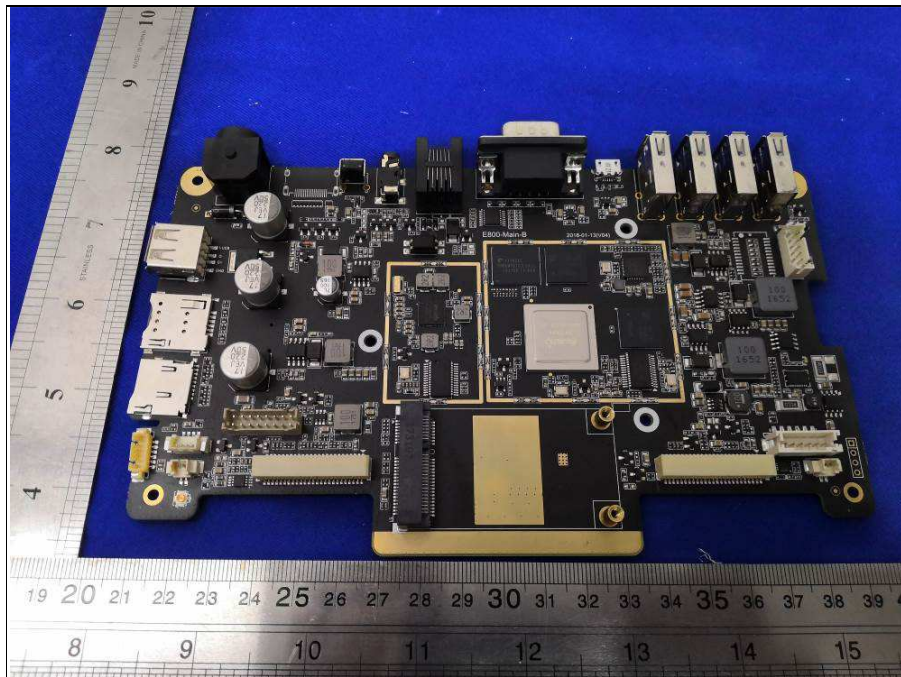

**BUREAU
VERITAS**

Reference No.: 180522W005

PHOTOGRAPHS OF THE EUT

NFC Antenna

WWAN Antenna

Reference No.: 180522W005

Dirversity Antenna

WIFI Antenna

Reference No.: 180522W005

BT/WIFI Antenna