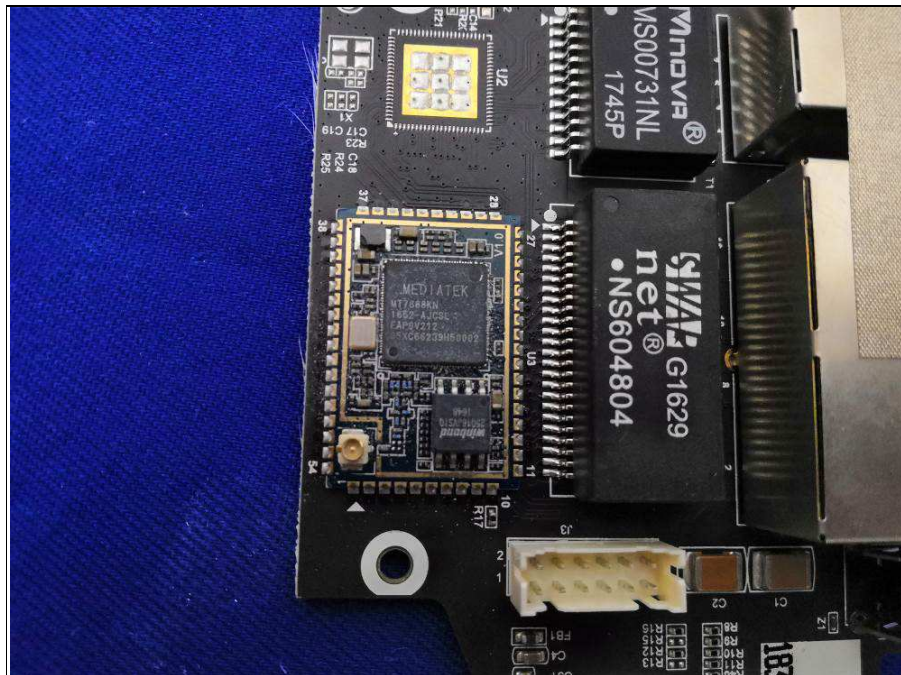

**BUREAU
VERITAS**

Reference No.: 180522W005

PHOTOGRAPHS OF THE EUT

NFC Antenna

WWAN Antenna

Reference No.: 180522W005

Dirversity Antenna

WIFI Antenna

Reference No.: 180522W005

BT/WIFI Antenna