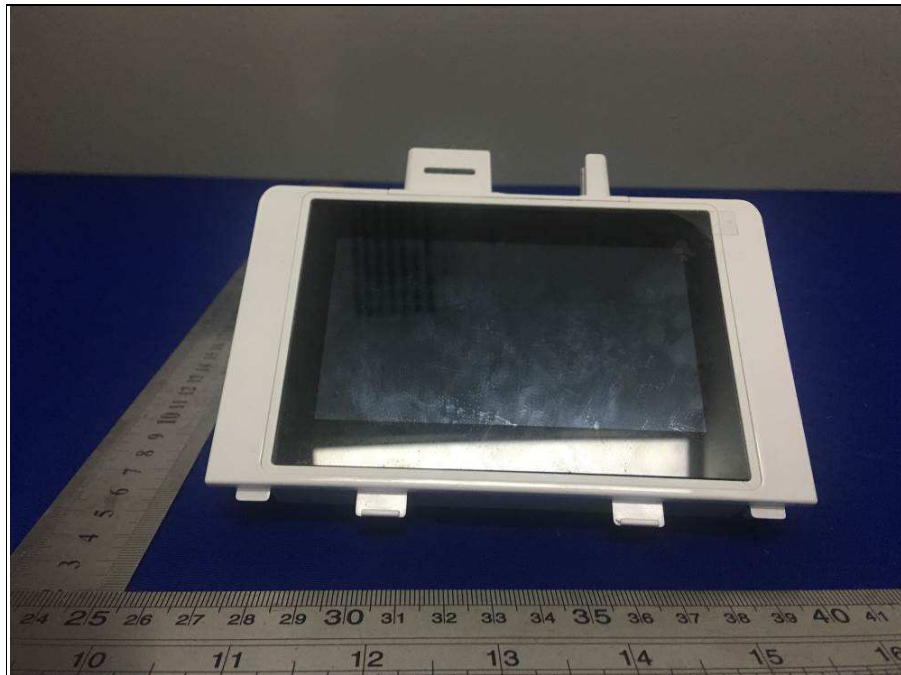

**BUREAU
VERITAS**

Reference No.: 180522W005

PHOTOGRAPHS OF THE EUT

NFC Antenna

WWAN Antenna

Reference No.: 180522W005

Dirversity Antenna

WIFI Antenna