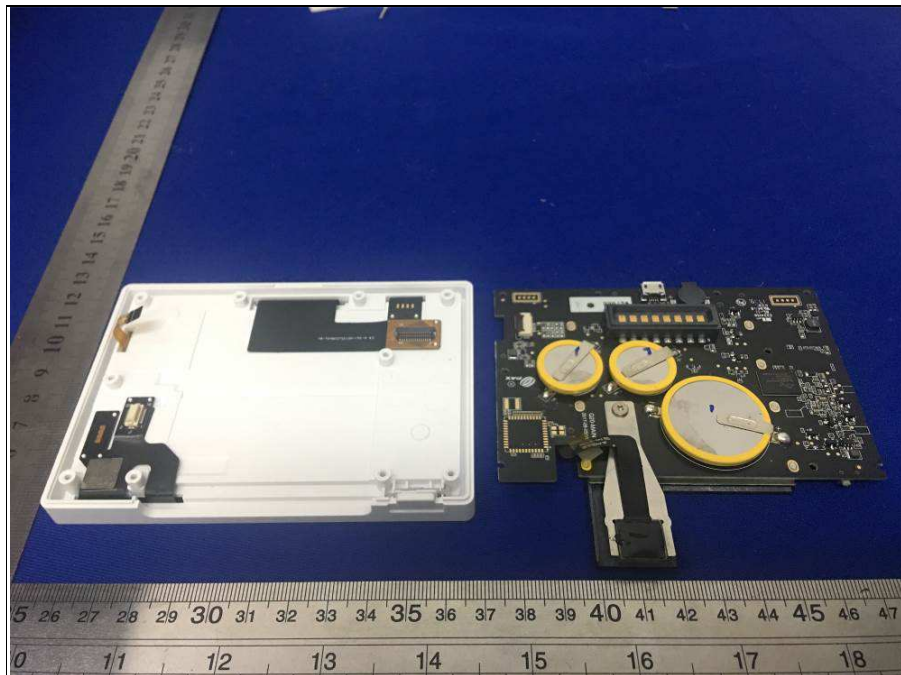

**BUREAU
VERITAS**

Reference No.: 180522W005

PHOTOGRAPHS OF THE EUT

NFC Antenna

WWAN Antenna

Reference No.: 180522W005

Dirversity Antenna

WIFI Antenna

Reference No.: 180522W005

BT/WIFI Antenna