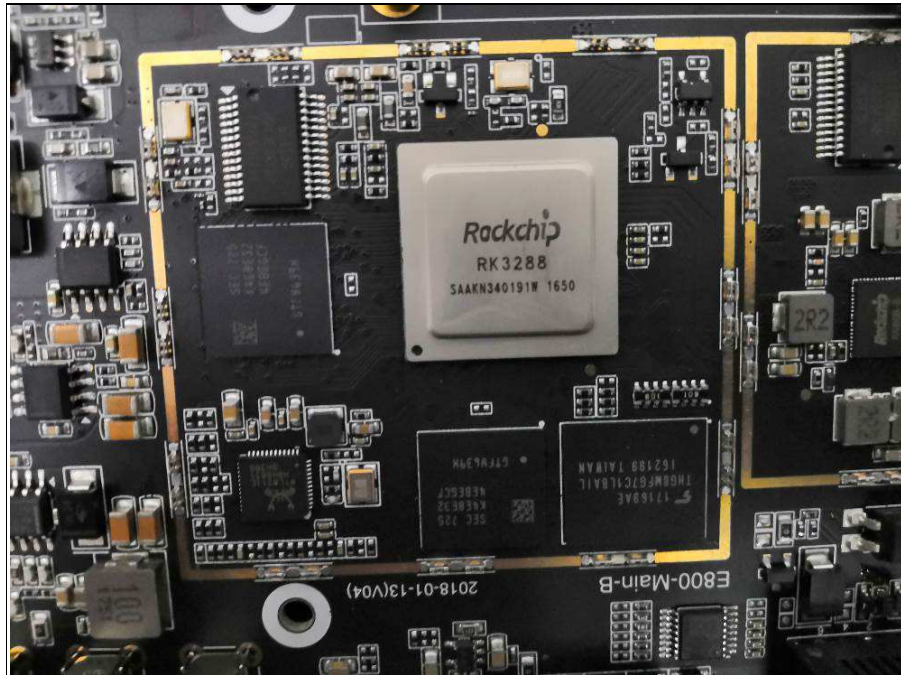

**BUREAU
VERITAS**

Reference No.: 180522W005

PHOTOGRAPHS OF THE EUT

NFC Antenna

WWAN Antenna

Reference No.: 180522W005

Dirversity Antenna

WIFI Antenna