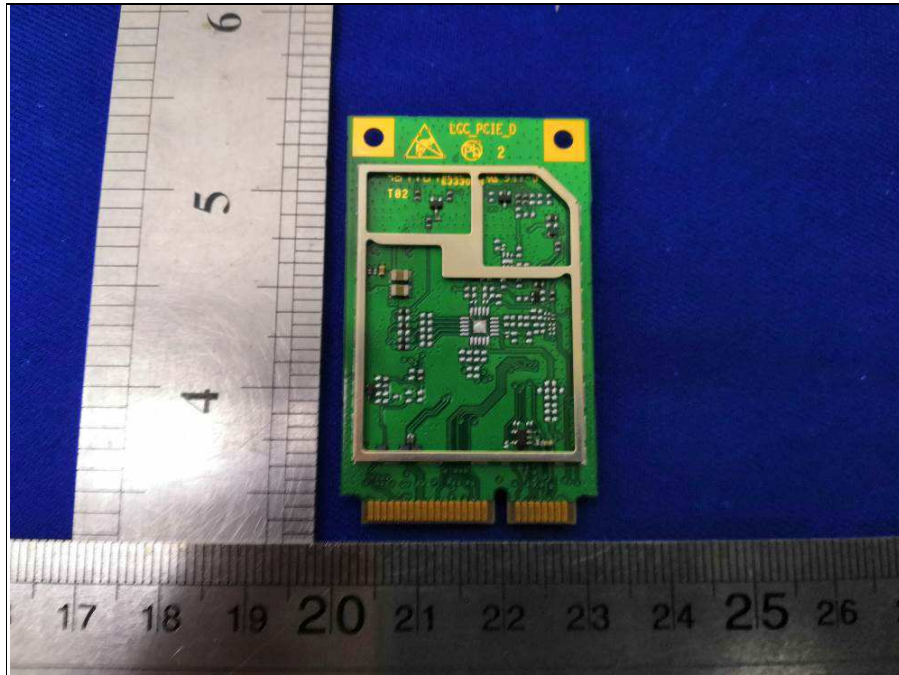

**BUREAU
VERITAS**

Reference No.: 180522W005

PHOTOGRAPHS OF THE EUT

NFC Antenna

WWAN Antenna

Reference No.: 180522W005

Dirversity Antenna

WIFI Antenna

Reference No.: 180522W005

BT/WIFI Antenna