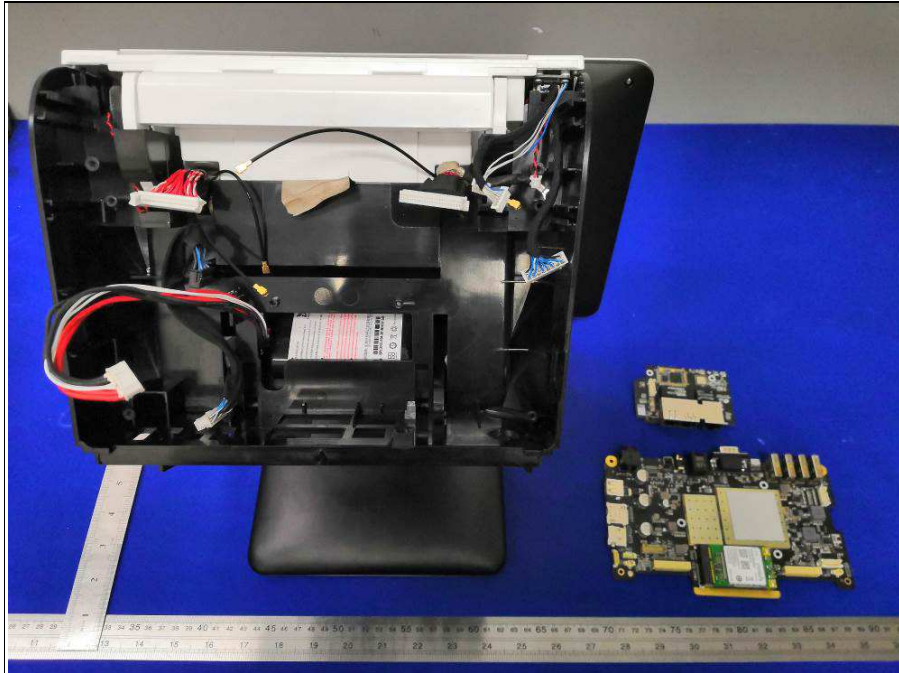

**BUREAU
VERITAS**

Reference No.: 180522W005

PHOTOGRAPHS OF THE EUT

NFC Antenna

WWAN Antenna

Reference No.: 180522W005

Dirversity Antenna

WIFI Antenna

Reference No.: 180522W005

BT/WIFI Antenna