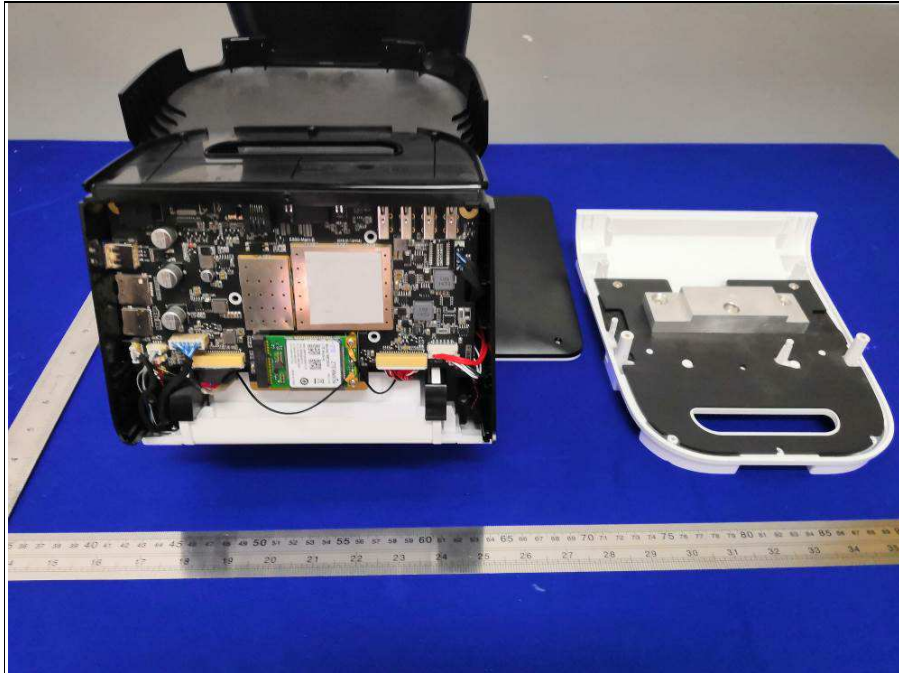

**BUREAU
VERITAS**

Reference No.: 180522W005

PHOTOGRAPHS OF THE EUT

NFC Antenna

WWAN Antenna

Reference No.: 180522W005

Dirversity Antenna

WIFI Antenna

Reference No.: 180522W005

BT/WIFI Antenna