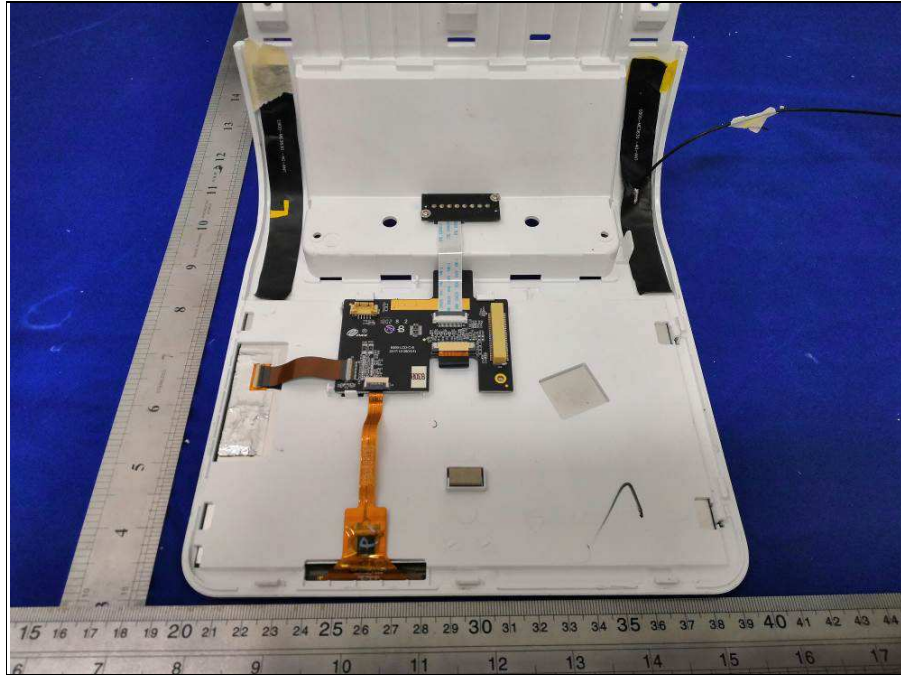

**BUREAU
VERITAS**

Reference No.: 180522W005

PHOTOGRAPHS OF THE EUT

NFC Antenna

WWAN Antenna

Reference No.: 180522W005

Dirversity Antenna

WIFI Antenna

Reference No.: 180522W005

BT/WIFI Antenna