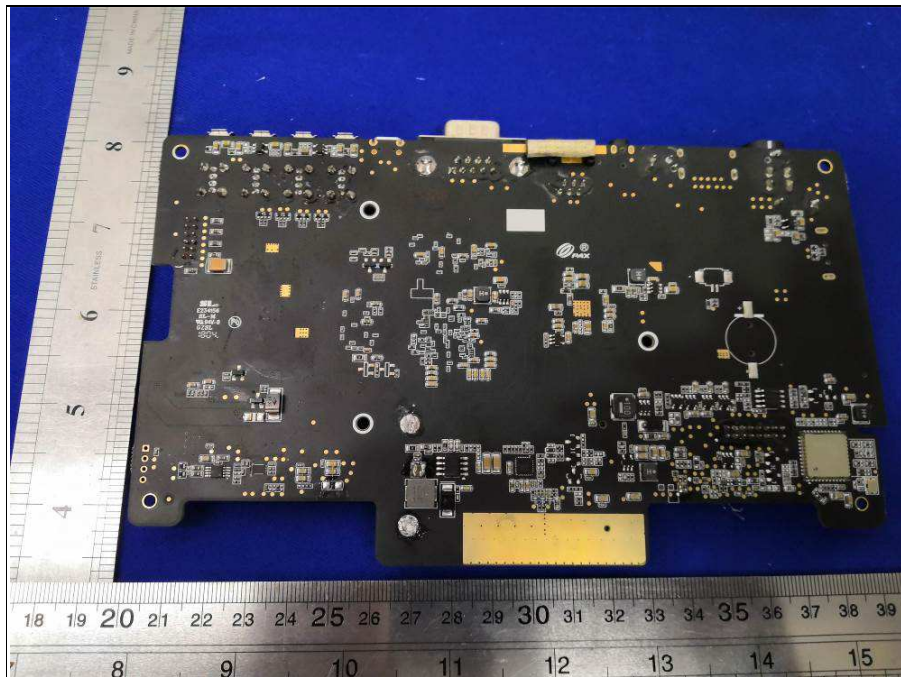

**BUREAU
VERITAS**

Reference No.: 180522W005

PHOTOGRAPHS OF THE EUT

NFC Antenna

WWAN Antenna

Reference No.: 180522W005

Dirversity Antenna

WIFI Antenna

Reference No.: 180522W005

BT/WIFI Antenna