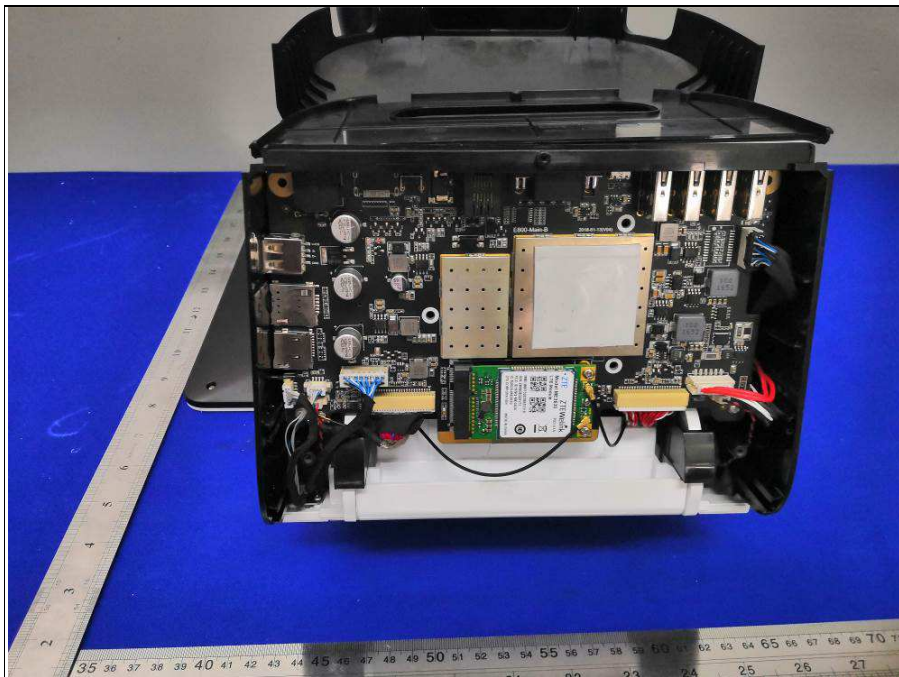

**BUREAU
VERITAS**

Reference No.: 180522W005

PHOTOGRAPHS OF THE EUT

NFC Antenna

WWAN Antenna

Reference No.: 180522W005

Dirversity Antenna

WIFI Antenna

Reference No.: 180522W005

BT/WIFI Antenna