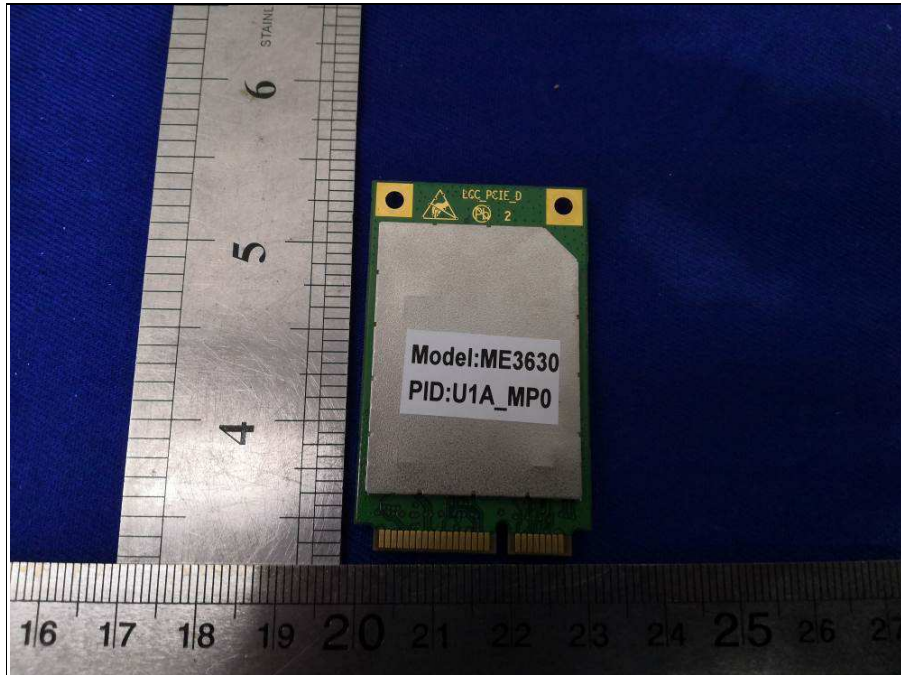

**BUREAU
VERITAS**

Reference No.: 180522W005

PHOTOGRAPHS OF THE EUT

NFC Antenna

WWAN Antenna

Reference No.: 180522W005

Dirversity Antenna

WIFI Antenna

Reference No.: 180522W005

BT/WIFI Antenna