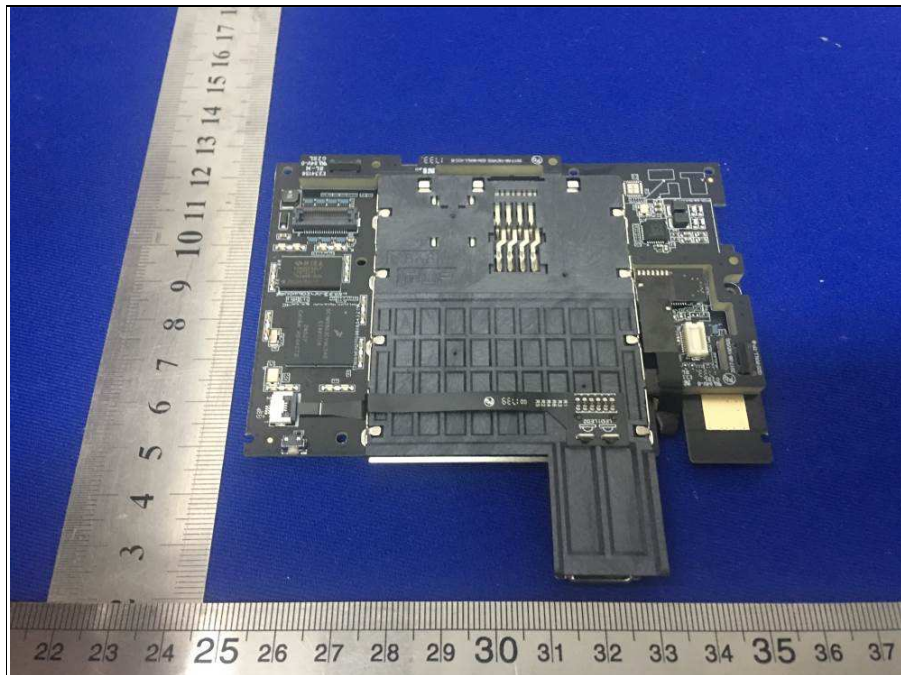

**BUREAU
VERITAS**

Reference No.: 180522W005

PHOTOGRAPHS OF THE EUT

NFC Antenna

WWAN Antenna

Reference No.: 180522W005

Dirversity Antenna

WIFI Antenna

Reference No.: 180522W005

BT/WIFI Antenna