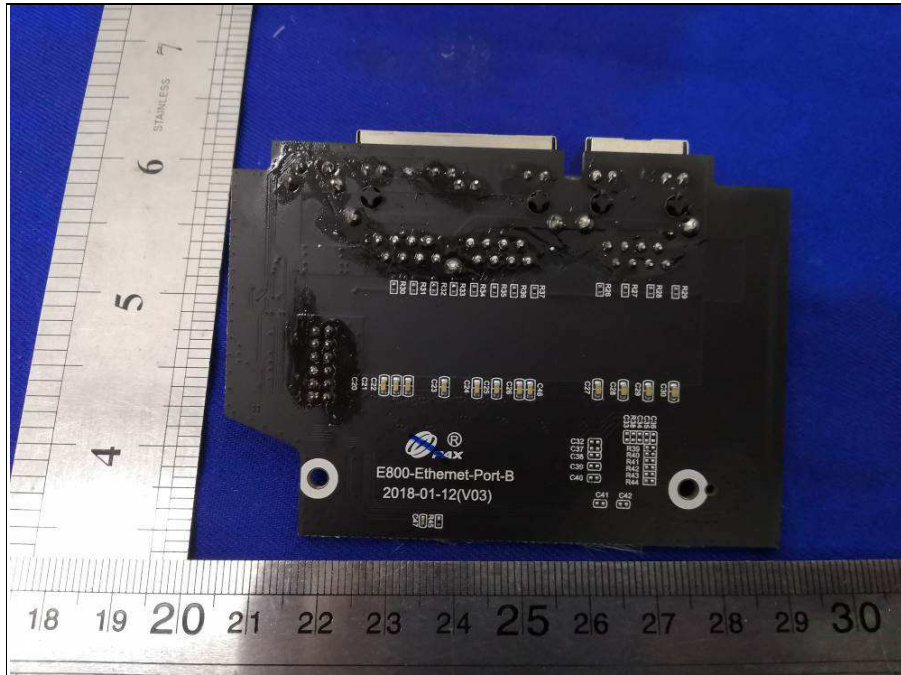

**BUREAU
VERITAS**

Reference No.: 180522W005

PHOTOGRAPHS OF THE EUT

NFC Antenna

WWAN Antenna

Reference No.: 180522W005

Dirversity Antenna

WIFI Antenna

Reference No.: 180522W005

BT/WIFI Antenna