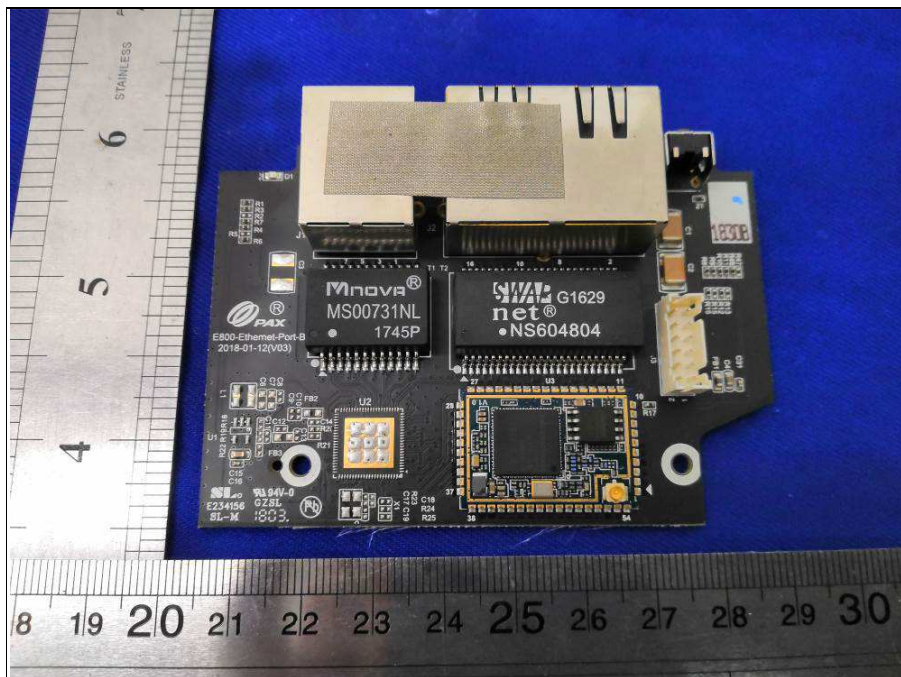

**BUREAU
VERITAS**

Reference No.: 180522W005

PHOTOGRAPHS OF THE EUT

NFC Antenna

WWAN Antenna

Reference No.: 180522W005

Dirversity Antenna

WIFI Antenna

Reference No.: 180522W005

BT/WIFI Antenna