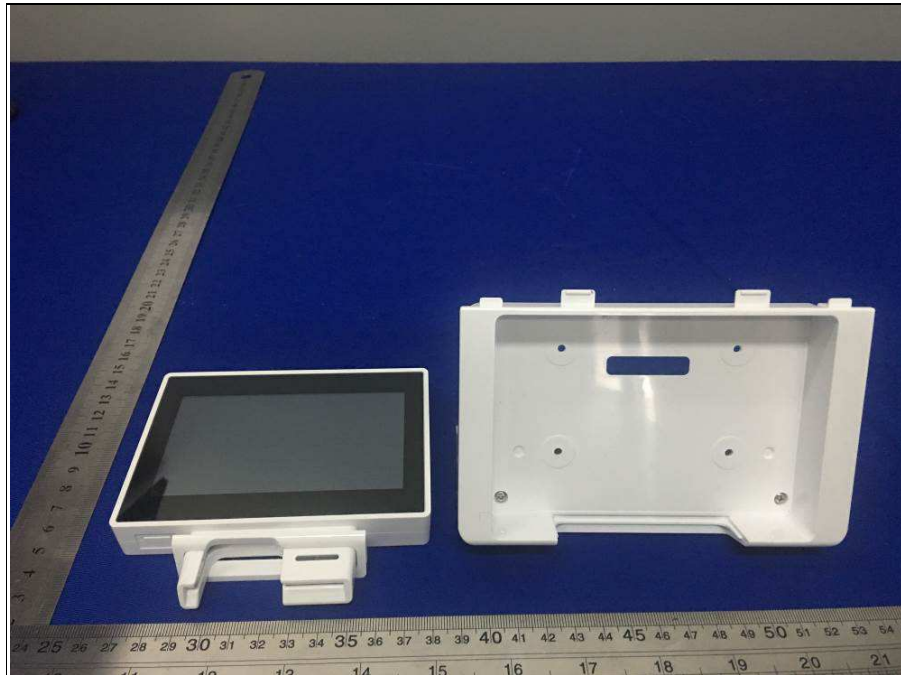

**BUREAU
VERITAS**

Reference No.: 180522W005

PHOTOGRAPHS OF THE EUT

NFC Antenna

WWAN Antenna

Reference No.: 180522W005

Dirversity Antenna

WIFI Antenna