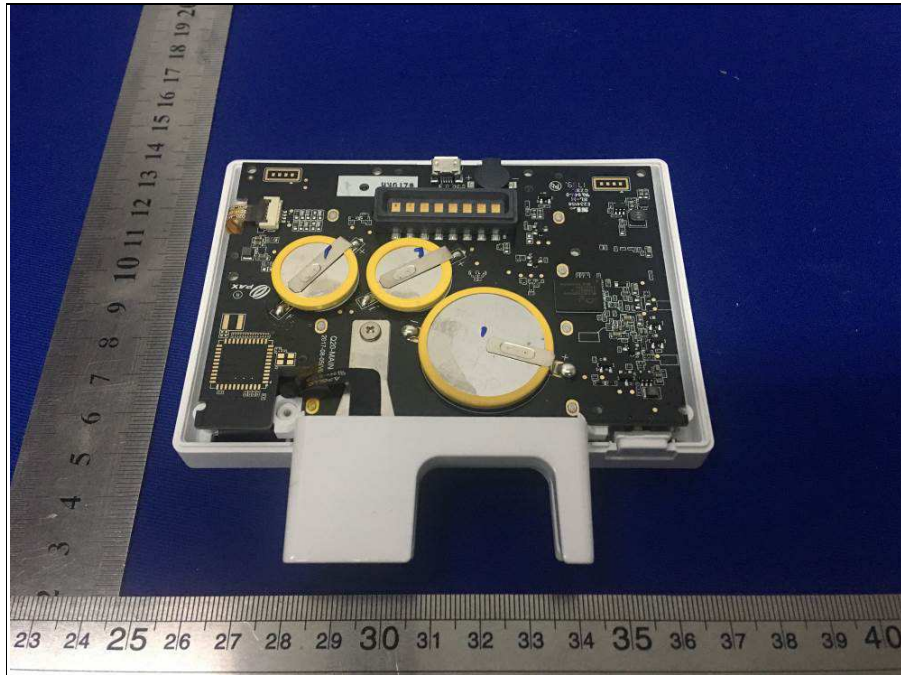

**BUREAU
VERITAS**

Reference No.: 180522W005

PHOTOGRAPHS OF THE EUT

NFC Antenna

WWAN Antenna

Reference No.: 180522W005

Dirversity Antenna

WIFI Antenna

Reference No.: 180522W005

BT/WIFI Antenna