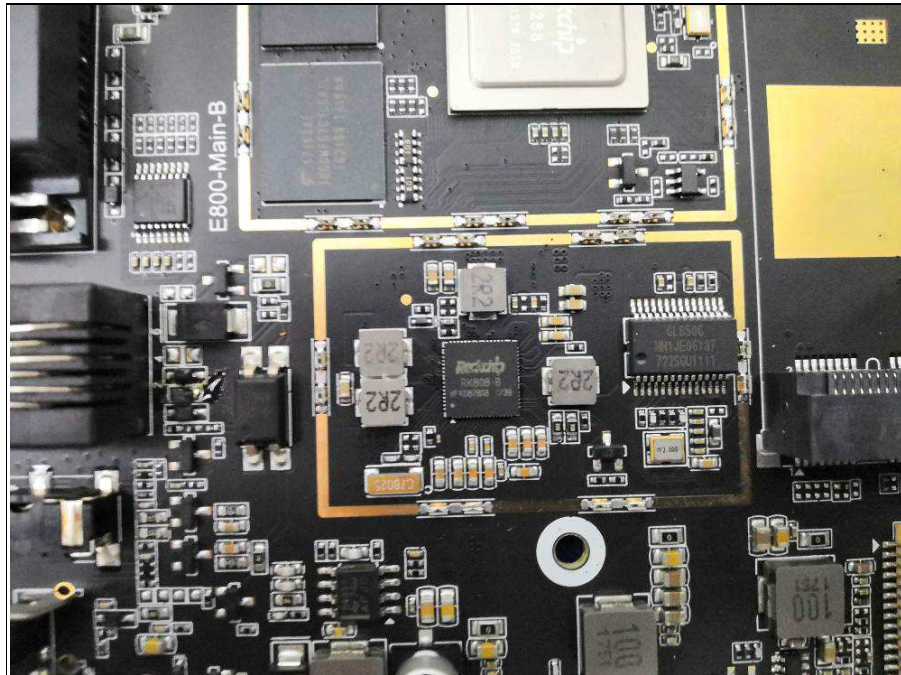

**BUREAU
VERITAS**

Reference No.: 180522W005

PHOTOGRAPHS OF THE EUT

NFC Antenna

WWAN Antenna

Reference No.: 180522W005

Dirversity Antenna

WIFI Antenna

Reference No.: 180522W005

BT/WIFI Antenna