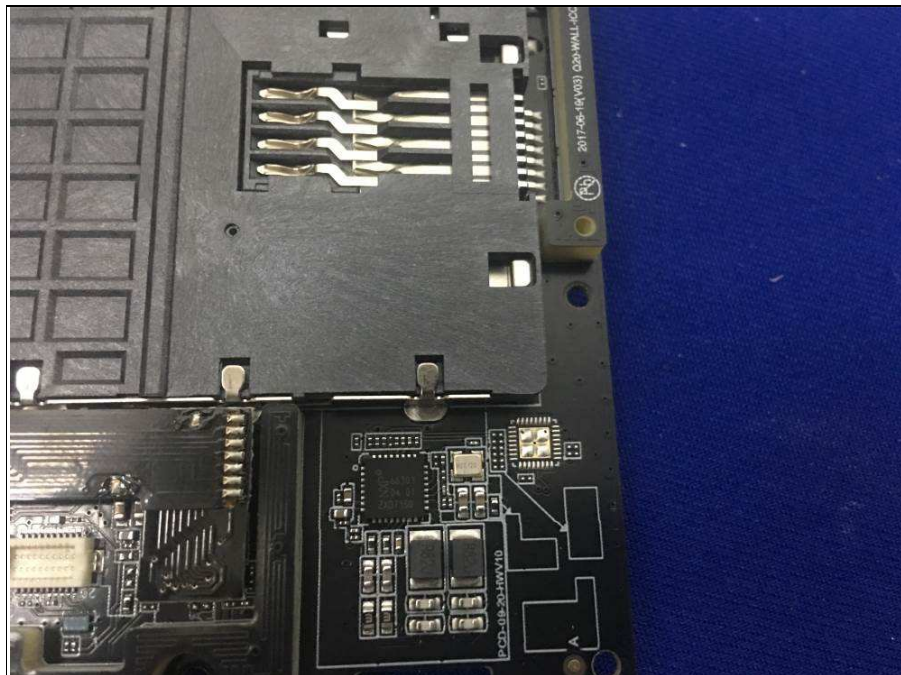

**BUREAU
VERITAS**

Reference No.: 180522W005

PHOTOGRAPHS OF THE EUT

NFC Antenna

WWAN Antenna

Reference No.: 180522W005

Dirversity Antenna

WIFI Antenna

Reference No.: 180522W005

BT/WIFI Antenna