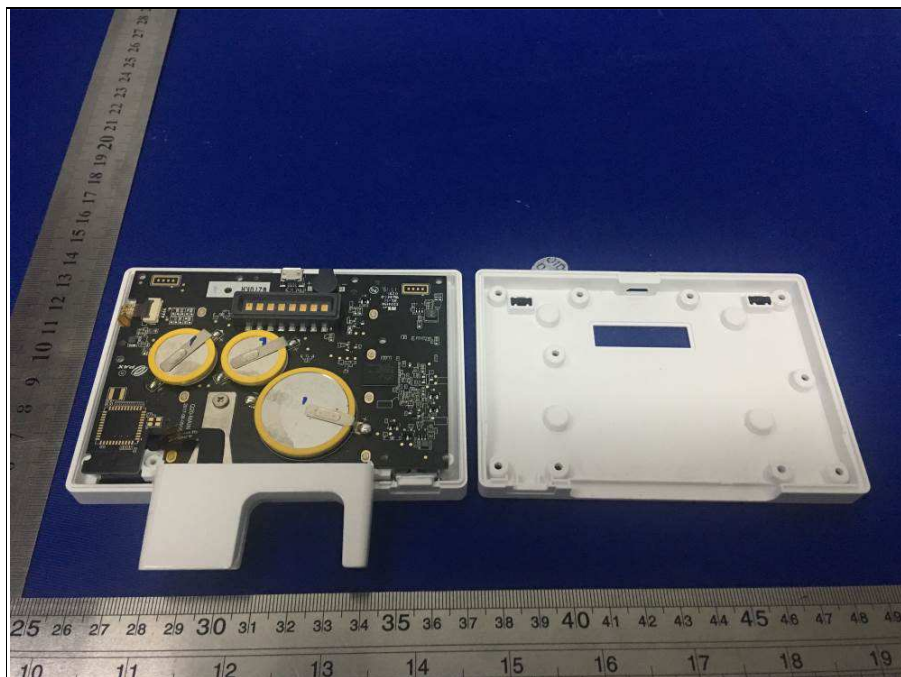

**BUREAU
VERITAS**

Reference No.: 180522W005

PHOTOGRAPHS OF THE EUT

NFC Antenna

WWAN Antenna

Reference No.: 180522W005

Dirversity Antenna

WIFI Antenna