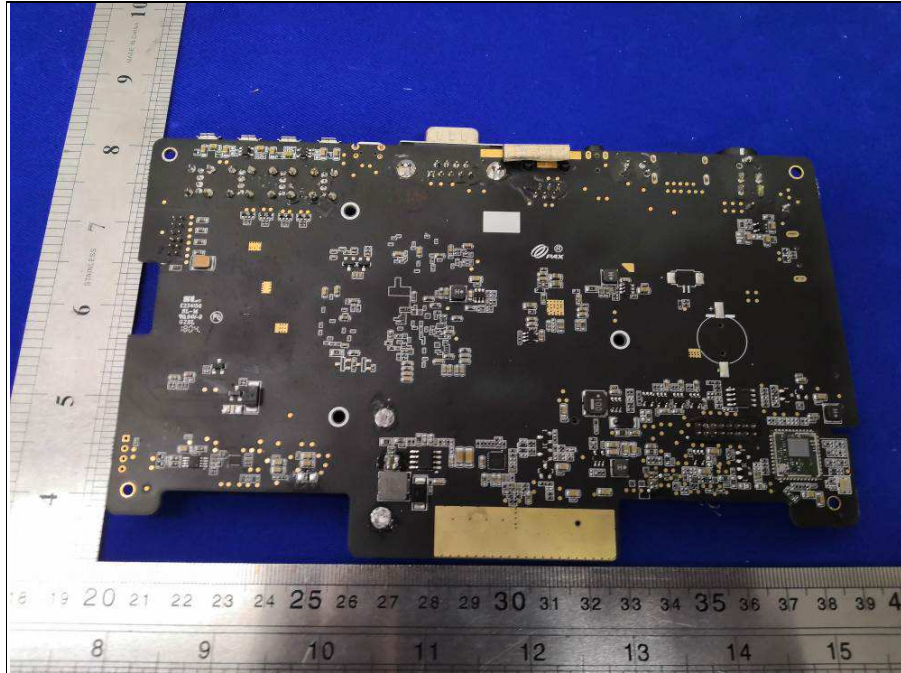

**BUREAU
VERITAS**

Reference No.: 180522W005

PHOTOGRAPHS OF THE EUT

NFC Antenna

WWAN Antenna

Reference No.: 180522W005

Dirversity Antenna

WIFI Antenna

Reference No.: 180522W005

BT/WIFI Antenna