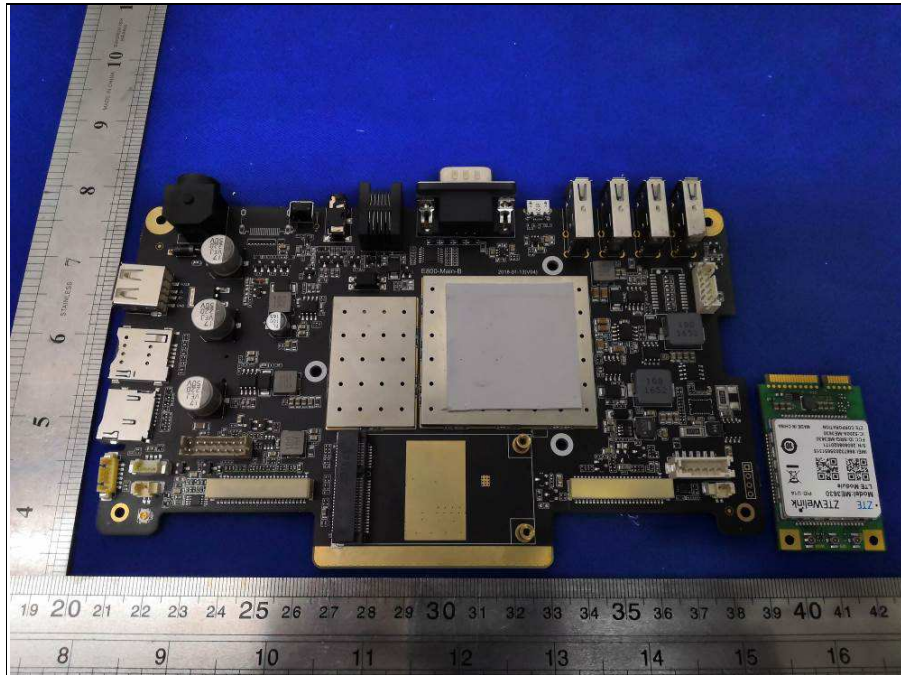

**BUREAU
VERITAS**

Reference No.: 180522W005

PHOTOGRAPHS OF THE EUT

NFC Antenna

WWAN Antenna

Reference No.: 180522W005

Dirversity Antenna

WIFI Antenna

Reference No.: 180522W005

BT/WIFI Antenna