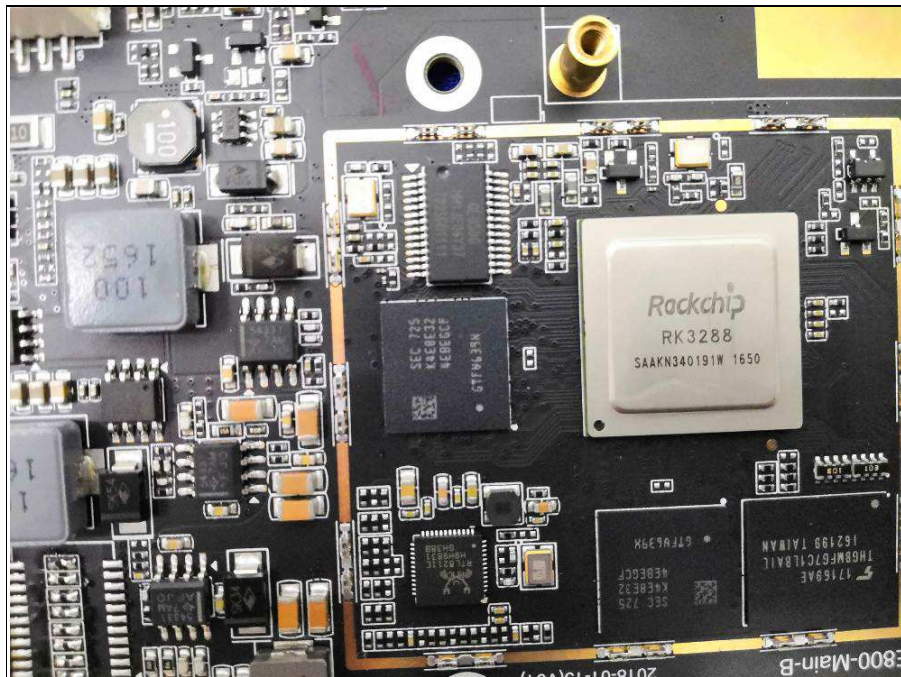

**BUREAU
VERITAS**

Reference No.: 180522W005

PHOTOGRAPHS OF THE EUT

NFC Antenna

WWAN Antenna

Reference No.: 180522W005

Dirversity Antenna

WIFI Antenna