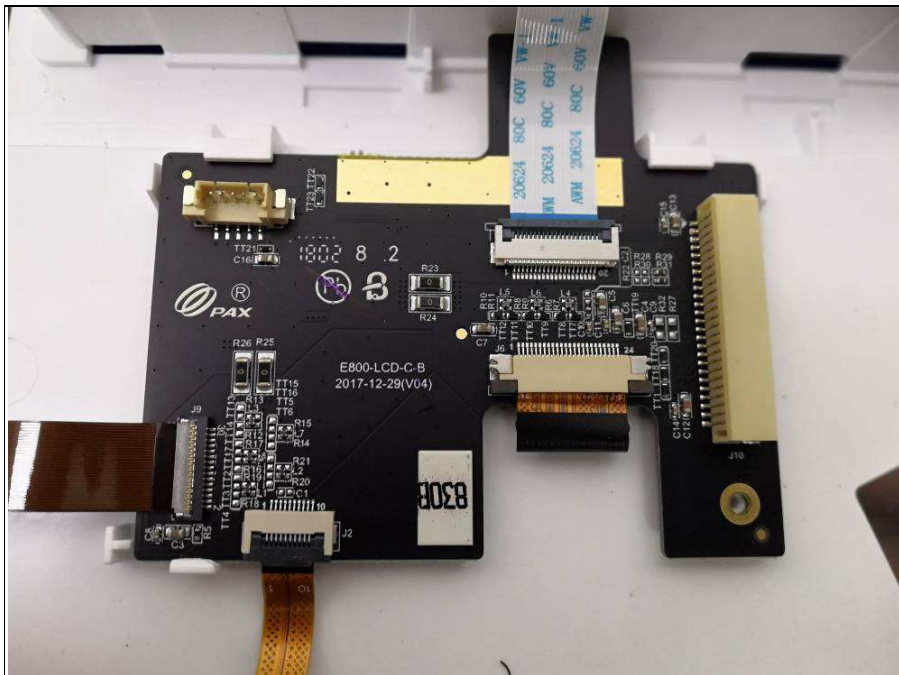

**BUREAU
VERITAS**

Reference No.: 180522W005

PHOTOGRAPHS OF THE EUT

NFC Antenna

WWAN Antenna

Reference No.: 180522W005

Dirversity Antenna

WIFI Antenna

Reference No.: 180522W005

BT/WIFI Antenna