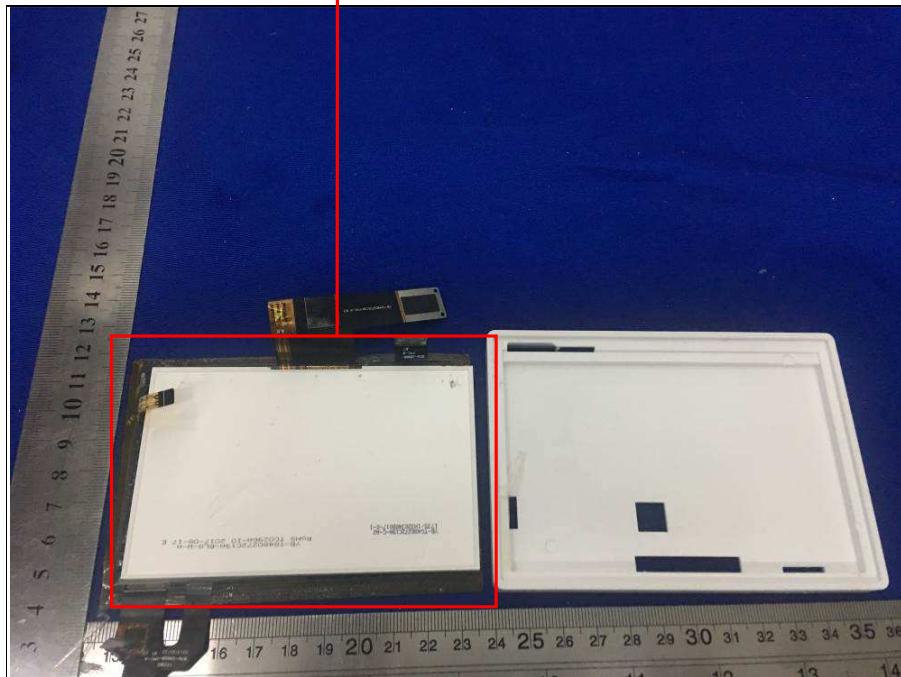

**BUREAU
VERITAS**

Reference No.: 180522W005

PHOTOGRAPHS OF THE EUT

NFC Antenna

WWAN Antenna

Reference No.: 180522W005

Dirversity Antenna

WIFI Antenna

Reference No.: 180522W005

BT/WIFI Antenna