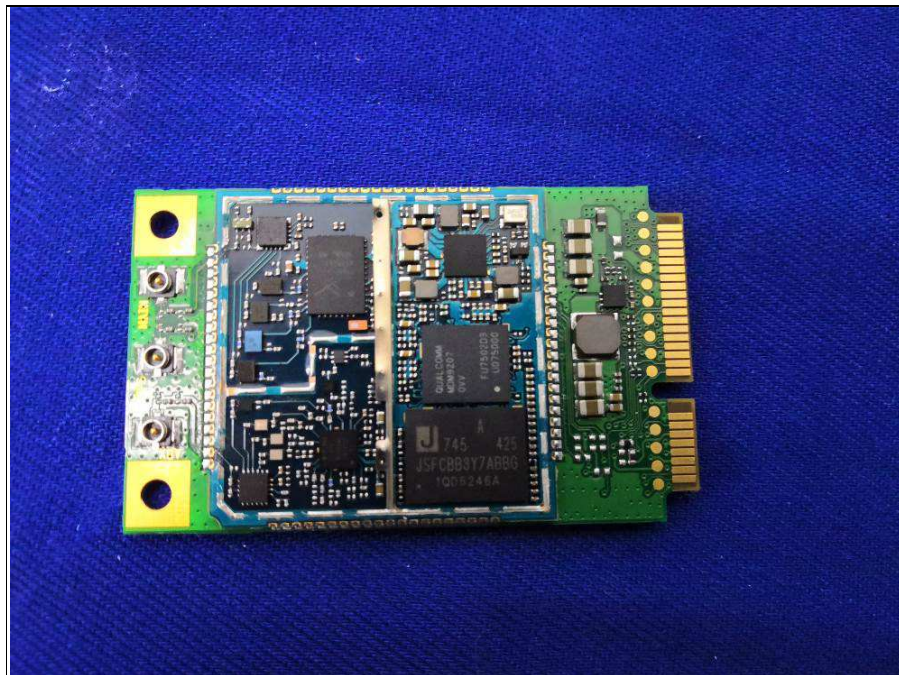

**BUREAU
VERITAS**

Reference No.: 180522W005

PHOTOGRAPHS OF THE EUT

NFC Antenna

WWAN Antenna

Reference No.: 180522W005

Dirversity Antenna

WIFI Antenna

Reference No.: 180522W005

BT/WIFI Antenna