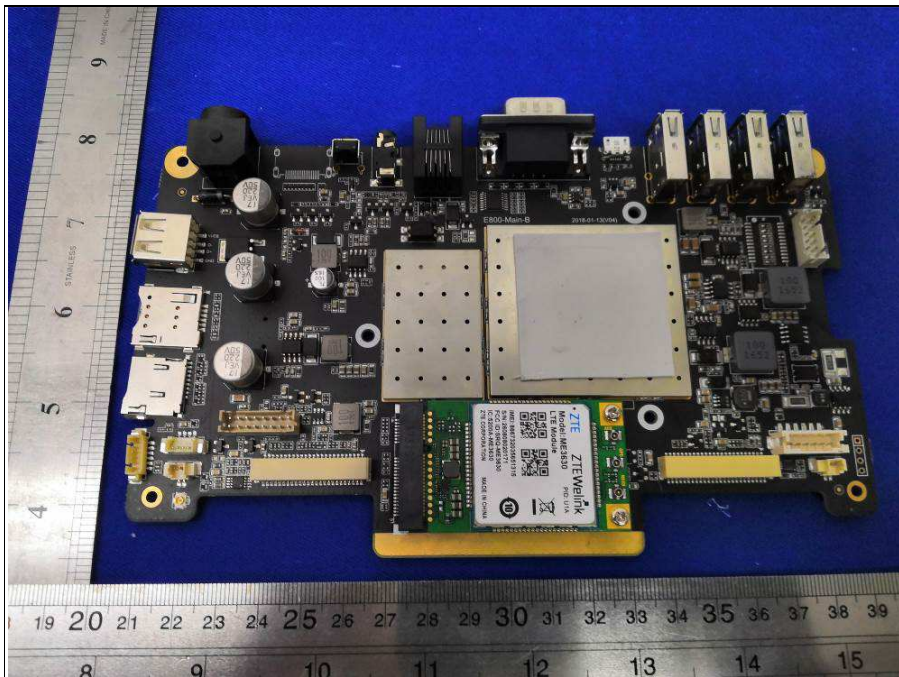

**BUREAU
VERITAS**

Reference No.: 180522W005

PHOTOGRAPHS OF THE EUT

NFC Antenna

WWAN Antenna

Reference No.: 180522W005

Dirversity Antenna

WIFI Antenna

Reference No.: 180522W005

BT/WIFI Antenna