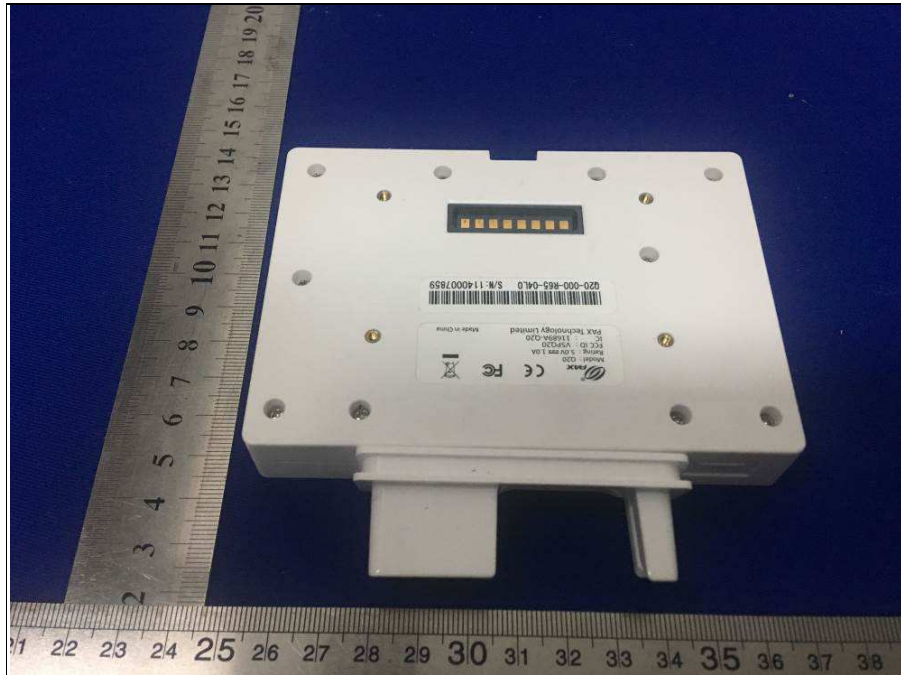

**BUREAU
VERITAS**

Reference No.: 180522W005

PHOTOGRAPHS OF THE EUT

NFC Antenna

WWAN Antenna

Reference No.: 180522W005

Dirversity Antenna

WIFI Antenna

Reference No.: 180522W005

BT/WIFI Antenna