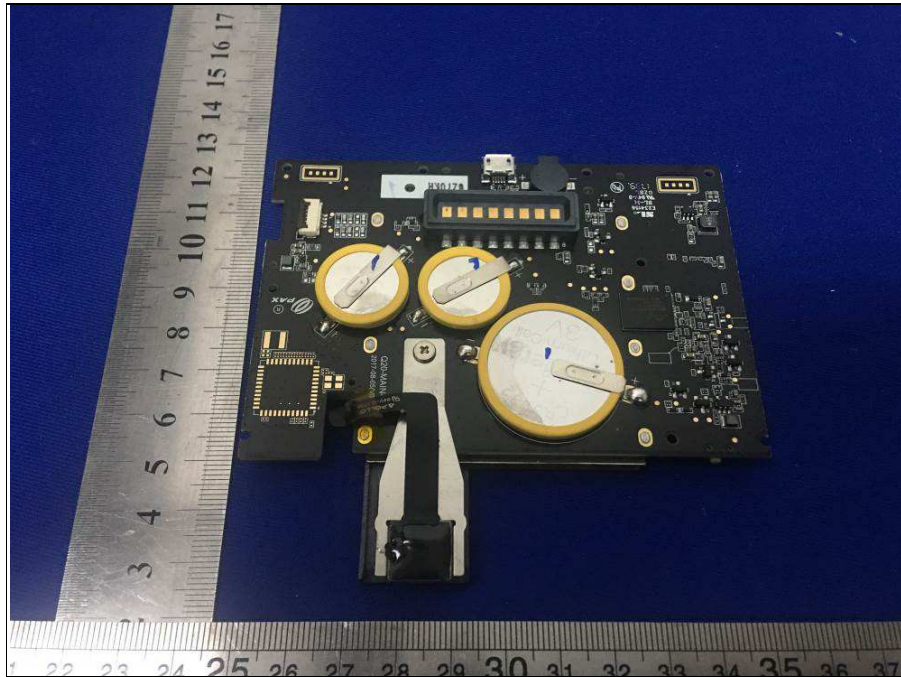

**BUREAU
VERITAS**

Reference No.: 180522W005

PHOTOGRAPHS OF THE EUT

NFC Antenna

WWAN Antenna

Reference No.: 180522W005

Dirversity Antenna

WIFI Antenna

Reference No.: 180522W005

BT/WIFI Antenna