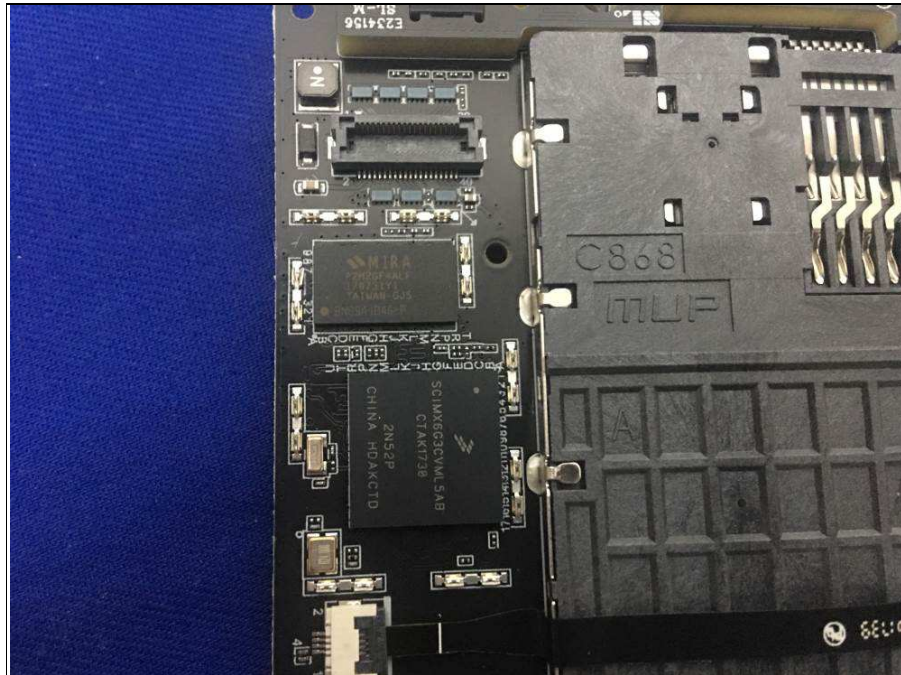

**BUREAU
VERITAS**

Reference No.: 180522W005

PHOTOGRAPHS OF THE EUT

NFC Antenna

WWAN Antenna

Reference No.: 180522W005

Dirversity Antenna

WIFI Antenna

Reference No.: 180522W005

BT/WIFI Antenna