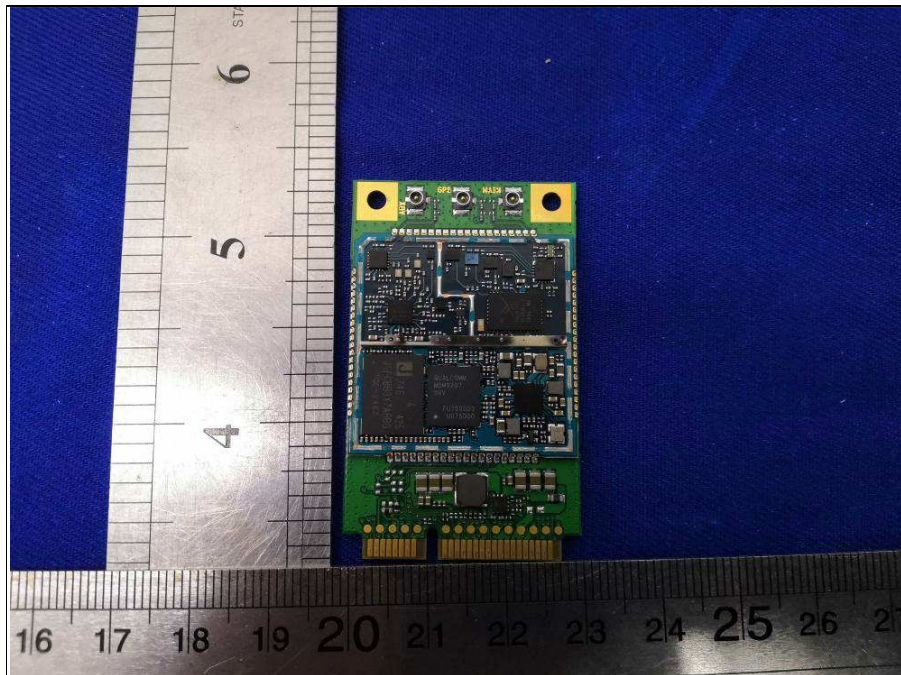

**BUREAU
VERITAS**

Reference No.: 180522W005

PHOTOGRAPHS OF THE EUT

NFC Antenna

WWAN Antenna

Reference No.: 180522W005

Dirversity Antenna

WIFI Antenna

Reference No.: 180522W005

BT/WIFI Antenna