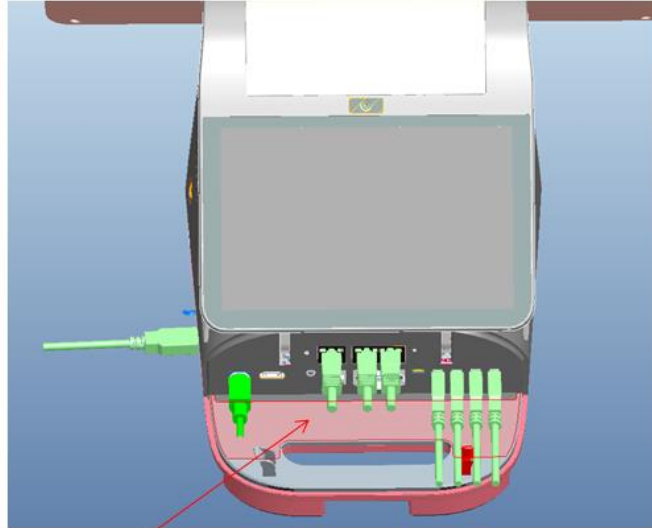

FCC Label and label location

Model:E800

FCC ID:V5PE800

IC:11689A-E800

Nameplate position