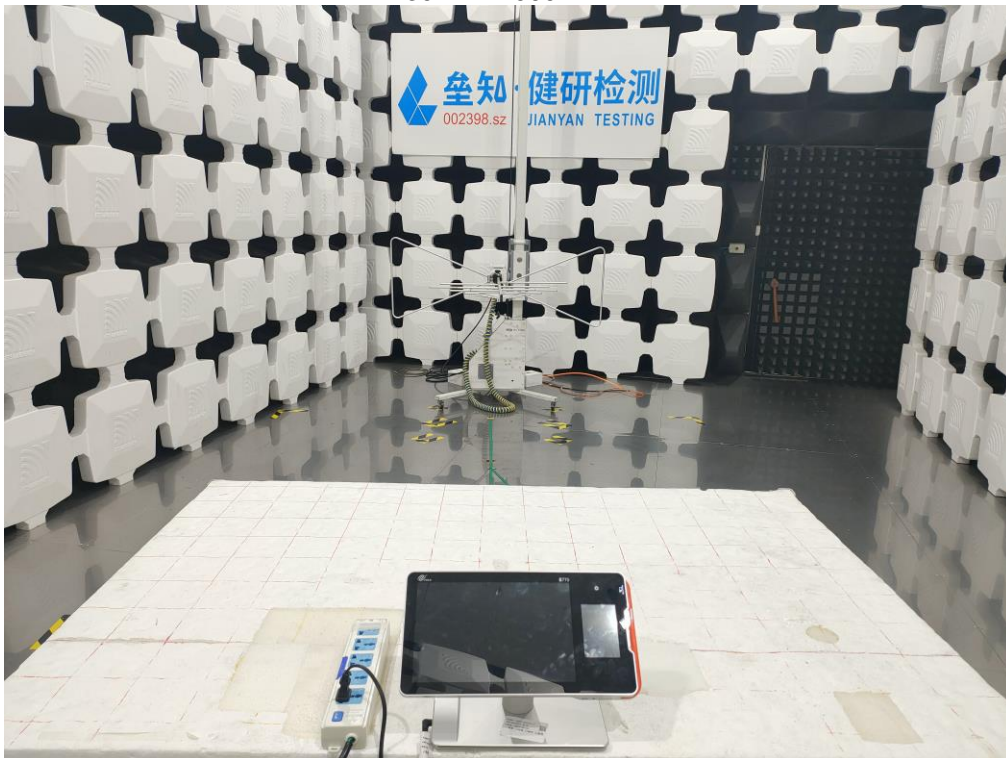

1 Test Setup Photos for BT, BLE, WIFI

Radiated Spurious Emission
Below 1GHz

Above 1GHz

Conducted Emission

Conducted method

2 Test Setup Photos for WCDMA, LTE

Radiated Spurious Emission
Below 1GHz

Above 1GHz

Conducted method

3 Test Setup Photos for NFC

Radiated Emission
9kHz-30MHz

30MHz-1000MHz

Conducted Emission

4 Test Setup Photos for DFS

-----End of report-----