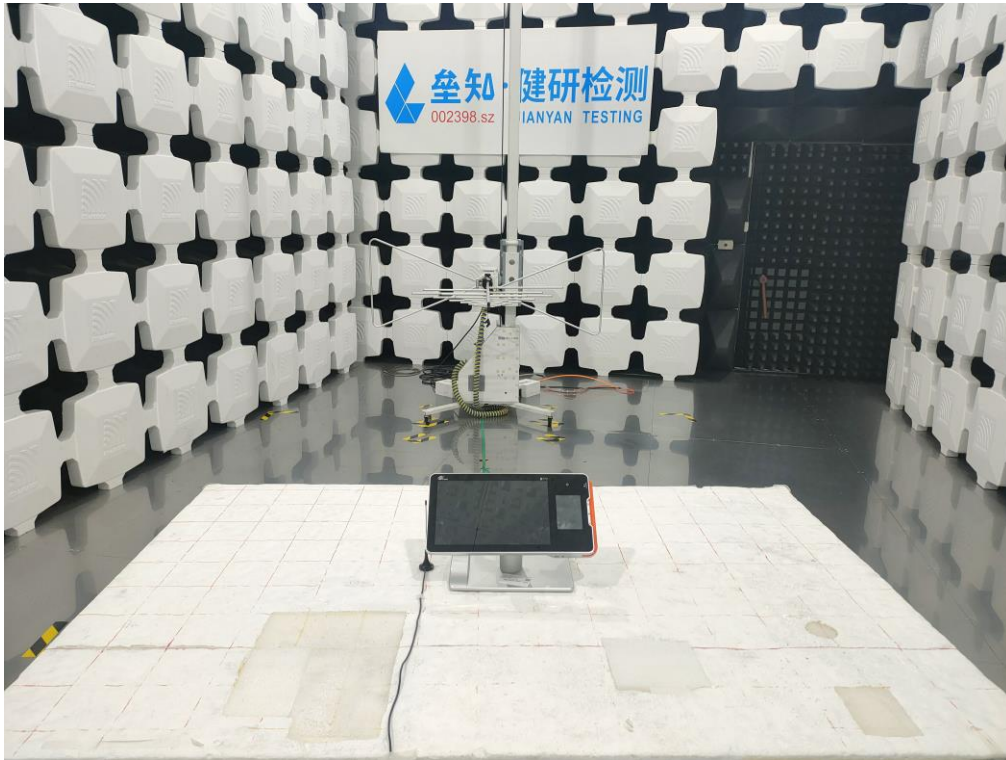

1 Test Setup Photos for BT, BLE, WIFI

Radiated Spurious Emission
Below 1GHz

Above 1GHz

Conducted Emission

Conducted method

2 Test Setup Photos for WCDMA, LTE

Radiated Spurious Emission
Below 1GHz

Above 1GHz

Conducted method

3 Test Setup Photos for NFC

Radiated Emission
9kHz-30MHz

30MHz-1000MHz

Conducted Emission

4 Test Setup Photos for DFS

-----End of report-----