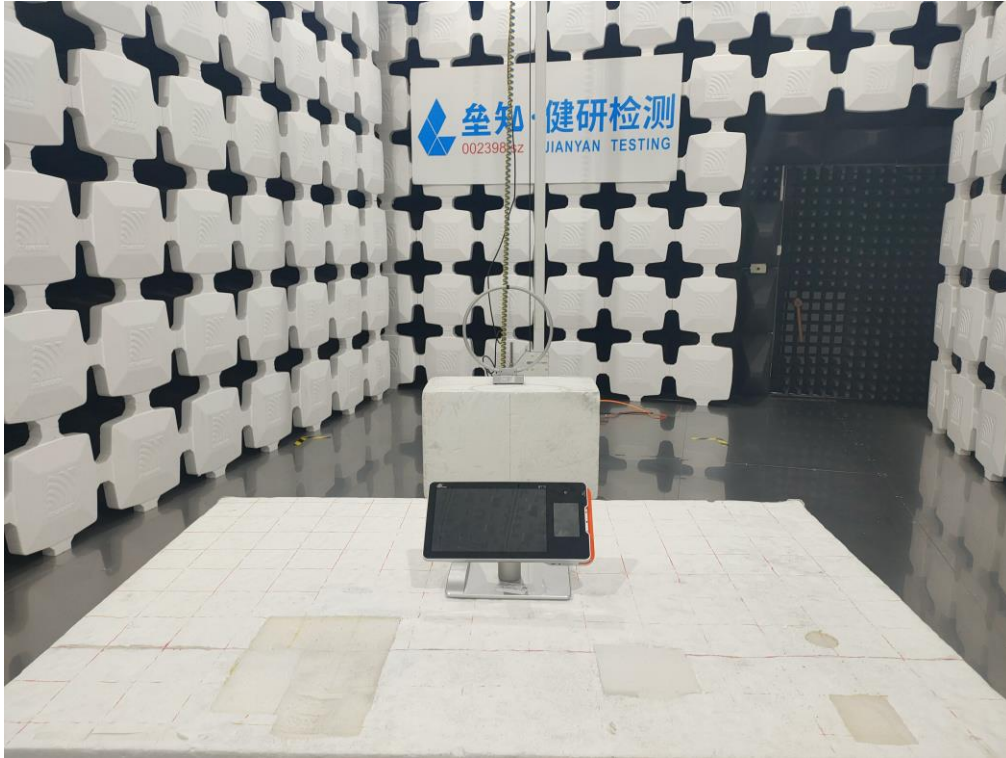

1 Test Setup Photos for BT, BLE, WIFI

Radiated Spurious Emission
Below 1GHz

Above 1GHz

Conducted Emission

Conducted method

2 Test Setup Photos for WCDMA, LTE

Radiated Spurious Emission
Below 1GHz

Above 1GHz

Conducted method

3 Test Setup Photos for NFC

Radiated Emission
9kHz-30MHz

30MHz-1000MHz

Conducted Emission

4 Test Setup Photos for DFS

-----End of report-----