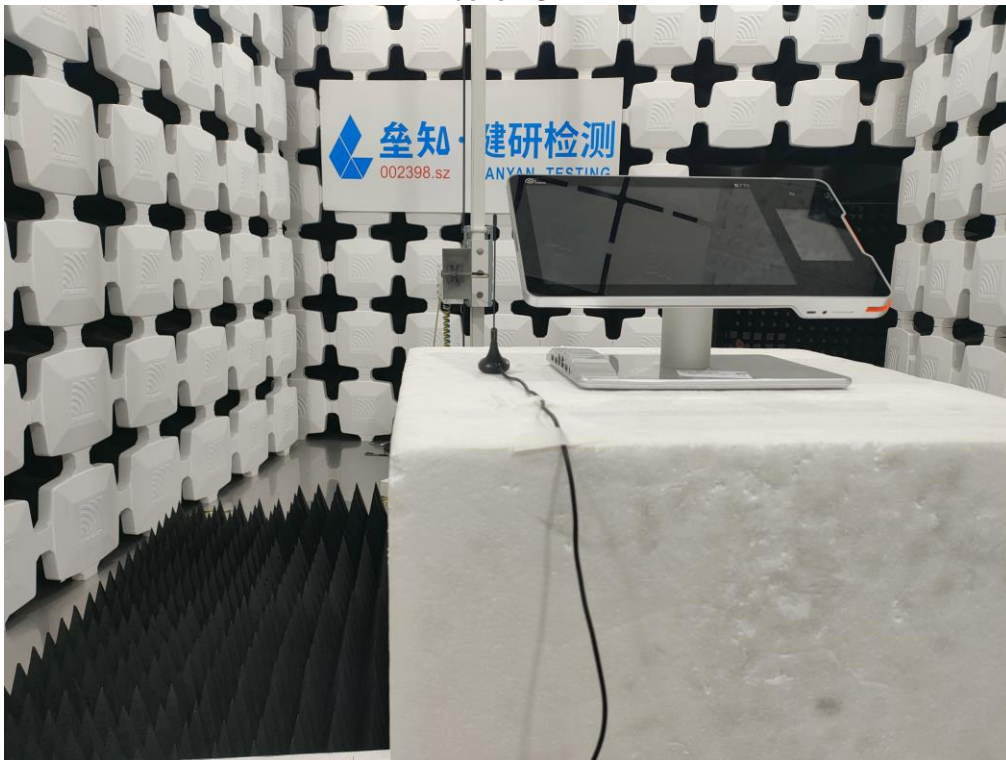

1 Test Setup Photos for BT, BLE, WIFI

Radiated Spurious Emission
Below 1GHz

Above 1GHz

Conducted Emission

Conducted method

2 Test Setup Photos for WCDMA, LTE

Radiated Spurious Emission
Below 1GHz

Above 1GHz

Conducted method

3 Test Setup Photos for NFC

Radiated Emission
9kHz-30MHz

30MHz-1000MHz

Conducted Emission

4 Test Setup Photos for DFS

-----End of report-----