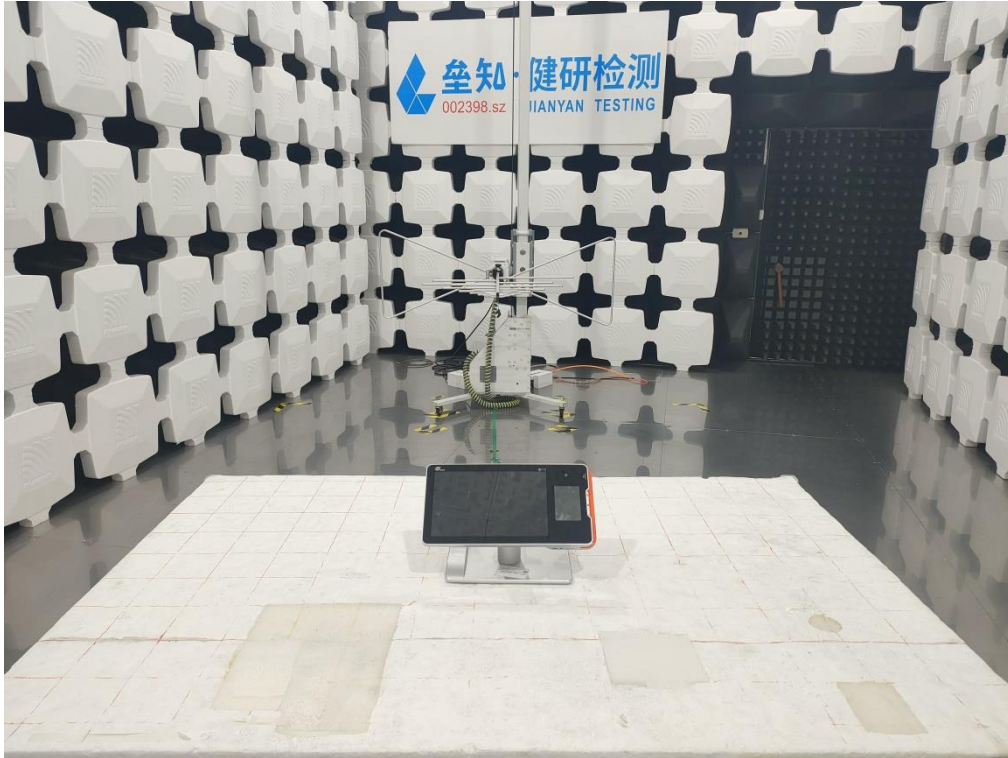

1 Test Setup Photos for BT, BLE, WIFI

Radiated Spurious Emission
Below 1GHz

Above 1GHz

Conducted Emission

Conducted method

2 Test Setup Photos for WCDMA, LTE

Radiated Spurious Emission
Below 1GHz

Above 1GHz

Conducted method

3 Test Setup Photos for NFC

Radiated Emission
9kHz-30MHz

30MHz-1000MHz

Conducted Emission

4 Test Setup Photos for DFS

-----End of report-----