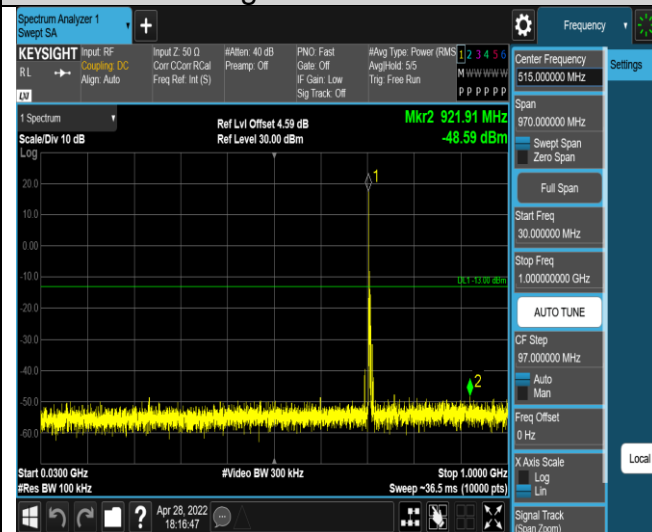

Band17-5MHz-QPSK-23790-1RB#0-

Band17-5MHz-QPSK-23790-1RB#0-

Band17-5MHz-16QAM-23790-1RB#0-
Range1:30~1000MHz

Band17-5MHz-16QAM-23790-1RB#0-
Range2:1000~10000MHz

Band17-5MHz-16QAM-23825-1RB#0-
Range1:30~1000MHz