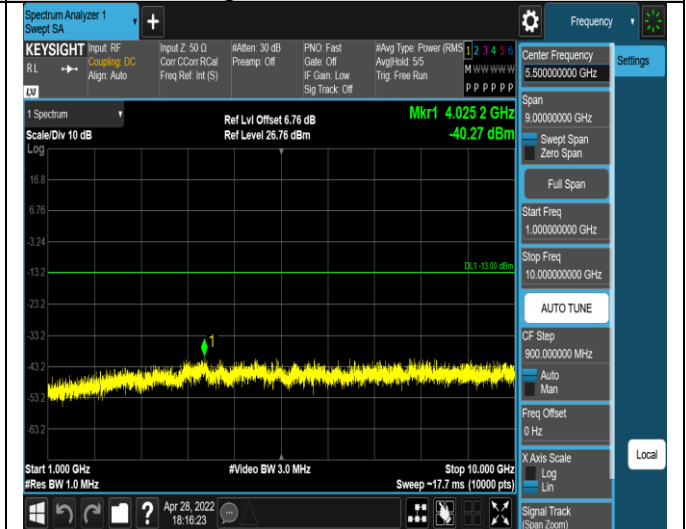

Band17-5MHz-QPSK-23790-1RB#0-

Band17-5MHz-QPSK-23790-1RB#0-

Band17-5MHz-16QAM-23790-1RB#0-
Range1:30~1000MHz

Band17-5MHz-16QAM-23790-1RB#0-
Range2:1000~10000MHz

Band17-5MHz-16QAM-23825-1RB#0-
Range1:30~1000MHz