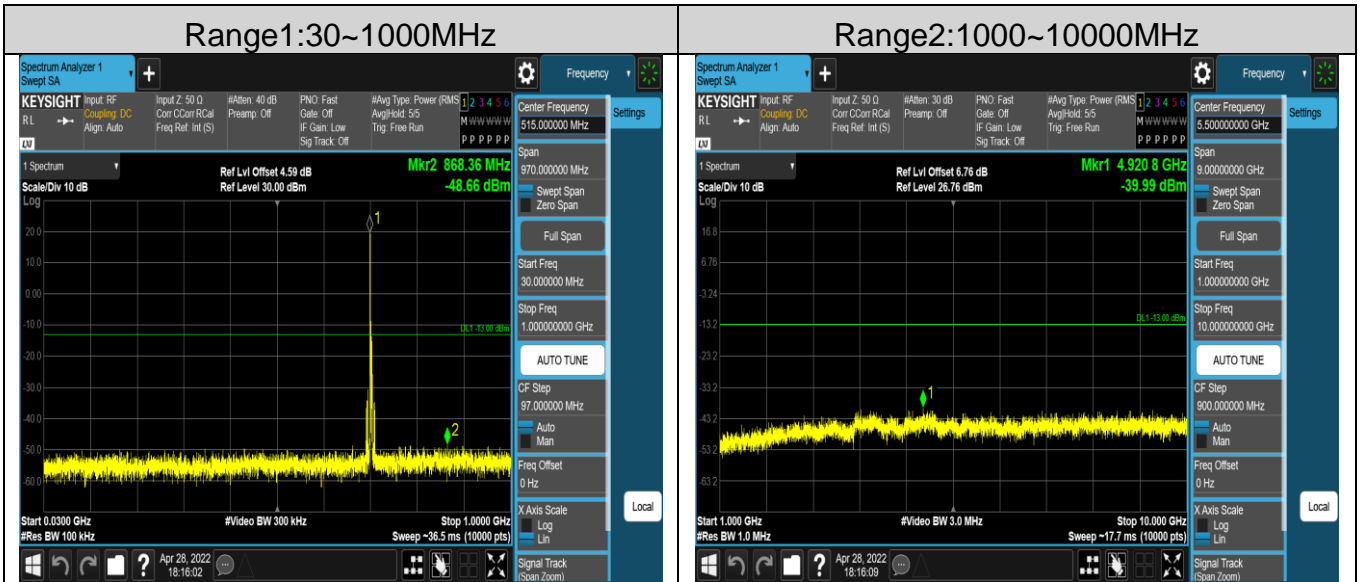

Band17-5MHz-QPSK-23790-1RB#0-

Band17-5MHz-QPSK-23790-1RB#0-