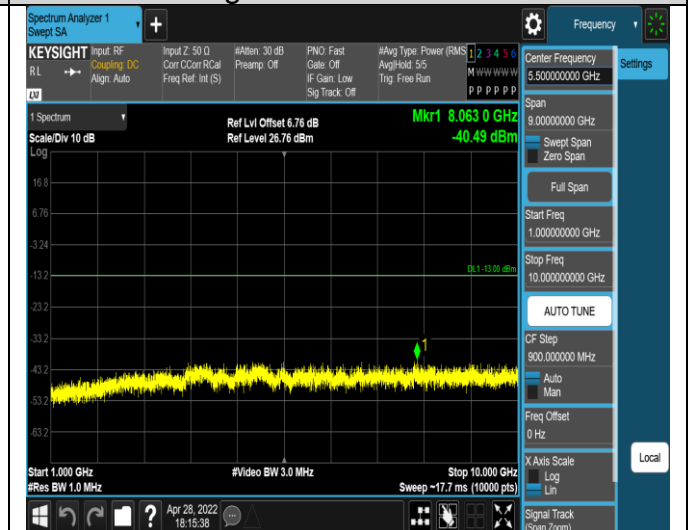

Band17-5MHz-QPSK-23755-1RB#0-
Range2:1000~10000MHz

Band17-5MHz-QPSK-23790-1RB#0-