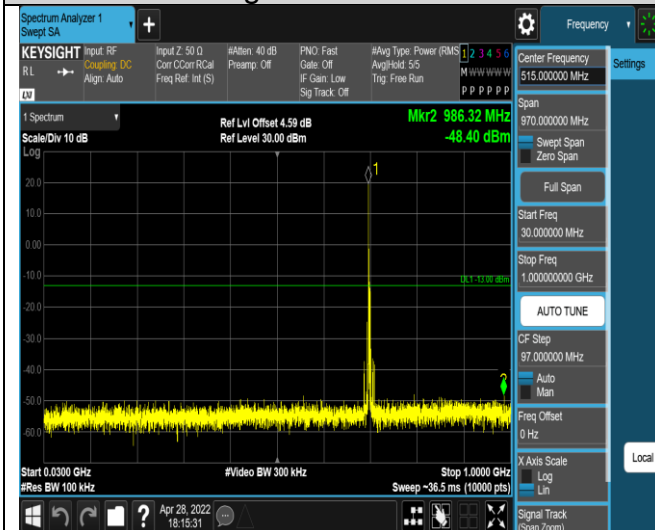

Band13-5MHz-16QAM-23205-1RB#0-

Band13-10MHz-16QAM-23230-1RB#0-
Range2:1000~10000MHz

Band13-10MHz-16QAM-23230-1RB#0-
Range3:1559~1610MHz

Band17-5MHz-QPSK-23755-1RB#0-
Range1:30~1000MHz

Band17-5MHz-QPSK-23755-1RB#0-
Range2:1000~10000MHz