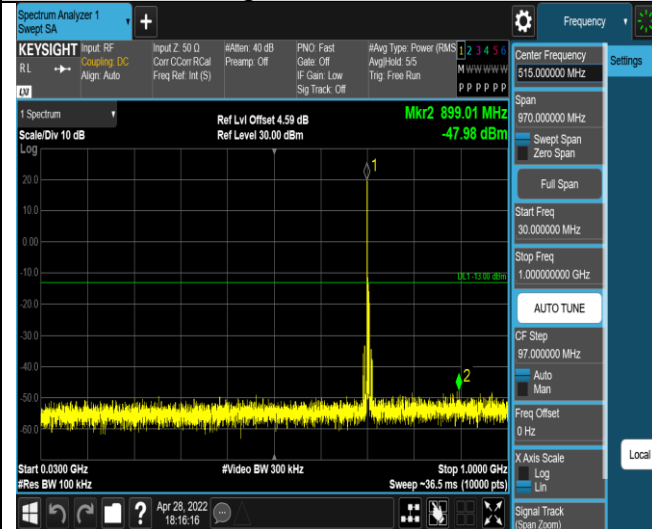

Band17-5MHz-16QAM-23825-1RB#0-
Range1:30~1000MHz

Band17-5MHz-16QAM-23790-1RB#0-
Range1:30~1000MHz