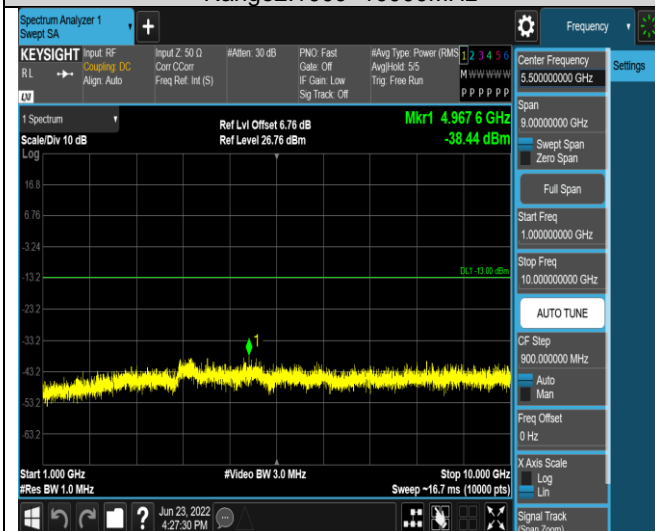

Band13-5MHz-16QAM-23205-1RB#0-

Band13-10MHz-16QAM-23230-1RB#0-
Range2:1000~10000MHz

Band13-10MHz-16QAM-23230-1RB#0-
Range3:1559~1610MHz

Band17-5MHz-QPSK-23755-1RB#0-
Range1:30~1000MHz

Band17-5MHz-QPSK-23755-1RB#0-
Range2:1000~10000MHz