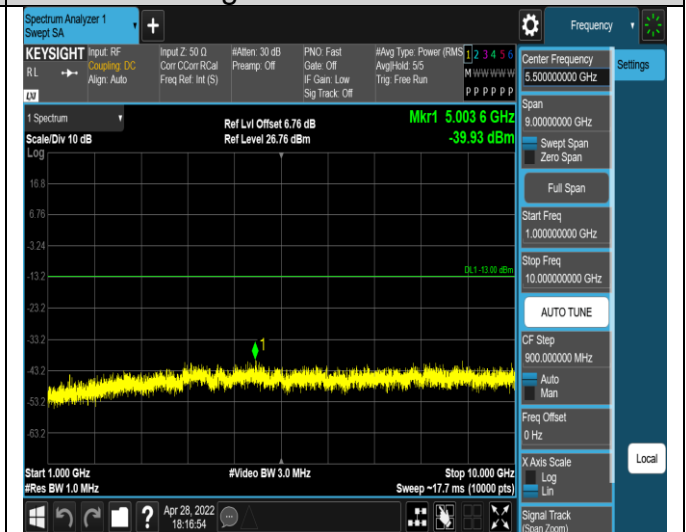

Band17-10MHz-QPSK-23780-1RB#0-
Range2:1000~10000MHz

Band17-5MHz-16QAM-23825-1RB#0-
Range2:1000~10000MHz