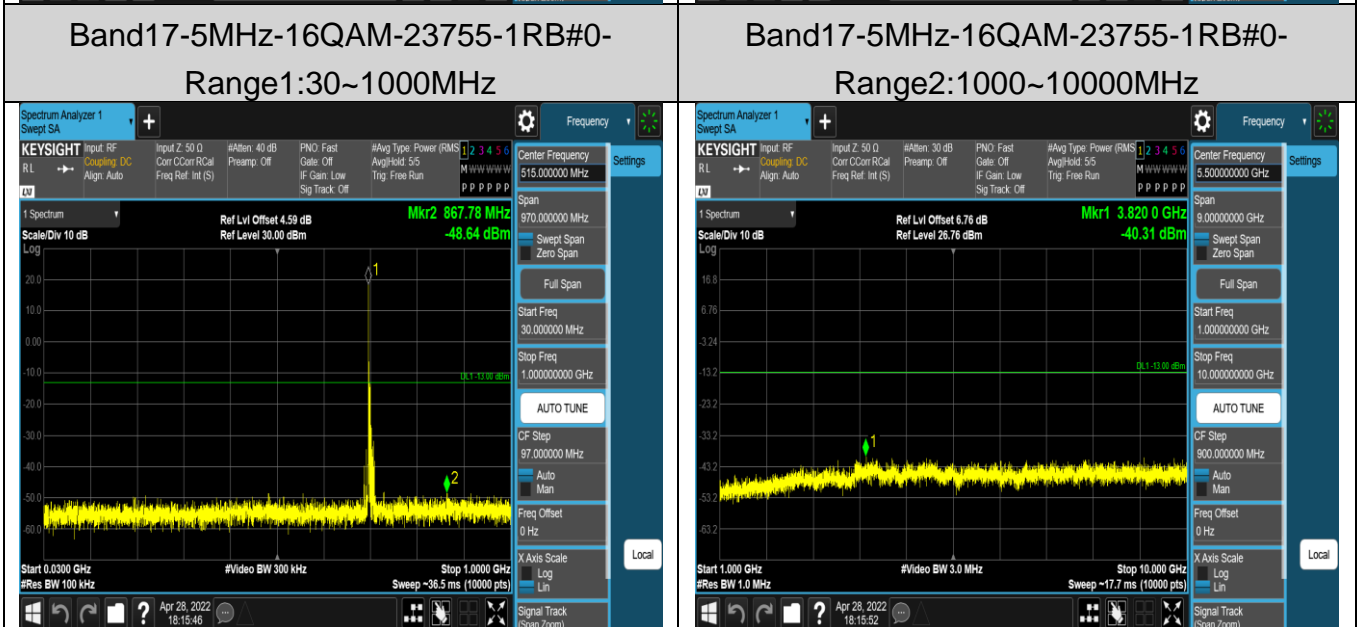

Band17-5MHz-16QAM-23790-1RB#0-
Range1:30~1000MHz

Band17-5MHz-16QAM-23790-1RB#0-
Range2:1000~10000MHz