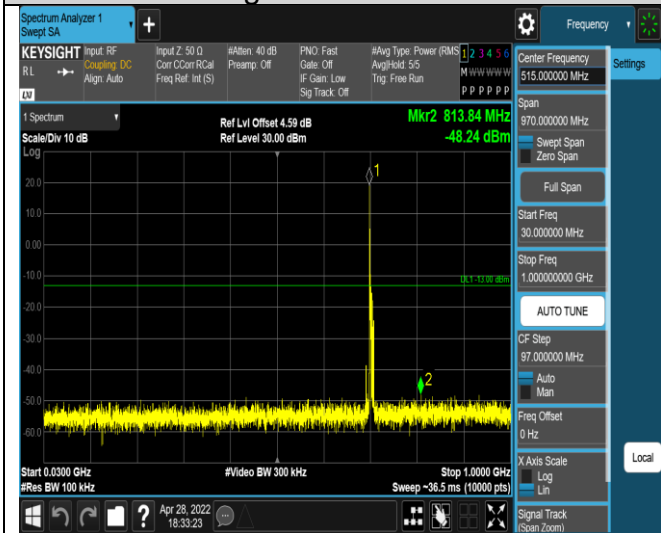

Band17-10MHz-QPSK-23800-1RB#0-
Range1:30~1000MHz

Band17-10MHz-16QAM-23780-1RB#0-