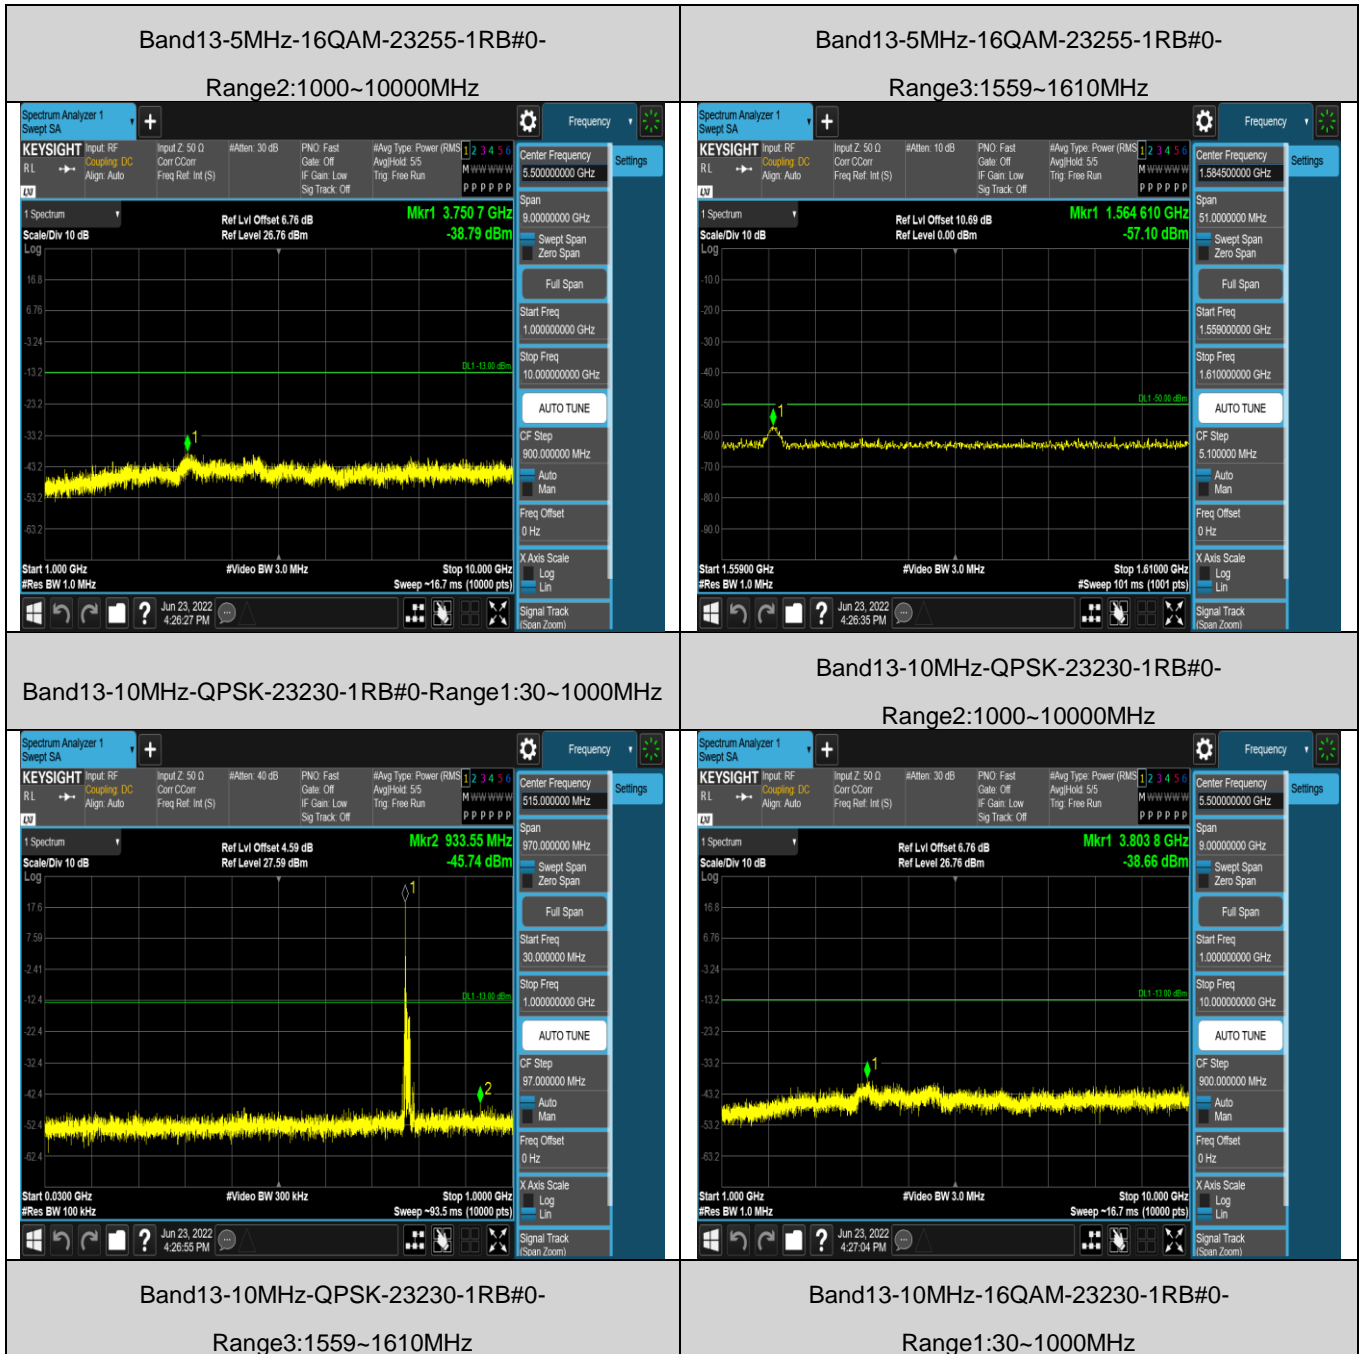

Band13-5MHz-QPSK-23255-1RB#0-Range1:30~1000MHz

Band13-5MHz-QPSK-23255-1RB#0-
Range2:1000~10000MHz

Band13-5MHz-QPSK-23255-1RB#0-
Range3:1559~1610MHz

Band13-5MHz-16QAM-23205-1RB#0-Range1:30~1000MHz

Band13-5MHz-16QAM-23205-1RB#0-

Band13-5MHz-16QAM-23205-1RB#0-

Band13-10MHz-16QAM-23230-1RB#0-
Range2:1000~10000MHz

Band13-10MHz-16QAM-23230-1RB#0-
Range3:1559~1610MHz

Band17-5MHz-QPSK-23755-1RB#0-
Range1:30~1000MHz

Band17-5MHz-QPSK-23755-1RB#0-
Range2:1000~10000MHz

Band17-5MHz-QPSK-23790-1RB#0-

Band17-5MHz-QPSK-23790-1RB#0-

Band17-5MHz-16QAM-23790-1RB#0-
Range1:30~1000MHz

Band17-5MHz-16QAM-23790-1RB#0-
Range2:1000~10000MHz

Band17-5MHz-16QAM-23825-1RB#0-
Range1:30~1000MHz