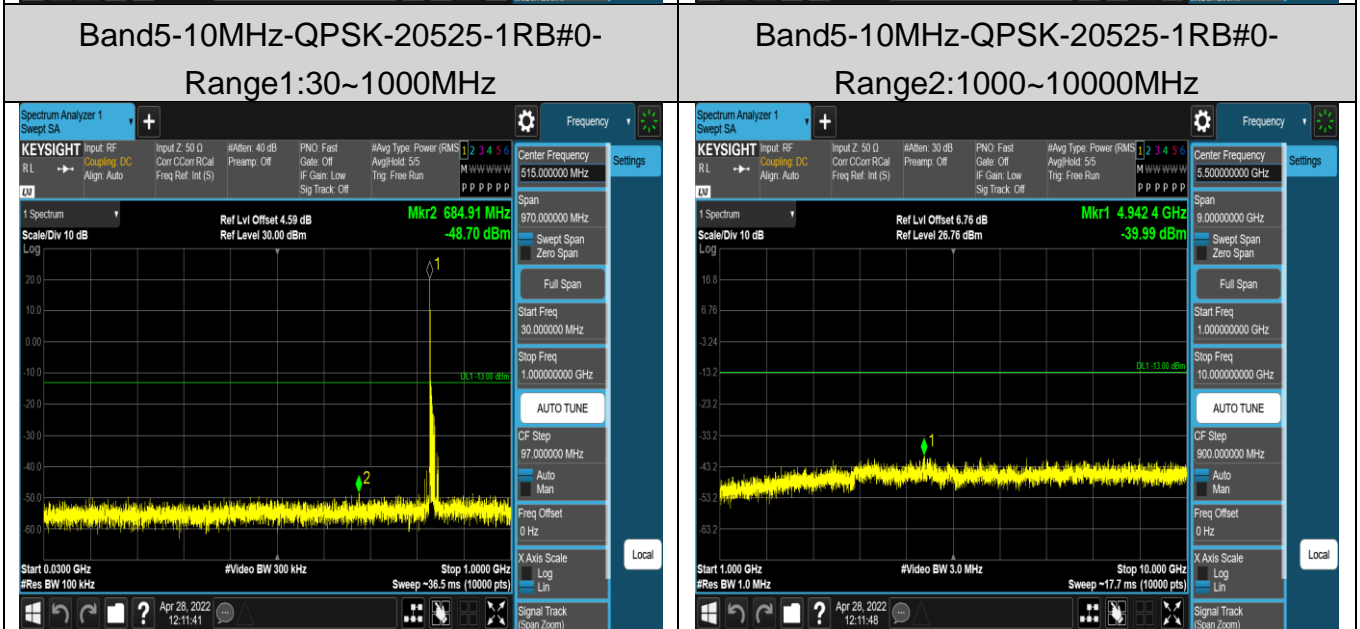

Band5-1.4MHz-16QAM-20407-1RB#0-  
Range2:1000~10000MHz

Band5-1.4MHz-16QAM-20525-1RB#0-  
Range1:30~1000MHz

Band5-1.4MHz-16QAM-20525-1RB#0-  
Range2:1000~10000MHz

Band5-1.4MHz-16QAM-20643-1RB#0-

Band5-1.4MHz-16QAM-20643-1RB#0-