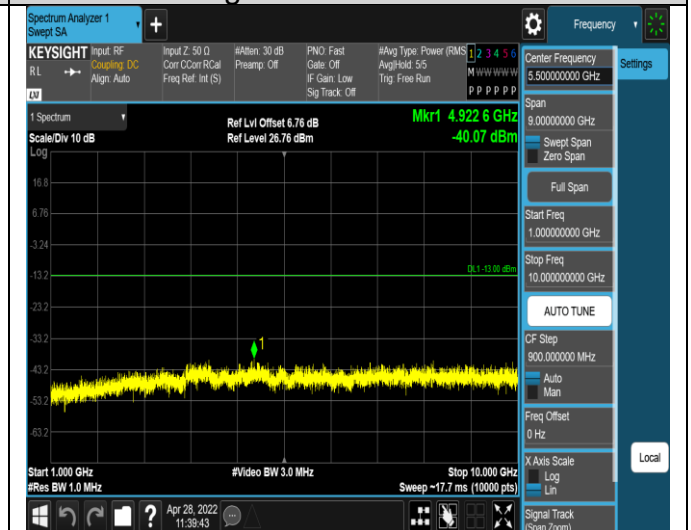

Band5-1.4MHz-16QAM-20407-1RB#0-  
Range2:1000~10000MHz

Band5-1.4MHz-16QAM-20525-1RB#0-  
Range1:30~1000MHz

Band5-1.4MHz-16QAM-20525-1RB#0-  
Range2:1000~10000MHz

Band5-1.4MHz-16QAM-20643-1RB#0-

Band5-1.4MHz-16QAM-20643-1RB#0-