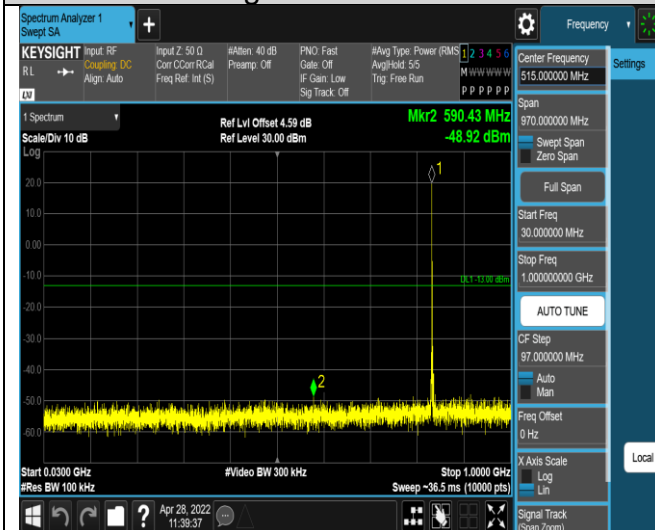

Band4-20MHz-QPSK-20300-1RB#0-  
Range1:30~1000MHz

Band4-20MHz-QPSK-20300-1RB#0-  
Range2:1000~20000MHz

Band4-20MHz-16QAM-20050-1RB#0-

Band4-20MHz-16QAM-20050-1RB#0-

Band5-1.4MHz-16QAM-20407-1RB#0-  
Range1:30~1000MHz

Band5-1.4MHz-16QAM-20407-1RB#0-  
Range2:1000~10000MHz

Band5-1.4MHz-16QAM-20525-1RB#0-  
Range1:30~1000MHz

Band5-1.4MHz-16QAM-20525-1RB#0-  
Range2:1000~10000MHz

Band5-1.4MHz-16QAM-20643-1RB#0-

Band5-1.4MHz-16QAM-20643-1RB#0-