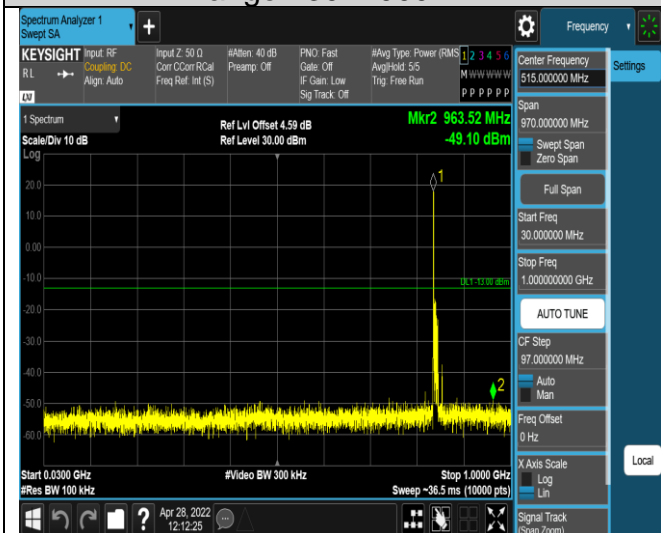

Band5-10MHz-16QAM-20600-1RB#0-
Range1:30~1000MHz

Band12-1.4MHz-QPSK-23017-1RB#0-
Range1:30~1000MHz