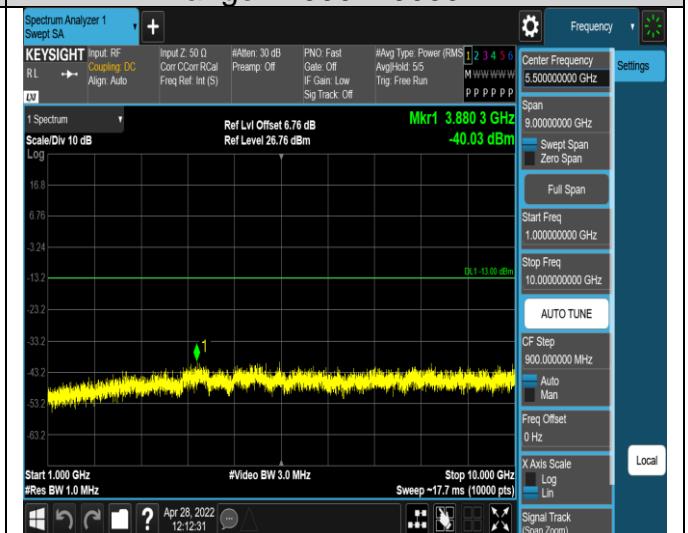

Band5-10MHz-16QAM-20600-1RB#0-
Range2:1000~10000MHz

Band12-1.4MHz-QPSK-23017-1RB#0-
Range2:1000~10000MHz