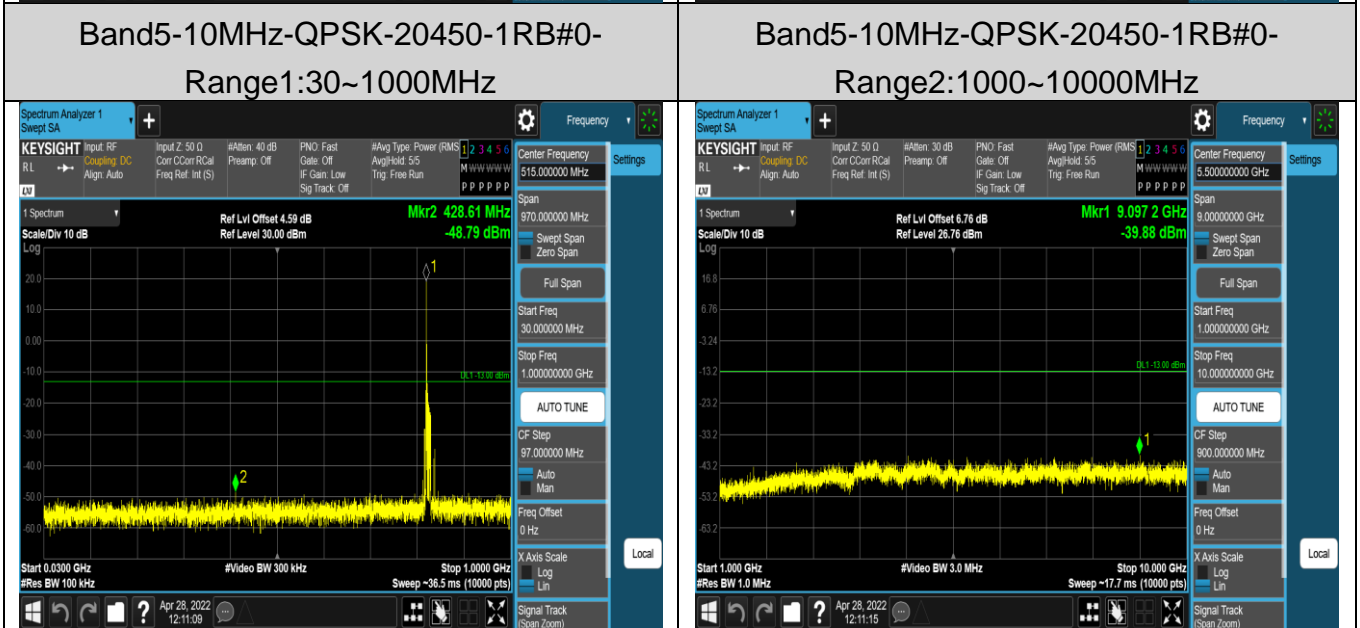

Band5-1.4MHz-16QAM-20407-1RB#0-  
Range2:1000~10000MHz

Band5-1.4MHz-16QAM-20525-1RB#0-  
Range1:30~1000MHz

Band5-1.4MHz-16QAM-20525-1RB#0-  
Range2:1000~10000MHz

Band5-1.4MHz-16QAM-20643-1RB#0-

Band5-1.4MHz-16QAM-20643-1RB#0-