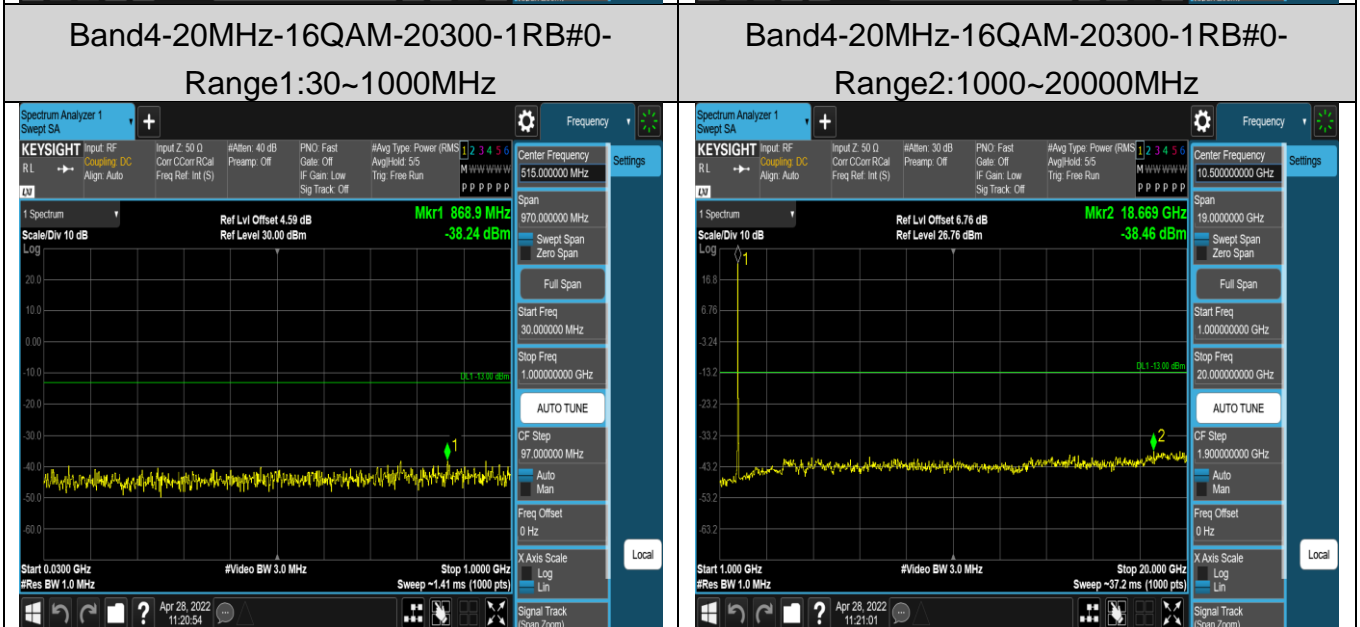

Band4-20MHz-QPSK-20300-1RB#0-  
Range1:30~1000MHz

Band4-20MHz-QPSK-20300-1RB#0-  
Range2:1000~20000MHz

Band4-20MHz-16QAM-20050-1RB#0-

Band4-20MHz-16QAM-20050-1RB#0-

Band5-1.4MHz-16QAM-20407-1RB#0-  
Range1:30~1000MHz

Band5-1.4MHz-16QAM-20407-1RB#0-  
Range2:1000~10000MHz

Band5-1.4MHz-16QAM-20525-1RB#0-  
Range1:30~1000MHz

Band5-1.4MHz-16QAM-20525-1RB#0-  
Range2:1000~10000MHz

Band5-1.4MHz-16QAM-20643-1RB#0-

Band5-1.4MHz-16QAM-20643-1RB#0-