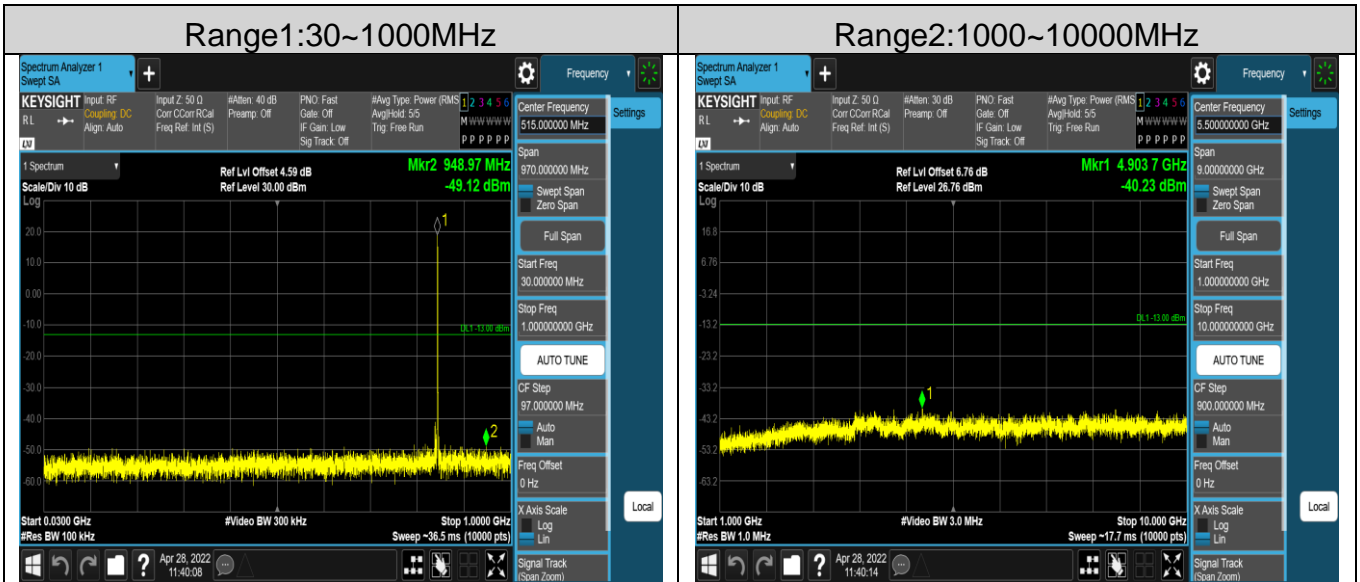

Band5-1.4MHz-16QAM-20407-1RB#0-  
Range2:1000~10000MHz

Band5-1.4MHz-16QAM-20525-1RB#0-  
Range1:30~1000MHz

Band5-1.4MHz-16QAM-20525-1RB#0-  
Range2:1000~10000MHz

Band5-1.4MHz-16QAM-20643-1RB#0-

Band5-1.4MHz-16QAM-20643-1RB#0-