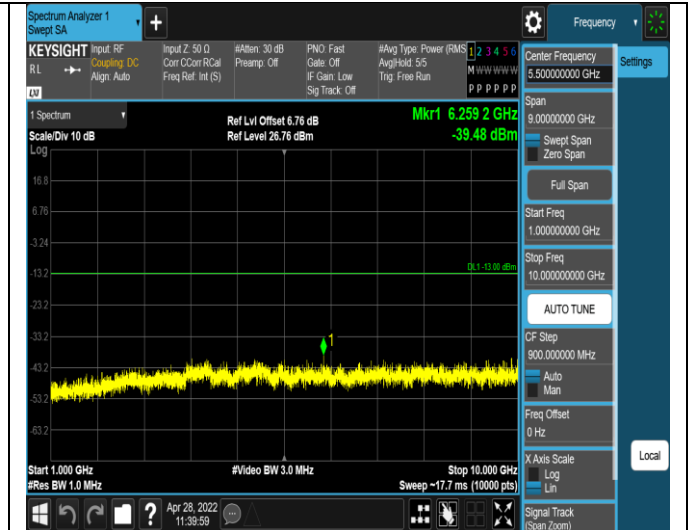

Band4-20MHz-QPSK-20300-1RB#0-  
Range1:30~1000MHz

Band4-20MHz-QPSK-20300-1RB#0-  
Range2:1000~20000MHz

Band4-20MHz-16QAM-20050-1RB#0-

Band4-20MHz-16QAM-20050-1RB#0-

Band5-1.4MHz-16QAM-20407-1RB#0-  
Range1:30~1000MHz

Band5-1.4MHz-16QAM-20407-1RB#0-  
Range2:1000~10000MHz

Band5-1.4MHz-16QAM-20525-1RB#0-  
Range1:30~1000MHz

Band5-1.4MHz-16QAM-20525-1RB#0-  
Range2:1000~10000MHz

Band5-1.4MHz-16QAM-20643-1RB#0-

Band5-1.4MHz-16QAM-20643-1RB#0-