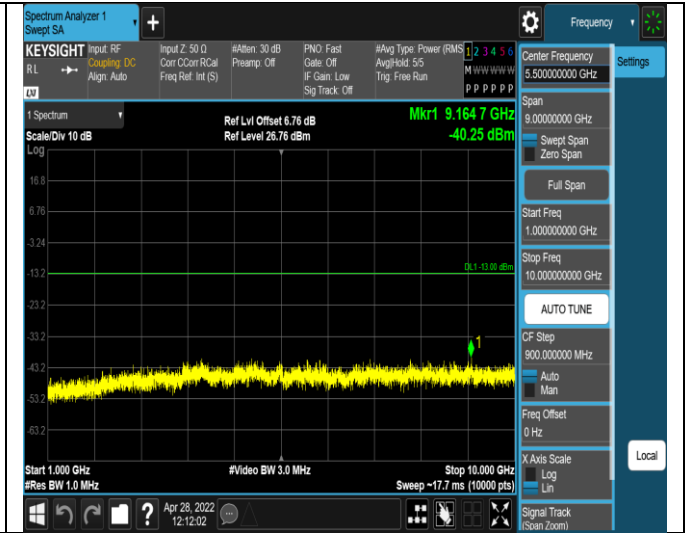

Band5-10MHz-16QAM-20600-1RB#0-
Range2:1000~10000MHz