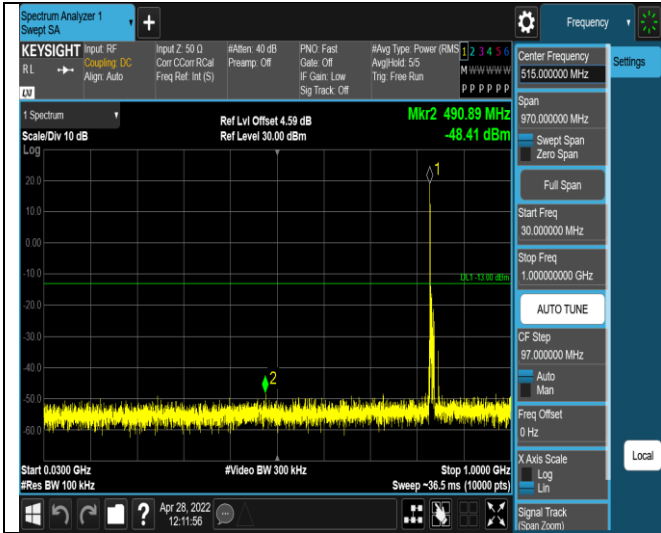

Band5-1.4MHz-16QAM-20407-1RB#0-  
Range2:1000~10000MHz

Band5-1.4MHz-16QAM-20525-1RB#0-  
Range1:30~1000MHz

Band5-1.4MHz-16QAM-20525-1RB#0-  
Range2:1000~10000MHz

Band5-1.4MHz-16QAM-20643-1RB#0-

Band5-1.4MHz-16QAM-20643-1RB#0-