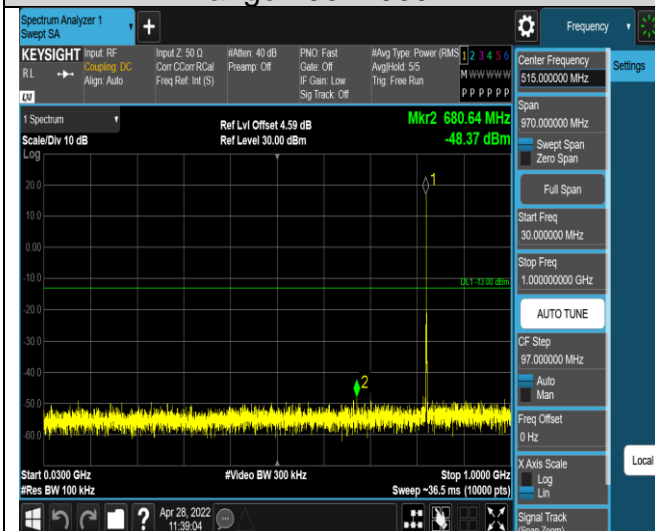

Band4-20MHz-QPSK-20300-1RB#0-  
Range1:30~1000MHz

Band4-20MHz-QPSK-20300-1RB#0-  
Range2:1000~20000MHz

Band4-20MHz-16QAM-20050-1RB#0-

Band4-20MHz-16QAM-20050-1RB#0-

Band5-1.4MHz-16QAM-20407-1RB#0-  
Range1:30~1000MHz

Band5-1.4MHz-16QAM-20407-1RB#0-  
Range2:1000~10000MHz

Band5-1.4MHz-16QAM-20525-1RB#0-  
Range1:30~1000MHz

Band5-1.4MHz-16QAM-20525-1RB#0-  
Range2:1000~10000MHz

Band5-1.4MHz-16QAM-20643-1RB#0-

Band5-1.4MHz-16QAM-20643-1RB#0-