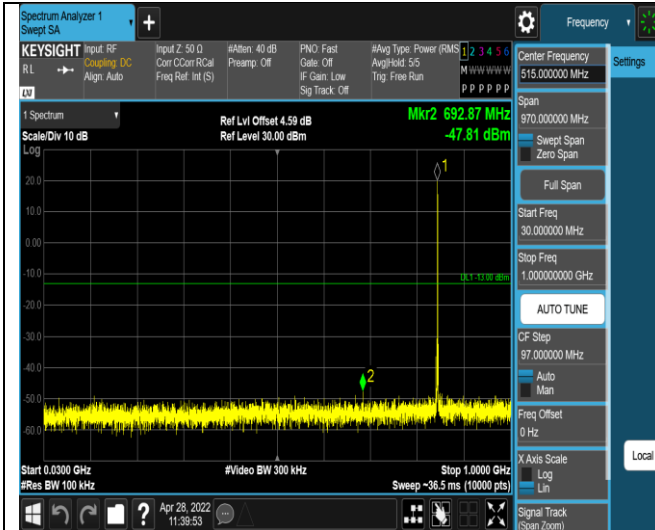

Band4-20MHz-QPSK-20300-1RB#0-  
Range1:30~1000MHz

Band4-20MHz-QPSK-20300-1RB#0-  
Range2:1000~20000MHz

Band4-20MHz-16QAM-20050-1RB#0-

Band4-20MHz-16QAM-20050-1RB#0-

Band5-1.4MHz-16QAM-20407-1RB#0-  
Range1:30~1000MHz

Band5-1.4MHz-16QAM-20407-1RB#0-  
Range2:1000~10000MHz

Band5-1.4MHz-16QAM-20525-1RB#0-  
Range1:30~1000MHz

Band5-1.4MHz-16QAM-20525-1RB#0-  
Range2:1000~10000MHz

Band5-1.4MHz-16QAM-20643-1RB#0-

Band5-1.4MHz-16QAM-20643-1RB#0-