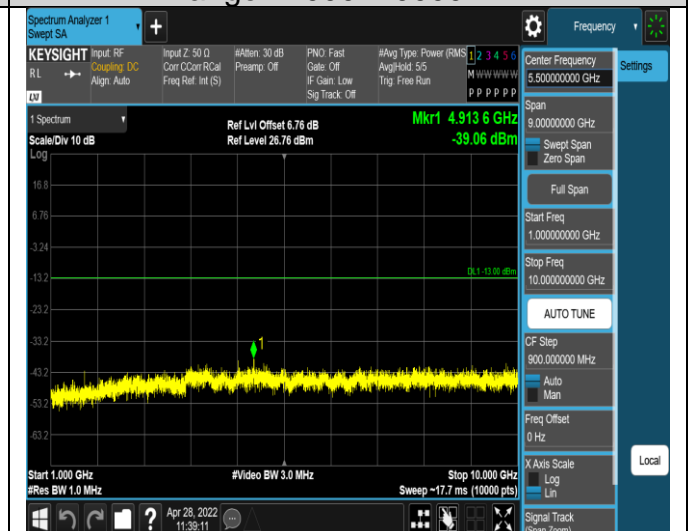

Band5-1.4MHz-16QAM-20407-1RB#0-
Range2:1000~10000MHz

Band5-1.4MHz-16QAM-20525-1RB#0-
Range2:1000~10000MHz