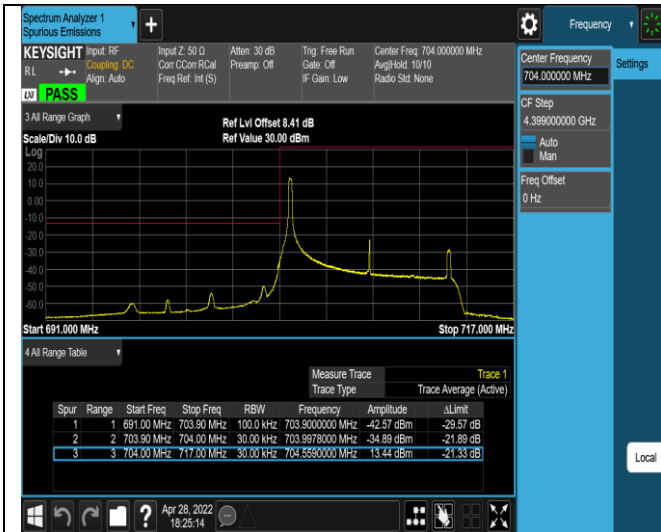

Band17-5MHz-16QAM-23825-1RB#24

Band17-5MHz-16QAM-23825-25RB#0

Band17-10MHz-QPSK-23780-1RB#0

Band17-10MHz-QPSK-23780-1RB#49

Band17-10MHz-QPSK-23780-50RB#0

Band17-10MHz-QPSK-23800-1RB#0

Band17-10MHz-QPSK-23800-1RB#49