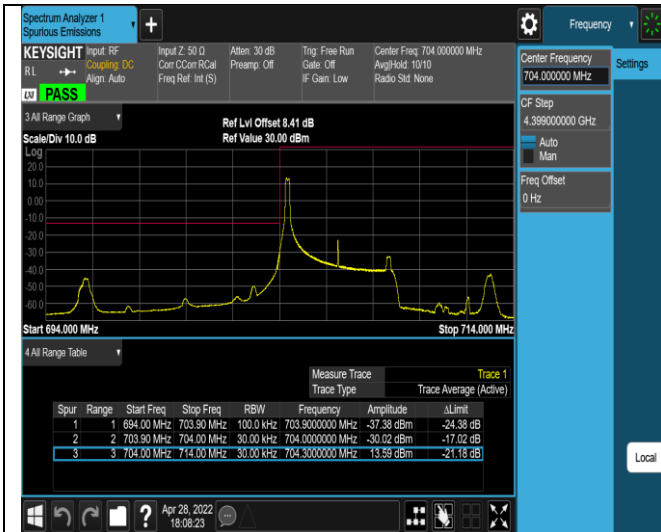

Band13-10MHz-QPSK-23230-50RB#0

Band13-10MHz-16QAM-23230-1RB#0

Band13-10MHz-16QAM-23230-1RB#49

Band13-10MHz-16QAM-23230-50RB#0

Band17-5MHz-QPSK-23755-1RB#0

Band17-5MHz-QPSK-23755-1RB#24

Band17-5MHz-QPSK-23755-25RB#0

Band17-5MHz-QPSK-23825-1RB#0

Band17-5MHz-QPSK-23825-1RB#24

Band17-5MHz-QPSK-23825-25RB#0

Band17-5MHz-16QAM-23755-1RB#0

Band17-5MHz-16QAM-23755-1RB#24

Band17-5MHz-16QAM-23755-25RB#0

Band17-5MHz-16QAM-23825-1RB#0