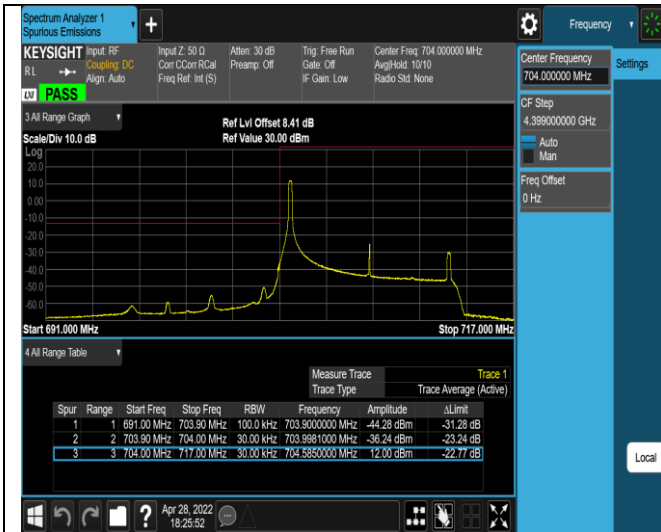

Band17-10MHz-16QAM-23780-1RB#0

Band17-10MHz-16QAM-23780-50RB#0