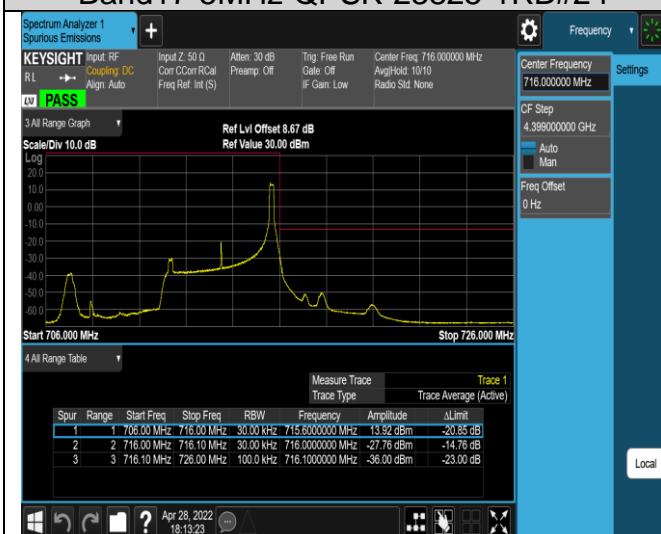

Band13-10MHz-QPSK-23230-50RB#0

Band13-10MHz-16QAM-23230-1RB#0

Band13-10MHz-16QAM-23230-1RB#49

Band13-10MHz-16QAM-23230-50RB#0

Band17-5MHz-QPSK-23755-1RB#0

Band17-5MHz-QPSK-23755-1RB#24

Band17-5MHz-QPSK-23755-25RB#0

Band17-5MHz-QPSK-23825-1RB#0

Band17-5MHz-QPSK-23825-1RB#24

Band17-5MHz-QPSK-23825-25RB#0

Band17-5MHz-16QAM-23755-1RB#0

Band17-5MHz-16QAM-23755-1RB#24

Band17-5MHz-16QAM-23755-25RB#0

Band17-5MHz-16QAM-23825-1RB#0