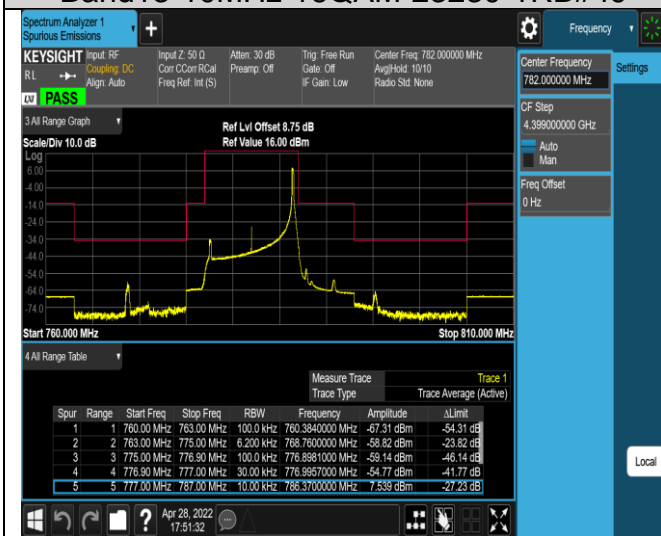

Band13-10MHz-QPSK-23230-50RB#0

Band13-10MHz-16QAM-23230-1RB#0

Band13-10MHz-16QAM-23230-1RB#49

Band13-10MHz-16QAM-23230-50RB#0

Band17-5MHz-QPSK-23755-1RB#0

Band17-5MHz-QPSK-23755-1RB#24

Band17-5MHz-QPSK-23755-25RB#0

Band17-5MHz-QPSK-23825-1RB#0

Band17-5MHz-QPSK-23825-1RB#24

Band17-5MHz-QPSK-23825-25RB#0

Band17-5MHz-16QAM-23755-1RB#0

Band17-5MHz-16QAM-23755-1RB#24

Band17-5MHz-16QAM-23755-25RB#0

Band17-5MHz-16QAM-23825-1RB#0