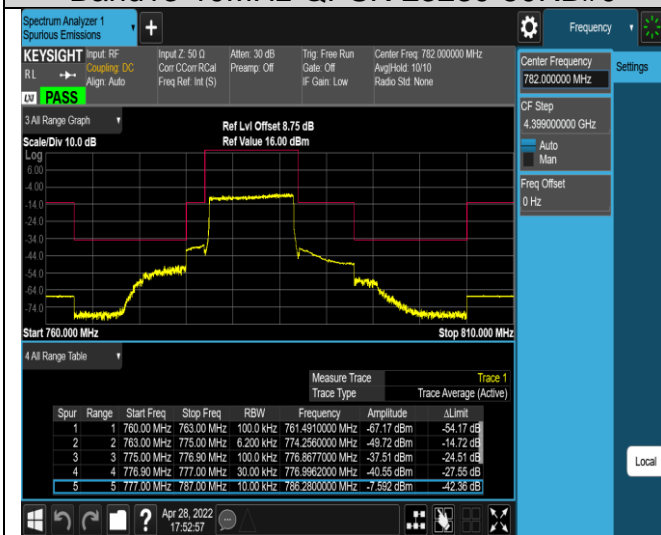

Band13-10MHz-QPSK-23230-50RB#0

Band13-10MHz-16QAM-23230-1RB#0

Band13-10MHz-16QAM-23230-1RB#49

Band13-10MHz-16QAM-23230-50RB#0

Band17-5MHz-QPSK-23755-1RB#0

Band17-5MHz-QPSK-23755-1RB#24

Band17-5MHz-QPSK-23755-25RB#0