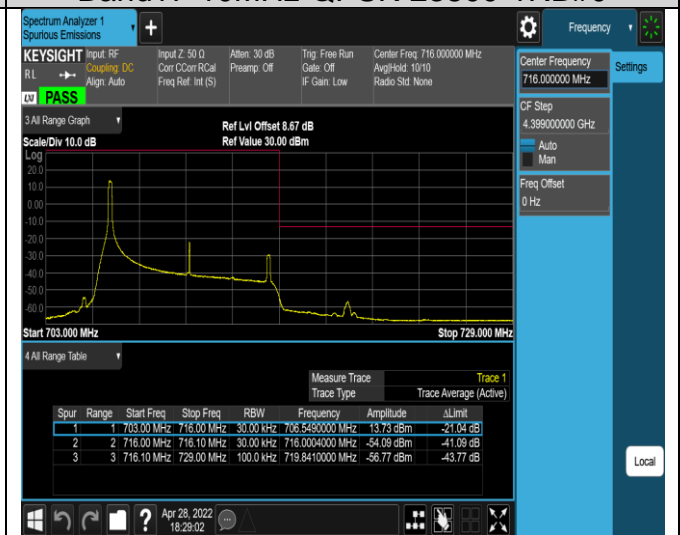

Band17-5MHz-16QAM-23825-1RB#24

Band17-5MHz-16QAM-23825-25RB#0

Band17-10MHz-QPSK-23780-1RB#0

Band17-10MHz-QPSK-23780-1RB#49

Band17-10MHz-QPSK-23780-50RB#0

Band17-10MHz-QPSK-23800-1RB#0

Band17-10MHz-QPSK-23800-1RB#49