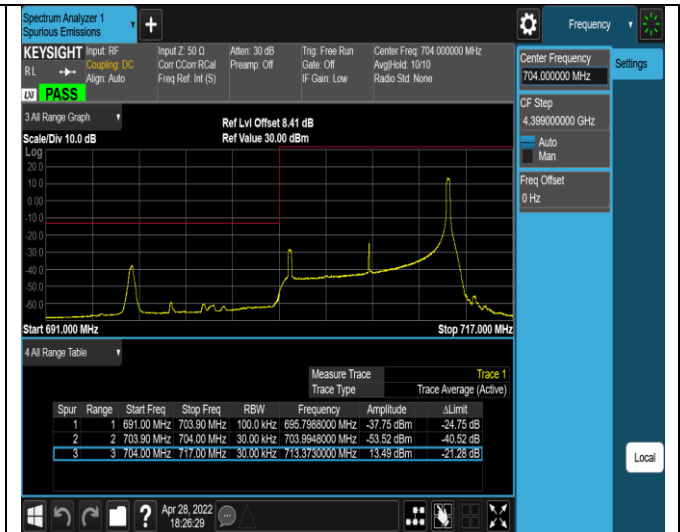

Band17-5MHz-16QAM-23825-1RB#24

Band17-5MHz-16QAM-23825-25RB#0

Band17-10MHz-QPSK-23780-1RB#0

Band17-10MHz-QPSK-23780-1RB#49

Band17-10MHz-QPSK-23780-50RB#0

Band17-10MHz-QPSK-23800-1RB#0

Band17-10MHz-QPSK-23800-1RB#49