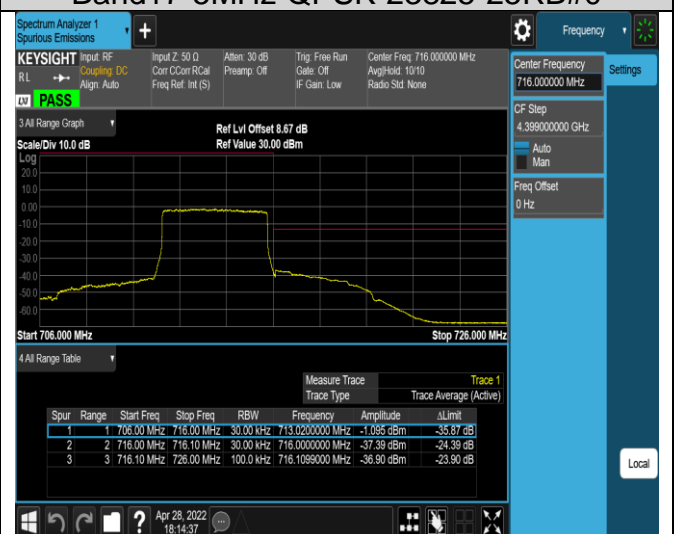

Band17-5MHz-QPSK-23825-1RB#0

Band17-5MHz-QPSK-23825-1RB#24

Band17-5MHz-QPSK-23825-25RB#0

Band17-5MHz-16QAM-23755-1RB#0

Band17-5MHz-16QAM-23755-1RB#24

Band17-5MHz-16QAM-23755-25RB#0

Band17-5MHz-16QAM-23825-1RB#0