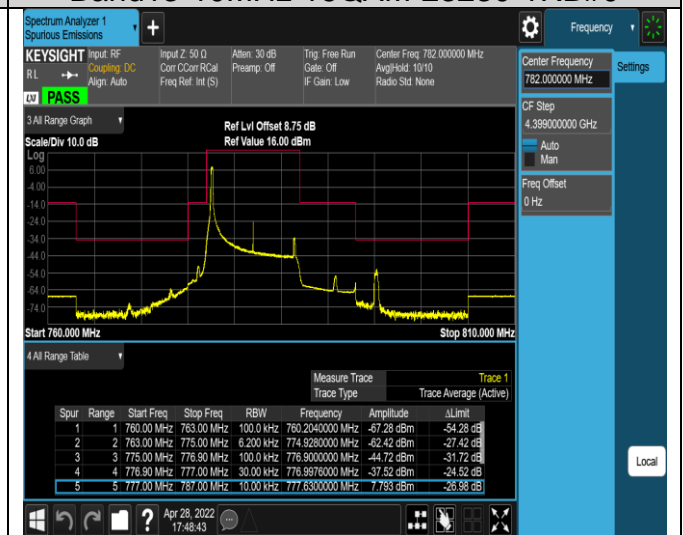

Band13-10MHz-QPSK-23230-50RB#0

Band13-10MHz-16QAM-23230-1RB#0

Band13-10MHz-16QAM-23230-1RB#49

Band13-10MHz-16QAM-23230-50RB#0

Band17-5MHz-QPSK-23755-1RB#0

Band17-5MHz-QPSK-23755-1RB#24

Band17-5MHz-QPSK-23755-25RB#0

Band17-5MHz-QPSK-23825-1RB#0

Band17-5MHz-QPSK-23825-1RB#24

Band17-5MHz-QPSK-23825-25RB#0

Band17-5MHz-16QAM-23755-1RB#0

Band17-5MHz-16QAM-23755-1RB#24

Band17-5MHz-16QAM-23755-25RB#0

Band17-5MHz-16QAM-23825-1RB#0