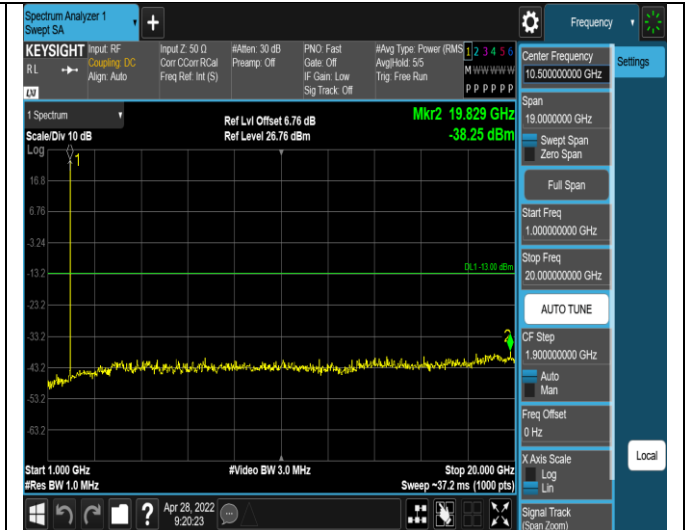

Band17	10MHz	16QAM	23800	1RB#0	Range2:1000~10000MHz	-40.23	PASS
--------	-------	-------	-------	-------	----------------------	--------	------

*Remark: All bandwidth and all modulation had been tested, but only the worst case data displayed in this report.*

Test Graphs

Band2-1.4MHz-16QAM-18607-1RB#0-  
Range1:30~1000MHz

Band2-1.4MHz-16QAM-18607-1RB#0-  
Range2:1000~20000MHz

Band2-1.4MHz-16QAM-18900-1RB#0-  
Range1:30~1000MHz

Band2-1.4MHz-16QAM-18900-1RB#0-  
Range2:1000~20000MHz