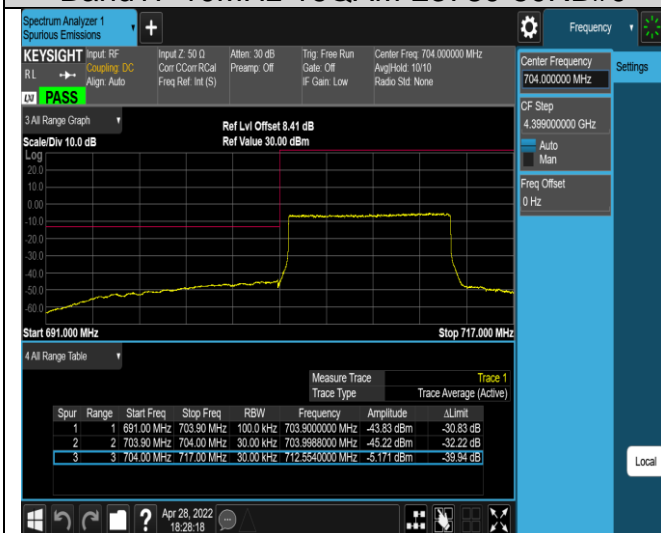

Band17-10MHz-16QAM-23780-50RB#0

Band17-10MHz-16QAM-23800-1RB#49