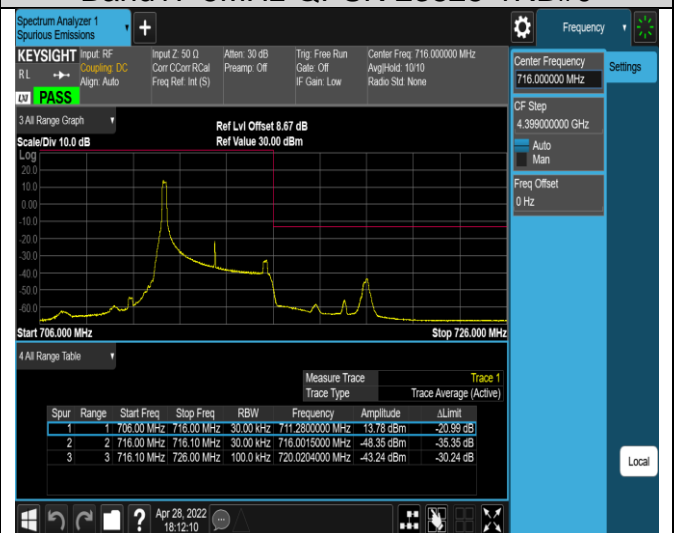

Band17-5MHz-QPSK-23825-1RB#0

Band17-5MHz-QPSK-23825-25RB#0