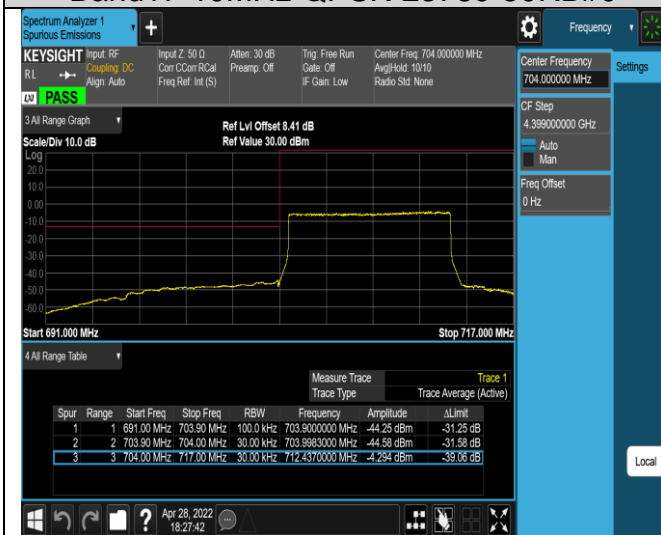

Band17-5MHz-16QAM-23825-1RB#24

Band17-5MHz-16QAM-23825-25RB#0

Band17-10MHz-QPSK-23780-1RB#0

Band17-10MHz-QPSK-23780-1RB#49

Band17-10MHz-QPSK-23780-50RB#0

Band17-10MHz-QPSK-23800-1RB#0

Band17-10MHz-QPSK-23800-1RB#49