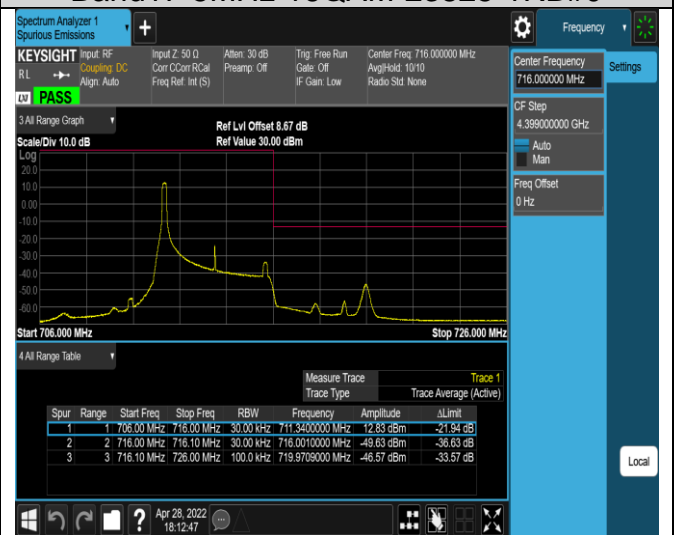

Band17-5MHz-16QAM-23825-1RB#0

Band17-5MHz-16QAM-23825-25RB#0