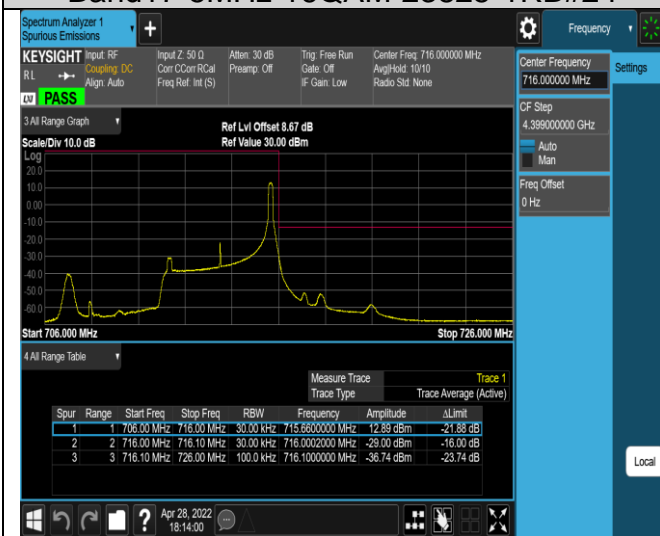

Band17-5MHz-QPSK-23825-1RB#0

Band17-5MHz-QPSK-23825-1RB#24

Band17-5MHz-QPSK-23825-25RB#0

Band17-5MHz-16QAM-23755-1RB#0

Band17-5MHz-16QAM-23755-1RB#24

Band17-5MHz-16QAM-23755-25RB#0

Band17-5MHz-16QAM-23825-1RB#0

Band17-5MHz-16QAM-23825-1RB#24

Band17-5MHz-16QAM-23825-25RB#0

Band17-10MHz-QPSK-23780-1RB#0

Band17-10MHz-QPSK-23780-1RB#49

Band17-10MHz-QPSK-23780-50RB#0

Band17-10MHz-QPSK-23800-1RB#0

Band17-10MHz-QPSK-23800-1RB#49