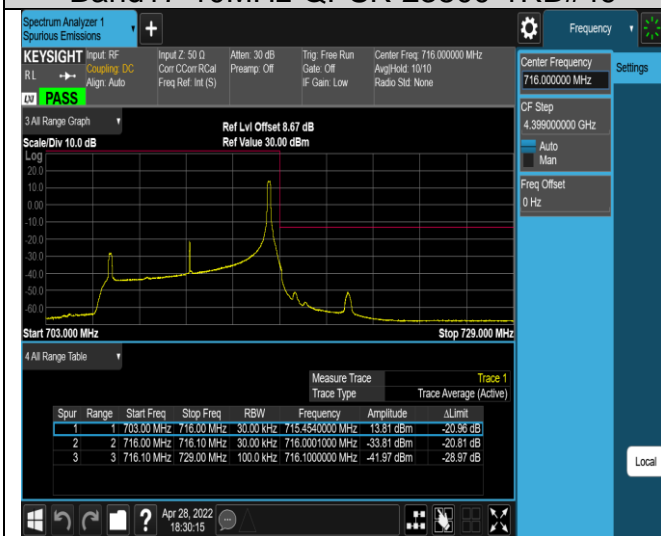

Band17-10MHz-QPSK-23800-1RB#49

Band17-10MHz-16QAM-23780-1RB#0