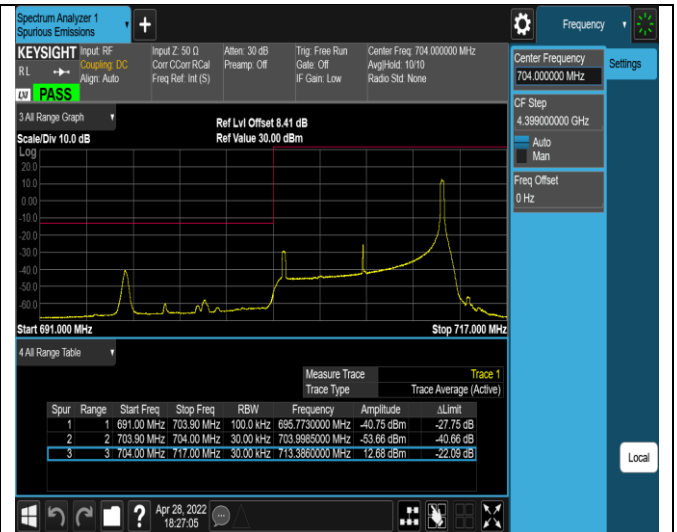

Band17-10MHz-16QAM-23780-1RB#49

Band17-10MHz-16QAM-23800-1RB#0