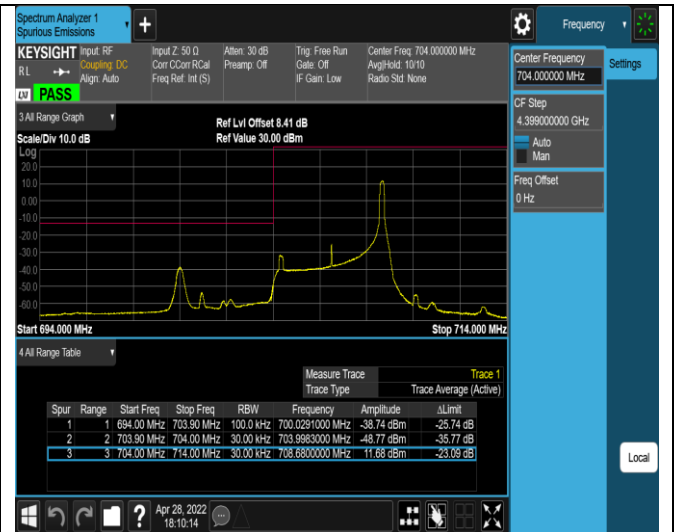

Band17-5MHz-QPSK-23825-1RB#0

Band17-5MHz-QPSK-23825-1RB#24

Band17-5MHz-QPSK-23825-25RB#0

Band17-5MHz-16QAM-23755-1RB#0

Band17-5MHz-16QAM-23755-1RB#24

Band17-5MHz-16QAM-23755-25RB#0

Band17-5MHz-16QAM-23825-1RB#0