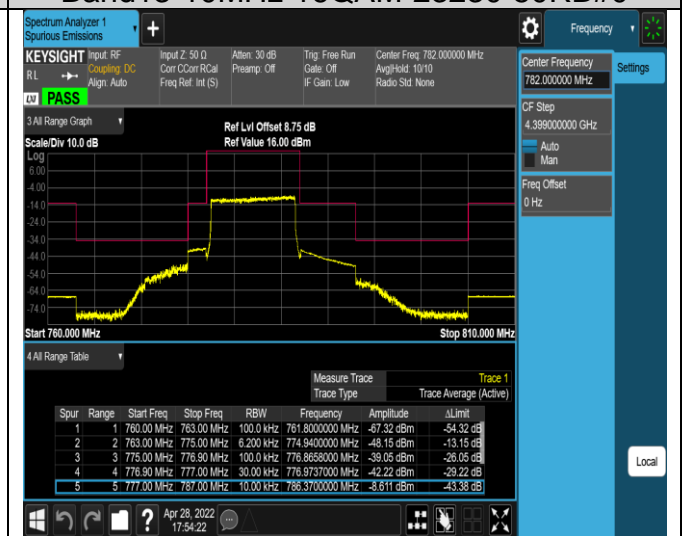

Band13-10MHz-QPSK-23230-50RB#0

Band13-10MHz-16QAM-23230-1RB#0

Band13-10MHz-16QAM-23230-1RB#49

Band13-10MHz-16QAM-23230-50RB#0

Band17-5MHz-QPSK-23755-1RB#0

Band17-5MHz-QPSK-23755-1RB#24

Band17-5MHz-QPSK-23755-25RB#0

Band17-5MHz-QPSK-23825-1RB#0

Band17-5MHz-QPSK-23825-1RB#24

Band17-5MHz-QPSK-23825-25RB#0

Band17-5MHz-16QAM-23755-1RB#0

Band17-5MHz-16QAM-23755-1RB#24

Band17-5MHz-16QAM-23755-25RB#0

Band17-5MHz-16QAM-23825-1RB#0