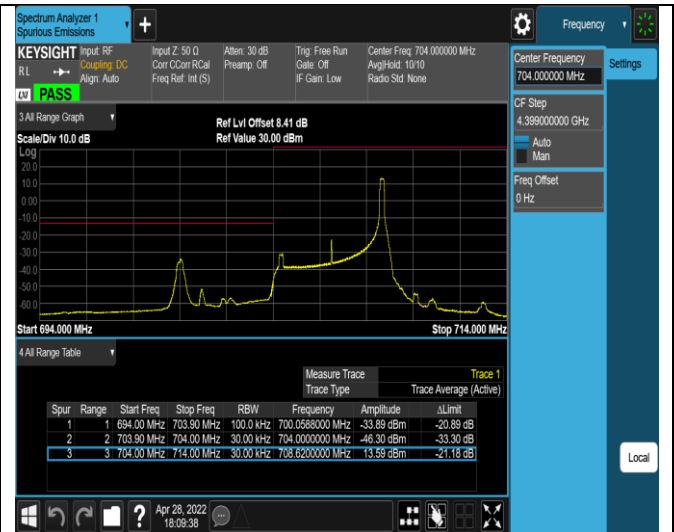

Band13-10MHz-QPSK-23230-50RB#0

Band13-10MHz-16QAM-23230-1RB#0

Band13-10MHz-16QAM-23230-1RB#49

Band13-10MHz-16QAM-23230-50RB#0

Band17-5MHz-QPSK-23755-1RB#0

Band17-5MHz-QPSK-23755-1RB#24

Band17-5MHz-QPSK-23755-25RB#0