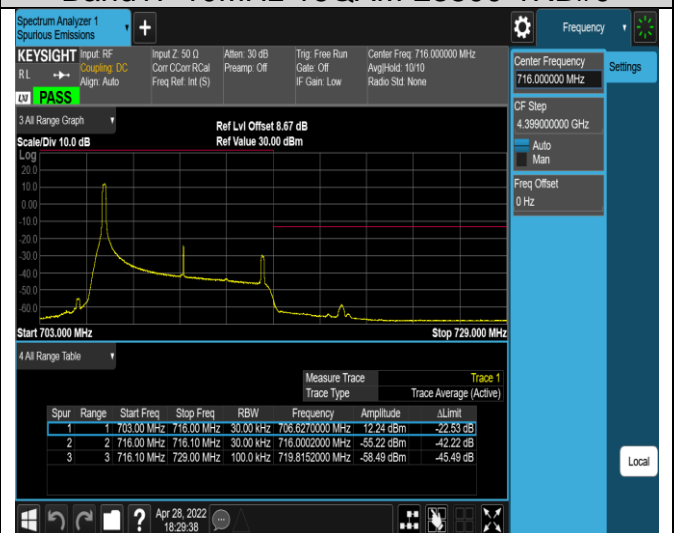

Band17-10MHz-16QAM-23800-1RB#0

Band17-10MHz-16QAM-23800-50RB#0