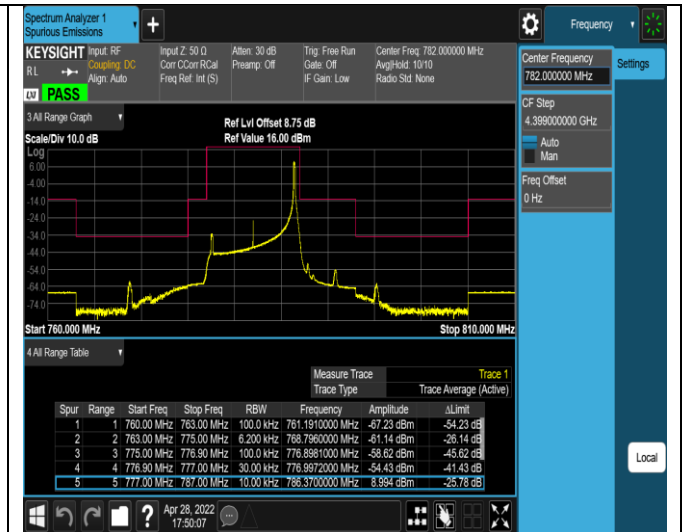

Band13-10MHz-QPSK-23230-50RB#0

Band13-10MHz-16QAM-23230-1RB#0

Band13-10MHz-16QAM-23230-1RB#49

Band13-10MHz-16QAM-23230-50RB#0

Band17-5MHz-QPSK-23755-1RB#0

Band17-5MHz-QPSK-23755-1RB#24

Band17-5MHz-QPSK-23755-25RB#0

Band17-5MHz-QPSK-23825-1RB#0

Band17-5MHz-QPSK-23825-1RB#24

Band17-5MHz-QPSK-23825-25RB#0

Band17-5MHz-16QAM-23755-1RB#0

Band17-5MHz-16QAM-23755-1RB#24

Band17-5MHz-16QAM-23755-25RB#0

Band17-5MHz-16QAM-23825-1RB#0