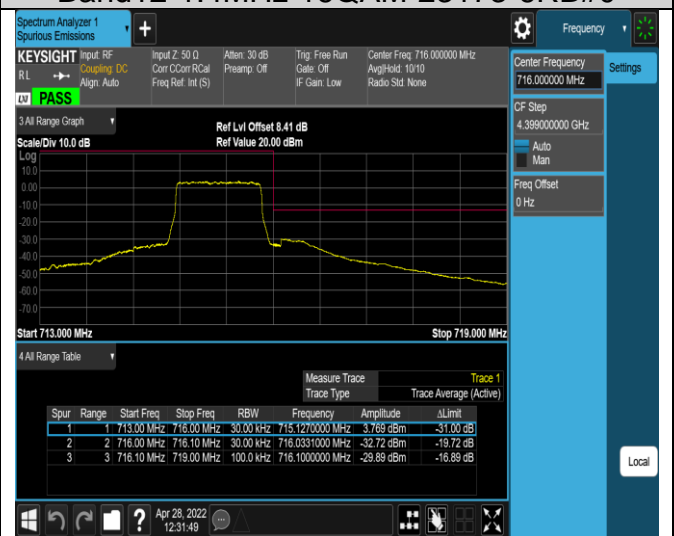

Band12-1.4MHz-16QAM-23017-1RB#5

Band12-1.4MHz-16QAM-23017-6RB#0

Band12-1.4MHz-16QAM-23173-1RB#0

Band12-1.4MHz-16QAM-23173-1RB#5

Band12-1.4MHz-16QAM-23173-6RB#0

Band12-10MHz-QPSK-23060-1RB#0

Band12-10MHz-QPSK-23060-1RB#49