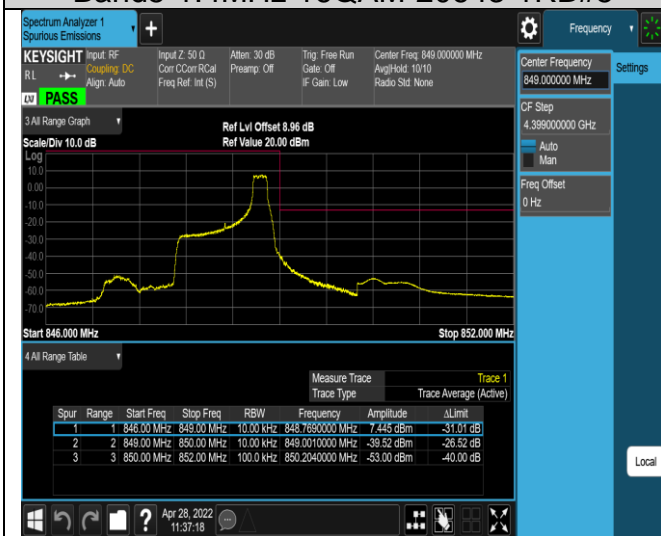

Band4-20MHz-16QAM-20050-100RB#0

Band4-20MHz-16QAM-20300-1RB#0

Band4-20MHz-16QAM-20300-1RB#99

Band4-20MHz-16QAM-20300-100RB#0

Band5-1.4MHz-QPSK-20407-1RB#0

Band5-1.4MHz-QPSK-20407-1RB#5

Band5-1.4MHz-QPSK-20407-6RB#0

Band5-1.4MHz-QPSK-20643-1RB#0

Band5-1.4MHz-QPSK-20643-1RB#5

Band5-1.4MHz-QPSK-20643-6RB#0

Band5-1.4MHz-16QAM-20407-1RB#0

Band5-1.4MHz-16QAM-20407-1RB#5

Band5-1.4MHz-16QAM-204007-6RB#0

Band5-1.4MHz-16QAM-20643-1RB#0

Band5-1.4MHz-16QAM-20643-1RB#5

Band5-1.4MHz-16QAM-20643-6RB#0

Band5-10MHz-QPSK-20450-1RB#0

Band5-10MHz-QPSK-20450-1RB#49

Band5-10MHz-QPSK-20450-50RB#0

Band5-10MHz-QPSK-20600-1RB#0

Band5-10MHz-QPSK-20600-1RB#49