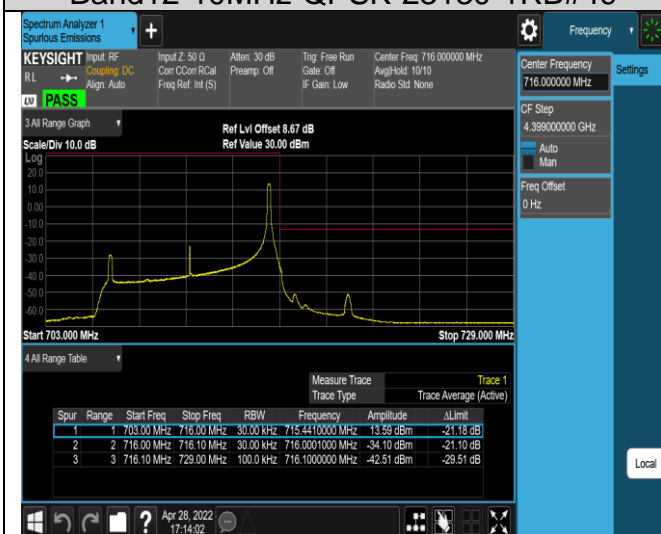

Band12-10MHz-QPSK-23060-50RB#0

Band12-10MHz-QPSK-23130-1RB#0

Band12-10MHz-QPSK-23130-1RB#49

Band12-10MHz-QPSK-23130-50RB#0

Band12-10MHz-16QAM-23060-1RB#0

Band12-10MHz-16QAM-23060-1RB#49

Band12-10MHz-16QAM-23060-50RB#0