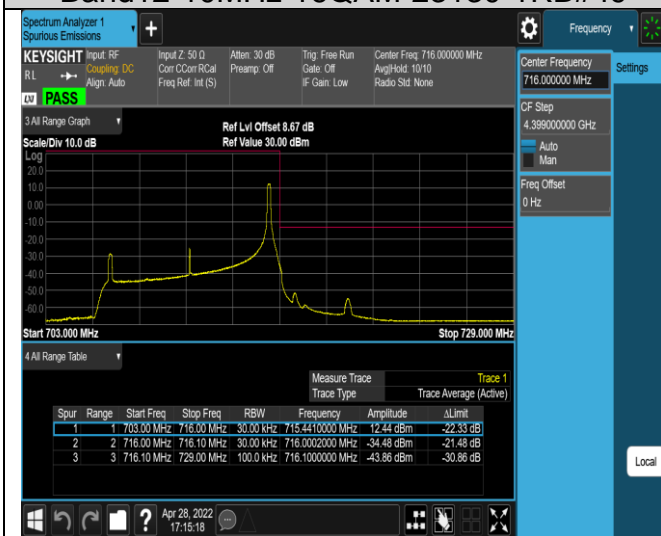

Band12-10MHz-16QAM-23130-1RB#49

Band13-5MHz-QPSK-23205-1RB#0