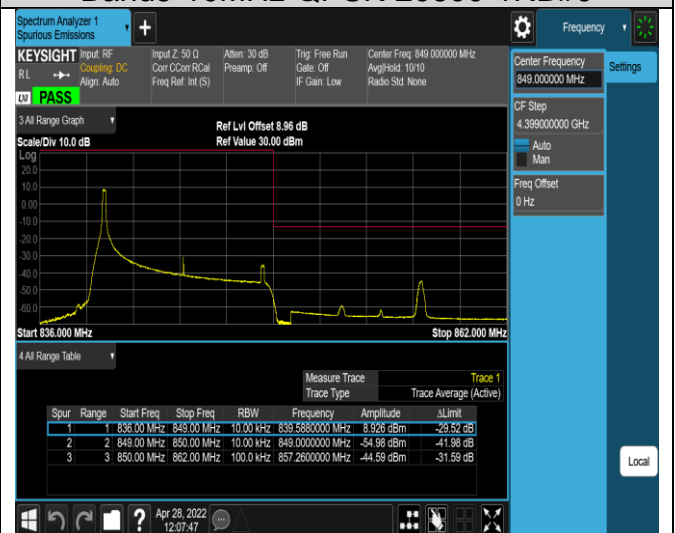

Band5-1.4MHz-16QAM-20643-1RB#5

Band5-1.4MHz-16QAM-20643-6RB#0

Band5-10MHz-QPSK-20450-1RB#0

Band5-10MHz-QPSK-20450-1RB#49

Band5-10MHz-QPSK-20450-50RB#0

Band5-10MHz-QPSK-20600-1RB#0

Band5-10MHz-QPSK-20600-1RB#49

Band5-10MHz-QPSK-20600-50RB#0

Band5-10MHz-16QAM-20450-1RB#0

Band5-10MHz-16QAM-20450-1RB#49

Band5-10MHz-16QAM-20450-50RB#0

Band5-10MHz-16QAM-20600-1RB#0

Band5-10MHz-16QAM-20600-1RB#49

Band5-10MHz-16QAM-20600-50RB#0