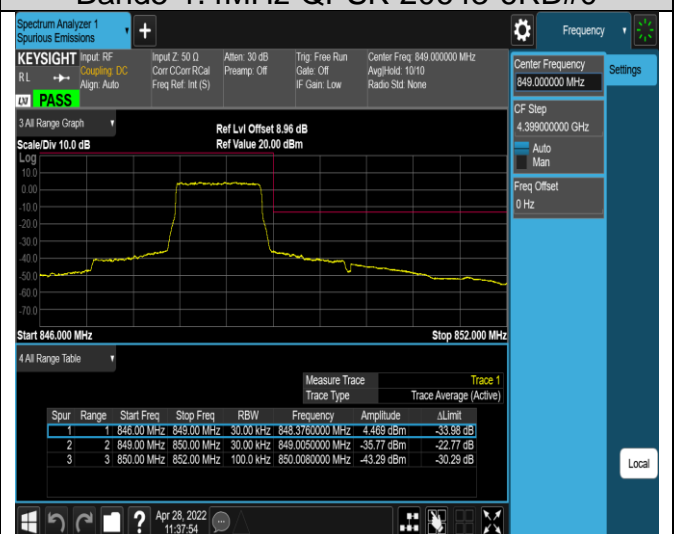

Band4-20MHz-16QAM-20050-100RB#0

Band4-20MHz-16QAM-20300-1RB#0

Band4-20MHz-16QAM-20300-1RB#99

Band4-20MHz-16QAM-20300-100RB#0

Band5-1.4MHz-QPSK-20407-1RB#0

Band5-1.4MHz-QPSK-20407-1RB#5

Band5-1.4MHz-QPSK-20407-6RB#0

Band5-1.4MHz-QPSK-20643-1RB#0

Band5-1.4MHz-QPSK-20643-1RB#5

Band5-1.4MHz-QPSK-20643-6RB#0

Band5-1.4MHz-16QAM-20407-1RB#0

Band5-1.4MHz-16QAM-20407-1RB#5

Band5-1.4MHz-16QAM-204007-6RB#0

Band5-1.4MHz-16QAM-20643-1RB#0

Band5-1.4MHz-16QAM-20643-1RB#5

Band5-1.4MHz-16QAM-20643-6RB#0

Band5-10MHz-QPSK-20450-1RB#0

Band5-10MHz-QPSK-20450-1RB#49

Band5-10MHz-QPSK-20450-50RB#0

Band5-10MHz-QPSK-20600-1RB#0

Band5-10MHz-QPSK-20600-1RB#49