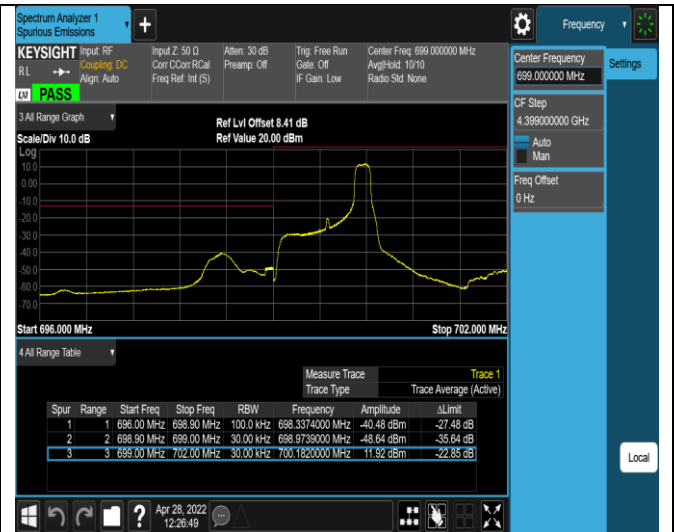

Band12-1.4MHz-16QAM-23017-1RB#5

Band12-1.4MHz-16QAM-23173-1RB#0