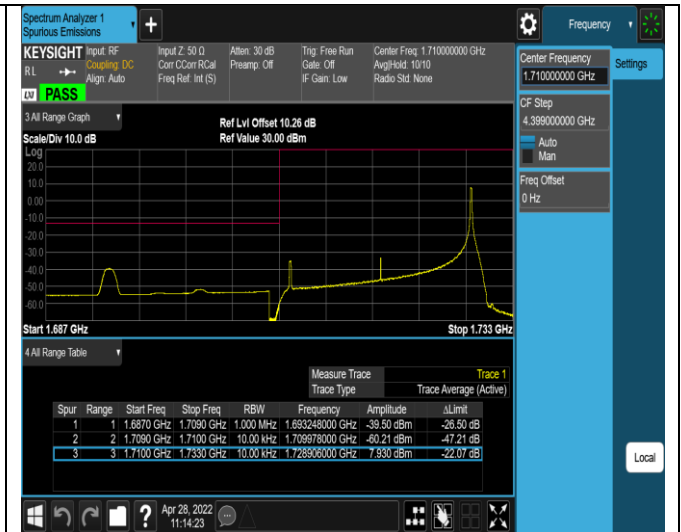

Band4-20MHz-16QAM-20050-100RB#0

Band4-20MHz-16QAM-20300-1RB#0

Band4-20MHz-16QAM-20300-1RB#99

Band4-20MHz-16QAM-20300-100RB#0

Band5-1.4MHz-QPSK-20407-1RB#0

Band5-1.4MHz-QPSK-20407-1RB#5

Band5-1.4MHz-QPSK-20407-6RB#0

Band5-1.4MHz-QPSK-20643-1RB#0

Band5-1.4MHz-QPSK-20643-1RB#5

Band5-1.4MHz-QPSK-20643-6RB#0

Band5-1.4MHz-16QAM-20407-1RB#0

Band5-1.4MHz-16QAM-20407-1RB#5

Band5-1.4MHz-16QAM-204007-6RB#0

Band5-1.4MHz-16QAM-20643-1RB#0