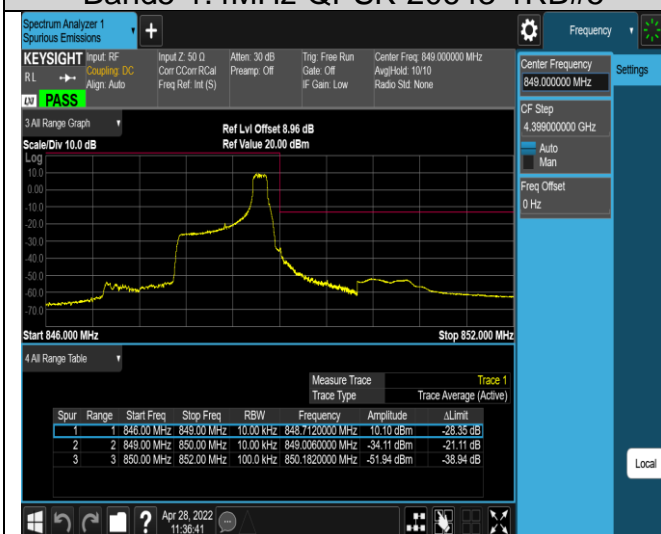

Band4-20MHz-16QAM-20050-100RB#0

Band4-20MHz-16QAM-20300-1RB#0

Band4-20MHz-16QAM-20300-1RB#99

Band4-20MHz-16QAM-20300-100RB#0

Band5-1.4MHz-QPSK-20407-1RB#0

Band5-1.4MHz-QPSK-20407-1RB#5

Band5-1.4MHz-QPSK-20407-6RB#0

Band5-1.4MHz-QPSK-20643-1RB#0

Band5-1.4MHz-QPSK-20643-1RB#5

Band5-1.4MHz-QPSK-20643-6RB#0

Band5-1.4MHz-16QAM-20407-1RB#0

Band5-1.4MHz-16QAM-20407-1RB#5

Band5-1.4MHz-16QAM-204007-6RB#0

Band5-1.4MHz-16QAM-20643-1RB#0