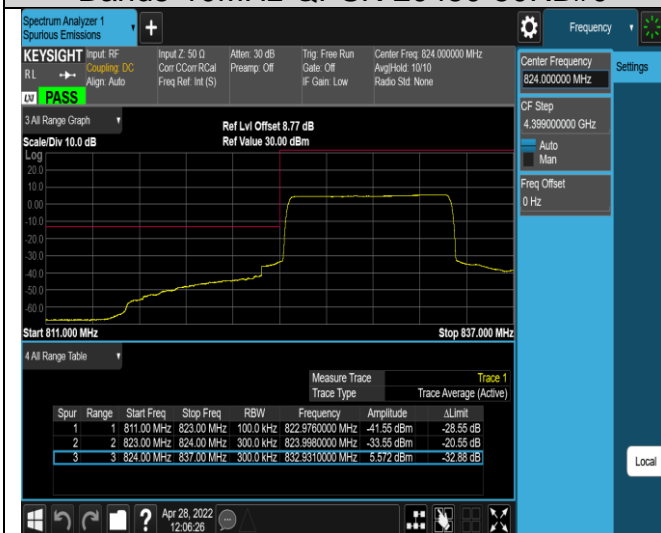

Band5-1.4MHz-16QAM-20643-1RB#5

Band5-1.4MHz-16QAM-20643-6RB#0

Band5-10MHz-QPSK-20450-1RB#0

Band5-10MHz-QPSK-20450-1RB#49

Band5-10MHz-QPSK-20450-50RB#0

Band5-10MHz-QPSK-20600-1RB#0

Band5-10MHz-QPSK-20600-1RB#49

Band5-10MHz-QPSK-20600-50RB#0

Band5-10MHz-16QAM-20450-1RB#0

Band5-10MHz-16QAM-20450-1RB#49

Band5-10MHz-16QAM-20450-50RB#0

Band5-10MHz-16QAM-20600-1RB#0

Band5-10MHz-16QAM-20600-1RB#49

Band5-10MHz-16QAM-20600-50RB#0