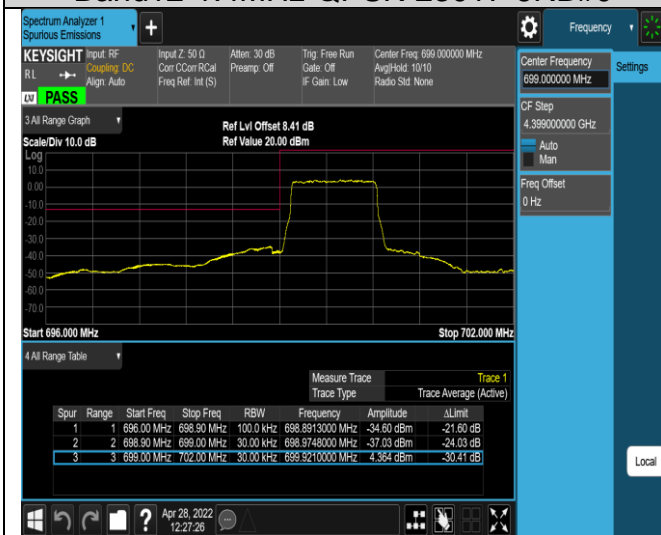

Band12-1.4MHz-QPSK-23017-6RB#0

Band12-1.4MHz-QPSK-23173-1RB#5