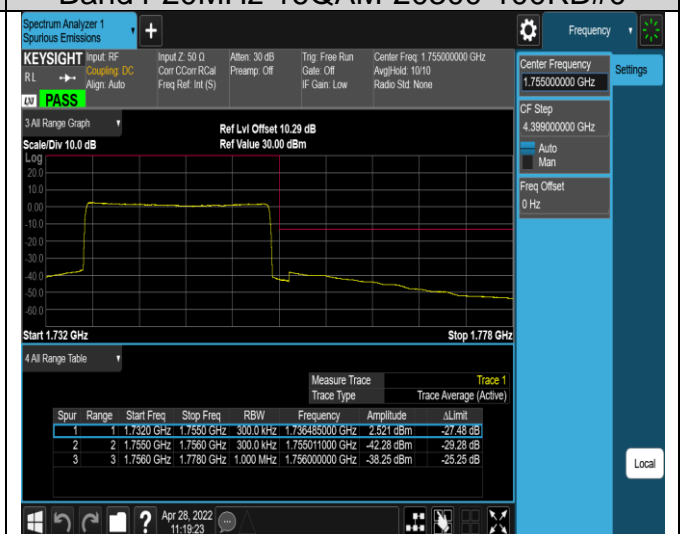

Band4-20MHz-16QAM-20050-100RB#0

Band4-20MHz-16QAM-20300-1RB#0

Band4-20MHz-16QAM-20300-1RB#99

Band4-20MHz-16QAM-20300-100RB#0

Band5-1.4MHz-QPSK-20407-1RB#0

Band5-1.4MHz-QPSK-20407-1RB#5

Band5-1.4MHz-QPSK-20407-6RB#0

Band5-1.4MHz-QPSK-20643-1RB#0

Band5-1.4MHz-QPSK-20643-1RB#5

Band5-1.4MHz-QPSK-20643-6RB#0

Band5-1.4MHz-16QAM-20407-1RB#0

Band5-1.4MHz-16QAM-20407-1RB#5

Band5-1.4MHz-16QAM-204007-6RB#0

Band5-1.4MHz-16QAM-20643-1RB#0