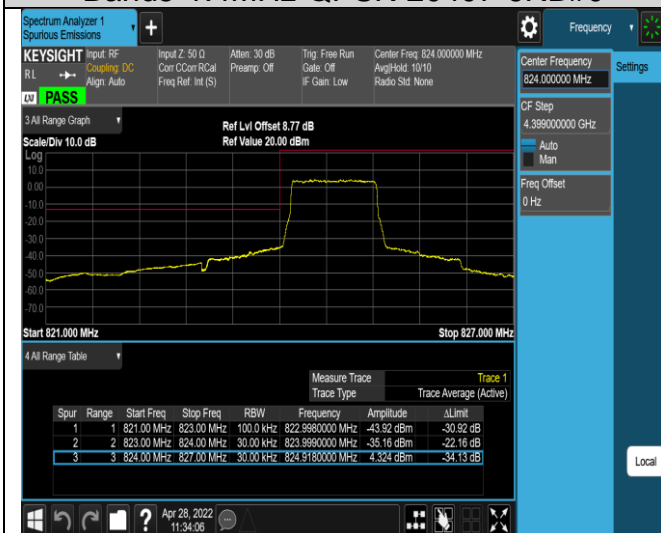

Band4-20MHz-16QAM-20050-100RB#0

Band4-20MHz-16QAM-20300-1RB#0

Band4-20MHz-16QAM-20300-1RB#99

Band4-20MHz-16QAM-20300-100RB#0

Band5-1.4MHz-QPSK-20407-1RB#0

Band5-1.4MHz-QPSK-20407-1RB#5

Band5-1.4MHz-QPSK-20407-6RB#0

Band5-1.4MHz-QPSK-20643-1RB#0

Band5-1.4MHz-QPSK-20643-1RB#5

Band5-1.4MHz-QPSK-20643-6RB#0

Band5-1.4MHz-16QAM-20407-1RB#0

Band5-1.4MHz-16QAM-20407-1RB#5

Band5-1.4MHz-16QAM-204007-6RB#0

Band5-1.4MHz-16QAM-20643-1RB#0