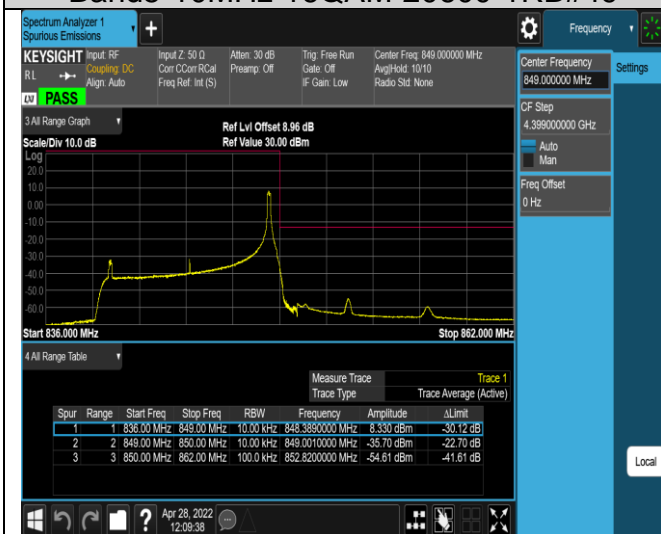

Band5-10MHz-QPSK-20600-50RB#0

Band5-10MHz-16QAM-20450-1RB#0

Band5-10MHz-16QAM-20450-1RB#49

Band5-10MHz-16QAM-20450-50RB#0

Band5-10MHz-16QAM-20600-1RB#0

Band5-10MHz-16QAM-20600-1RB#49

Band5-10MHz-16QAM-20600-50RB#0