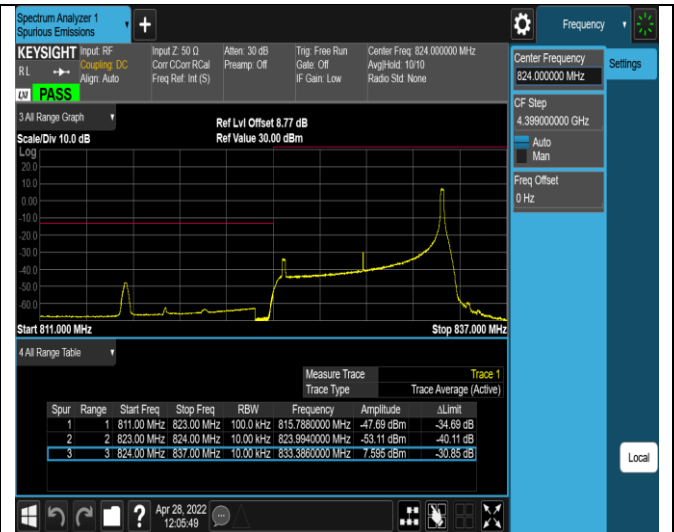

Band5-10MHz-QPSK-20600-50RB#0

Band5-10MHz-16QAM-20450-1RB#0

Band5-10MHz-16QAM-20450-1RB#49

Band5-10MHz-16QAM-20450-50RB#0

Band5-10MHz-16QAM-20600-1RB#0

Band5-10MHz-16QAM-20600-1RB#49

Band5-10MHz-16QAM-20600-50RB#0