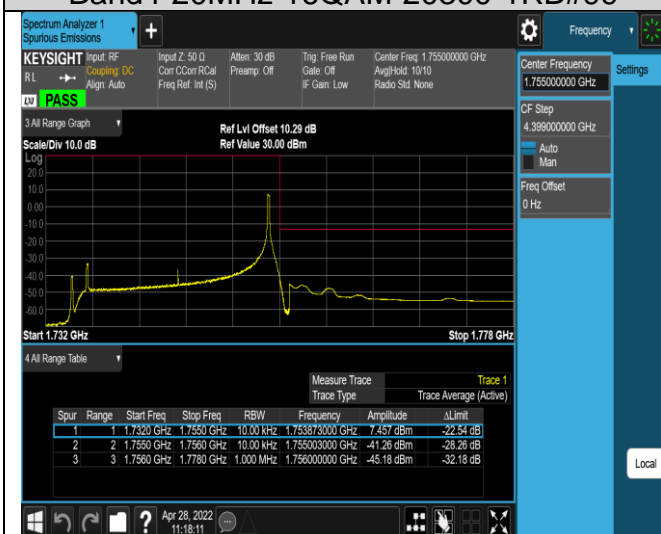

Band4-20MHz-16QAM-20050-100RB#0

Band4-20MHz-16QAM-20300-1RB#0

Band4-20MHz-16QAM-20300-1RB#99

Band4-20MHz-16QAM-20300-100RB#0

Band5-1.4MHz-QPSK-20407-1RB#0

Band5-1.4MHz-QPSK-20407-1RB#5

Band5-1.4MHz-QPSK-20407-6RB#0

Band5-1.4MHz-QPSK-20643-1RB#0

Band5-1.4MHz-QPSK-20643-1RB#5

Band5-1.4MHz-QPSK-20643-6RB#0

Band5-1.4MHz-16QAM-20407-1RB#0

Band5-1.4MHz-16QAM-20407-1RB#5

Band5-1.4MHz-16QAM-204007-6RB#0

Band5-1.4MHz-16QAM-20643-1RB#0