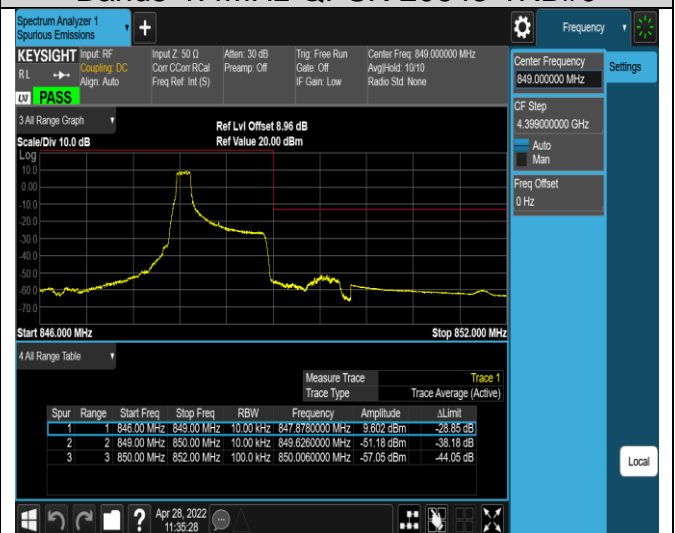

Band4-20MHz-16QAM-20050-100RB#0

Band4-20MHz-16QAM-20300-1RB#0

Band4-20MHz-16QAM-20300-1RB#99

Band4-20MHz-16QAM-20300-100RB#0

Band5-1.4MHz-QPSK-20407-1RB#0

Band5-1.4MHz-QPSK-20407-1RB#5

Band5-1.4MHz-QPSK-20407-6RB#0

Band5-1.4MHz-QPSK-20643-1RB#0

Band5-1.4MHz-QPSK-20643-1RB#5

Band5-1.4MHz-QPSK-20643-6RB#0

Band5-1.4MHz-16QAM-20407-1RB#0

Band5-1.4MHz-16QAM-20407-1RB#5

Band5-1.4MHz-16QAM-204007-6RB#0

Band5-1.4MHz-16QAM-20643-1RB#0