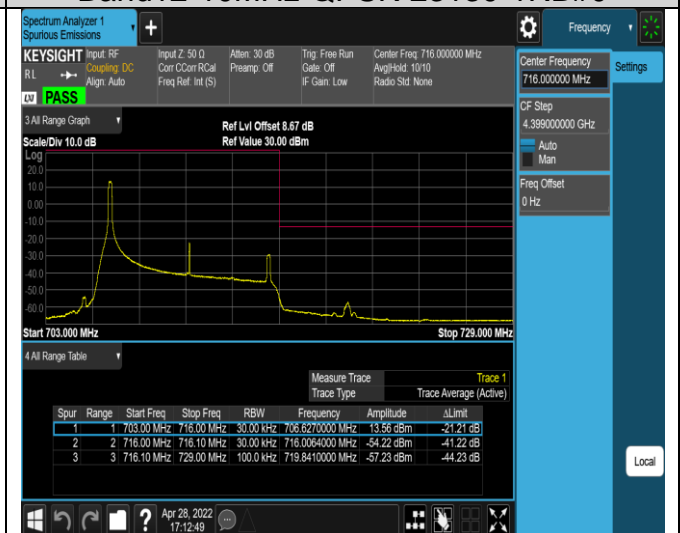

Band12-10MHz-QPSK-23130-1RB#0

Band12-10MHz-QPSK-23130-50RB#0