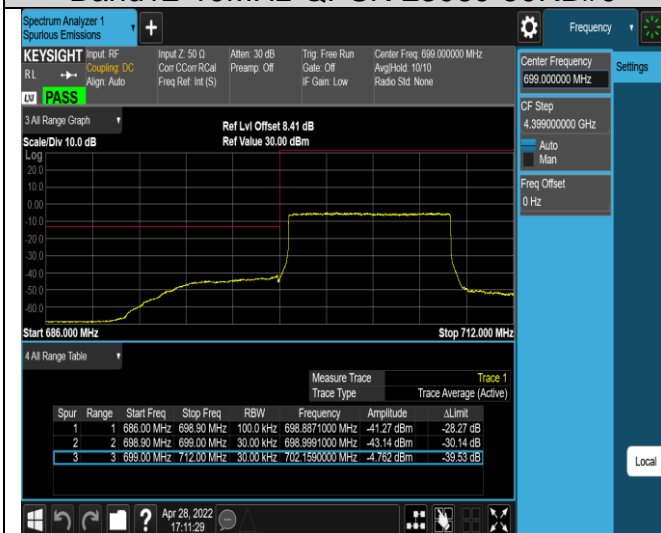

Band12-10MHz-QPSK-23060-50RB#0

Band12-10MHz-QPSK-23130-1RB#49