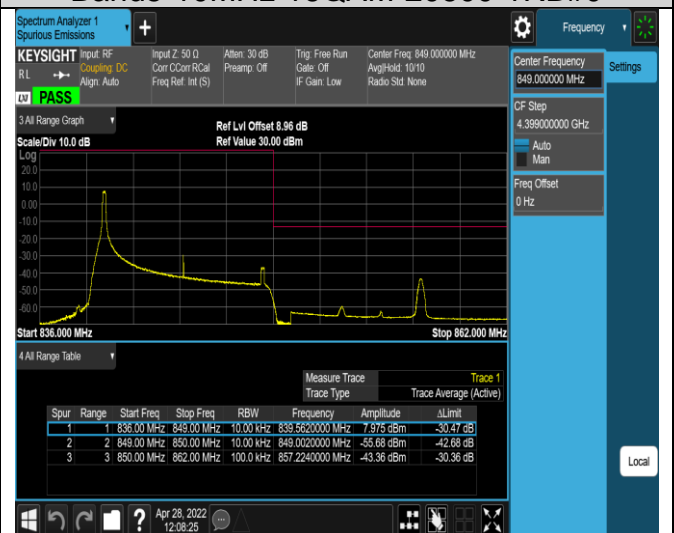

Band5-10MHz-QPSK-20600-50RB#0

Band5-10MHz-16QAM-20450-1RB#0

Band5-10MHz-16QAM-20450-1RB#49

Band5-10MHz-16QAM-20450-50RB#0

Band5-10MHz-16QAM-20600-1RB#0

Band5-10MHz-16QAM-20600-1RB#49

Band5-10MHz-16QAM-20600-50RB#0