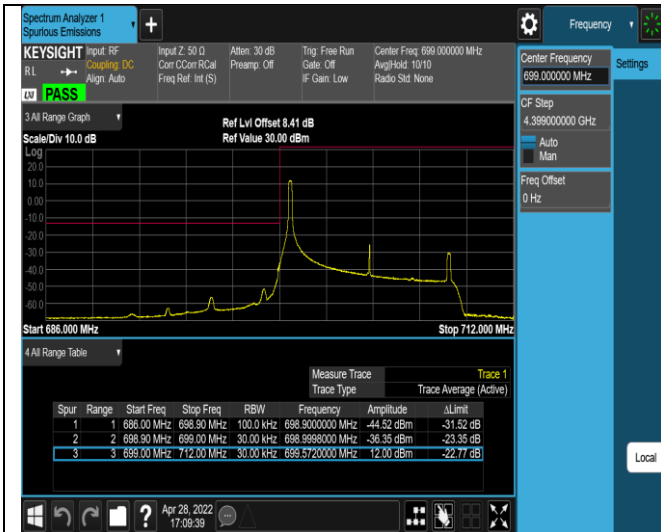

Band12-10MHz-QPSK-23060-50RB#0

Band12-10MHz-QPSK-23130-1RB#0

Band12-10MHz-QPSK-23130-1RB#49

Band12-10MHz-QPSK-23130-50RB#0

Band12-10MHz-16QAM-23060-1RB#0

Band12-10MHz-16QAM-23060-1RB#49

Band12-10MHz-16QAM-23060-50RB#0