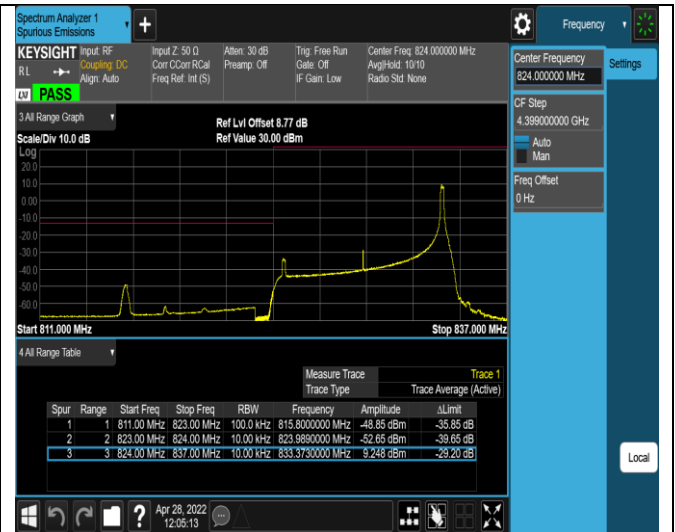

Band5-1.4MHz-16QAM-20643-1RB#5

Band5-1.4MHz-16QAM-20643-6RB#0

Band5-10MHz-QPSK-20450-1RB#0

Band5-10MHz-QPSK-20450-1RB#49

Band5-10MHz-QPSK-20450-50RB#0

Band5-10MHz-QPSK-20600-1RB#0

Band5-10MHz-QPSK-20600-1RB#49

Band5-10MHz-QPSK-20600-50RB#0

Band5-10MHz-16QAM-20450-1RB#0

Band5-10MHz-16QAM-20450-1RB#49

Band5-10MHz-16QAM-20450-50RB#0

Band5-10MHz-16QAM-20600-1RB#0

Band5-10MHz-16QAM-20600-1RB#49

Band5-10MHz-16QAM-20600-50RB#0