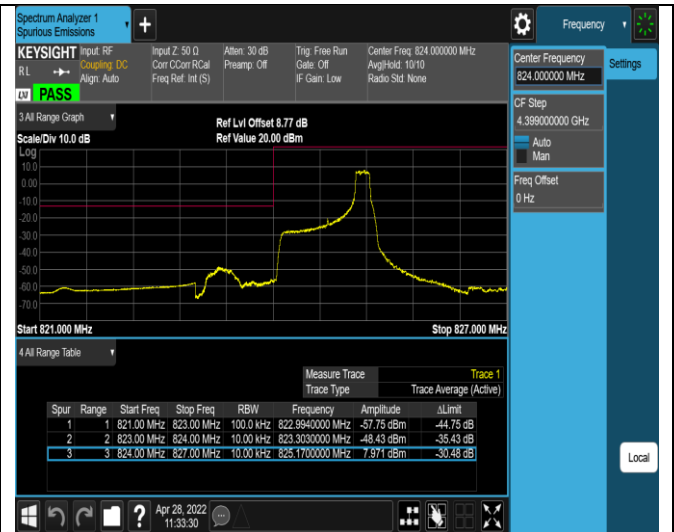

Band5-1.4MHz-QPSK-20643-1RB#0

Band5-1.4MHz-QPSK-20643-1RB#5

Band5-1.4MHz-QPSK-20643-6RB#0

Band5-1.4MHz-16QAM-20407-1RB#0

Band5-1.4MHz-16QAM-20407-1RB#5

Band5-1.4MHz-16QAM-204007-6RB#0

Band5-1.4MHz-16QAM-20643-1RB#0