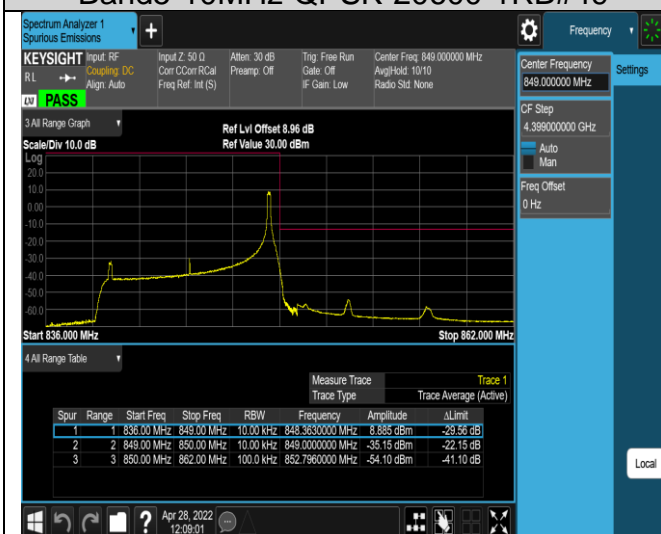

Band5-1.4MHz-16QAM-20643-1RB#5

Band5-1.4MHz-16QAM-20643-6RB#0

Band5-10MHz-QPSK-20450-1RB#0

Band5-10MHz-QPSK-20450-1RB#49

Band5-10MHz-QPSK-20450-50RB#0

Band5-10MHz-QPSK-20600-1RB#0

Band5-10MHz-QPSK-20600-1RB#49

Band5-10MHz-QPSK-20600-50RB#0

Band5-10MHz-16QAM-20450-1RB#0

Band5-10MHz-16QAM-20450-1RB#49

Band5-10MHz-16QAM-20450-50RB#0

Band5-10MHz-16QAM-20600-1RB#0

Band5-10MHz-16QAM-20600-1RB#49

Band5-10MHz-16QAM-20600-50RB#0