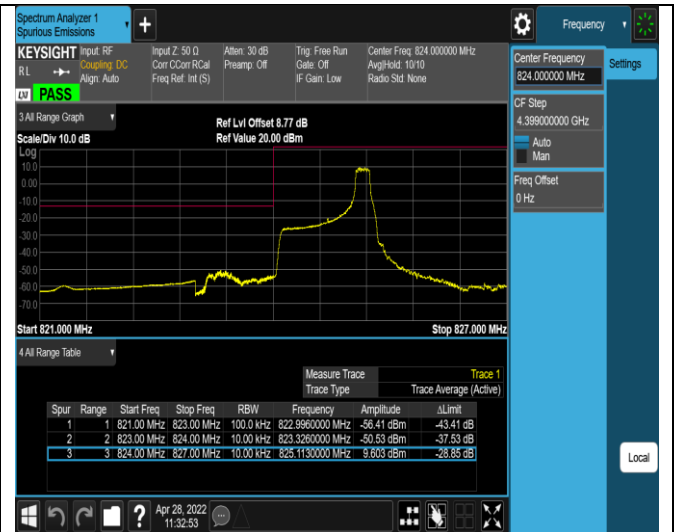

Band4-20MHz-16QAM-20050-100RB#0

Band4-20MHz-16QAM-20300-1RB#0

Band4-20MHz-16QAM-20300-1RB#99

Band4-20MHz-16QAM-20300-100RB#0

Band5-1.4MHz-QPSK-20407-1RB#0

Band5-1.4MHz-QPSK-20407-1RB#5

Band5-1.4MHz-QPSK-20407-6RB#0

Band5-1.4MHz-QPSK-20643-1RB#0

Band5-1.4MHz-QPSK-20643-1RB#5

Band5-1.4MHz-QPSK-20643-6RB#0

Band5-1.4MHz-16QAM-20407-1RB#0

Band5-1.4MHz-16QAM-20407-1RB#5

Band5-1.4MHz-16QAM-204007-6RB#0

Band5-1.4MHz-16QAM-20643-1RB#0