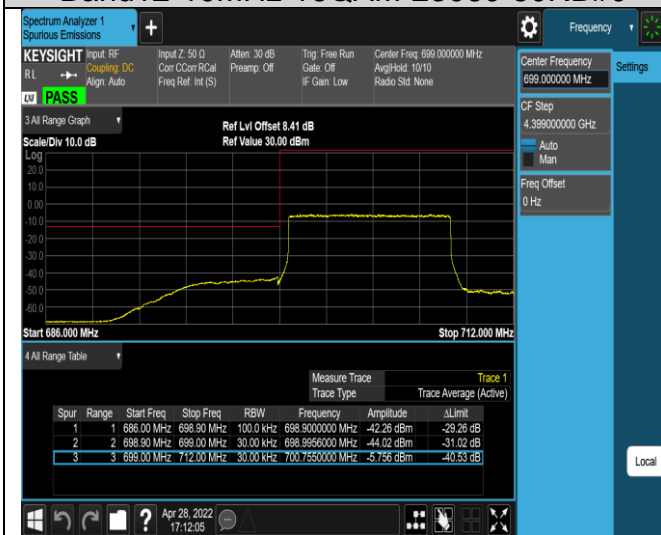

Band12-10MHz-16QAM-23060-50RB#0

Band12-10MHz-16QAM-23130-1RB#49