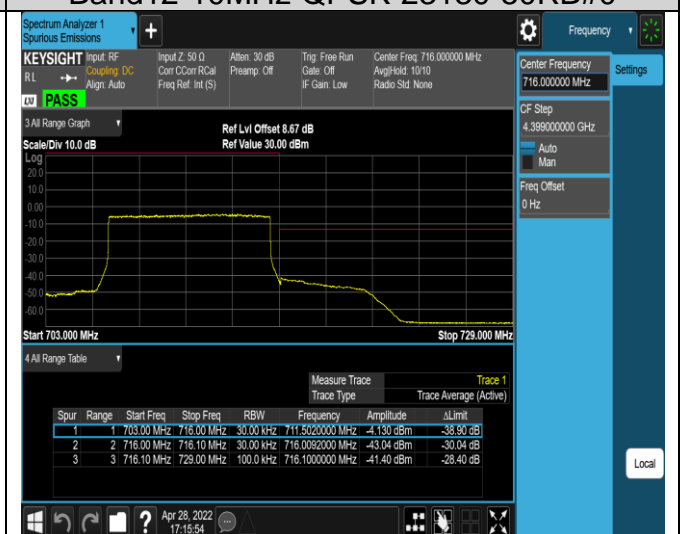

Band12-10MHz-QPSK-23060-50RB#0

Band12-10MHz-QPSK-23130-1RB#0

Band12-10MHz-QPSK-23130-1RB#49

Band12-10MHz-QPSK-23130-50RB#0

Band12-10MHz-16QAM-23060-1RB#0

Band12-10MHz-16QAM-23060-1RB#49

Band12-10MHz-16QAM-23060-50RB#0