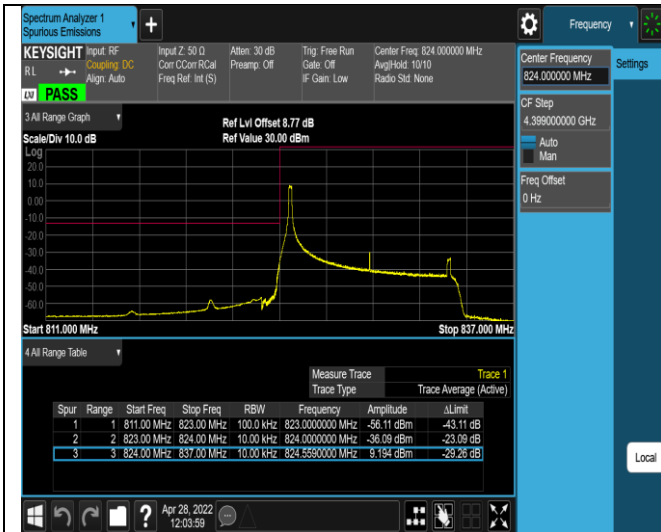

Band5-1.4MHz-16QAM-20643-1RB#5

Band5-1.4MHz-16QAM-20643-6RB#0

Band5-10MHz-QPSK-20450-1RB#0

Band5-10MHz-QPSK-20450-1RB#49

Band5-10MHz-QPSK-20450-50RB#0

Band5-10MHz-QPSK-20600-1RB#0

Band5-10MHz-QPSK-20600-1RB#49

Band5-10MHz-QPSK-20600-50RB#0

Band5-10MHz-16QAM-20450-1RB#0

Band5-10MHz-16QAM-20450-1RB#49

Band5-10MHz-16QAM-20450-50RB#0

Band5-10MHz-16QAM-20600-1RB#0

Band5-10MHz-16QAM-20600-1RB#49

Band5-10MHz-16QAM-20600-50RB#0