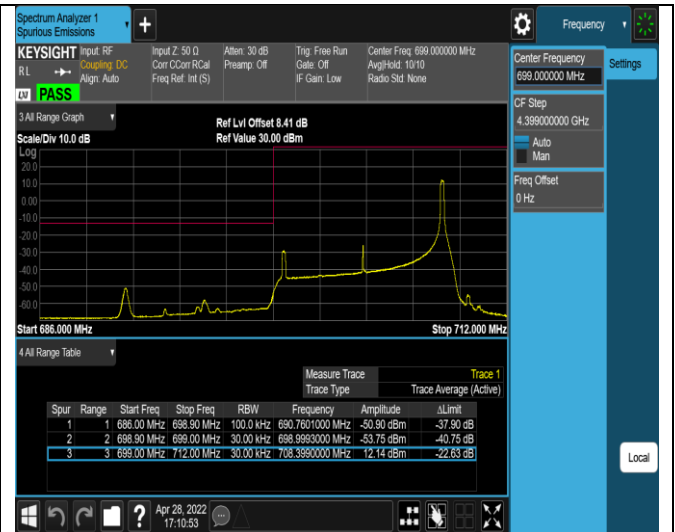

Band12-10MHz-QPSK-23060-50RB#0

Band12-10MHz-QPSK-23130-1RB#0

Band12-10MHz-QPSK-23130-1RB#49

Band12-10MHz-QPSK-23130-50RB#0

Band12-10MHz-16QAM-23060-1RB#0

Band12-10MHz-16QAM-23060-1RB#49

Band12-10MHz-16QAM-23060-50RB#0