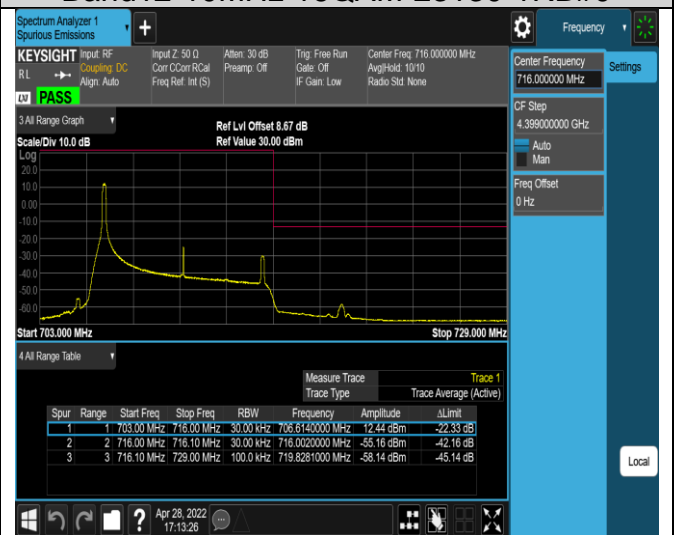

Band12-10MHz-16QAM-23130-1RB#0

Band12-10MHz-16QAM-23130-50RB#0