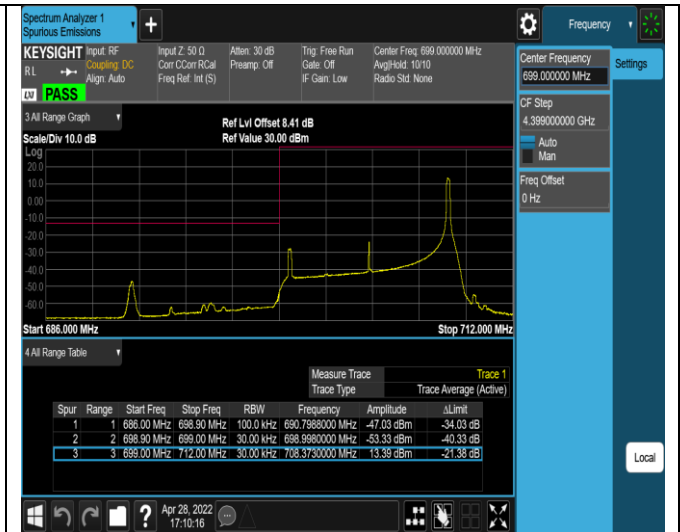

Band12-10MHz-QPSK-23060-1RB#49

Band12-10MHz-QPSK-23130-1RB#0