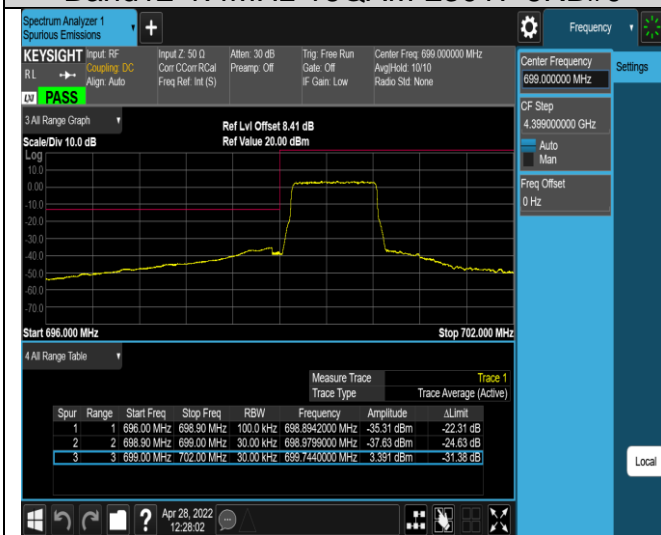

Band12-1.4MHz-16QAM-23017-6RB#0

Band12-1.4MHz-16QAM-23173-1RB#5