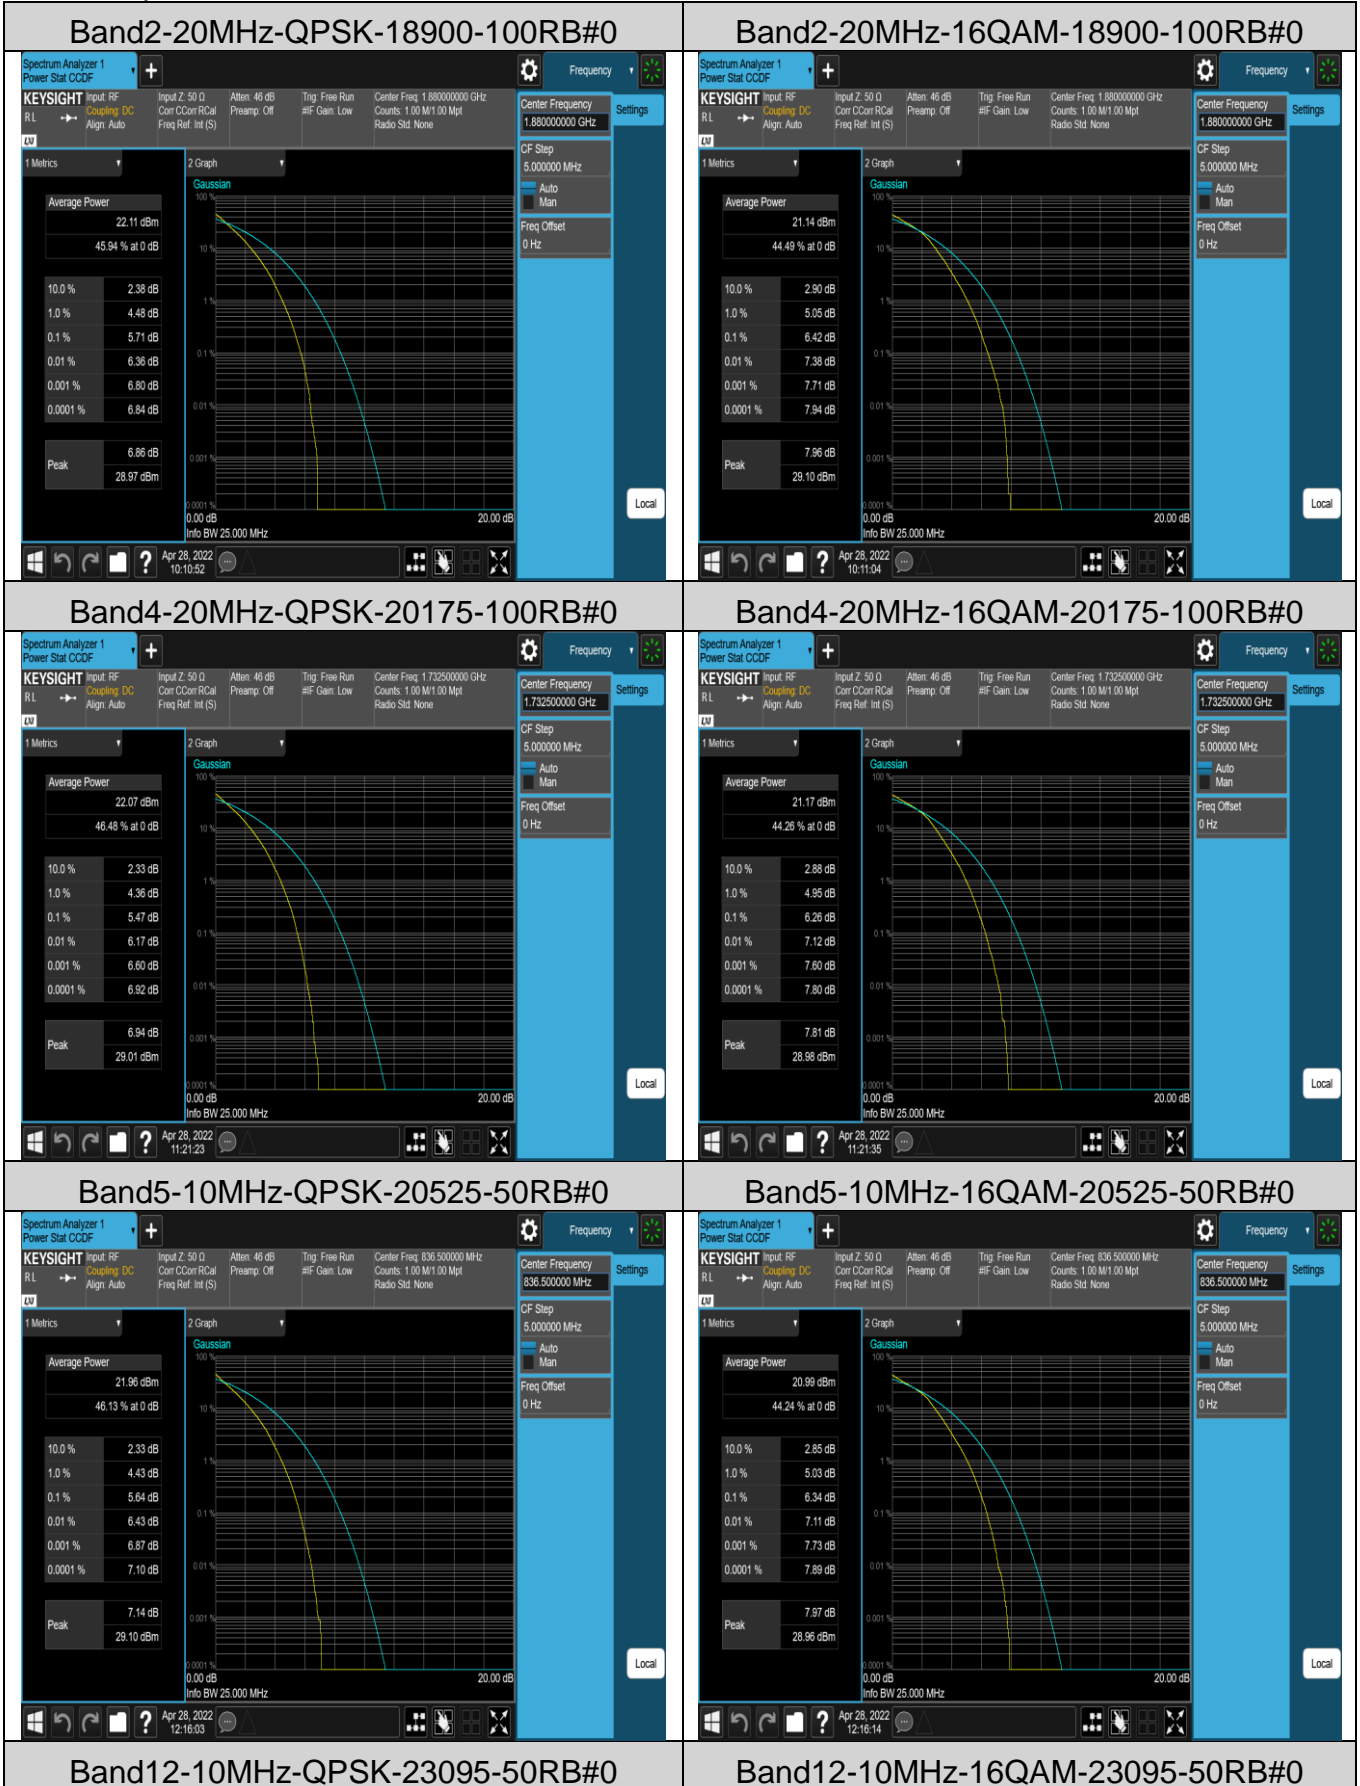

Test Graphs