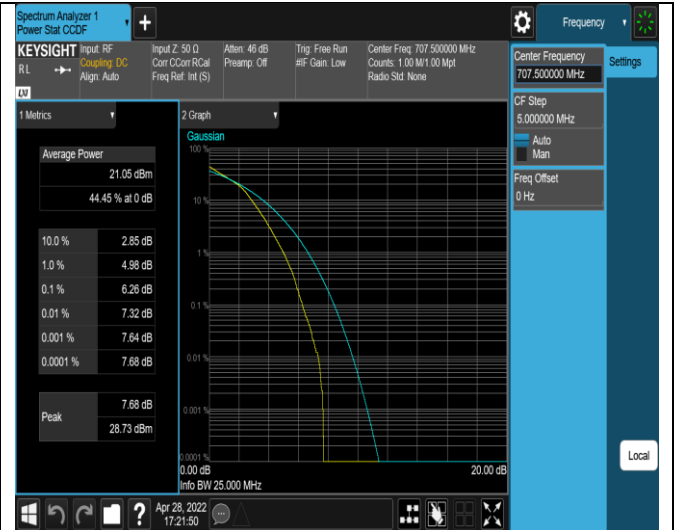

Band13-10MHz-16QAM-23230-50RB#0