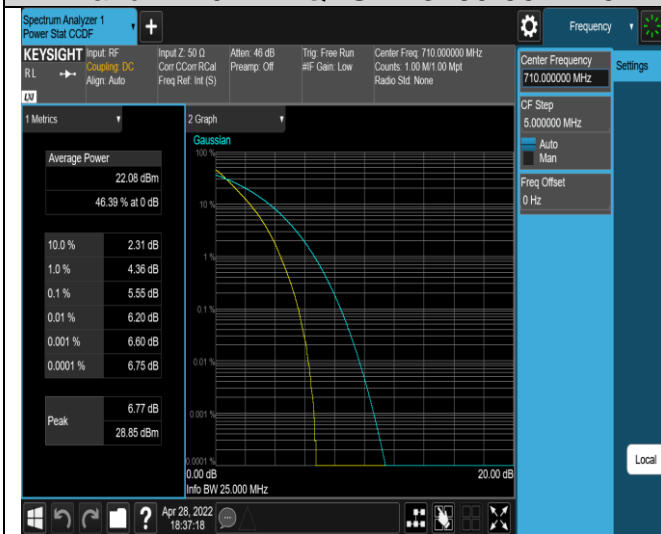

Band17-10MHz-QPSK-23790-50RB#0