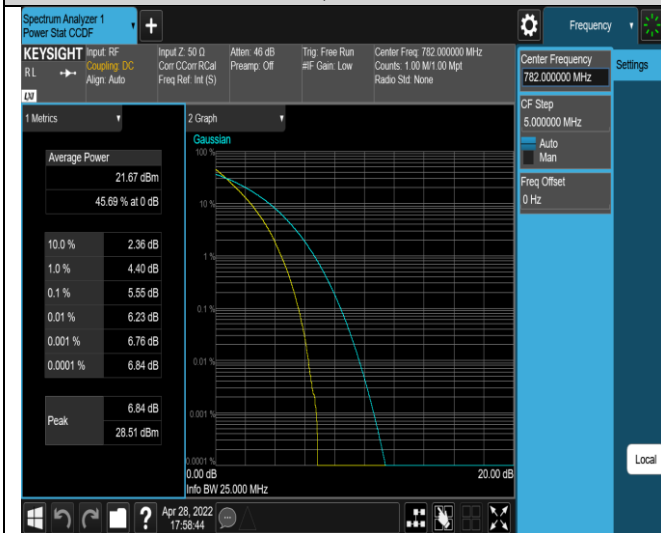

*Remark: All bandwidth and all modulation had been tested, but only the worst case data displayed in this report.*

Test Graphs

Band13-10MHz-QPSK-23230-50RB#0

Band13-10MHz-16QAM-23230-50RB#0

Band17-10MHz-QPSK-23790-50RB#0