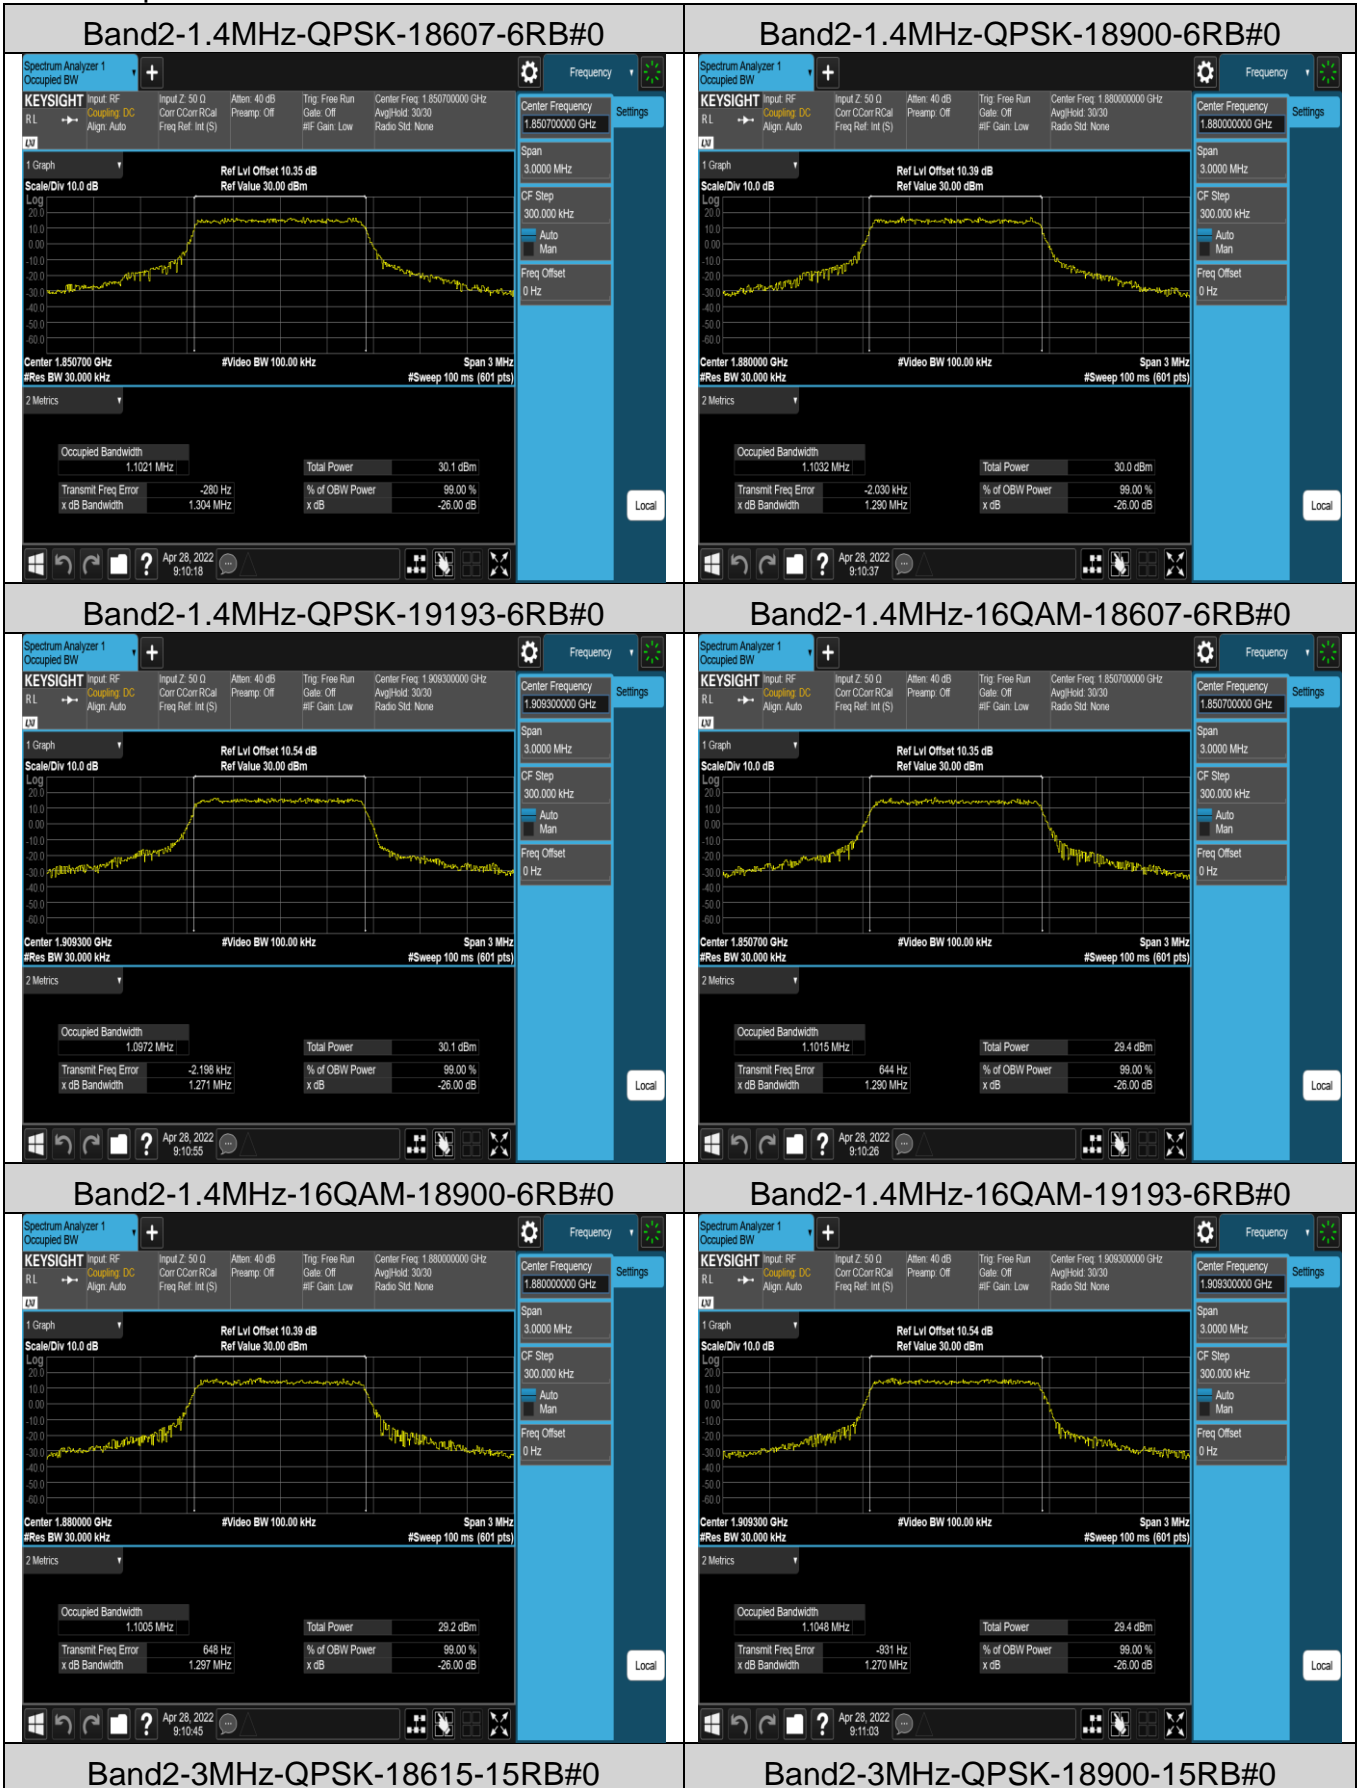

Test Graphs