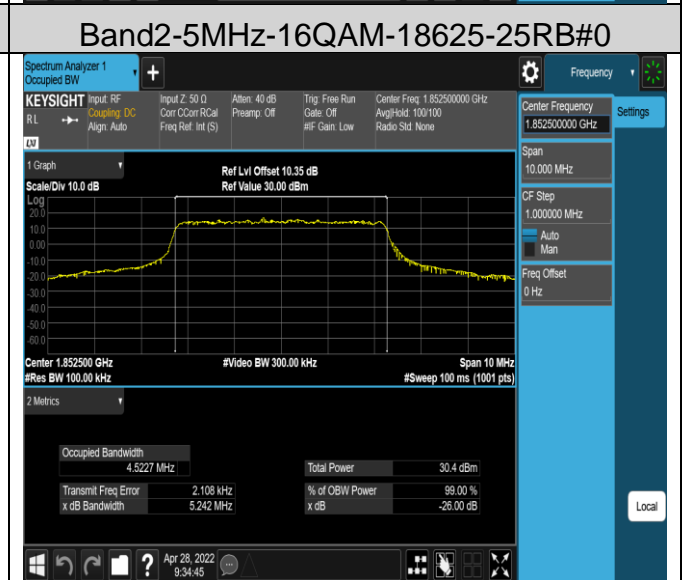

Band2-10MHz-QPSK-18650-50RB#0

Band2-10MHz-QPSK-18900-50RB#0