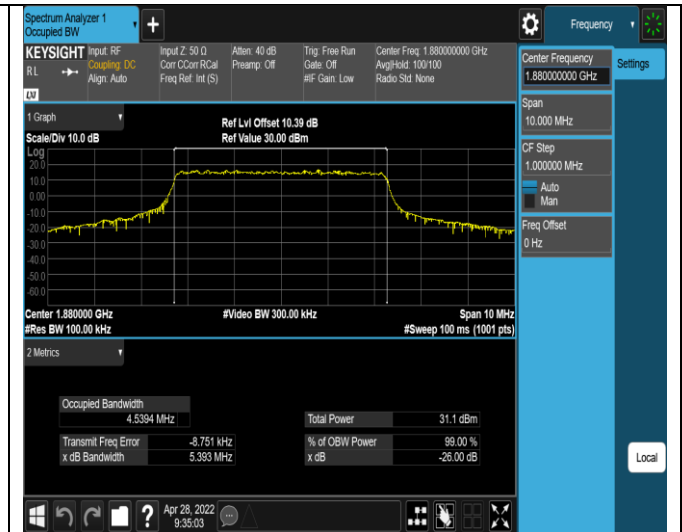

Band2-10MHz-QPSK-18650-50RB#0

Band2-10MHz-QPSK-18900-50RB#0