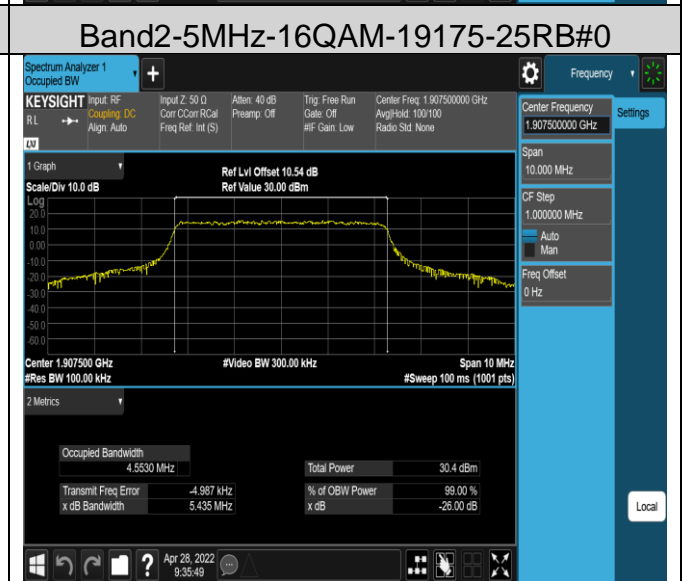

Band2-10MHz-QPSK-18900-50RB#0