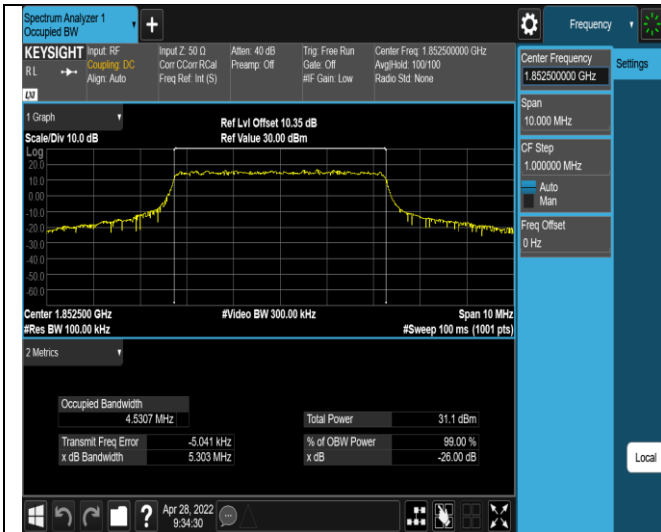

Band2-10MHz-QPSK-18650-50RB#0

Band2-10MHz-QPSK-18900-50RB#0