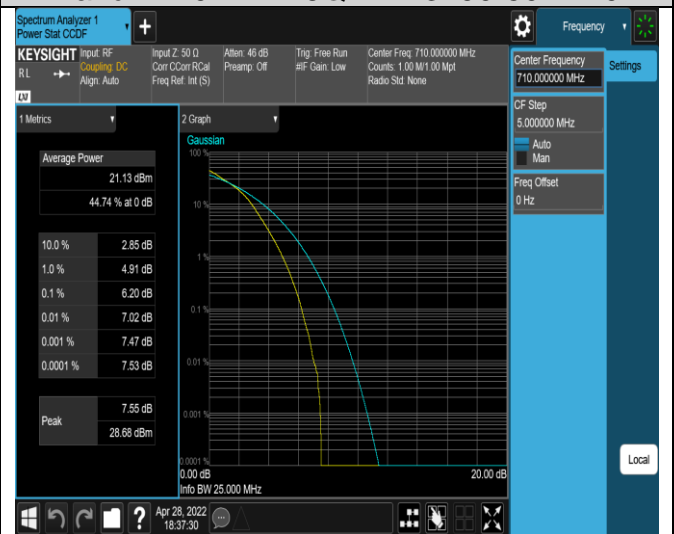

Band17-10MHz-16QAM-23790-50RB#0