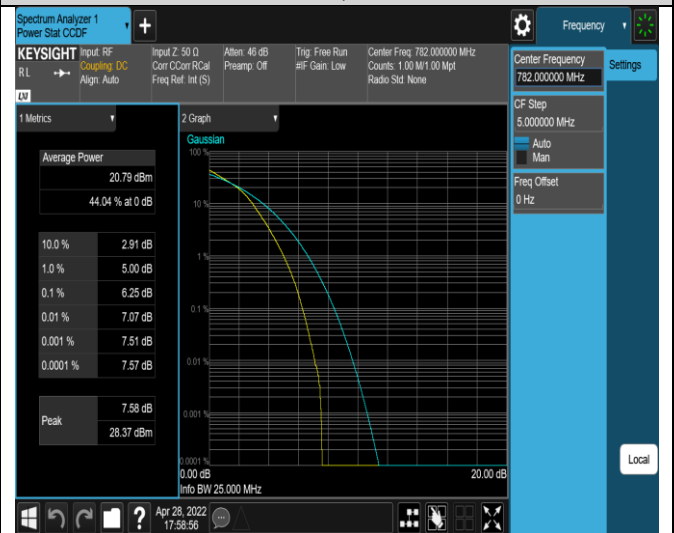

*Remark: All bandwidth and all modulation had been tested, but only the worst case data displayed in this report.*

Test Graphs

Band13-10MHz-QPSK-23230-50RB#0

Band13-10MHz-16QAM-23230-50RB#0

Band17-10MHz-QPSK-23790-50RB#0