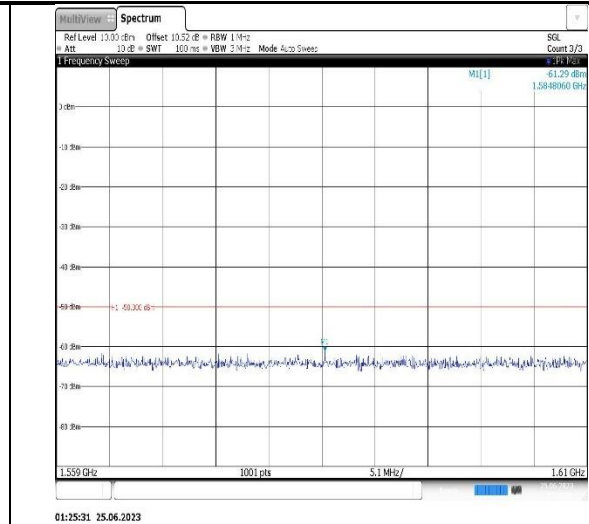

Band13-5MHz-16QAM-23205-1RB#0-Range3:1559~1610MHz