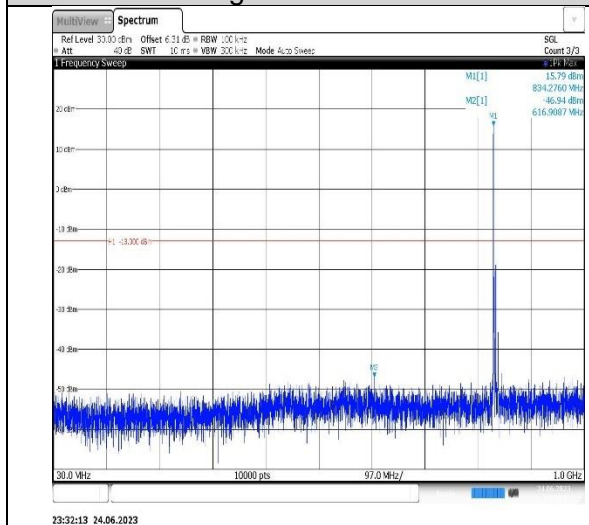

Band5-5MHz-16QAM-20525-1RB#0-Range1:30~1000MHz