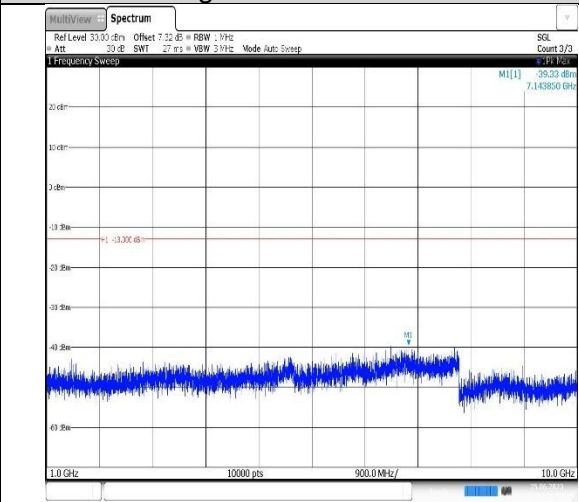

Band17-5MHz-QPSK-23790-1RB#0-Range2:1000~10000MHz

01:50:27 25.06.2023

Band17-5MHz-QPSK-23825-1RB#0-Range2:1000~10000MHz