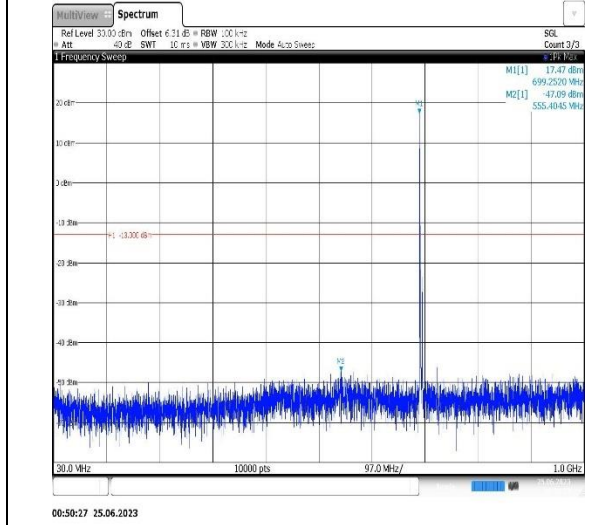

**Band12-5MHz-16QAM-23035-1RB#0-
Range1:30~1000MHz**