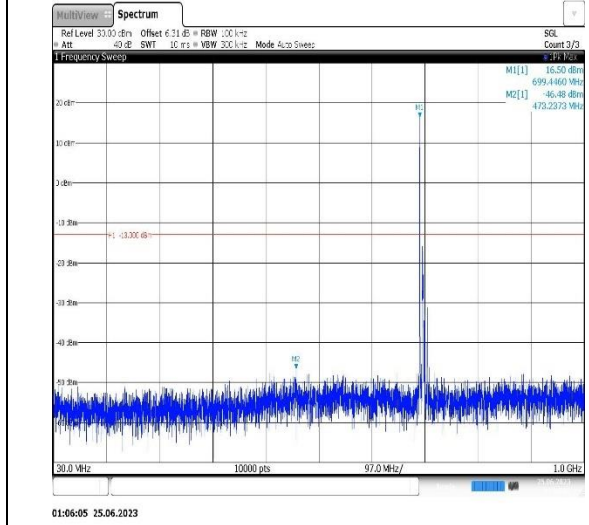

**Band12-10MHz-16QAM-23060-1RB#0-
Range1:30~1000MHz**