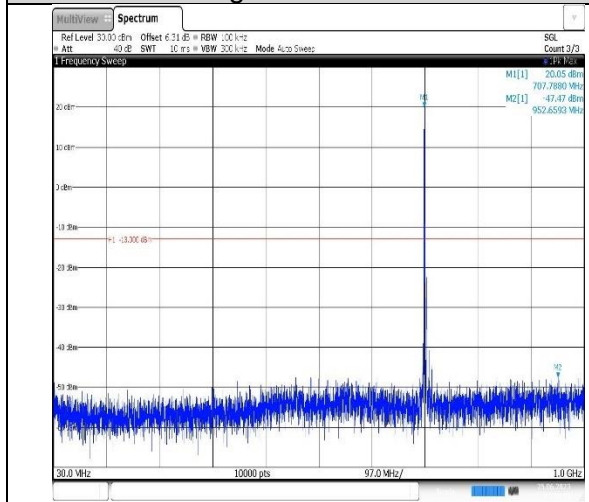

Band17-5MHz-QPSK-23790-1RB#0-Range1:30~1000MHz

01:50:19 25.06.2023

Band17-5MHz-QPSK-23825-1RB#0-Range1:30~1000MHz