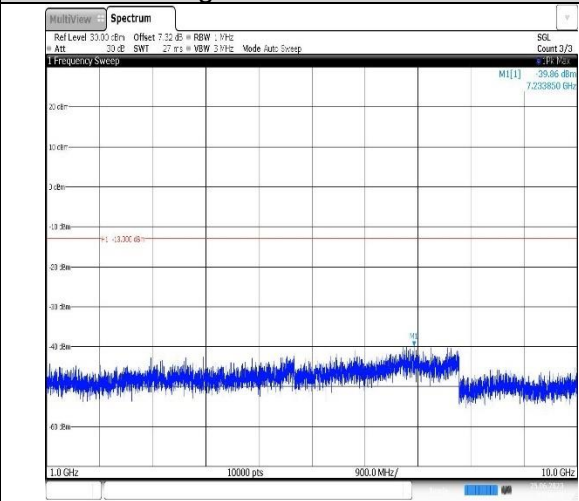

01:34:07 25.06.2023

Band17-5MHz-QPSK-23755-1RB#0-Range1:30~1000MHz

01:34:15 25.06.2023

Band17-5MHz-QPSK-23755-1RB#0-Range2:1000~10000MHz

01:49:41 25.06.2023

Band17-5MHz-QPSK-23790-1RB#0-Range1:30~1000MHz

01:49:50 25.06.2023