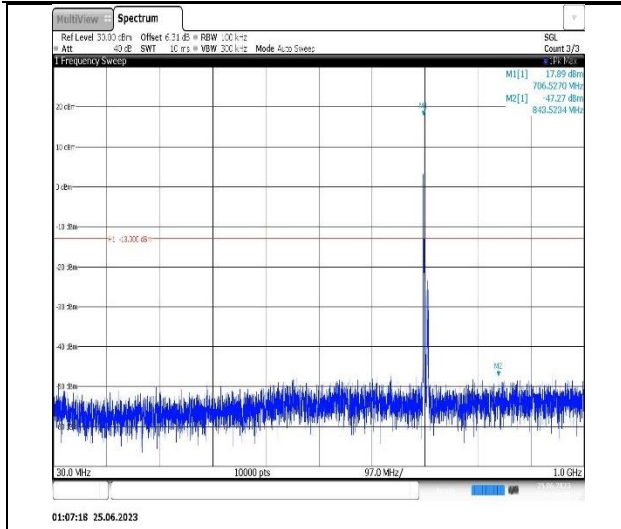

**Band12-10MHz-16QAM-23130-1RB#0-
Range1:30~1000MHz**