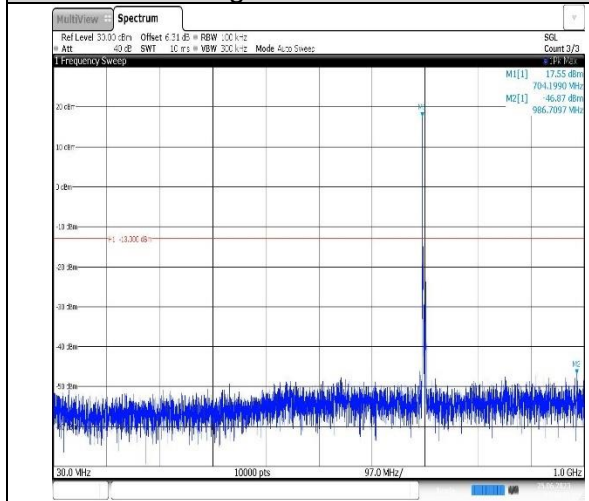

Band17-5MHz-QPSK-23755-1RB#0-Range1:30~1000MHz

01:49:41 25.06.2023