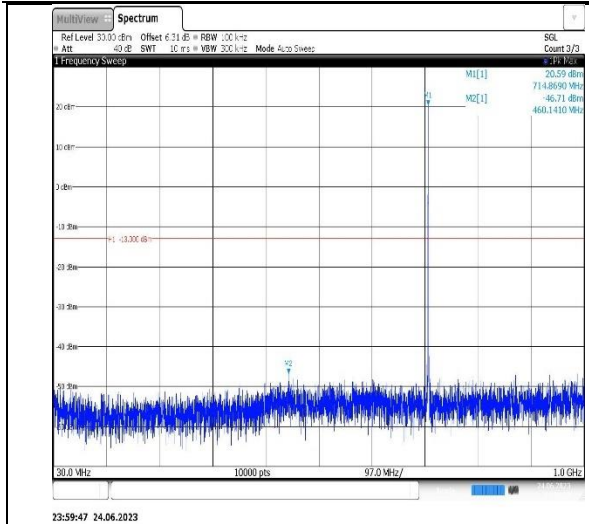

Band12-1.4MHz-16QAM-23173-1RB#0-
Range1:30~1000MHz

23:59:47 24.06.2023