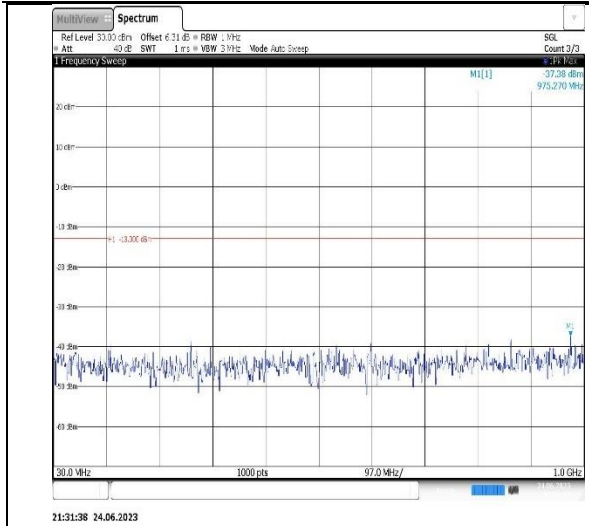

**Band4-15MHz-16QAM-20175-1RB#0-
Range1:30~1000MHz**

**Band4-15MHz-16QAM-20175-1RB#0-
Range2:1000~20000MHz**

**Band4-15MHz-16QAM-20325-1RB#0-
Range1:30~1000MHz**

**Band4-15MHz-16QAM-20325-1RB#0-
Range2:1000~20000MHz**