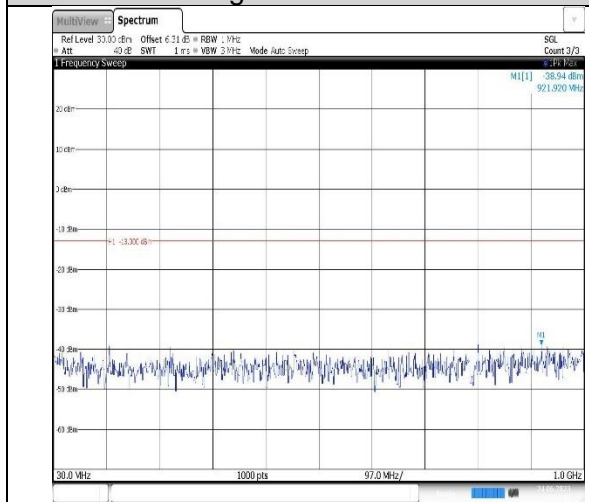

Band4-1.4MHz-16QAM-20175-1RB#0-Range1:30~1000MHz

19:36:43 24.06.2023

Band4-1.4MHz-16QAM-20393-1RB#0-Range1:30~1000MHz