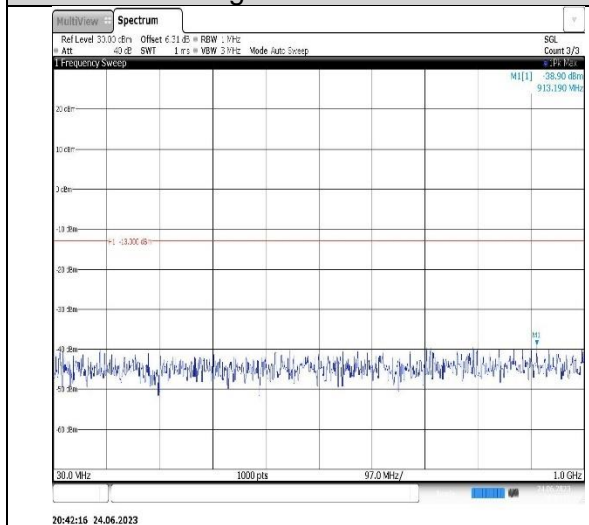

Band4-5MHz-16QAM-20175-1RB#0-Range1:30~1000MHz

20:42:16 24.06.2023

Band4-5MHz-16QAM-20375-1RB#0-Range1:30~1000MHz