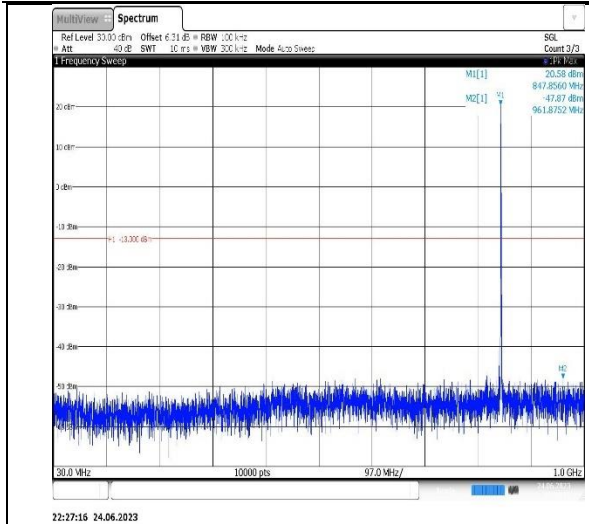

Band5-1.4MHz-16QAM-20643-1RB#0-Range1:30~1000MHz

22:27:16 24.06.2023