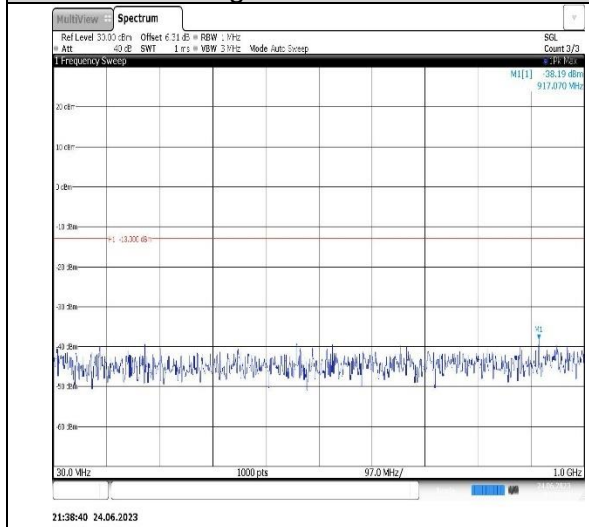

Band4-20MHz-QPSK-20050-1RB#0-Range1:30~1000MHz

21:38:40 24.06.2023