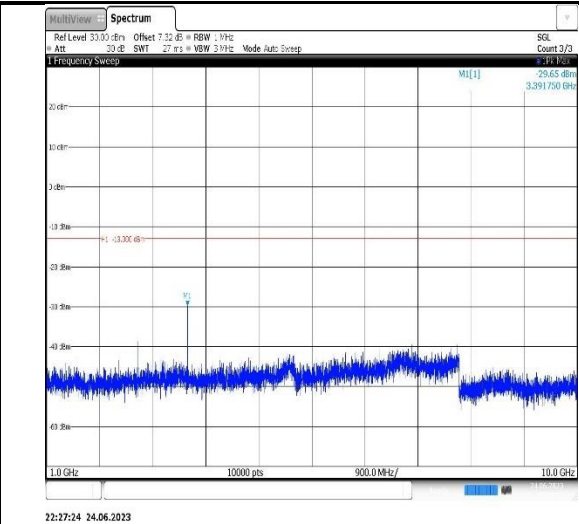

Band5-1.4MHz-16QAM-20643-1RB#0-Range2:1000~10000MHz

22:27:24 24.06.2023