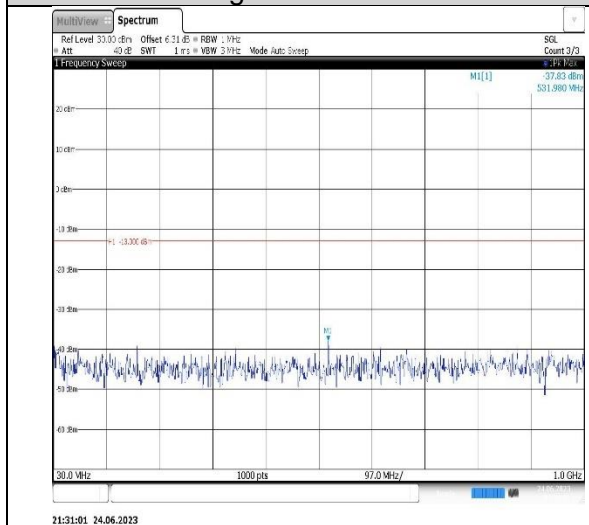

**Band4-15MHz-16QAM-20175-1RB#0-
Range1:30~1000MHz**