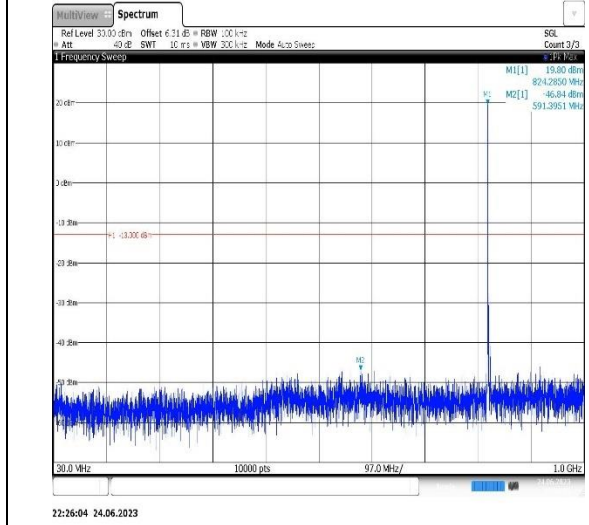

Band5-1.4MHz-16QAM-20407-1RB#0-Range1:30~1000MHz