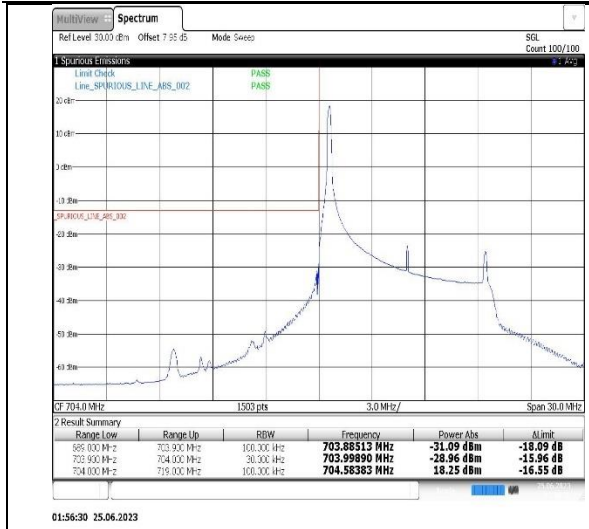

Band13-5MHz-16QAM-23205-25RB#0

Band17-10MHz-QPSK-23780-1RB#0

Band17-10MHz-QPSK-23780-50RB#0

Band17-10MHz-16QAM-23800-1RB#49

Band17-10MHz-16QAM-23800-50RB#0

8.5. Appendix E: Conducted Spurious Emission

8.5.1. Test Result