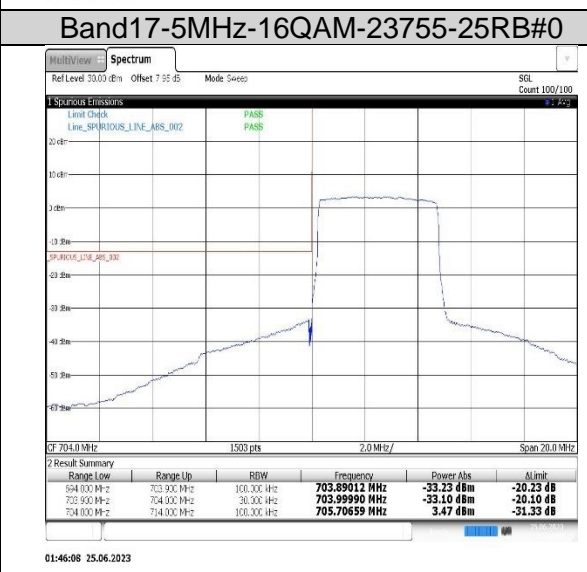

Band13-5MHz-16QAM-23205-25RB#0

Band17-10MHz-QPSK-23780-1RB#0

Band17-10MHz-QPSK-23780-50RB#0

Band17-10MHz-16QAM-23800-1RB#49

Band17-10MHz-16QAM-23800-50RB#0

8.5. Appendix E: Conducted Spurious Emission

8.5.1. Test Result