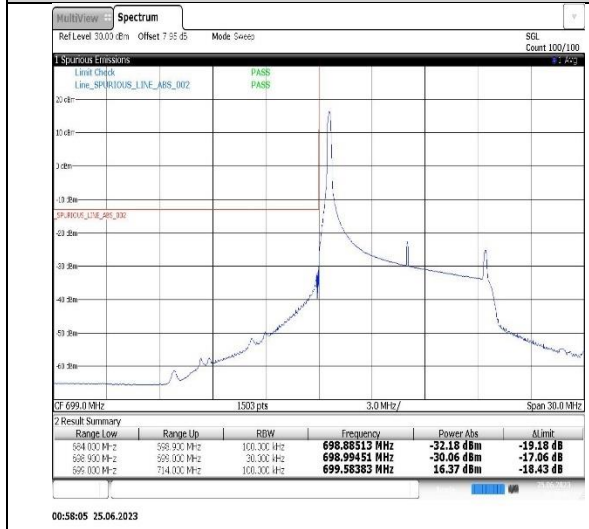

Band12-10MHz-16QAM-23060-1RB#0