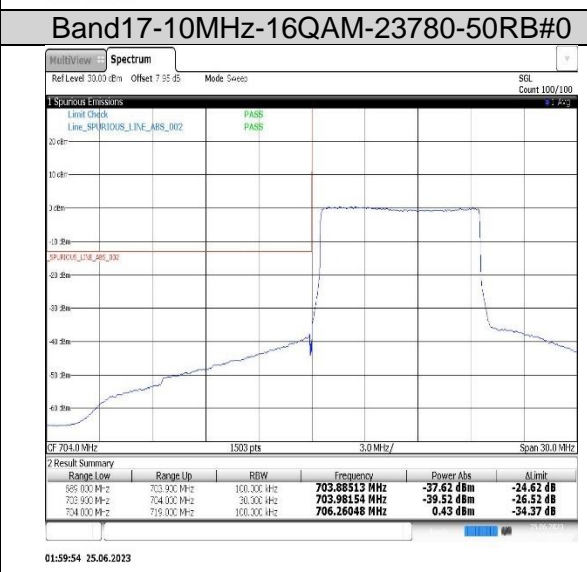

Band13-5MHz-16QAM-23205-25RB#0

Band17-10MHz-QPSK-23780-1RB#0

Band17-10MHz-QPSK-23780-50RB#0

Band17-10MHz-16QAM-23800-1RB#49

Band17-10MHz-16QAM-23800-50RB#0

8.5. Appendix E: Conducted Spurious Emission

8.5.1. Test Result