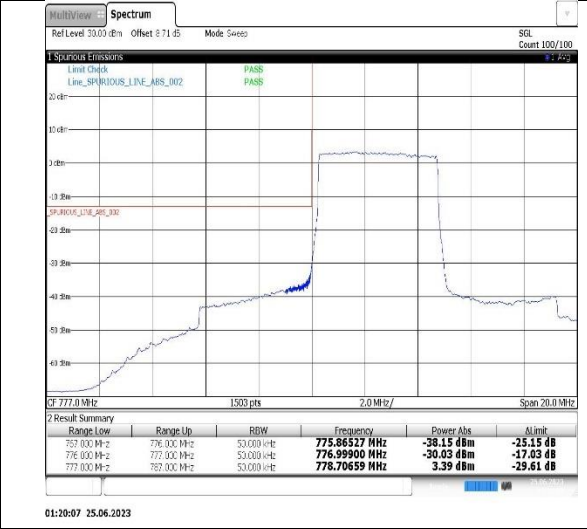

Band13-5MHz-16QAM-23205-25RB#0

Band17-10MHz-QPSK-23780-1RB#0

Band17-10MHz-QPSK-23780-50RB#0

Band17-10MHz-16QAM-23800-1RB#49

Band17-10MHz-16QAM-23800-50RB#0

8.5. Appendix E: Conducted Spurious Emission

8.5.1. Test Result