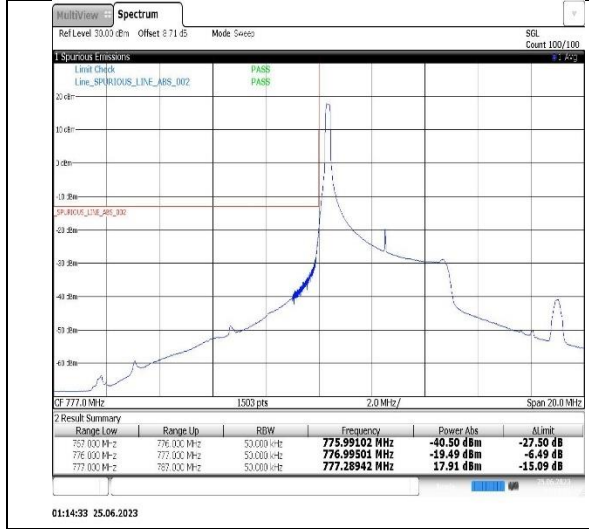

Band12-10MHz-16QAM-23060-1RB#0