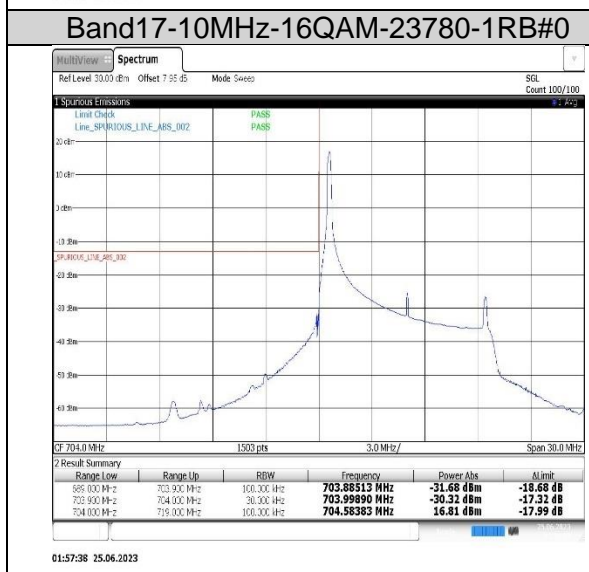

Band13-5MHz-16QAM-23205-25RB#0

Band17-10MHz-QPSK-23780-1RB#0

Band17-10MHz-QPSK-23780-50RB#0

Band17-10MHz-16QAM-23800-1RB#49

Band17-10MHz-16QAM-23800-50RB#0

8.5. Appendix E: Conducted Spurious Emission

8.5.1. Test Result