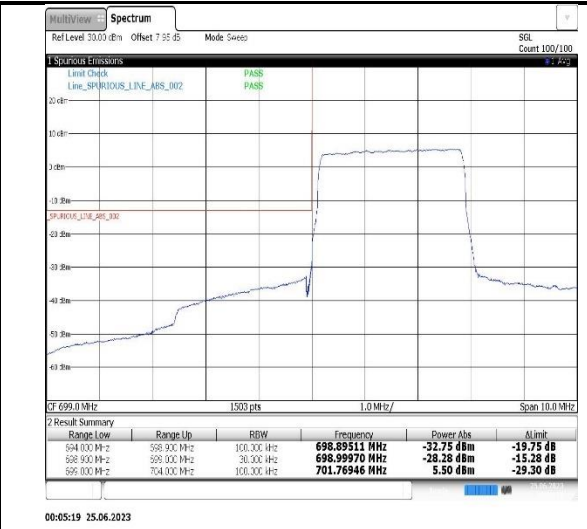

00:05:19 25.06.2023