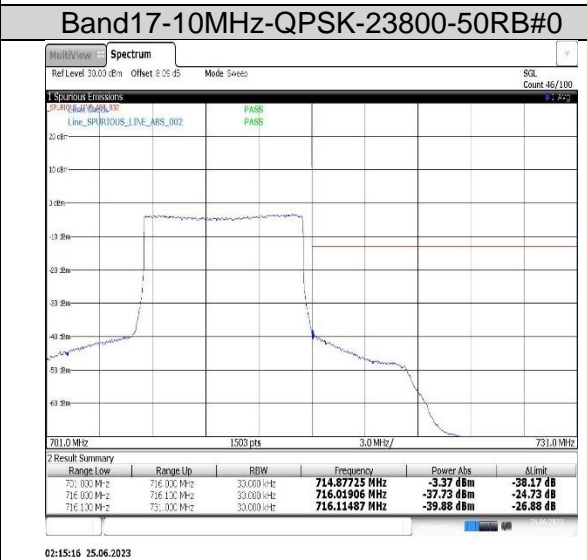

Band13-5MHz-16QAM-23205-25RB#0

Band17-10MHz-QPSK-23780-1RB#0

Band17-10MHz-QPSK-23780-50RB#0

Band17-10MHz-16QAM-23800-1RB#49

Band17-10MHz-16QAM-23800-50RB#0

8.5. Appendix E: Conducted Spurious Emission

8.5.1. Test Result