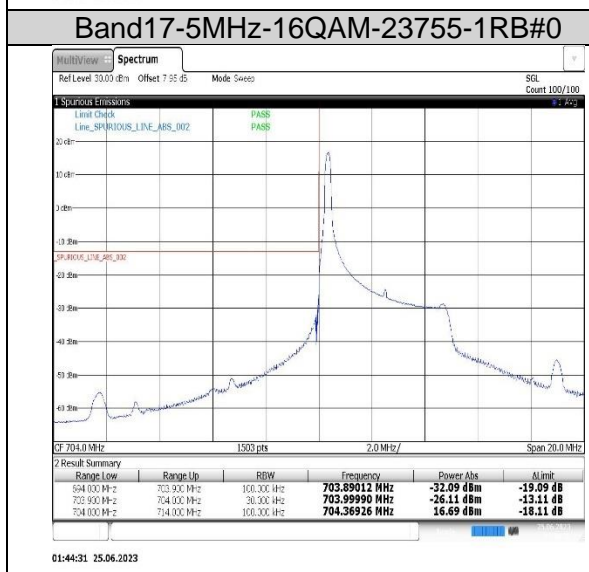

Band13-5MHz-16QAM-23205-25RB#0

Band17-10MHz-QPSK-23780-1RB#0

Band17-10MHz-QPSK-23780-50RB#0

Band17-10MHz-16QAM-23800-1RB#49

Band17-10MHz-16QAM-23800-50RB#0

8.5. Appendix E: Conducted Spurious Emission

8.5.1. Test Result