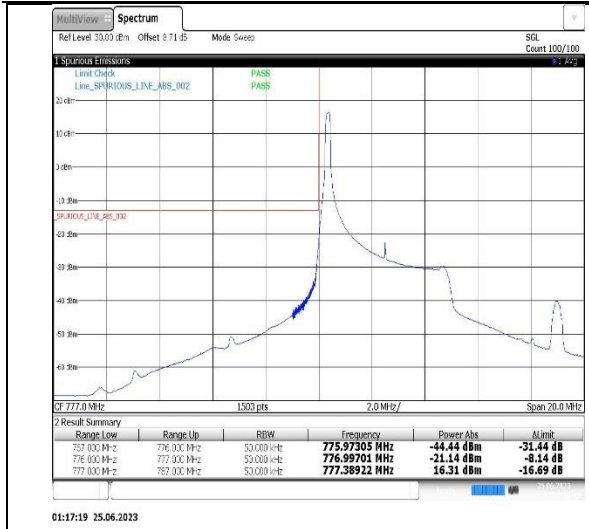

Band13-5MHz-16QAM-23205-25RB#0

Band17-10MHz-QPSK-23780-1RB#0

Band17-10MHz-QPSK-23780-50RB#0

Band17-10MHz-16QAM-23800-1RB#49

Band17-10MHz-16QAM-23800-50RB#0

8.5. Appendix E: Conducted Spurious Emission

8.5.1. Test Result