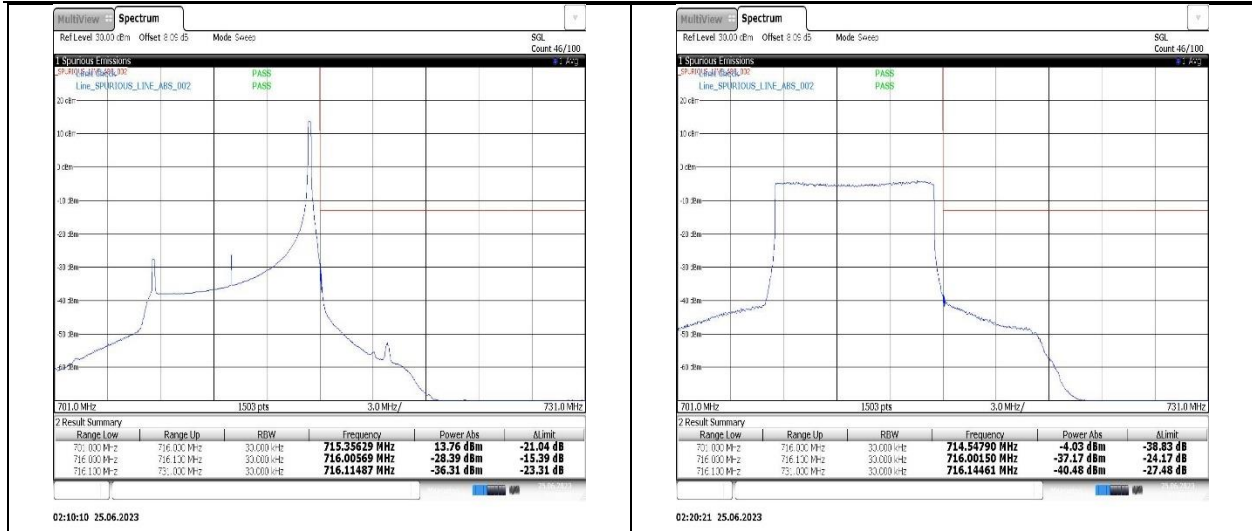

Band13-5MHz-16QAM-23205-25RB#0

Band17-10MHz-QPSK-23780-1RB#0

Band17-10MHz-QPSK-23780-50RB#0

Band17-10MHz-16QAM-23800-1RB#49

Band17-10MHz-16QAM-23800-50RB#0

8.5. Appendix E: Conducted Spurious Emission

8.5.1. Test Result