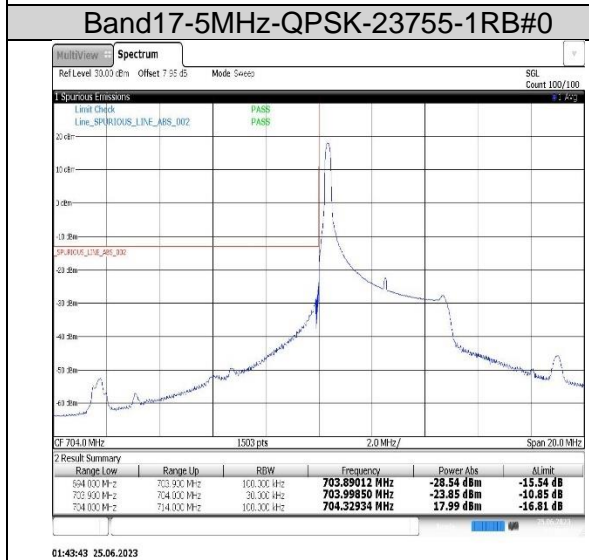

Band13-5MHz-16QAM-23205-25RB#0

Band17-10MHz-QPSK-23780-1RB#0

Band17-10MHz-QPSK-23780-50RB#0

Band17-10MHz-16QAM-23800-1RB#49

Band17-10MHz-16QAM-23800-50RB#0

8.5. Appendix E: Conducted Spurious Emission

8.5.1. Test Result