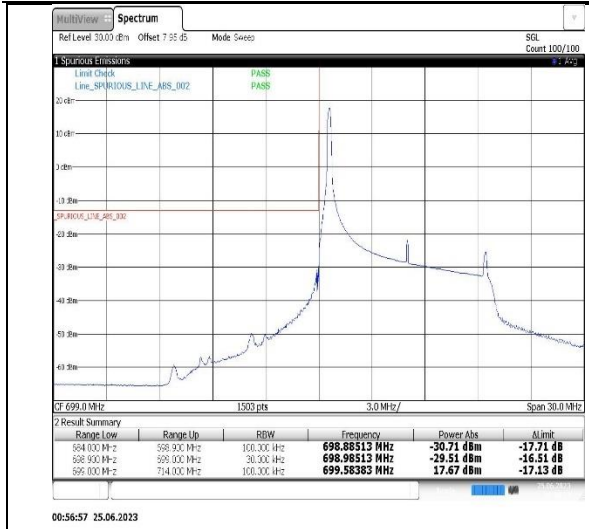

Band12-10MHz-QPSK-23060-1RB#0