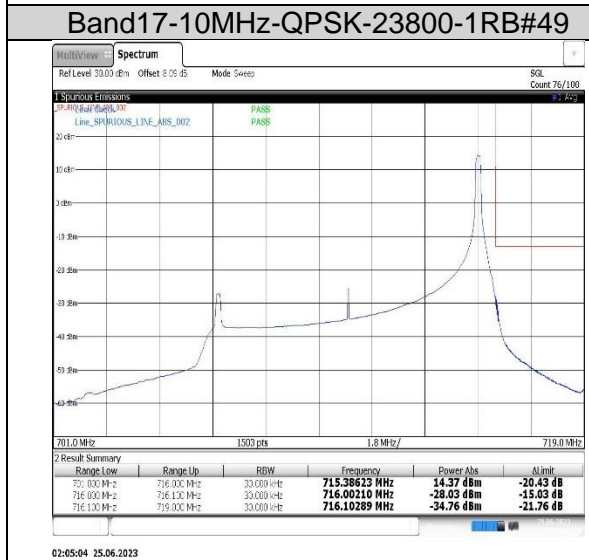

Band13-5MHz-16QAM-23205-25RB#0

Band17-10MHz-QPSK-23780-1RB#0

Band17-10MHz-QPSK-23780-50RB#0

Band17-10MHz-16QAM-23800-1RB#49

Band17-10MHz-16QAM-23800-50RB#0

8.5. Appendix E: Conducted Spurious Emission

8.5.1. Test Result