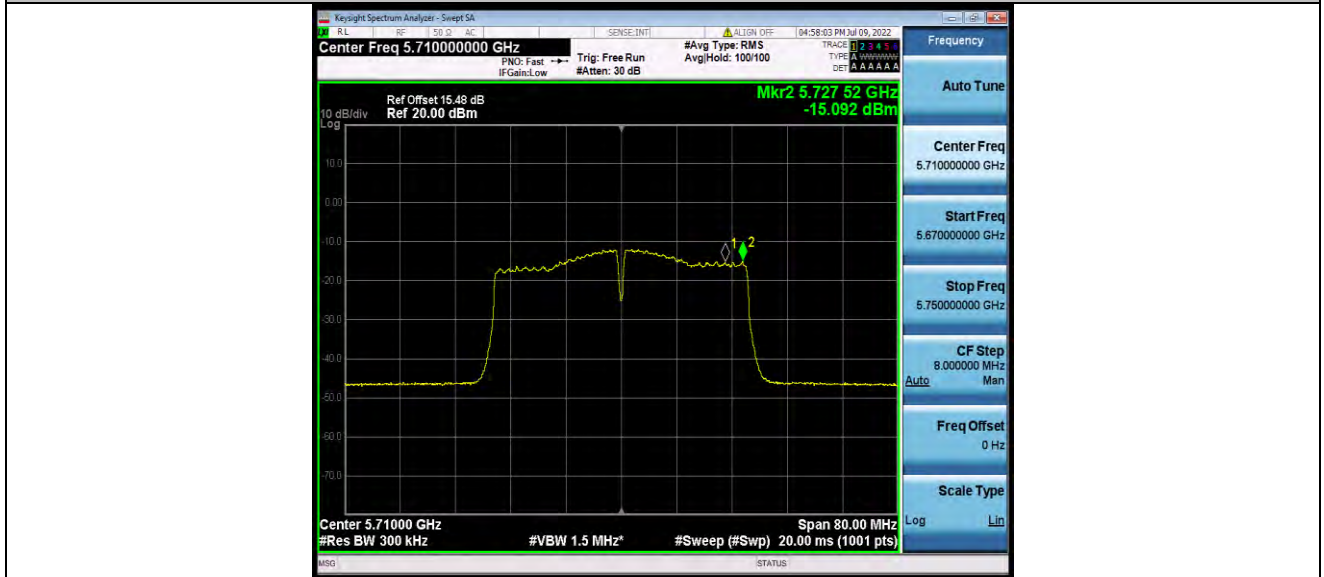

BUREAU VERITAS

Test Report No.: W7L-P22060025RF03

11AC20SISO_Ant1_5720_UNII-3

11AC40SISO_Ant1_5710_UNII-2C

BUREAU VERITAS

Test Report No.: W7L-P22060025RF03

11AC40SISO_Ant1_5710_UNII-3

11AC80SISO_Ant1_5690_UNII-2C

BUREAU VERITAS

Test Report No.: W7L-P22060025RF03

11AC80SISO_Ant1_5690_UNII-3

---END---