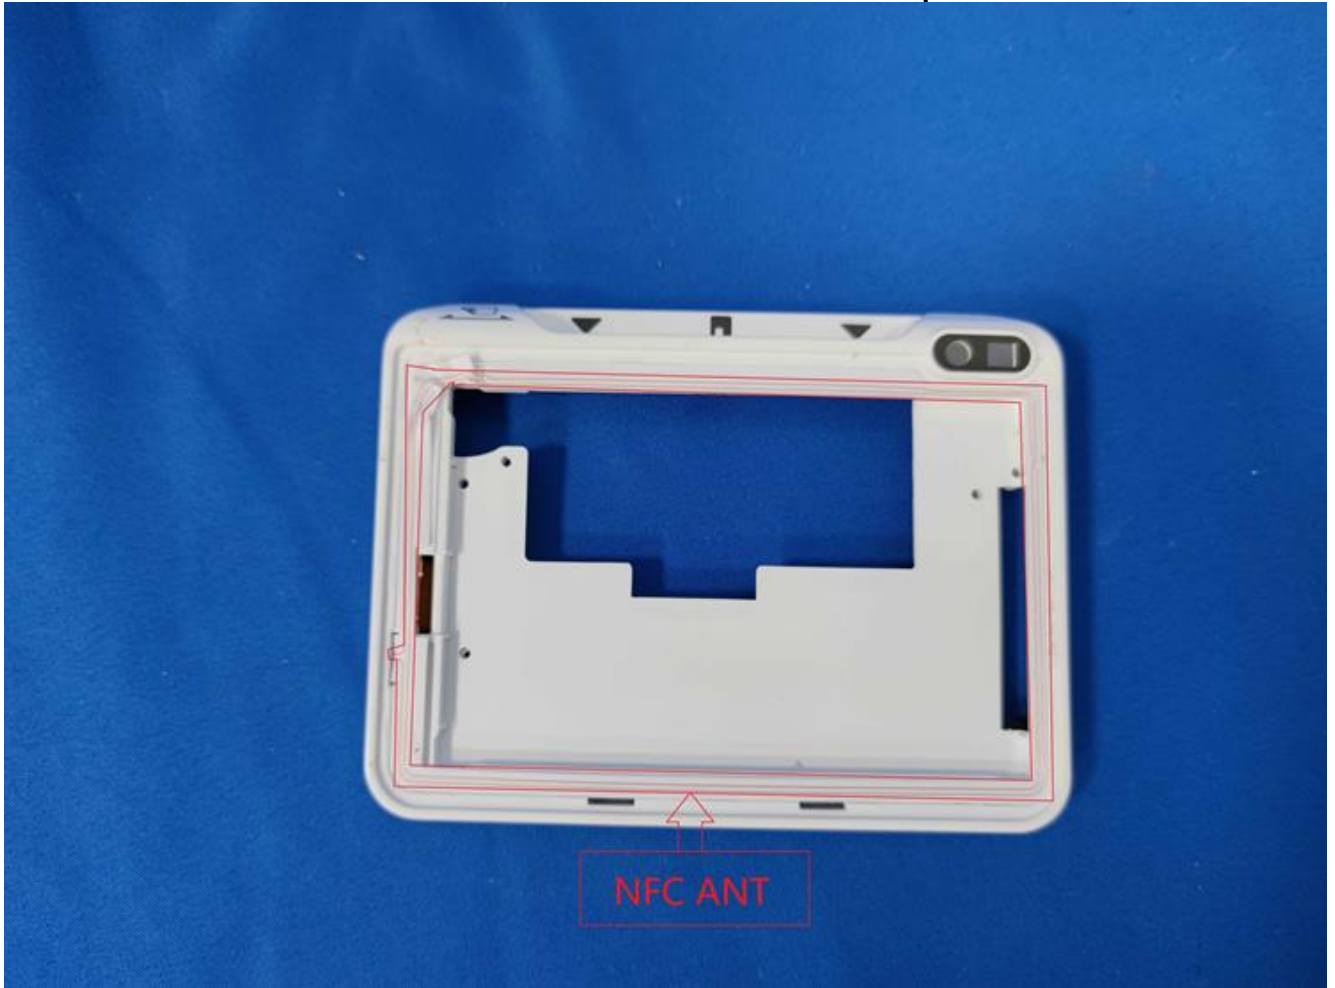

EUT Photos (Model: E600Mini)

EUT Antenna Locations

SAR Test Setup Photos

Front side (0mm)

Left side(0mm)