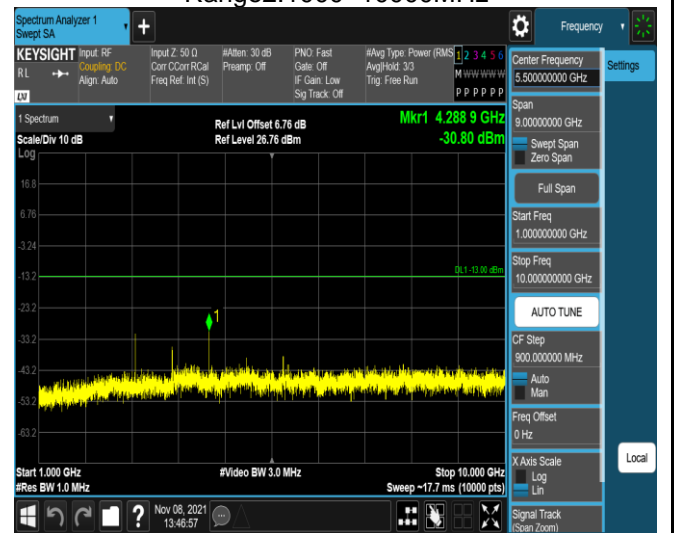

Band12-1.4MHz-16QAM-23017-1RB#0-
Range2:1000~10000MHz

Band12-1.4MHz-16QAM-23095-1RB#0-
Range1:30~1000MHz

Band12-1.4MHz-16QAM-23095-1RB#0-
Range2:1000~10000MHz

Band12-1.4MHz-16QAM-23173-1RB#0-
Range1:30~1000MHz