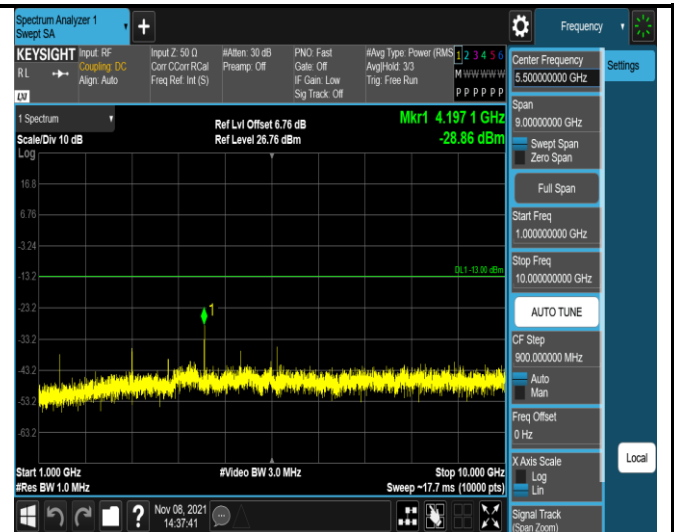

Band12-1.4MHz-16QAM-23173-1RB#0-
Range2:1000~10000MHz

Band12-10MHz-QPSK-23060-1RB#0-
Range2:1000~10000MHz