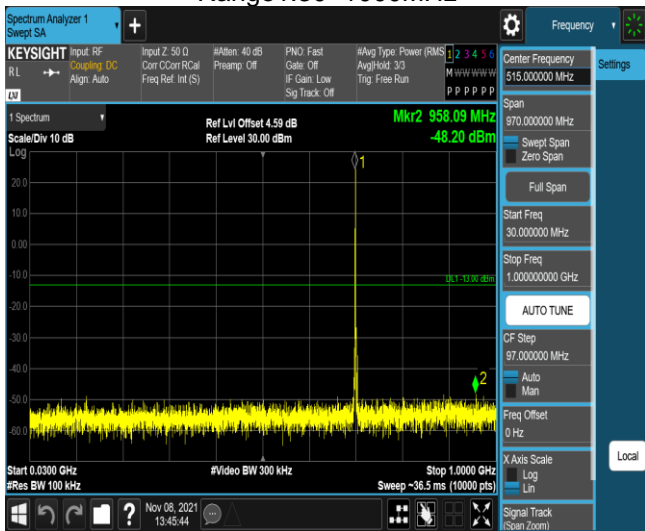

Band12-1.4MHz-16QAM-23017-1RB#0-
Range1:30~1000MHz

Band12-1.4MHz-16QAM-23095-1RB#0-
Range1:30~1000MHz