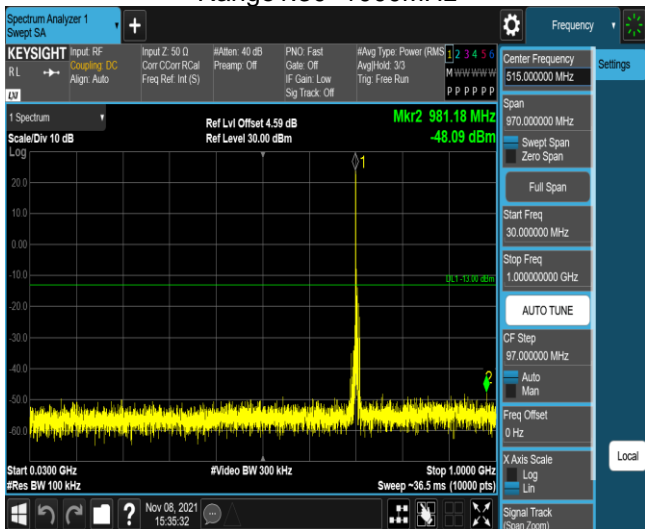

Band17-5MHz-QPSK-23755-1RB#0-
Range1:30~1000MHz

Band17-5MHz-QPSK-23790-1RB#0-
Range1:30~1000MHz