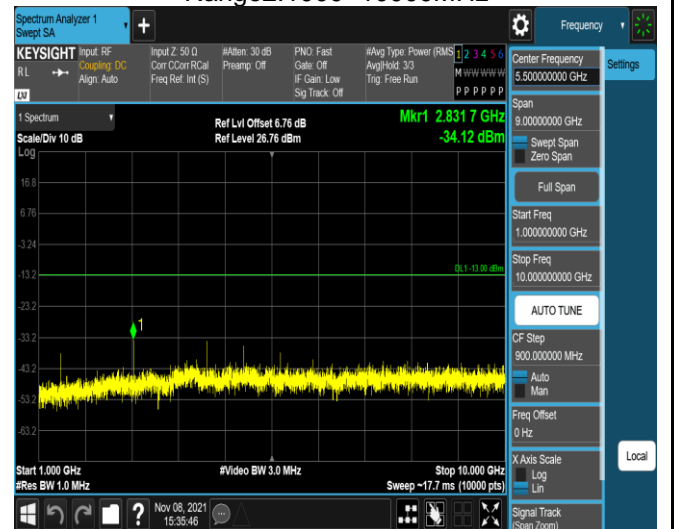

Band13-10MHz-16QAM-23230-1RB#0-
Range3:1559~1610MHz

Band17-5MHz-QPSK-23755-1RB#0-
Range1:30~1000MHz

Band17-5MHz-QPSK-23755-1RB#0-
Range2:1000~10000MHz

Band17-5MHz-QPSK-23790-1RB#0-
Range1:30~1000MHz

Band17-5MHz-QPSK-23790-1RB#0-
Range2:1000~10000MHz