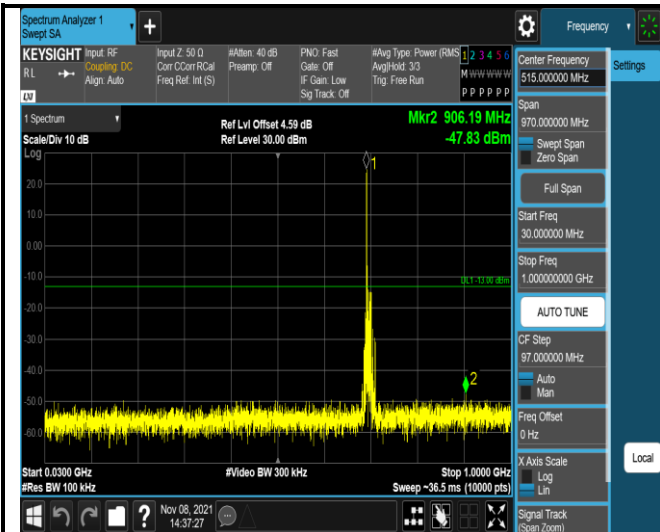

Band12-1.4MHz-16QAM-23173-1RB#0-
Range1:30~1000MHz

Band12-10MHz-QPSK-23060-1RB#0-
Range1:30~1000MHz