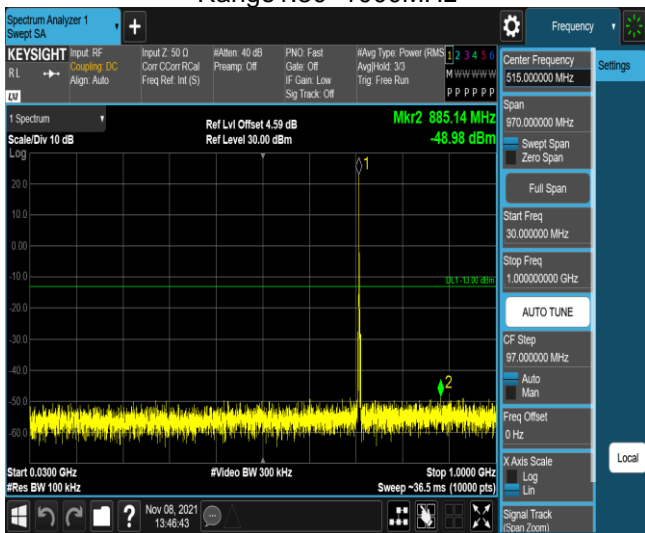

Band12-1.4MHz-16QAM-23095-1RB#0-
Range1:30~1000MHz

Band12-1.4MHz-16QAM-23173-1RB#0-
Range1:30~1000MHz