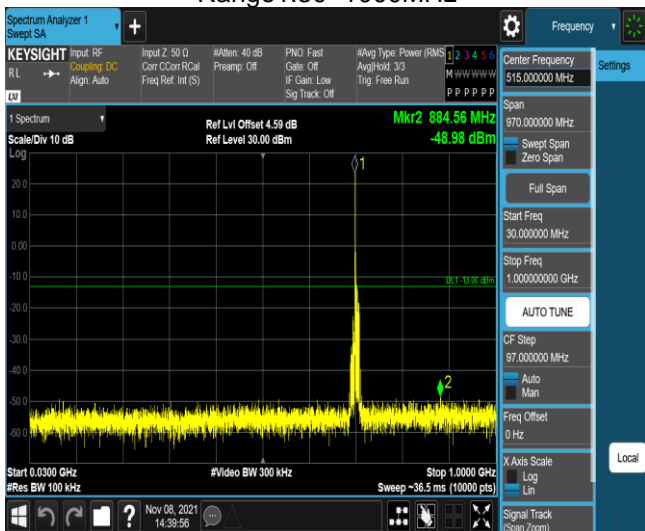

Band12-10MHz-16QAM-23095-1RB#0-
Range1:30~1000MHz

Band12-10MHz-16QAM-23130-1RB#0-
Range1:30~1000MHz