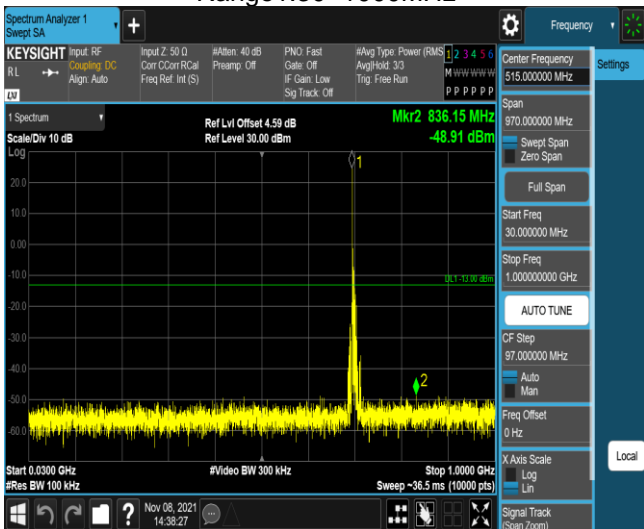

Band12-10MHz-QPSK-23060-1RB#0-
Range1:30~1000MHz

Band12-10MHz-QPSK-23095-1RB#0-
Range1:30~1000MHz