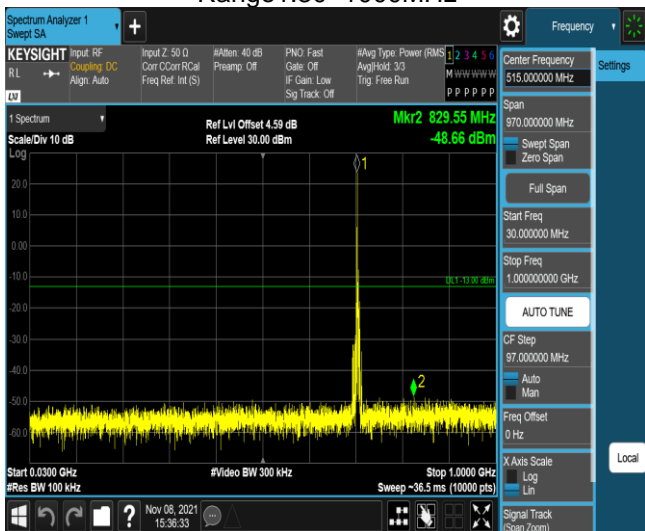

Band13-10MHz-16QAM-23230-1RB#0-
Range3:1559~1610MHz

Band17-5MHz-QPSK-23755-1RB#0-
Range1:30~1000MHz

Band17-5MHz-QPSK-23755-1RB#0-
Range2:1000~10000MHz

Band17-5MHz-QPSK-23790-1RB#0-
Range1:30~1000MHz

Band17-5MHz-QPSK-23790-1RB#0-
Range2:1000~10000MHz