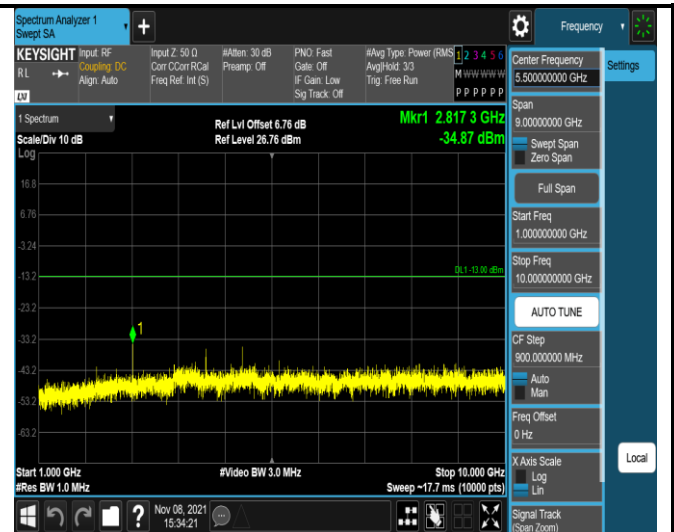

Band13-10MHz-16QAM-23230-1RB#0-
Range3:1559~1610MHz

Band17-5MHz-QPSK-23755-1RB#0-
Range2:1000~10000MHz