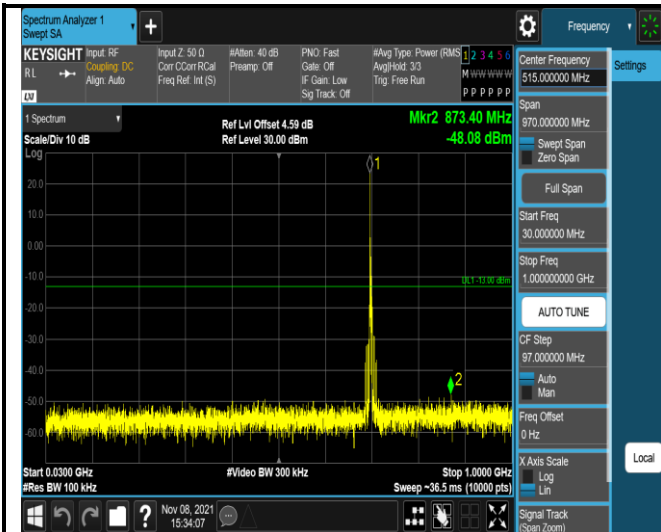

Band13-10MHz-16QAM-23230-1RB#0-
Range2:1000~10000MHz

Band17-5MHz-QPSK-23755-1RB#0-
Range1:30~1000MHz