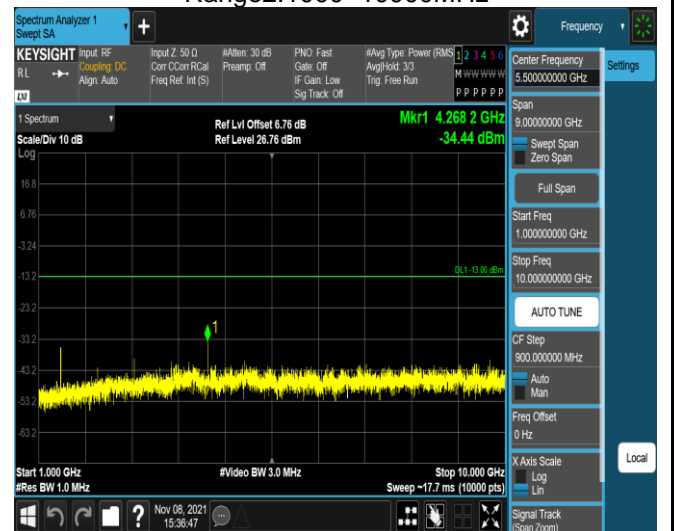

Band17-5MHz-QPSK-23790-1RB#0-
Range2:1000~10000MHz

Band17-5MHz-QPSK-23825-1RB#0-
Range2:1000~10000MHz