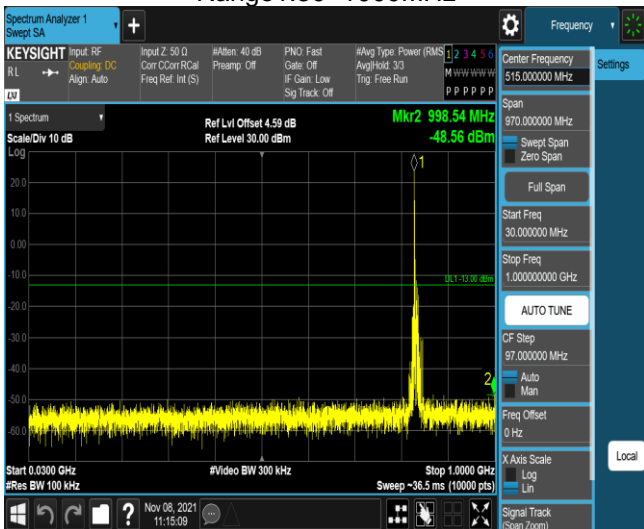

Band5-10MHz-QPSK-20525-1RB#0-
Range1:30~1000MHz