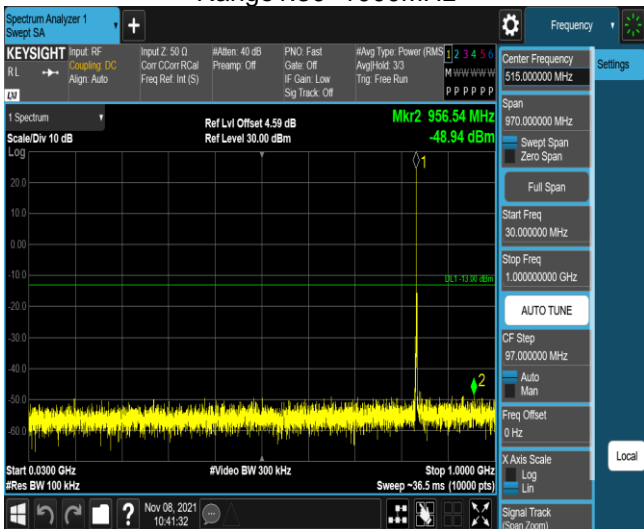

Band5-1.4MHz-QPSK-20525-1RB#0-
Range2:1000~10000MHz

Band5-1.4MHz-QPSK-20643-1RB#0-
Range1:30~1000MHz

Band5-1.4MHz-QPSK-20643-1RB#0-
Range2:1000~10000MHz

Band5-1.4MHz-16QAM-20407-1RB#0-
Range1:30~1000MHz

Band5-1.4MHz-16QAM-20407-1RB#0-
Range2:1000~10000MHz

Band5-1.4MHz-16QAM-20525-1RB#0-
Range1:30~1000MHz

Band5-1.4MHz-16QAM-20525-1RB#0-
Range2:1000~10000MHz

Band5-1.4MHz-16QAM-20643-1RB#0-
Range1:30~1000MHz

Band5-1.4MHz-16QAM-20643-1RB#0-
Range2:1000~10000MHz