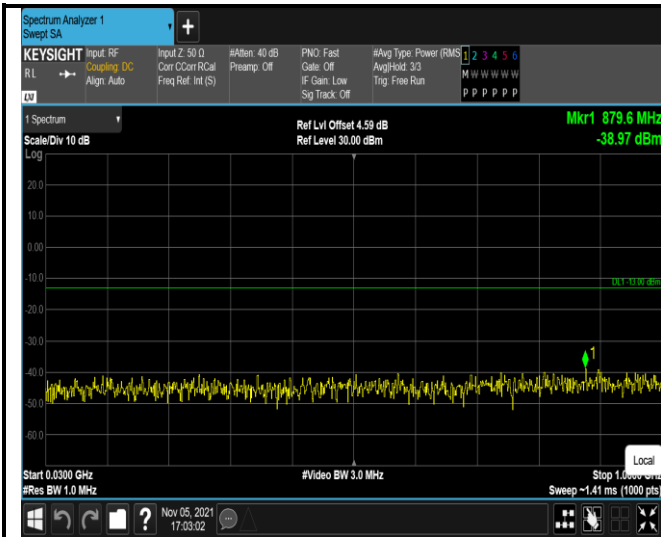

Band2-1.4MHz-16QAM-18607-1RB#0-
Range1:30~1000MHz