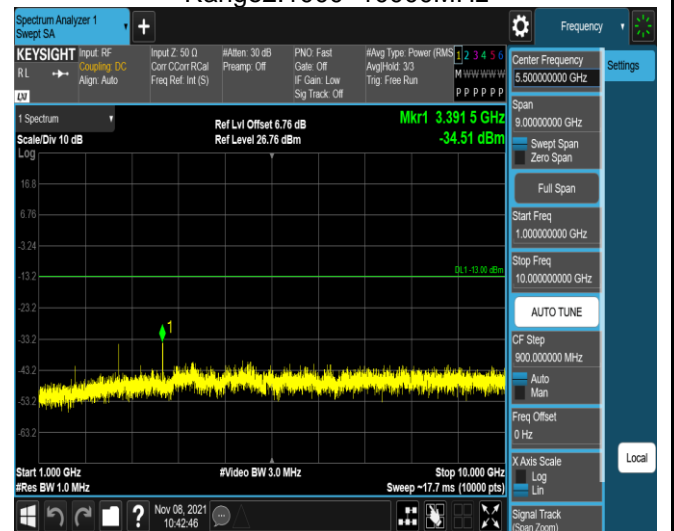

Band5-1.4MHz-QPSK-20525-1RB#0-
Range2:1000~10000MHz

Band5-1.4MHz-QPSK-20643-1RB#0-
Range1:30~1000MHz

Band5-1.4MHz-QPSK-20643-1RB#0-
Range2:1000~10000MHz

Band5-1.4MHz-16QAM-20407-1RB#0-
Range1:30~1000MHz

Band5-1.4MHz-16QAM-20407-1RB#0-
Range2:1000~10000MHz

Band5-1.4MHz-16QAM-20525-1RB#0-
Range1:30~1000MHz

Band5-1.4MHz-16QAM-20525-1RB#0-
Range2:1000~10000MHz

Band5-1.4MHz-16QAM-20643-1RB#0-
Range1:30~1000MHz

Band5-1.4MHz-16QAM-20643-1RB#0-
Range2:1000~10000MHz