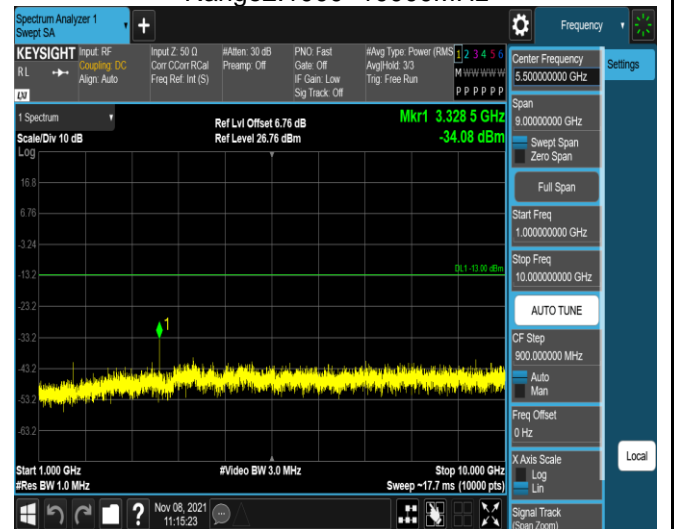

Band5-10MHz-QPSK-20525-1RB#0-
Range2:1000~10000MHz