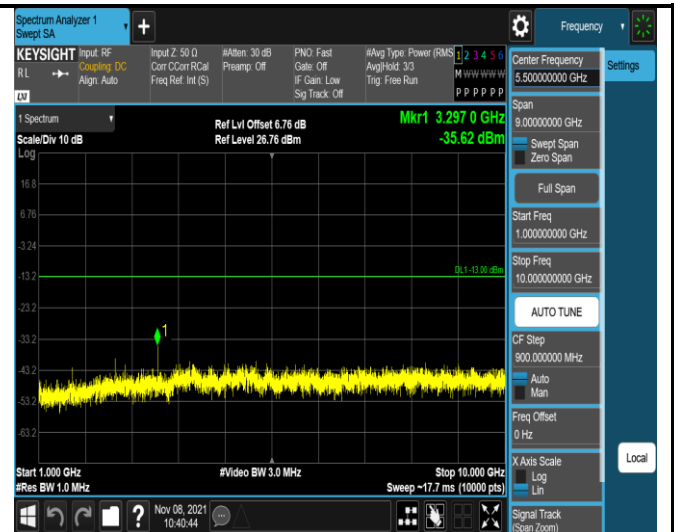

Band5-1.4MHz-QPSK-20525-1RB#0-
Range2:1000~10000MHz

Band5-1.4MHz-QPSK-20643-1RB#0-
Range1:30~1000MHz

Band5-1.4MHz-QPSK-20643-1RB#0-
Range2:1000~10000MHz

Band5-1.4MHz-16QAM-20407-1RB#0-
Range1:30~1000MHz

Band5-1.4MHz-16QAM-20407-1RB#0-
Range2:1000~10000MHz

Band5-1.4MHz-16QAM-20525-1RB#0-
Range1:30~1000MHz

Band5-1.4MHz-16QAM-20525-1RB#0-
Range2:1000~10000MHz

Band5-1.4MHz-16QAM-20643-1RB#0-
Range1:30~1000MHz

Band5-1.4MHz-16QAM-20643-1RB#0-
Range2:1000~10000MHz