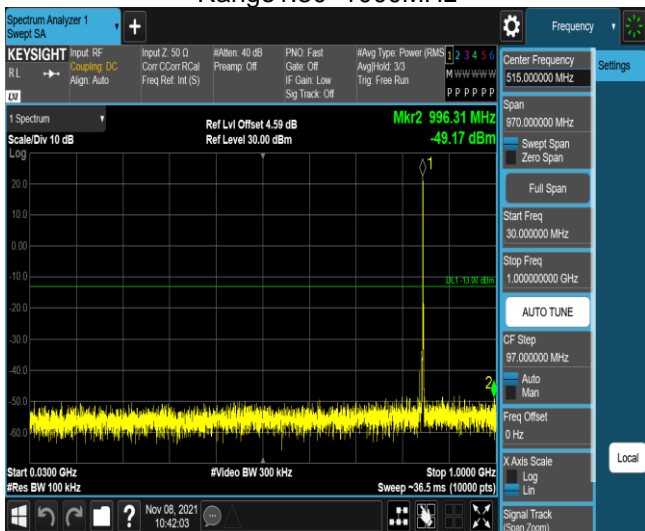

Band5-1.4MHz-QPSK-20643-1RB#0-
Range1:30~1000MHz