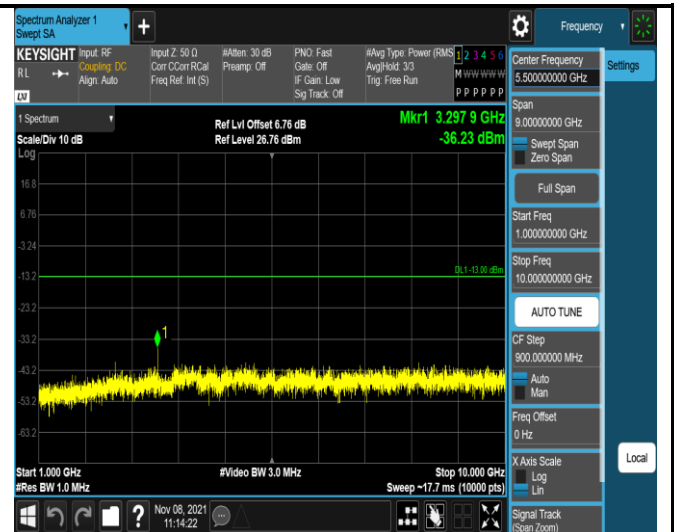

Band5-10MHz-QPSK-20450-1RB#0-
Range2:1000~10000MHz