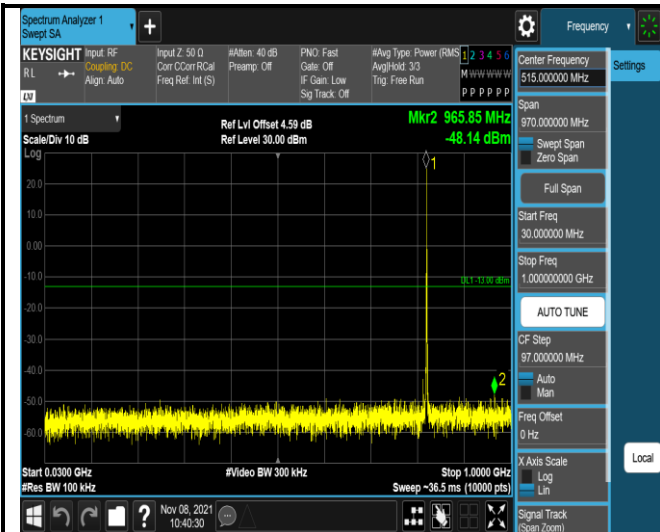

Band5-1.4MHz-16QAM-20407-1RB#0-
Range1:30~1000MHz