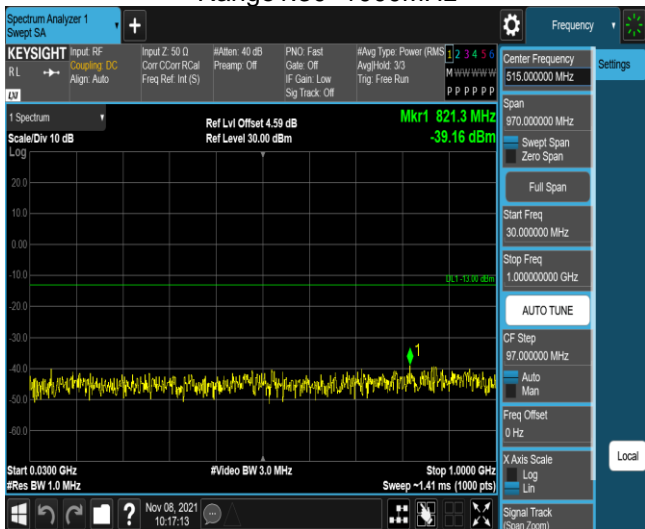

Band4-20MHz-16QAM-20175-1RB#0-
Range1:30~1000MHz