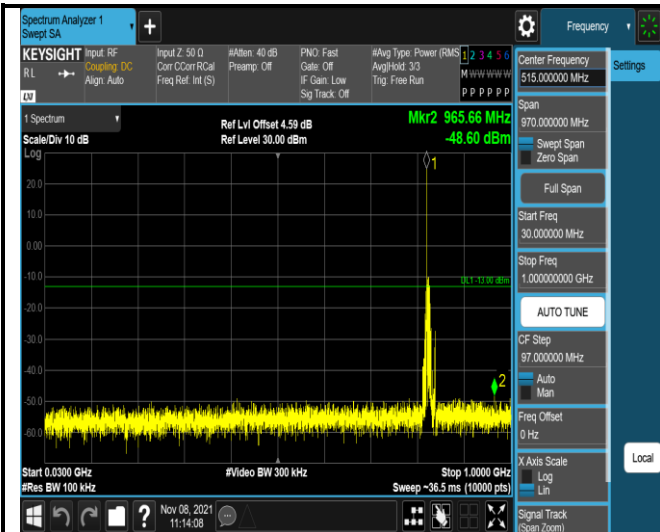

Band5-1.4MHz-16QAM-20525-1RB#0-
Range1:30~1000MHz

Band5-1.4MHz-16QAM-20525-1RB#0-
Range2:1000~10000MHz

Band5-1.4MHz-16QAM-20643-1RB#0-
Range1:30~1000MHz

Band5-1.4MHz-16QAM-20643-1RB#0-
Range2:1000~10000MHz