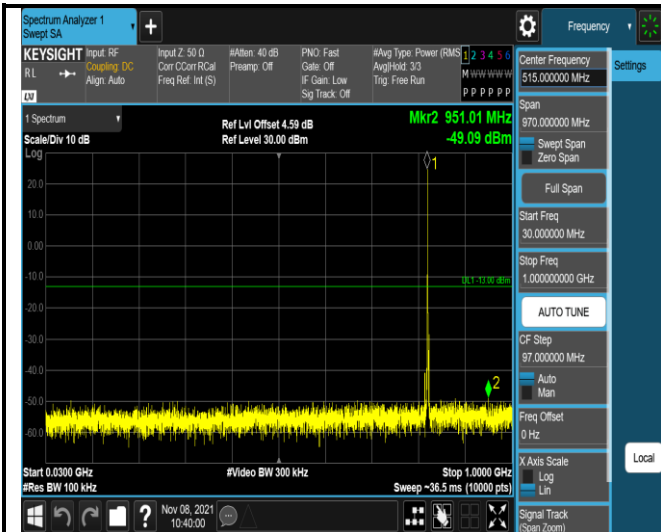

Band5-1.4MHz-QPSK-20407-1RB#0-
Range1:30~1000MHz