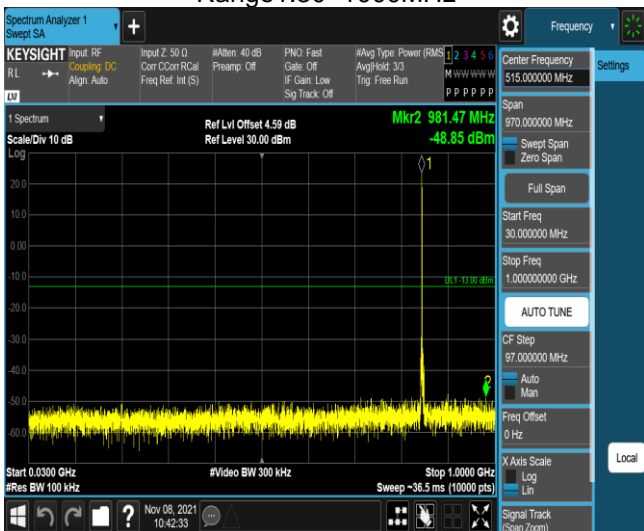

Band5-1.4MHz-QPSK-20525-1RB#0-
Range2:1000~10000MHz

Band5-1.4MHz-QPSK-20643-1RB#0-
Range1:30~1000MHz

Band5-1.4MHz-QPSK-20643-1RB#0-
Range2:1000~10000MHz

Band5-1.4MHz-16QAM-20407-1RB#0-
Range1:30~1000MHz

Band5-1.4MHz-16QAM-20407-1RB#0-
Range2:1000~10000MHz

Band5-1.4MHz-16QAM-20525-1RB#0-
Range1:30~1000MHz

Band5-1.4MHz-16QAM-20525-1RB#0-
Range2:1000~10000MHz

Band5-1.4MHz-16QAM-20643-1RB#0-
Range1:30~1000MHz

Band5-1.4MHz-16QAM-20643-1RB#0-
Range2:1000~10000MHz